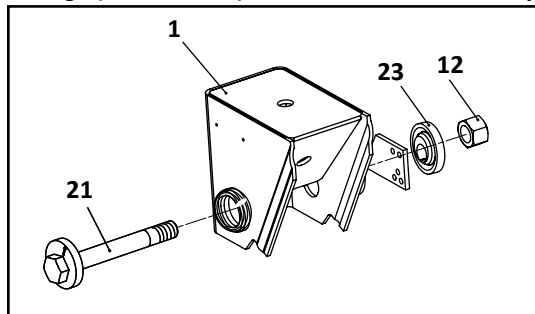

29

Axle Connection Kit, 5" Round Axle, 20" Wheels

30

Welded Alignment
Pivot Connection Assembly

EZ-Align (Non-Welded) Pivot Connection Assembly

**RL-228 Standard
Trailer, Air Suspension**

KEY NO.	EUCLID NO.	GENUINE	MACH NO.	OEM REF.	DESCRIPTION	QTY. PER AXLE	PAGE NO.
25	E-4323	-	-	90054007	Height Control Valve, No Dump	1	122
26	E-7852	-	-	48100225/ SRK-168	Linkage Assembly; Universal; Adjustable	1	123
27	E-9294	-	G-9294	48100264/ SRK-203	Connection Kit, Pivot, Includes Key Nos. 5, 12, 15, 18	1	112
28	E-16551		-	48100389/ SRK-525	Connection Kit, Pivot, Includes Key Nos. 3, 5, 12, 15, 22, 23	1	112
29	E-16577		-	48100295/ SRK-233	Connection Kit, Pivot, EZ Align, Includes Key Nos. 5, 12, 22, 23	1	114
30	E-4411A	-	G-4411A	48100206/ SRK-149	Connection Kit, Axle, 5" Round, 20" Wheel, Includes Key Nos. 3, 5, 12, 14	1	114