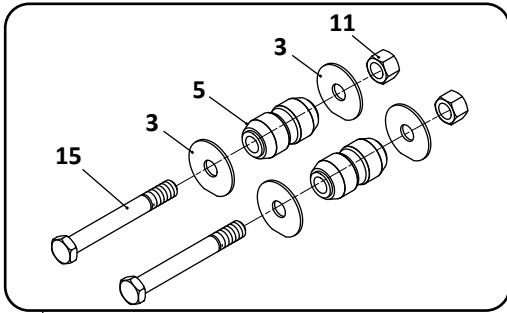

SAF-HOLLAND NEWAY

AR-90/AR-90-1/AR-92/AR-93 Models

Trailer, Air Suspension

Pivot Connection Kit