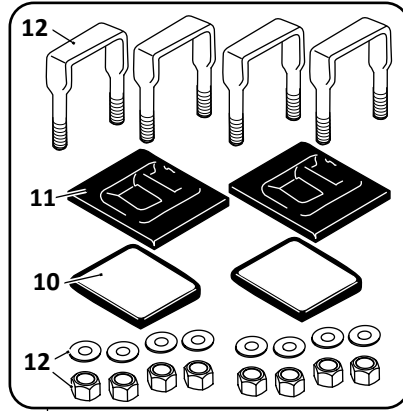

 Denotes Product is Genuine SAF-Holland Neway

SAF-HOLLAND NEWAY

AR-41/45/75-6,-9,-12/75-1-12/85-A Models
Trailer, Air Suspension

Axle Connection Kit, 5" Round, New Style

30

Axle Connection Kit, 5" Square

31