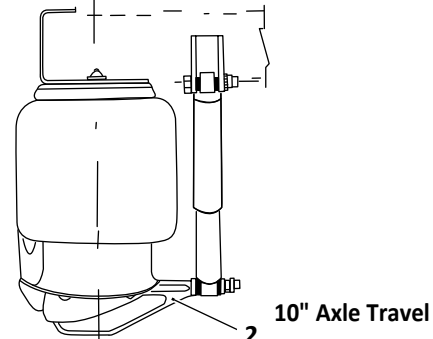

10" Axle Travel