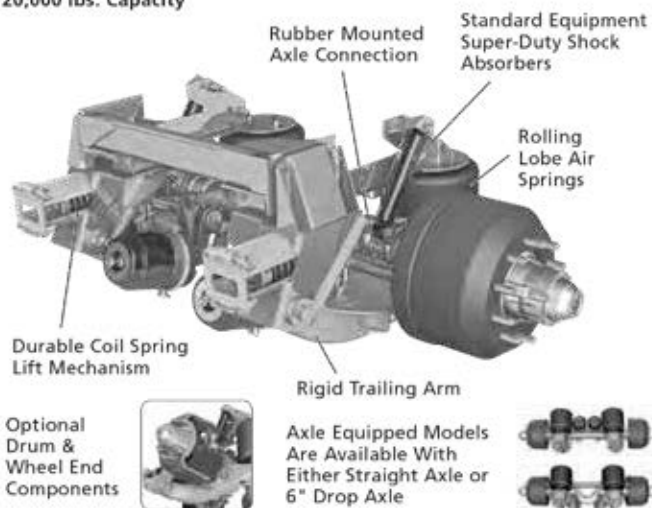

ARDST/ARDSTM/L Series

26,000 lbs. Capacity

Discontinued - Replacement Parts Only

ART-500 Series

20,000 lbs. Capacity

Discontinued - Replacement Parts Only

ART-505 Series

20,000 lbs. Capacity