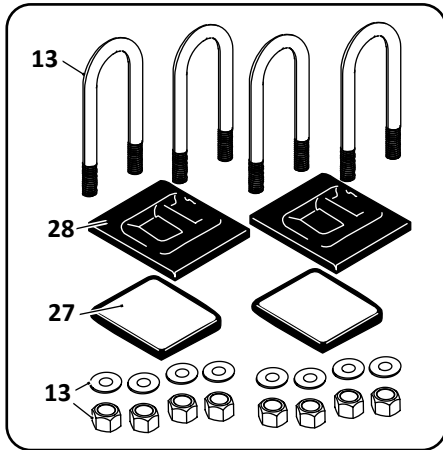

**AR-90/AR-90-1/AR-92/AR-93 Models
Trailer, Air Suspension**

KEY NO.	EUCLID NO.	GENUINE	MACH NO.	OEM REF.	DESCRIPTION	QTY. PER AXLE	PAGE NO.
21	E-15256	-	-	93400136	Nut, 1/2" - 13, 14" - 17" Ride Height	4	-
	E-15256	-	-	93400136	Nut, 1/2" - 13, 12" Ride Height	2	-
22	E-4403	-	-	90508004	Bushing, Rubber	8	121
	E-8684	-	-	-	Bushing, Shock, Poly	8	121
23	S.O.S.		-	90018445	Upper Shock Bracket, AR-90-1 Suspension	2	-
	E-4343		-	90018116	Upper Shock Bracket, AR-90 Suspension	2	121
24	S.O.S.		-	90519773	Lower Shock Bracket	2	-
25	S.O.S.		-	93003609	Bolt, 3/4" - 10 x 4" Long	2	-
26	E-16606		-	93400367	Square Nut, 3/4" - 10	2	-
27	E-4398A	-	G-4398A	48100202/ SRK-145	Connection Kit, Pivot, Includes Key Nos. 3, 5, 11, 15	1	111
28	E-4411A	-	G-4411A	48100206/ SRK-149	Connection Kit, 20" Wheels 5" Round Axle, Includes Key Nos. 3, 6, 11, 14,	1	114
29	E-4323	-	-	90054007	Height Control Valve, No Dump	1	122
	E-9623	-	-	H00450CA	Height Control Valve, Universal, No Dump, Hadley 450 Series	1	122
	E-14729	-	-	H01500UN	Height Control Valve, Universal, No Dump, Hadley Next Gen Series	1	122
30	E-7852	-	-	48100225/ SRK-168	Linkage Assembly; Universal; Adjustable	1	123

 Denotes Product is Genuine SAF-Holland Neway

SAF-HOLLAND NEWAY

AR-95A-9-HD, -12-HD, -14-HD, -17-HD
Trailer, Air Suspension

Axle Connection Kit, 5" Round Axle
Heavy-Duty, 9" & 14" Ride Height

Pivot Connection Kit