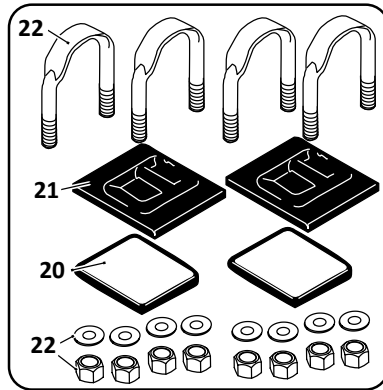

31

Pivot Connection Kit

32

AR-45-1

Upper Shock Bracket and Air Spring Plate
AR-75-6 & AR-85A

**AR-41/45/75-6,-9,-12/75-1-12/85-A Models
Trailer, Air Suspension**

KEY NO.	EUCLID NO.	GENUINE	MACH NO.	OEM REF.	DESCRIPTION	QTY. PER AXLE	PAGE NO.
25	S.O.S.		-	93600072	Washer, 1/2", MAF9039 & FS9030 Air Spring	2	-
	S.O.S.		-	93600072	Washer, 1/2", FS9307 Air Spring	4	-
26	S.O.S.		-	93600077	Lock Washer, 3/4"	4	-
27	E-4403	-	-	90508004	Bushing, Rubber	8	121
	E-8684	-	-	-	Bushing, Poly	8	121
28	E-4338		-	90519009	Lower Shock Bracket	2	121
	S.O.S.		-	90519425	Lower Shock Bracket, AR-45 & AR-45-1 Only	2	-
29	E-4321	-	-	90033785	Air Spring Mounting Plate, AR-75 & 85A Only	2	121
30	E-2977A	-	G-2977A	48100108/ SRK-64	Connection Kit, Axle, 5" Round, New Style, Includes Key Nos. 10, 11, 12	1	120
	E-4390	-	G-4390	48100181/ SRK-128	Connection Kit, Axle, 5" Round, AR-75-6,-9 Suspension, Includes Key Nos. 10, 11, 12	1	120
31	E-6898	-	G-6898	48100112/ SRK-68	Connection Kit, Axle, 5" Square, Includes Key Nos. 10, 11, 12	1	120
32	E-4398A	-	G-4398A	48100202 / SRK-145	Connection Kit, Pivot, Includes Key Nos. 2, 5, 6, 14	1	111
33	E-4323	-	-	90054007	Height Control Valve, No Dump	1	122
	E-9623	-	-	H00450CA	Height Control Valve, Universal, No Dump, Hadley 450 Series	1	122
	E-14729	-	-	H01500UN	Height Control Valve, Universal, No Dump, Hadley Next Gen Series	1	122
34	E-7852	-	-	48100225/ SRK-168	Linkage Assembly; Universal; Adjustable	1	123

 Denotes Product is Genuine SAF-Holland Neway

SAF-HOLLAND NEWAY

AR-50-US, -F, -F-1, -F-2
Trailer, Air Suspension

Pivot Connection Kit, New Style

28

Axle Connection Kit, 5" Round

29

Axle Connection Kit, 5" Square