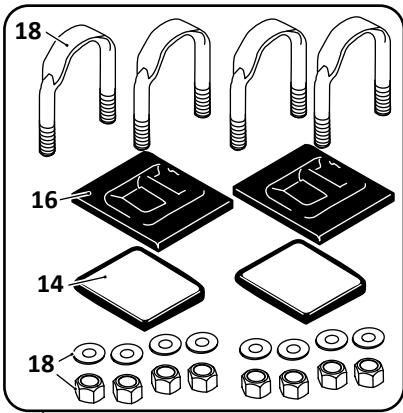

SAF-HOLLAND NEWAY

AR-120-US, AR-120-US-L, AR-125-US, AR-125-US-L

Trailer, Air Suspension

Axle Connection Kit, 5" Round