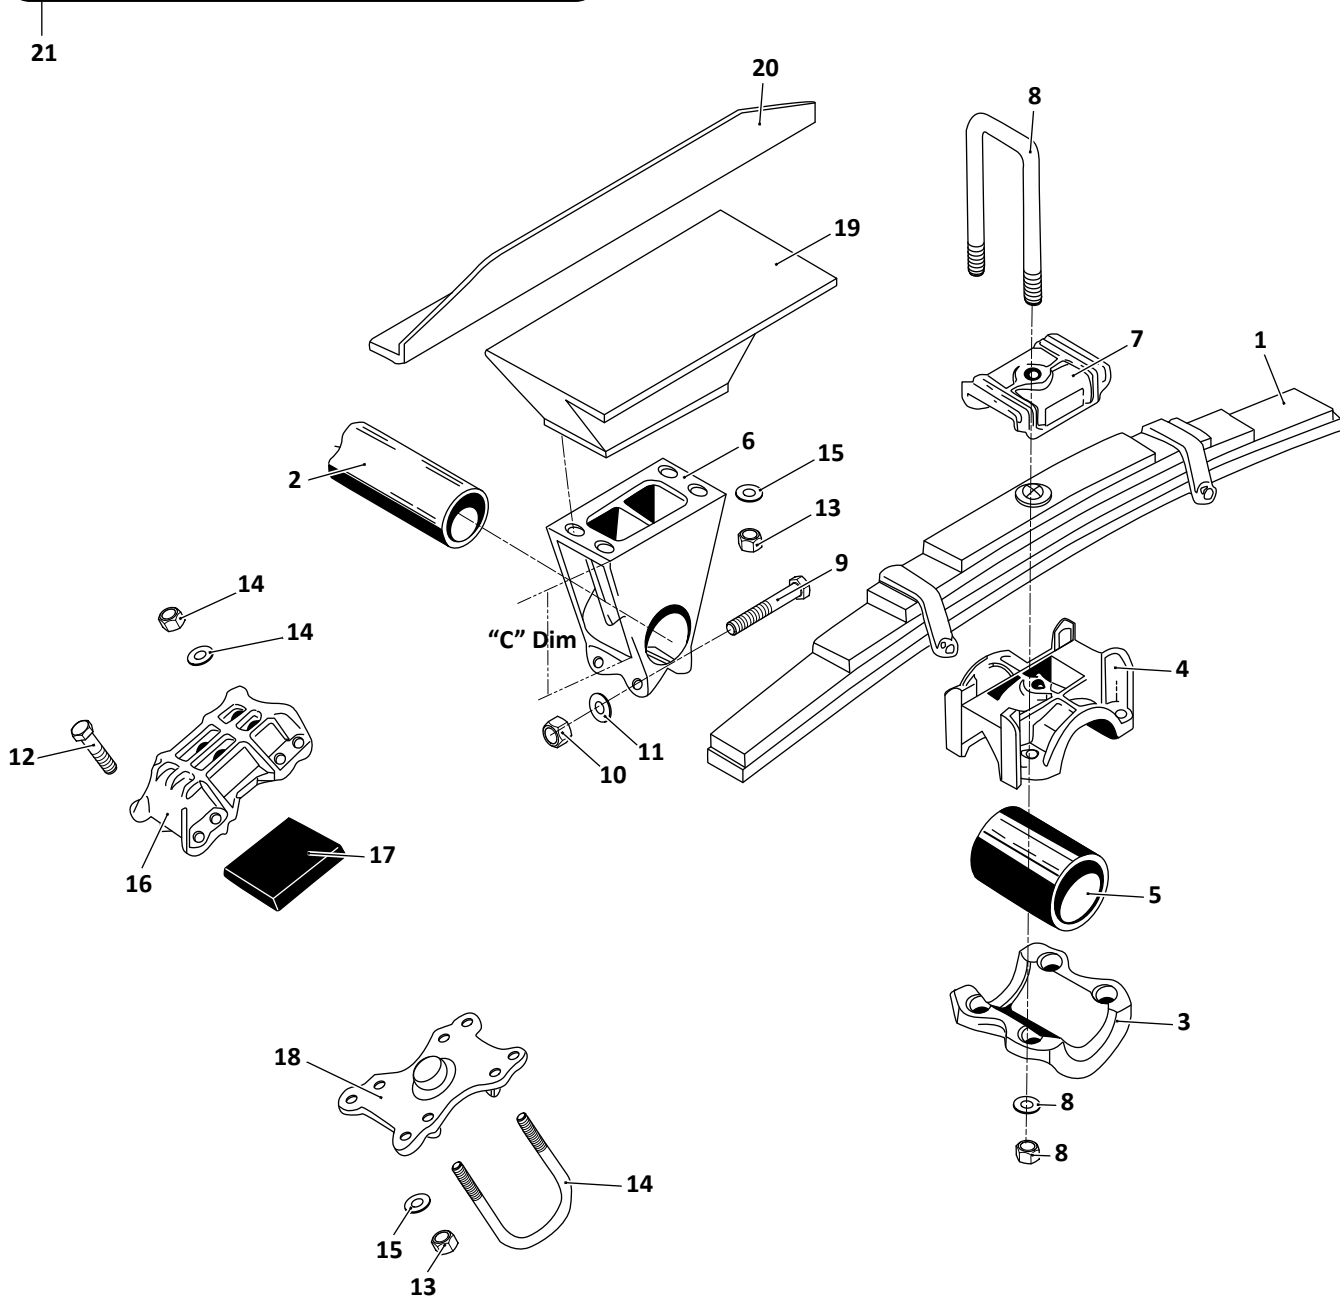

SAF-HOLLAND NEWAY

TS-426-A, -432, -436, -442, -536, -542
Trailer, Single Point Spring Suspension

Axle 5" Round Connection Kit

TS-426-A, -432, -436, -442, -536, -542 Trailer, Single Point Spring Suspension

KEY NO.	EUCLID NO.	GENUINE	MACH NO.	OEM REF.	DESCRIPTION	QTY. PER TANDEM	PAGE NO.
1	S.O.S.		-	Various	Spring Assembly	2	-
2	E-2964		-	91038003	Trunnion Shaft, 426-A, 432, 436, 536 Models	1	130
	S.O.S.		-	91038004	Trunnion Shaft, 442 & 542 Models	1	-
3	E-4302		G-4302	91010047	Trunnion Rubber Cap	2	130
4	E-4301		G-4301	91001051	Trunnion Spring Seat	2	130
5	E-1332	-	G-1332	91008022	Bushing, Trunnion, Rubber	2	129
	E-7486	-	-	-	Bushing, Trunnion, Poly	2	129
6	E-5213	-	-	91001054	Trunnion Mounting Bracket, 2-1/2" C Dimension	2	129
	E-4312	-	G-4312	91001055	Trunnion Mounting Bracket, 4-1/2" C Dimension	2	129
	E-5214	-	-	91001056	Trunnion Mounting Bracket, 6-1/2" C Dimension	2	129
	E-5215	-	-	91001058	Trunnion Mounting Bracket, 8-1/2" C Dimension	2	129
7	E-4298		-	91010021	Top Plate	2	132
8	E-UB8287-11	-	-	90042796	U-Bolt Assembly, Square Bend, 1-1/8" - 12 x 5-3/4" Wide x 11" Long, 5 & 6 Leaf Springs	4	-
	E-UB8287-14	-	-	-	U-Bolt, Assembly, Square Bend, 1-1/8" - 12 x 5-3/4" Wide x 14" Long, 7 & 8 Leaf Springs	4	-
9	E-16597	-	-	93003621	Bolt, 3/4" - 10 x 4-1/2" Long	4	-
10	E-4347	-	-	93400492	Nut, 3/4" - 10	4	-
11	E-2545	-	-	93600156	Flat Washer, 3/4"	4	-
12	E-4348	-	-	93003345	Bolt, 5/8" - 11 x 2" Long	24	-
13	E-2988	-	-	93400490	Nut, 5/8" - 11	40	-
14	E-UB8145-076	-	-	90041067	U-Bolt Assembly, Round Bend, 5/8" - 18 x 5" Wide x 7-3/4" Long	8	-
	S.O.S.		-	90042061	U-Bolt Assembly, Round Bend, 5/8" - 18 x 8-1/2" Long, 7 & 9 Leaves Spring	8	-
15	E-2547	-	-	93900025	Flat Washer, 5/8"	40	-
16	E-4309		-	91010043	Spring End Cap, 426-A, 432, 436, 536 Models	4	132
	E-4308		G-4308	91010038	Spring End Cap, 442 & 542 Models	4	132
17	E-1330	-	G-1330	91028089	End Pad, Rubber, TS-426-A Suspension	4	133
	E-8670	-	-	-	End Pad, Poly, TS-426-A Suspension	4	133
	E-1329A	-	-	91028152	End Pad, Rubber, TS-432, 436, 442, 536, 542 Suspensions	4	133
18	E-4305	-	-	91001044	Spring End Pad, 5" Round Axle	4	133
	E-2965		G-2965	91001049	Spring End Pad, Repair Plate	As Req.	133
19	S.O.S.		-	91018008	Frame Bracket	2	-
20	S.O.S.		-	91023057	Frame Support Angle	2	-
21	E-4383	-	-	48100020/ SRK-23	Connection Kit, Axle 5" Round, Kit Includes Key Nos. 12, 13, 14, 15, 17	1	133

Denotes Product is Genuine SAF-Holland Neway