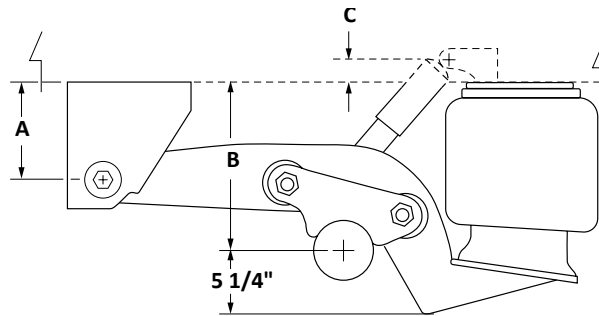

AR-250 Series

MODEL	A DIMENSION	B DIMENSION	C DIMENSION
AR-250-12	5.25	12	2.63
AR-250-14	8.25	14	2.63
AR-250-15	8.25	15	2.63
AR-250-16	10.63	16	2.63
AR-250-17	10.63	17	2.63