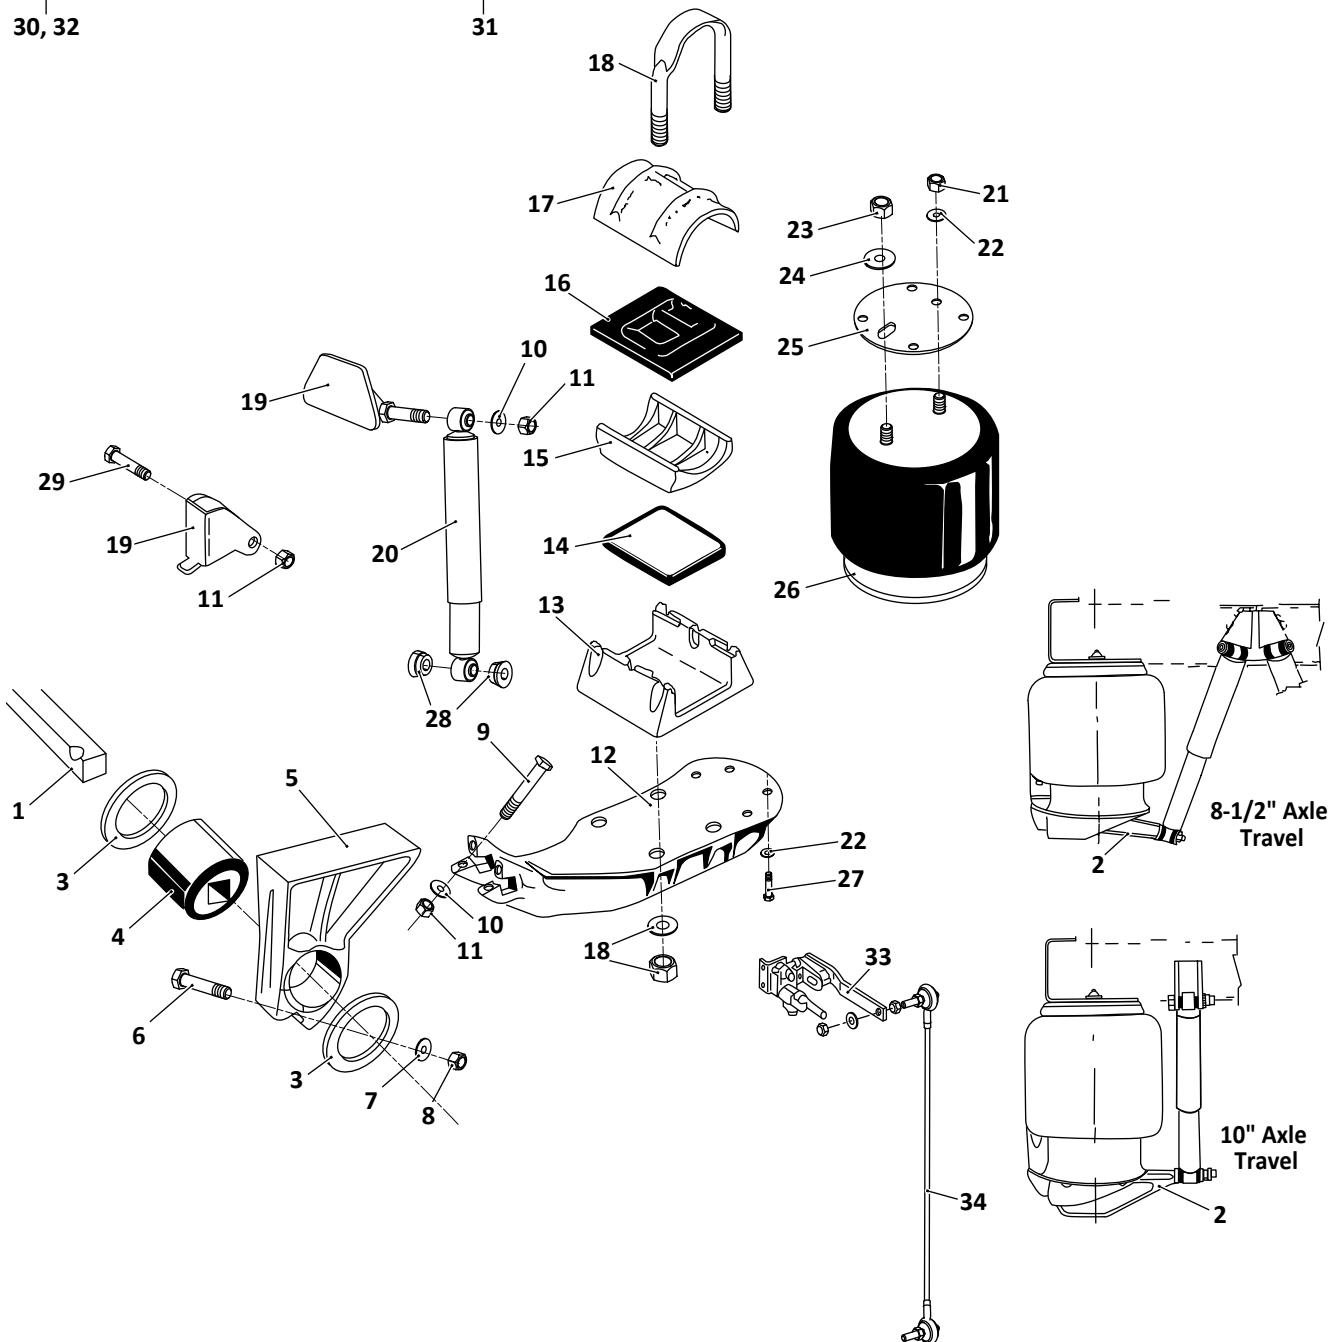

 Denotes Product is Genuine SAF-Holland Neway

SAF-HOLLAND NEWAY

AR-120-US, AR-120-US-L, AR-125-US, AR-125-US-L

Trailer, Air Suspension

Axle Connection Kit, 5" Round

30, 32

Axle Connection Kit, 5" Square

31