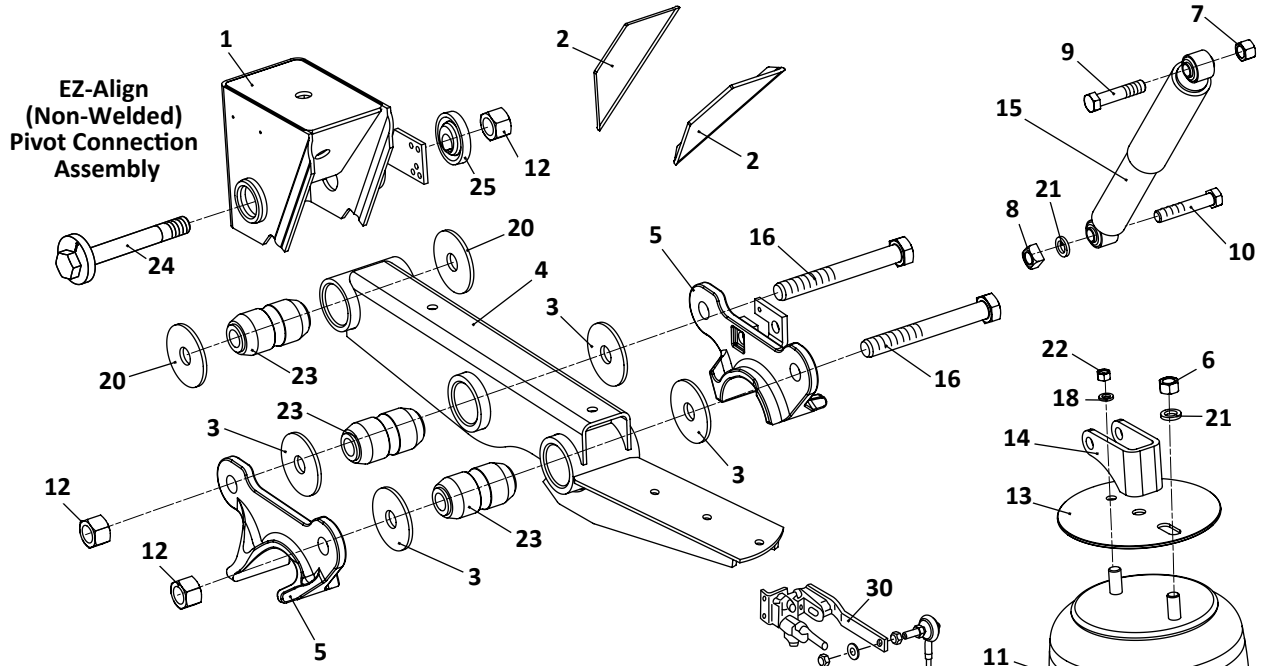

Pivot Connection Kit, EZ-Align, Non-Welded

28

Axle Connection Kit, 5" Round Axle, 20" Wheels

29

Welded Alignment Pivot Connection Assembly

Hanger Mounted Shock Model

RL-230 Models Trailer, Air Suspension							
KEY NO.	EUCLID NO.	GENUINE	MACH NO.	OEM REF.	DESCRIPTION	QTY. PER AXLE	PAGE NO.
20	E-4363	-	-	90036177	Washer, 1-1/8"	4	-
21	S.O.S.		-	93600077	Lock Washer, 3/4"	4	-
22	E-15256	-	-	93400136	Nut, 1/2" - 13	4	-
23	E-4410A	-	G-4410A	90008149	Bushing, Pivot & Axle Connection, Rubber	6	108
24	E-16559		-	90508019	Bolt, 1-1/8" - 7 x 9-1/4" Long, Non Weld Application	1	-
25	E-15535		-	90008238	Alignment Block, EZ-Align	1	109
26	E-16626	-	-	48100389/ SRK-525	Connection Kit, Pivot, 1 EZ-Align, 1 Welded Alignment, Includes Key Nos. 12, 17, 20, 23, 24, 25	1	-
27	E-16609		-	48100385/ SRK-521	Connection Kit, Pivot, 2 EZ-Align, Includes Key Nos. 12, 20, 23, 24, 25	1	112
28	E-16577	-	-	48100295/ SRK-233	Connection Kit, Pivot, EZ Align, Includes Key Nos. 12, 23, 24, 25	1	114
29	E-4411A	-	G-4411A	48100206/ SRK-149	Connection Kit, Axle, 5" Round, 20" Wheel, Includes Key Nos. 3, 12, 16, 23	1	114
30	E-4323	-	-	90054007	Height Control Valve, No Dump	1	122
31	E-7852	-	-	48100225/ SRK-168	Linkage Assembly; Universal; Adjustable	1	123