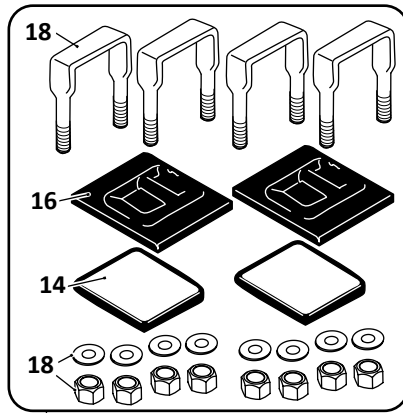

 Denotes Product is Genuine SAF-Holland Neway

SAF-HOLLAND NEWAY

AR-120-US, AR-120-US-L, AR-125-US, AR-125-US-L

Trailer, Air Suspension

Axle Connection Kit, 5" Round

30, 32

Axle Connection Kit, 5" Square

31