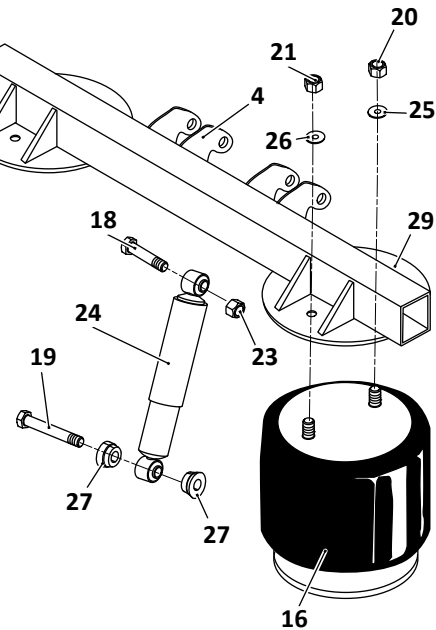

31

Pivot Connection Kit

32

AR-45-1

Upper Shock Bracket and Air Spring Plate
AR-75-6 & AR-85A

**AR-41/45/75-6,-9,-12/75-1-12/85-A Models
Trailer, Air Suspension**

KEY NO.	EUCLID NO.	GENUINE	MACH NO.	OEM REF.	DESCRIPTION	QTY. PER AXLE	PAGE NO.
25	S.O.S.		-	93600072	Washer, 1/2", MAF9039 & FS9030 Air Spring	2	-
	S.O.S.		-	93600072	Washer, 1/2", FS9307 Air Spring	4	-
26	S.O.S.		-	93600077	Lock Washer, 3/4"	4	-
27	E-4403	-	-	90508004	Bushing, Rubber	8	121
	E-8684	-	-	-	Bushing, Poly	8	121
28	E-4338		-	90519009	Lower Shock Bracket	2	121
	S.O.S.		-	90519425	Lower Shock Bracket, AR-45 & AR-45-1 Only	2	-
29	E-4321	-	-	90033785	Air Spring Mounting Plate, AR-75 & 85A Only	2	121
30	E-2977A	-	G-2977A	48100108/ SRK-64	Connection Kit, Axle, 5" Round, New Style, Includes Key Nos. 10, 11, 12	1	120
	E-4390	-	G-4390	48100181/ SRK-128	Connection Kit, Axle, 5" Round, AR-75-6,-9 Suspension, Includes Key Nos. 10, 11, 12	1	120
31	E-6898	-	G-6898	48100112/ SRK-68	Connection Kit, Axle, 5" Square, Includes Key Nos. 10, 11, 12	1	120
32	E-4398A	-	G-4398A	48100202 / SRK-145	Connection Kit, Pivot, Includes Key Nos. 2, 5, 6, 14	1	111
33	E-4323	-	-	90054007	Height Control Valve, No Dump	1	122
	E-9623	-	-	H00450CA	Height Control Valve, Universal, No Dump, Hadley 450 Series	1	122
	E-14729	-	-	H01500UN	Height Control Valve, Universal, No Dump, Hadley Next Gen Series	1	122
34	E-7852	-	-	48100225/ SRK-168	Linkage Assembly; Universal; Adjustable	1	123