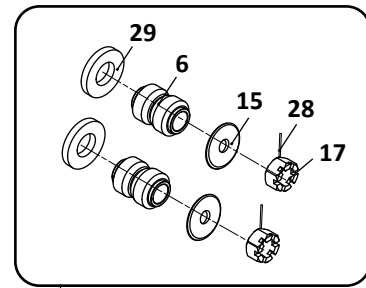

42 (1/2 Kit Shown)

Pivot Connection Kit,
With Alignment Bushing

43

Air Beam Identification

ARDAB-120-5, -240-5
Truck, Air Suspension

KEY NO.	EUCLID NO.	GENUINE	MACH NO.	OEM REF.	DESCRIPTION	QTY. PER AXLE	PAGE NO.
40	S.O.S.		-	93600077	Lock Washer, 3/4"	2	-
41	E-9296		-	48100246/ SRK-189	Connection Kit, Axle, 2° - 8° Pinion Angle, Includes Key Nos. 4, 5, 30, 32, 34, 35	1	113
42	E-9297		-	48100247/ SRK-190	Connection Kit, Axle, 1° & 8.1° - 13° Pinion Angle, Includes Key Nos. 5, 30, 32, 34, 35	1	113
43	E-15532		-	48100253/ SRK-188-1	Connection Kit, Pivot, With Alignment Bushing, 3, 13, 31, 34	1	111
44	E-13922	-	-	90554241	Height Control Valve	1	122
45	E-16623	-	-	48100267/ SRK-205	Linkage, Height Control Valve	1	123

 Denotes Product is Genuine SAF-Holland Neway

SAF-HOLLAND NEWAY

ARDST/ARDSTM & L Series Truck, Air Suspension

Pivot Connection Kit

30

Axle Connection Kit, 5-3/4" Round

31

Transverse Beam Connection Kit