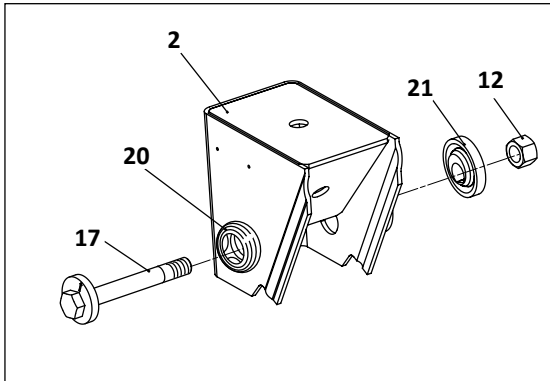

33

Axle Connection Kit, 5" Round

34

Welded Alignment
Pivot Connection
Assembly

EZ Align (Non-Welded) Pivot Connection Assembly

AR-250-12, -14, -15, -16, -17 Trailer, Air Suspension							
KEY NO.	EUCLID NO.	GENUINE	MACH NO.	OEM REF.	DESCRIPTION	QTY. PER AXLE	PAGE NO.
27	S.O.S.	SAF	-	90018515	Upper Shock Bracket	2	-
28	S.O.S.	SAF	-	90519773	Lower Shock Bracket	2	-
30	S.O.S.	SAF	-	90033019	Plate	2	-
31	S.O.S.	SAF	-	93003609	Bolt, 3/4" - 10 x 4" Long	2	-
32	E-4398A	-	G-4398A	48100202/ SRK-145	Connection Kit, Pivot, Includes Key Nos. 4, 6, 12, 16	1	111
33	E-16635	SAF	-	48100294/ SRK-232	Connection Kit, Pivot, Non-Weld, Includes Key Nos. 4, 6, 12, 17, 21	1	112
34	E-4411A	-	G-4411A	48100206/ SRK-149	Connection Kit, 5" Round Axle, Includes Key Nos. 4, 7, 12, 15	1	114
35	E-4323	-	-	90054007	Height Control Valve, No Dump	1	122
	E-9623	-	-	H00450CA	Height Control Valve, Universal, No Dump, Hadley 450 Series	1	122
	E-14729	-	-	H01500UN	Height Control Valve, Universal, No Dump, Hadley Next Gen Series	1	122
36	E-7852	-	-	HPB450- 3/48100224/225	Linkage Assembly; Universal; Adjustable	1	123