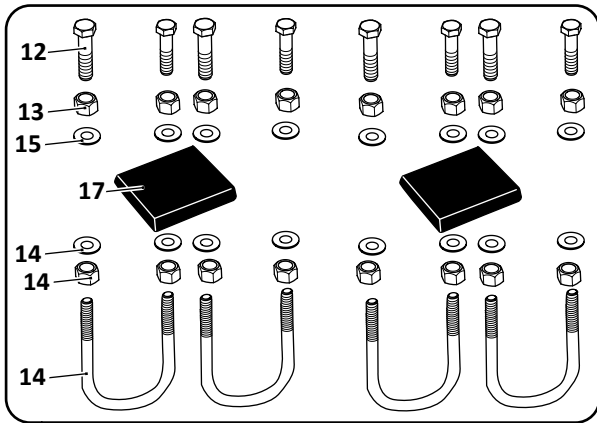

SAF-HOLLAND NEWAY

TS-426-A, -432, -436, -442, -536, -542
Trailer, Single Point Spring Suspension

Axle 5" Round Connection Kit

TS-426-A, -432, -436, -442, -536, -542 Trailer, Single Point Spring Suspension

KEY NO.	EUCLID NO.	GENUINE	MACH NO.	OEM REF.	DESCRIPTION	QTY. PER TANDEM	PAGE NO.
1	S.O.S.		-	Various	Spring Assembly	2	-
2	E-2964		-	91038003	Trunnion Shaft, 426-A, 432, 436, 536 Models	1	130
	S.O.S.		-	91038004	Trunnion Shaft, 442 & 542 Models	1	-
3	E-4302		G-4302	91010047	Trunnion Rubber Cap	2	130
4	E-4301		G-4301	91001051	Trunnion Spring Seat	2	130
5	E-1332	-	G-1332	91008022	Bushing, Trunnion, Rubber	2	129
	E-7486	-	-	-	Bushing, Trunnion, Poly	2	129
6	E-5213	-	-	91001054	Trunnion Mounting Bracket, 2-1/2" C Dimension	2	129
	E-4312	-	G-4312	91001055	Trunnion Mounting Bracket, 4-1/2" C Dimension	2	129
	E-5214	-	-	91001056	Trunnion Mounting Bracket, 6-1/2" C Dimension	2	129
	E-5215	-	-	91001058	Trunnion Mounting Bracket, 8-1/2" C Dimension	2	129
7	E-4298		-	91010021	Top Plate	2	132
8	E-UB8287-11	-	-	90042796	U-Bolt Assembly, Square Bend, 1-1/8" - 12 x 5-3/4" Wide x 11" Long, 5 & 6 Leaf Springs	4	-
	E-UB8287-14	-	-	-	U-Bolt, Assembly, Square Bend, 1-1/8" - 12 x 5-3/4" Wide x 14" Long, 7 & 8 Leaf Springs	4	-
9	E-16597	-	-	93003621	Bolt, 3/4" - 10 x 4-1/2" Long	4	-
10	E-4347	-	-	93400492	Nut, 3/4" - 10	4	-
11	E-2545	-	-	93600156	Flat Washer, 3/4"	4	-
12	E-4348	-	-	93003345	Bolt, 5/8" - 11 x 2" Long	24	-
13	E-2988	-	-	93400490	Nut, 5/8" - 11	40	-
14	E-UB8145-076	-	-	90041067	U-Bolt Assembly, Round Bend, 5/8" - 18 x 5" Wide x 7-3/4" Long	8	-
	S.O.S.		-	90042061	U-Bolt Assembly, Round Bend, 5/8" - 18 x 8-1/2" Long, 7 & 9 Leaves Spring	8	-
15	E-2547	-	-	93900025	Flat Washer, 5/8"	40	-
16	E-4309		-	91010043	Spring End Cap, 426-A, 432, 436, 536 Models	4	132
	E-4308		G-4308	91010038	Spring End Cap, 442 & 542 Models	4	132
17	E-1330	-	G-1330	91028089	End Pad, Rubber, TS-426-A Suspension	4	133
	E-8670	-	-	-	End Pad, Poly, TS-426-A Suspension	4	133
	E-1329A	-	-	91028152	End Pad, Rubber, TS-432, 436, 442, 536, 542 Suspensions	4	133
18	E-4305	-	-	91001044	Spring End Pad, 5" Round Axle	4	133
	E-2965		G-2965	91001049	Spring End Pad, Repair Plate	As Req.	133
19	S.O.S.		-	91018008	Frame Bracket	2	-
20	S.O.S.		-	91023057	Frame Support Angle	2	-
21	E-4383	-	-	48100020/ SRK-23	Connection Kit, Axle 5" Round, Kit Includes Key Nos. 12, 13, 14, 15, 17	1	133

Denotes Product is Genuine SAF-Holland Neway