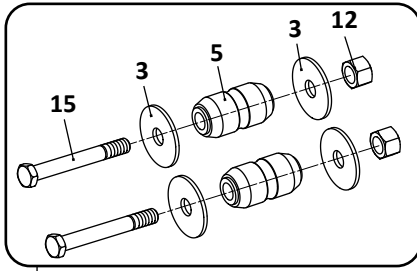

SAF-HOLLAND NEWAY

RL-228 Standard Trailer, Air Suspension

Pivot Connection Kit