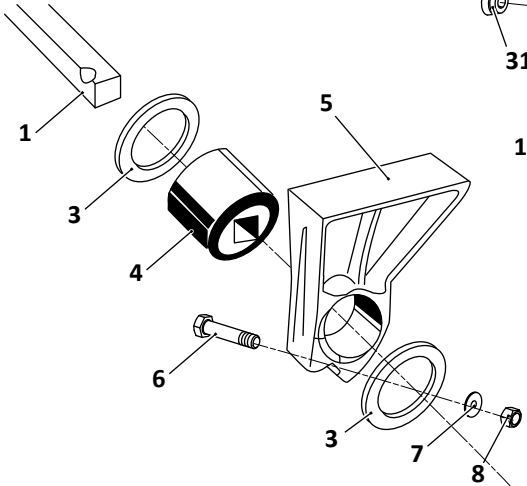

32

33

8-1/2" Axle Travel