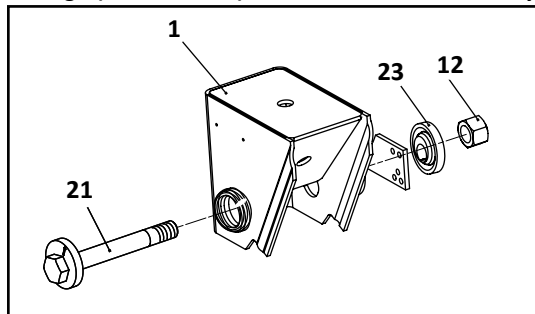

29

Axle Connection Kit, 5" Round Axle, 20" Wheels

30

Welded Alignment
Pivot Connection Assembly

EZ-Align (Non-Welded) Pivot Connection Assembly

RL-228 Standard Trailer, Air Suspension							
KEY NO.	EUCLID NO.	GENUINE	MACH NO.	OEM REF.	DESCRIPTION	QTY. PER AXLE	PAGE NO.
1	S.O.S.	SAF	-	Various	Frame Bracket	2	-
2	S.O.S.	SAF	-	90023157	Angle Brace (12" & 14" Ride Height, Non-Liftable Suspension)	4	-
	S.O.S.	SAF	-	90023002	Angle Brace (15", 16", 17" Ride Height, Liftable Suspension)	4	-
3	E-4363	-	-	90036127	Washer, 1-1/8"	12	-
4	E-16583	SAF	-	90516566	Equalizing Beam, Left Hand	1	115
	E-16584	SAF	-	90516567	Equalizing Beam, Right Hand	1	115
5	E-4410A	-	G-4410A	90008149	Bushing, Pivot & Axle Connection, Rubber	6	108
6	E-16581	SAF	-	90501462	Axle Adapter, Left Hand-Inboard	1	118
	E-16557	SAF	-	90001341	Axle Adapter, Left Hand-Outboard	1	118
	E-16582	SAF	-	90501463	Axle Adapter, Right Hand-Inboard	1	118
	E-16556	SAF	-	90001340	Axle Adapter, Right Hand-Outboard	1	118
7	E-1107	-	-	93400149	Nut, 3/4" - 16	2	-
8	E-4347	-	-	93400492	Nut, 3/4" - 10	2	-
9	E-16606	-	-	93400367	Square Nut, 3/4" - 10	2	-
10	E-4321	-	-	90033785	Air Spring Mounting Plate	2	121
11	FS8204	-	-	90557223	Firestone Air Spring, 12" Ride Height	2	-
	FS9936	-	-	90557156	Firestone Air Spring, 14" - 16" Ride Height	2	-
	FS9935	-	-	90557157	Firestone Air Spring, 17" Ride Height	2	-
	MAF9935	-	-	90557157	Meritor Air Spring, 17" Ride Height	2	-
12	E-4358	-	-	93400506	Nut, 1-1/8" - 7	6	-
13	M83128	-	-	90044162	Shock Absorber, 12" Ride Height	2	-
	M83127	-	-	90044642	Shock Absorber, 14" - 16" Ride Height	2	-
	M83124	-	-	90044089	Shock Absorber, 17" Ride Height	2	-
	M89407	-	-	90044089	Shock Absorber, Adjustable 17" Ride Height	2	-
14	E-4361	-	-	93201051	Bolt, 1-1/8" - 7 x 8-1/2" Long	4	-
15	E-4364	-	-	93201055	Bolt, 1-1/8" - 7 x 9-1/4" Long, 12" Ride Height	2	-
	E-4361	-	-	93201069	Bolt, 1-1/8" - 7 x 8-1/2", 14" - 17" Ride Height	2	-
16	S.O.S.	SAF	-	93600072	Washer, 1/2"	4	-
17	E-9284	SAF	G-9284	90008147	Alignment Block, Welded Alignment, 12" Ride Height	As Req.	109
	E-16563	SAF	-	90008198	Alignment Block, Welded Alignment, 14" - 17" Ride Height	As Req.	109
18	S.O.S.	SAF	-	93600077	Washer, 3/4"	4	-
19	E-15256	-	-	93400136	Nut, 1/2" - 13	4	-
20	S.O.S.	SAF	-	90018515	Upper Shock Bracket	2	-
21	E-16559	-	-	90508019	Bolt, 1-1/8" - 7 x 9-1/4" Long	As Req.	-
22	E-15535	SAF	-	90008238	Alignment Block (EZ-Align)	As Req.	109
23	E-4345	-	-	93003597	Bolt, 3/4" - 10 x 3-1/2" Long	2	-
24	S.O.S.	SAF	-	93003609	Bolt, 3/4" - 10 x 4" Long	2	-