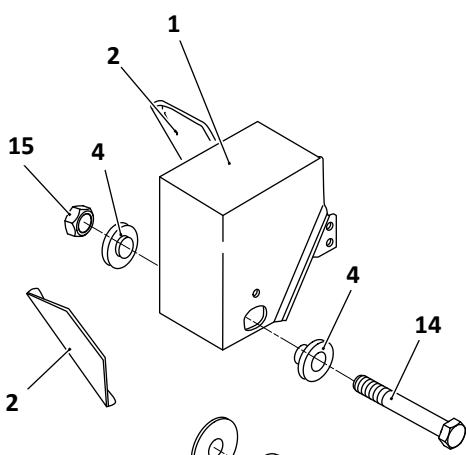

Axle Connection Kit, 5" Round Axle
Heavy-Duty, 9" & 14" Ride Height

Pivot Connection Kit

**AR-95A-9-HD, -12-HD, -14-HD, -17-HD
Trailer, Air Suspension**

KEY NO.	EUCLID NO.	GENUINE	MACH NO.	OEM REF.	DESCRIPTION	QTY. PER AXLE	PAGE NO.
29	E-4403	-	-	90508004	Bushing, Rubber	8	121
	E-8684	-	-	-	Bushing, Poly	8	121
30	S.O.S.		-	90032137	Gusset, 14" & 17" Ride Height	2	-
31	S.O.S.		-	90018427	Upper Shock Bracket	2	-
32	S.O.S.		-	90018527	Bracket	2	-
33	S.O.S.		-	90024664	Support	2	-
34	S.O.S.		-	90023876	Reinforcement Bracket	2	-
35	E-16549		-	48100186/ SRK-132	Connection Kit, 5" Round Axle Heavy-Duty, 9" & 14" Ride Height, Includes Key Nos. 13, 27, 28	1	120
36	E-4398A	-	G-4398A	48100202/ SRK-145	Connection Kit, Pivot, Includes Key Nos. 5, 9, 14, 15	1	111
37	E-4323	-	-	90054007	Height Control Valve, No Dump	1	122
	E-9623	-	-	H00450CA	Height Control Valve, Universal, No Dump, Hadley 450 Series	1	122
	E-14729	-	-	H01500UN	Height Control Valve, Universal, No Dump, Hadley Next Gen Series	1	122
38	E-7852	-	-	HPB450- 3/48100224/225	Linkage Assembly; Universal; Adjustable	1	123