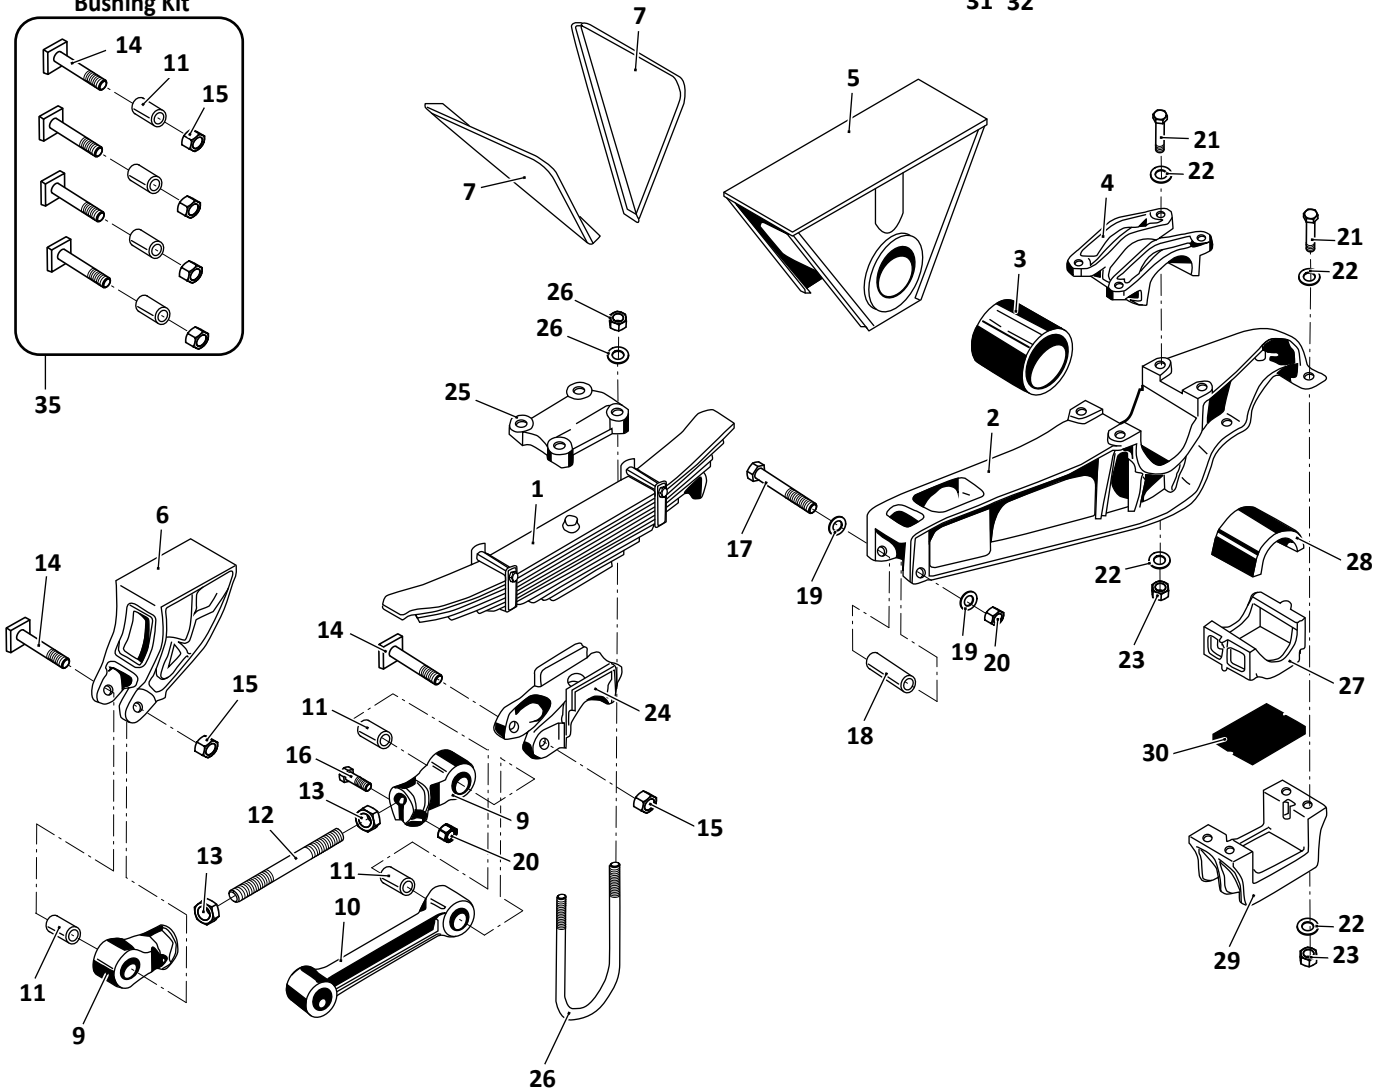

35

RTS-536, RTS-544 Trailer, Tandem Spring Suspension							
KEY NO.	EUCLID NO.	GENUINE	MACH NO.	OEM REF.	DESCRIPTION	QTY. PER TANDEM	PAGE NO.
1	S.O.S.	SAF	-	91557152	Spring Assembly, 536 Models, 11 Leaf	2	-
	S.O.S.	SAF	-	90557153	Spring Assembly, 544 Models, 13 Leaf	2	-
	S.O.S.	SAF	-	90557154	Spring Assembly, 544 Models, 14 Leaf	2	-
2	E-9535	SAF	-	91515001	Equalizing Beam Assembly	2	129
3	E-1333	-	-	91008014	Bushing, Trunnion, Rubber	2	129
	E-8672	-	-	-	Bushing, Trunnion, Poly	2	129
4	E-4303	SAF	-	91010098	Trunnion Cap	2	129
5	S.O.S.	SAF	-	Various	Trunnion Frame Bracket	2	-
6	S.O.S.	SAF	-	Various	Spring Hanger	2	-
7	S.O.S.	SAF	-	Various	Diagonal Brace	4	-
9	E-4316	SAF	-	91544002	Torque Arm End, Roadside	1	131
	E-4317	SAF	-	91544003	Torque Arm End, Curbside	1	131
10	E-4319	SAF	-	91544001	Torque Arm, Rigid	1	131
11	E-2939	-	G-2939	91008007	Bushing, Torque Arm, Rubber	4	130
	E-8676	-	-	-	Bushing, Torque Arm, Poly	4	130
12	E-4318A	SAF	-	93200047	Radius Rod Screw 1-1/4" - 7 x 11" Long	1	131
13	E-4274	SAF	-	93400036	Jam Nut, 1-1/4" - 7, Left Hand	1	-
	E-4275	-	-	93400284	Jam Nut, 1-1/4" - 7, Right Hand	1	-
14	E-4261	-	-	93900009	Radius Rod Bolt, 1-1/4" - 7 x 21-3/4" Long	4	131
15	E-4273	-	-	93400569	Nut, 1-1/4" - 7	4	-
16	S.O.S.	SAF	-	93002921	Bolt, 1/2" - 13 x 2" Long	2	-
17	S.O.S.	SAF	-	93003003	Bolt, 1/2" - 13 x 5-1/2" Long	2	-
18	S.O.S.	SAF	-	91036092	Pipe Spacer, 1/2"	2	-
19	S.O.S.	SAF	-	93600138	Washer, 1/2"	4	-
20	S.O.S.	SAF	-	93400482	Nut, 1/2" - 13	4	-
21	E-16591	-	-	93003575	Bolt, 3/4" - 10 x 2-1/2" Long	16	-
22	E-2545	-	-	93600156	Flat Washer, 3/4"	32	-
23	E-4347	-	-	93400492	Nut, 3/4" - 10	16	-
24	E-4294	SAF	-	91001034	Axle Spring Seat	2	132
25	E-4299	SAF	-	91010103	Top Plate	2	132
26	E-UB8166-12	-	-	90041174	U-Bolt Assembly, Round Bend, 7/8" - 9 x 5" Wide x 12" Long	4	-
27	E-4291	SAF	-	91001040	Axle Adapter	2	131
28	E-2011	-	-	91028010	Wrapper, Round Axle, Rubber, 4" W x 9-1/2" Lg x 3/4"	2	132
29	E-4288	SAF	-	91010031	Axle Cap	2	131
30	E-1331	-	-	91028023	Spring End Pad, Rubber	4	132
	E-8671	-	-	-	Spring End Pad, Poly	4	132
31	E-9610	SAF	-	91038210	Trunnion Tube	2	130
32	E-9611	SAF	-	93600002	Inner Washer, 3/16" Thick	4	-
33	E-9612	SAF	-	93600003	Outer Washer, 5/16" Thick	4	-
34	E-4385	-	-	48100033/ SRK-36	Connection Kit, 5" Round Axle & Trunnion, Includes Key Nos. 3, 21, 22, 23, 28, 30	1	133
35	E-4391	-	G-4391	48100050/ SRK-39	Radius Rod Bushing Kit, Includes Key Nos. 11, 14, 15	1	130

SAF Denotes Product is Genuine SAF-Holland Neway