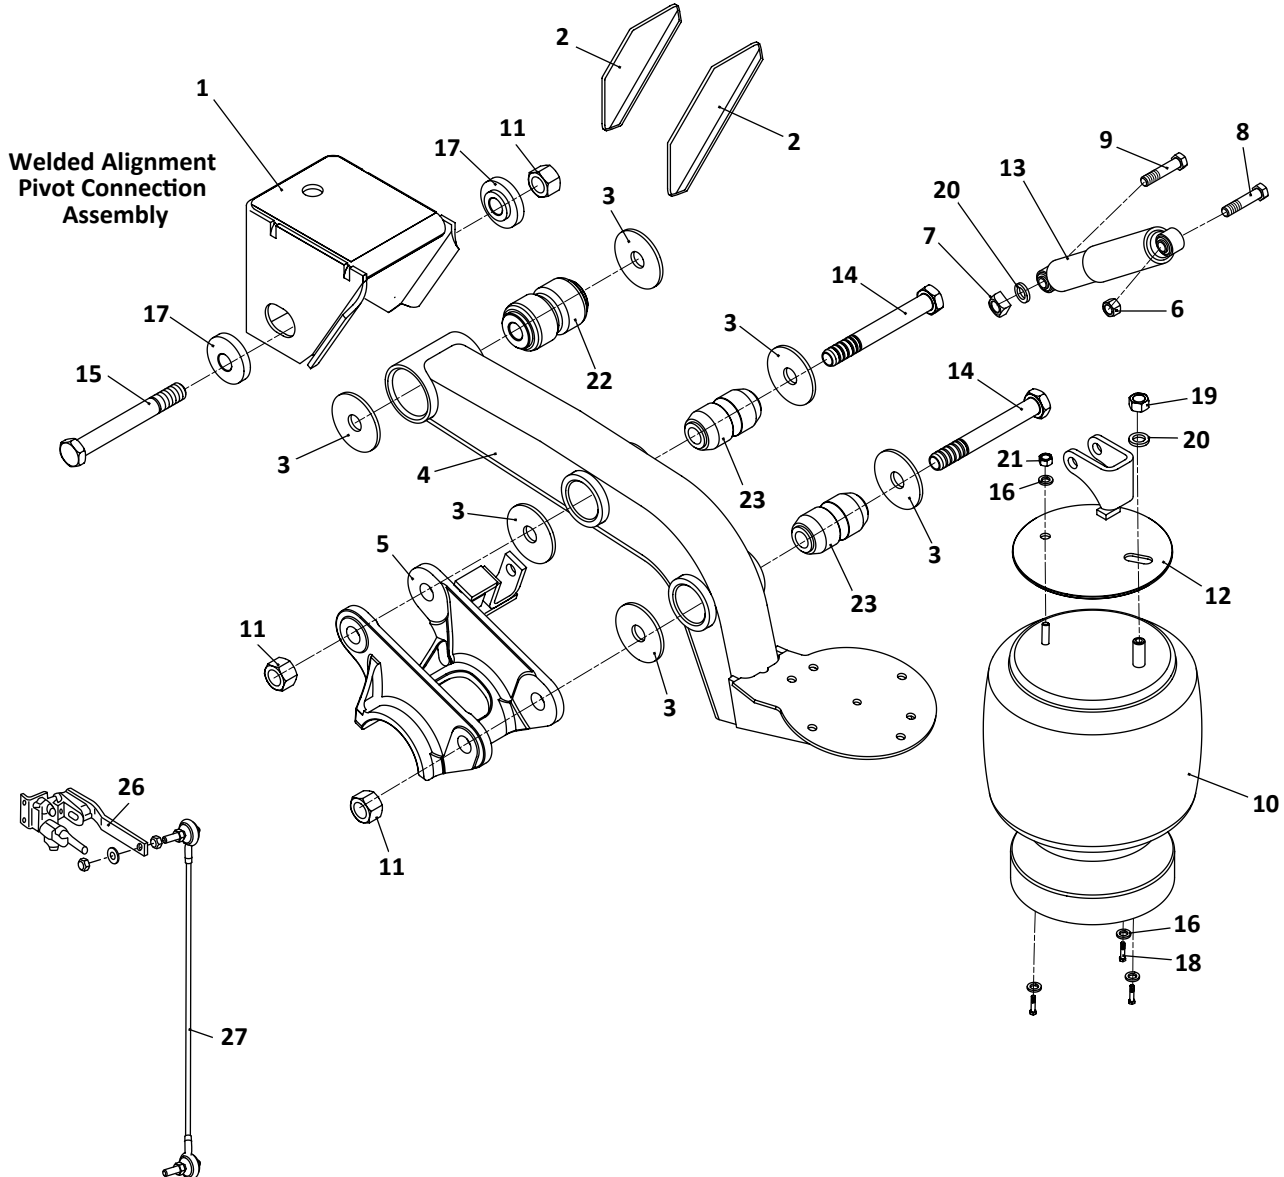

25

RL-300 Models Trailer, Air Suspension							
KEY NO.	EUCLID NO.	GENUINE	MACH NO.	OEM REF.	DESCRIPTION	QTY. PER AXLE	PAGE NO.
1	S.O.S.	● SAF	-	Various	Frame Bracket	2	-
2	S.O.S.	● SAF	-	90025157	Angle Brace, 12" & 13" Ride Height	4	-
	S.O.S.	● SAF	-	90023002	Angle Brace, 14" & 15" Ride Height	4	-
	S.O.S.	● SAF	-	90023001	Angle Brace, 16" & 17" Ride Height	4	-
3	E-4363	-	-	90036177	Washer, 1-1/8"	12	-
4	S.O.S.	● SAF	-	90516949	Equalizing Beam, Roadside	1	-
	S.O.S.	● SAF	-	90516950	Equalizing Beam, Curbside	1	-
5	S.O.S.	● SAF	-	90501189	Axle Adapter, 5" Round Axle, Roadside	1	-
	S.O.S.	● SAF	-	90501290	Axle Adapter, 5" Round Axle, Curbside	1	-
6	E-4347	-	-	93400492	Nut, 3/4" - 10	2	-
7	E-16606	● SAF	-	93400367	Square Nut, 3/4" - 10	2	-
8	E-4345	-	-	93003597	Bolt, 3/4" - 10 x 3-1/2" Long	2	-
9	S.O.S.	● SAF	-	93003609	Bolt, 3/4" - 10 x 4" Long	2	-
10	S.O.S.	● SAF	-	90557259	Air Spring, 12" & 13" Ride Height	2	-
	S.O.S.	● SAF	-	90557185	Air Spring, 14" & 15" Ride Height	2	-
	S.O.S.	● SAF	-	90557260	Air Spring, 16" & 17" Ride Height	2	-
11	E-4358	-	-	93400506	Nut, 1-1/8" - 7	6	-
12	S.O.S.	● SAF	-	90531316	Upper ASMP & Shk Brkt, Roadside, 12" & 13" Ride Height	1	-
	S.O.S.	● SAF	-	90531306	Upper ASMP & Shk Brkt, Roadside, 14" & 15" Ride Height	1	-
	S.O.S.	● SAF	-	90531326	Upper ASMP & Shk Brkt, Roadside, 16" & 17" Ride Height	1	-
	S.O.S.	● SAF	-	90531317	Upper ASMP & Shk Brkt, Curbside, 12" & 13" Ride Height	1	-
	S.O.S.	● SAF	-	90531307	Upper ASMP & Shk Brkt, Curbside, 14" & 15" Ride Height	1	-
	S.O.S.	● SAF	-	90531327	Upper ASMP & Shk Brkt, Curbside, 16" & 17" Ride Height	1	-
	S.O.S.	● SAF	-	90531328	Upper ASMP & Shk Brkt, Roadside, 16" - 17" Ride Height, Offset Stud Air Spring Model	1	-
	S.O.S.	● SAF	-	90531329	Upper ASMP & Shk Brkt, Curbside, 16" - 17" Ride Height, Offset Stud Air Spring Model	1	-
	S.O.S.	● SAF	-	90544830	Upper ASMP & Shk Brkt, Roadside, Shock Below Frame Model Only	1	-
	S.O.S.	● SAF	-	90544831	Upper ASMP & Shk Brkt, Curbside, Shock Below Frame Model Only	1	-
13	M85051	-	-	90045054	Shock Absorber, 12" & 13" Ride Height	2	-
	M85060	-	-	90045338	Shock Absorber, 14" - 17" Ride Height	2	-
	M85911	-	-	90045337	Shock Absorber, 14" & 15" Ride Height, Shock Below Frame Model Only	2	-
	M85060	-	-	90045339	Shock Absorber, 16" & 17" Ride Height, Shock Below Frame Model Only	2	-
14	E-4361	-	-	93201051	Bolt, 1-1/8" - 7 x 8-1/2" Long	4	-
15	E-4361	-	-	93201069	Bolt, 1-1/8" - 7 x 8-1/2" Long, Welded Alignment	2	-
16	S.O.S.	● SAF	-	93600072	Washer, 1/2"	8	-
17	E-9284	● SAF	G-9284	90008147	Alignment Block, Welded Alignment, 12" & 13" Ride Height	4	109
	E-16563	● SAF	-	90008198	Alignment Block, Welded Alignment, 14" - 17" Ride Height	4	109
18	S.O.S.	● SAF	-	93002893	Bolt, 1/2" - 13 x 1" Long	6	-
19	E-1107	-	-	93400149	Nut, 3/4" - 16	2	-
20	S.O.S.	● SAF	-	93600077	Lock Washer, 3/4"	4	-
21	E-15256	-	-	93400136	Nut, 1/2" - 13	4	-

● SAF Denotes Product is Genuine SAF-Holland Neway