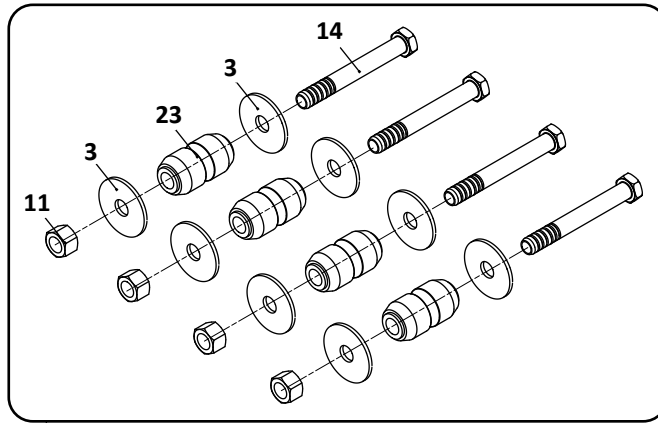

● SAF Denotes Product is Genuine SAF-Holland Neway

SAF-HOLLAND NEWAY

RL-300 Models
Trailer, Air Suspension

Pivot Connection Kit

Axle Connection Kit, 5" Round Axle, 20" Wheels

RL-300 Models Trailer, Air Suspension							
KEY NO.	EUCLID NO.	GENUINE	MACH NO.	OEM REF.	DESCRIPTION	QTY. PER AXLE	PAGE NO.
22	E-4382A	-	G-4382A	90008139	Bushing, Pivot, Rubber	2	106
	E-8683	-	-	-	Bushing, Pivot, Poly	2	106
23	E-4410A	-	G-4410A	90008149	Bushing, Axle Connection, Rubber	4	108
24	E-16550	-	-	48100388/ SRK-524	Connection Kit, Pivot, Includes Key Nos. 3, 11, 15, 22	1	112
25	E-4411A	-	G-4411A	48100206/ SRK-149	Connection Kit, Axle, 5" Round, 20" Wheel, Includes Key Nos. 3, 11, 14, 23	1	114
26	E-4323	-	-	90054007	Height Control Valve, No Dump	1	122
27	E-7852	-	-	48100225/ SRK-168	Linkage Assembly; Universal; Adjustable	1	123