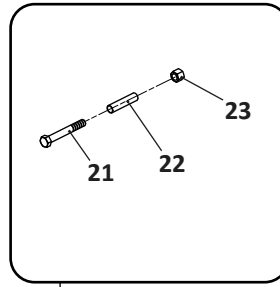

Rebound Bolt Assembly