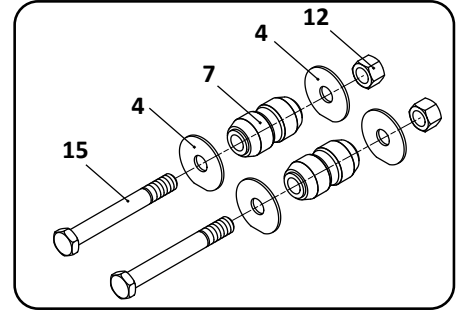

Axle Connection Kit, 5" Round