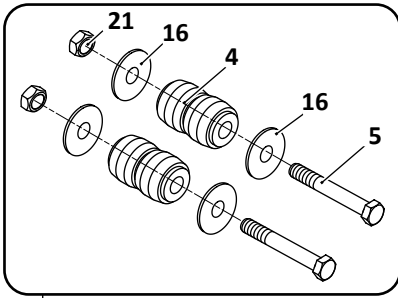

SAF-HOLLAND NEWAY

ART 500/505/551/555 Models
Truck, Air Suspension

Pivot Connection Kit