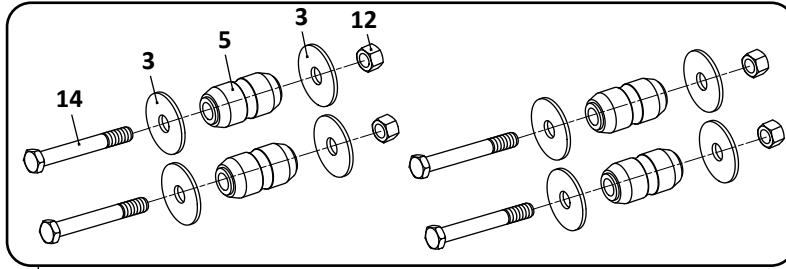

29

Axle Connection Kit, 5" Round Axle, 20" Wheels

30

Welded Alignment
Pivot Connection Assembly

EZ-Align (Non-Welded) Pivot Connection Assembly

**RL-228 Standard
Trailer, Air Suspension**

KEY NO.	EUCLID NO.	GENUINE	MACH NO.	OEM REF.	DESCRIPTION	QTY. PER AXLE	PAGE NO.
25	E-4323	-	-	90054007	Height Control Valve, No Dump	1	122
26	E-7852	-	-	48100225/ SRK-168	Linkage Assembly; Universal; Adjustable	1	123
27	E-9294	-	G-9294	48100264/ SRK-203	Connection Kit, Pivot, Includes Key Nos. 5, 12, 15, 18	1	112
28	E-16551		-	48100389/ SRK-525	Connection Kit, Pivot, Includes Key Nos. 3, 5, 12, 15, 22, 23	1	112
29	E-16577		-	48100295/ SRK-233	Connection Kit, Pivot, EZ Align, Includes Key Nos. 5, 12, 22, 23	1	114
30	E-4411A	-	G-4411A	48100206/ SRK-149	Connection Kit, Axle, 5" Round, 20" Wheel, Includes Key Nos. 3, 5, 12, 14	1	114