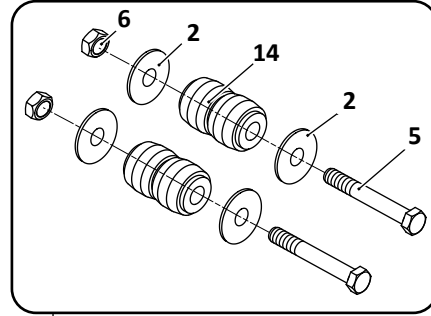

Pivot Connection Kit

32