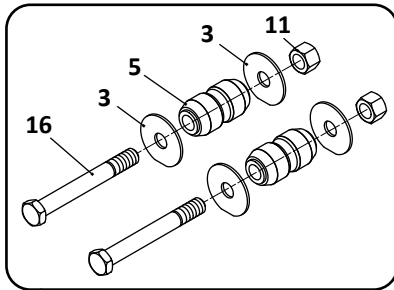

SAF Denotes Product is Genuine SAF-Holland Neway

SAF-HOLLAND NEWAY

RL-196/196A Models
Trailer, Air Suspension

Pivot Connection Kit

30

Axle Connection Kit, 5" Round Axle, 20" Wheels

32

Pivot Connection Kit,
Non-Welded, RL-196A Only