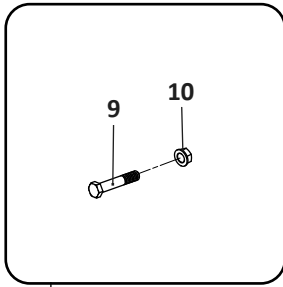

SAF-HOLLAND NEWAY

Binkley-Duralite SP900 Trailer, Four Spring Suspension

Torque Arm Bolt & Nut Assembly