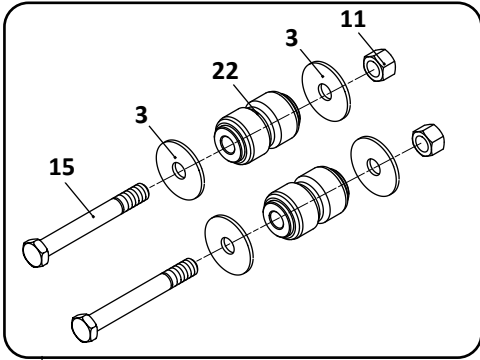

SAF-HOLLAND NEWAY

RL-300 Models
Trailer, Air Suspension

Pivot Connection Kit