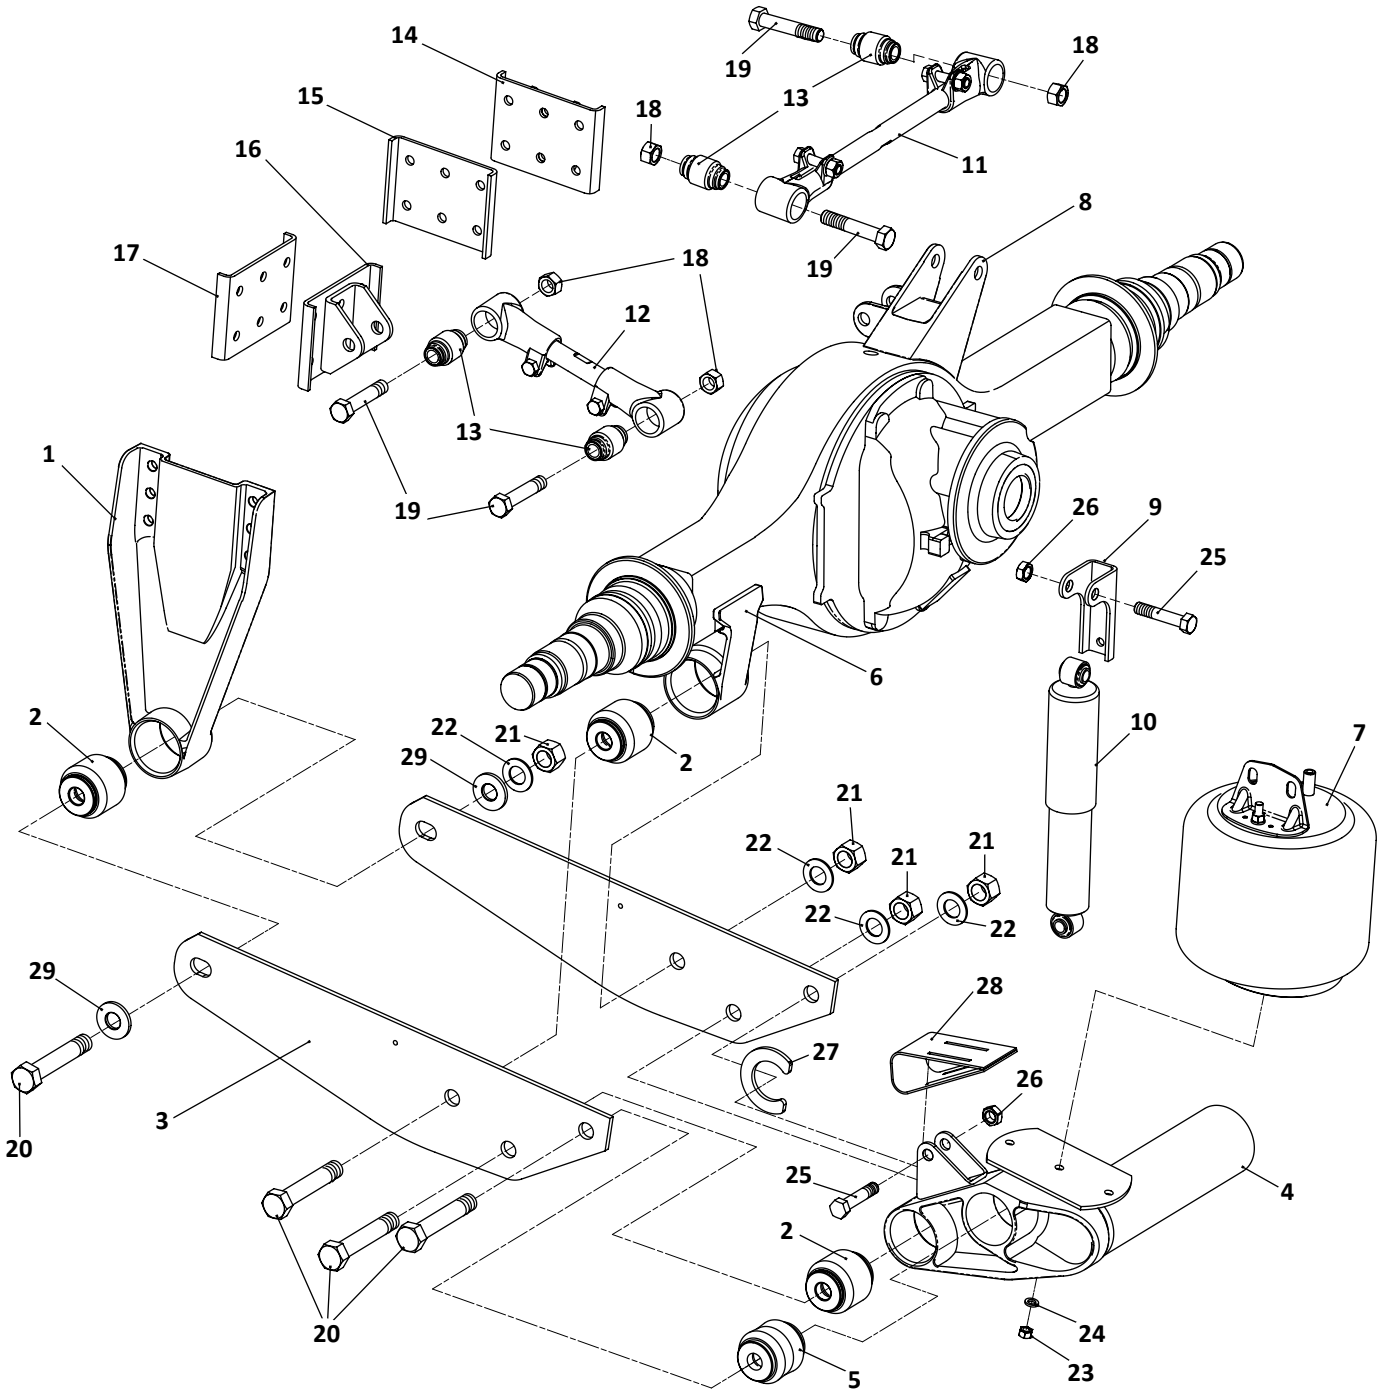

**AD-200-7, -8, -9, -11
Truck Suspension**

KEY NO.	EUCLID NO.	GENUINE	MACH NO.	OEM REF.	DESCRIPTION	QTY. PER AXLE	PAGE NO.
1	S.O.S.	SAF	-	Various	Frame Bracket	2	-
2	S.O.S.	SAF	-	90008166	Alignment Blocks	4	-
3	S.O.S.	SAF	-	90516585	Equalizing Beam Assembly	2	-
4	E-9286	SAF	-	90008165	Bushing, Front Pivot, Rubber	2	106
5	E-16561	SAF	-	90008191	Bushing, Front Axle Connection, Rubber	2	107
6	E-16560	SAF	-	90008190	Bushing, Rear Axle Connection, Rubber	2	107
7	S.O.S.	SAF	-	90545368	Transverse Beam Assembly	1	-
8	M85910	-	-	90045138	Shock Absorber	2	-
9	S.O.S.	SAF	-	90557161	Air Spring, 7" Ride Height	2	-
	S.O.S.	SAF	-	90557166	Air Spring, 8" Ride Height	2	-
	FS9496	-	-	90557208	Firestone Air Spring, 9" Ride Height	2	-
	FS9471	-	-	90557146	Firestone Air Spring, 11" Ride Height	2	-
10	S.O.S.	SAF	-	90018542	Upper Shock Bracket	2	-
11	S.O.S.	SAF	-	Various	Axle Adapter	2	-
12	S.O.S.	SAF	-	Various	Axle Cap	2	-
13	E-15094	-	-	93400494	Nut, 3/4" - 16, 3.82 x 4.25 & 4.25 x 5.00 Axle Application	8	-
	E-2983	-	-	93400498	Nut, 7/8" - 9, 4.61 x 5.28 Axle Application	8	-
14	E-4278	-	-	90036007	Spacer Washer	2	-
15	E-2833	-	-	93600180	Washer, 1-5/16"	2	-
16	E-2854	-	-	93400511	Nut, 1-1/4" - 12	2	-
17	E-9295	SAF	-	93003905	Bolt, 7/8" - 9 x 7-1/2" Long	2	-
18	E-2983	-	-	93400498	Nut, 7/8" - 9	4	-
19	E-4257	-	-	90008113	Bushing, Transverse Beam, Rubber	4	108
	E-8682	-	-	-	Bushing, Transverse Beam, Poly	4	108
20	E-16593	-	-	93003603	Bolt, 3/4" - 10 x 3-3/4" Long	4	-
21	E-3696	-	-	93003831	Bolt, 7/8" - 9 x 4-1/2" Long	2	-
22	E-4347	-	-	93400492	Nut, 3/4" - 10	4	-
23	E-15256	-	-	93400136	Nut, 1/2" - 13	2	-
24	S.O.S.	SAF	-	90008192	Alignment Bushing	4	-
25	E-1997	-	-	93004529	Bolt, 1-1/8" - 7 x 7" Long	2	-
26	S.O.S.	SAF	-	93004553	Bolt, 1-1/8" - 7 x 8" Long	2	-
27	S.O.S.	SAF	-	90042897	U-Bolt, 3/4" - 10 x 7-1/8" Long, 3.82 x 4.25 & 4.25 x 5.00 Axle Application	8	-
	S.O.S.	SAF	-	90042869	U-Bolt, 7/8" - 9 x 7-1/2" Long, 4.61 x 5.28 Axle Application	8	-
28	E-4358	-	-	93400506	Nut, 1-1/8" - 7	4	-
29	E-2548	-	-	93600174	Washer, 1-1/4"	4	-
30	S.O.S.	SAF	-	93600072	Washer, 1/2"	2	-
31	S.O.S.	SAF	-	90044874	Control Arm Bracket	1	-
32	S.O.S.	SAF	-	90018472	Control Arm Bracket	1	-
33	S.O.S.	SAF	-	90045172	Adjustable Torque Rod	1	-
34	E-9290	SAF	-	90044887	Plastic Shim	2	119
35	E-4323	-	-	90054007	Height Control Valve, No Dump	1	122
36	E-7852	-	-	48100225/ SRK-168	Linkage Assembly; Universal; Adjustable	1	123

SAF Denotes Product is Genuine SAF-Holland Neway

SAF-HOLLAND NEWAY

ADL-120

Truck Suspension