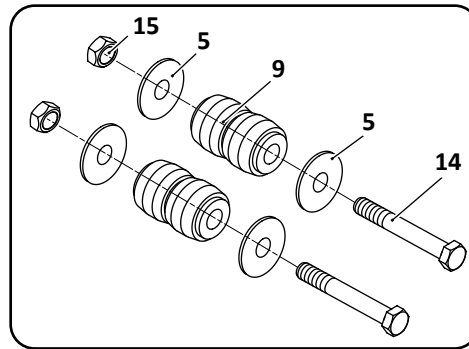

Axle Connection Kit, 5" Round Axle
Heavy-Duty, 9" & 14" Ride Height

Pivot Connection Kit

**AR-95A-9-HD, -12-HD, -14-HD, -17-HD
Trailer, Air Suspension**

KEY NO.	EUCLID NO.	GENUINE	MACH NO.	OEM REF.	DESCRIPTION	QTY. PER AXLE	PAGE NO.
29	E-4403	-	-	90508004	Bushing, Rubber	8	121
	E-8684	-	-	-	Bushing, Poly	8	121
30	S.O.S.		-	90032137	Gusset, 14" & 17" Ride Height	2	-
31	S.O.S.		-	90018427	Upper Shock Bracket	2	-
32	S.O.S.		-	90018527	Bracket	2	-
33	S.O.S.		-	90024664	Support	2	-
34	S.O.S.		-	90023876	Reinforcement Bracket	2	-
35	E-16549		-	48100186/ SRK-132	Connection Kit, 5" Round Axle Heavy-Duty, 9" & 14" Ride Height, Includes Key Nos. 13, 27, 28	1	120
36	E-4398A	-	G-4398A	48100202/ SRK-145	Connection Kit, Pivot, Includes Key Nos. 5, 9, 14, 15	1	111
37	E-4323	-	-	90054007	Height Control Valve, No Dump	1	122
	E-9623	-	-	H00450CA	Height Control Valve, Universal, No Dump, Hadley 450 Series	1	122
	E-14729	-	-	H01500UN	Height Control Valve, Universal, No Dump, Hadley Next Gen Series	1	122
38	E-7852	-	-	HPB450- 3/48100224/225	Linkage Assembly; Universal; Adjustable	1	123