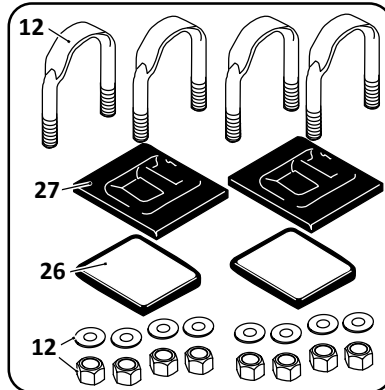

Denotes Product is Genuine SAF-Holland Neway

SAF-HOLLAND NEWAY

AR-70, AR-80, AR-95 Models
Trailer, Air Suspension

Pivot Connection Kit

34

Axle Connection Kit, 5" Round,
AR-95 9" & 14" AR-70, AR-95
12" & 17" Ride Height