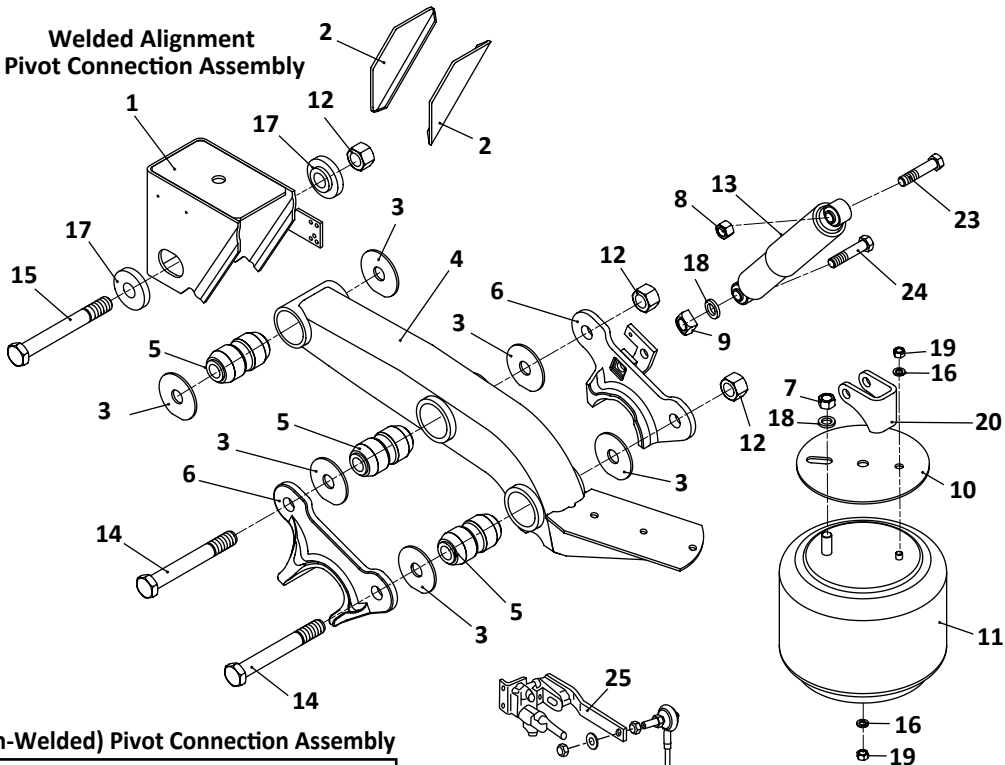

29

Axle Connection Kit, 5" Round Axle, 20" Wheels

30

Welded Alignment
Pivot Connection Assembly

EZ-Align (Non-Welded) Pivot Connection Assembly

**RL-228 Standard
Trailer, Air Suspension**

KEY NO.	EUCLID NO.	GENUINE	MACH NO.	OEM REF.	DESCRIPTION	QTY. PER AXLE	PAGE NO.
25	E-4323	-	-	90054007	Height Control Valve, No Dump	1	122
26	E-7852	-	-	48100225/ SRK-168	Linkage Assembly; Universal; Adjustable	1	123
27	E-9294	-	G-9294	48100264/ SRK-203	Connection Kit, Pivot, Includes Key Nos. 5, 12, 15, 18	1	112
28	E-16551		-	48100389/ SRK-525	Connection Kit, Pivot, Includes Key Nos. 3, 5, 12, 15, 22, 23	1	112
29	E-16577		-	48100295/ SRK-233	Connection Kit, Pivot, EZ Align, Includes Key Nos. 5, 12, 22, 23	1	114
30	E-4411A	-	G-4411A	48100206/ SRK-149	Connection Kit, Axle, 5" Round, 20" Wheel, Includes Key Nos. 3, 5, 12, 14	1	114