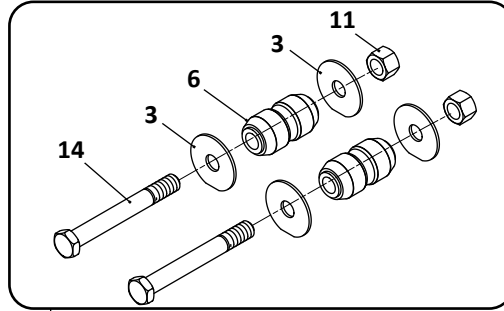

 Denotes Product is Genuine SAF-Holland Neway

SAF-HOLLAND NEWAY

AR-90/AR-90-1/AR-92/AR-93 Models

Trailer, Air Suspension

Pivot Connection Kit

27

Axle Connection Kit, 5" Round Axle, 20" Wheels

28