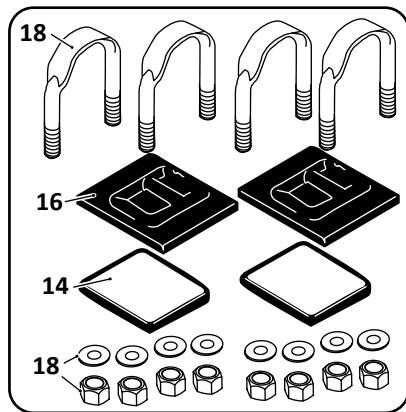

SAF-HOLLAND NEWAY

AR-120-US, AR-120-US-L, AR-125-US, AR-125-US-L

Trailer, Air Suspension

Axle Connection Kit, 5" Round