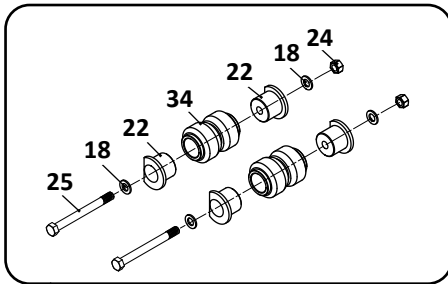

39

Axle Connection Kit, 5-3/4" Round

40

Transverse Beam Connection Kit

41

Thru Bolt Style
Axle Connection

ARD-125-6, -8, -244-6, -8
Truck, Air Suspension

KEY NO.	EUCLID NO.	GENUINE	MACH NO.	OEM REF.	DESCRIPTION	QTY. PER AXLE	PAGE NO.
31	N/A	-	-	Various	Axle Bracket, Contact Axle Manufacturer	-	-
32	E-4403	-	-	90508004	Bushing, Rubber	8	121
	E-8684	-	-	-	Bushing, Poly	8	121
33	E-2940	-	-	90008002	Bushing, Pre-1981 1-1/4" I.D., Rubber	2	106
	E-8677	-	-	-	Bushing, Pre-1981 1-1/4" I.D., Poly	2	106
	E-4255	-	G-4255	90008131	Bushing, Post-1981 1-1/8" I.D., Rubber	2	106, 130
	E-7845	-	-	-	Bushing, Post-1981 1-1/8" I.D., Poly	2	106, 130
34	E-4252	-	G-4252	90008006	Bushing, 5-1/4" Axle Connection, Rubber	2	107
	E-4253	-	-	90008008	Bushing, 5-3/4" Axle Connection, Rubber	2	107
	E-8681	-	-	-	Bushing, 5-3/4" Axle Connection, Poly	2	107
35	E-4258	-	-	90006380	Stud 1-1/4" - 12 x 4-1/4" Long	2	110
36	E-16578		-	90044174	Roll Pin	2	-
37	S.O.S.		-	90023131	Brace	1	-
38	E-4393A	-	G-4393	48100170/ SRK-120	Connection Kit, Pivot, Post-1981 With Alignment Bushing Includes Key Nos. 9, 11, 16, 30, 33	1	111
39	S.O.S.		-	48100154/ SRK-105	Connection Kit, Pivot, Pre-1981 With Alignment Bushing Includes Key Nos. 9, 14, 16, 33	1	-
40	E-4387	-	G-4387	48100124/ SRK-80	Connection Kit, 5-3/4" Round Axle, Includes Key Nos. 18, 22, 24, 25, 34	1	113
41	E-4401A	-	-	48100161/ SRK-77-1	Connection Kit, Transverse Beam, Includes Key Nos. 11, 12, 13, 14	1	114
42	E-13922	-	-	90554241	Height Control Valve	1	122
43	E-9623	-	-	H00450CA	Height Control Valve, Universal, No Dump, Hadley 450 Series	1	122
	E-14729	-	-	H01500UN	Height Control Valve, Universal, No Dump, Hadley Next Gen Series	1	122
44	E-7852	-	-	48100225/ SRK-168	Linkage Assembly; Universal; Adjustable	1	123
45	E-16623	-	-	48100267/ SRK-205	Linkage, Height Control Valve	1	123