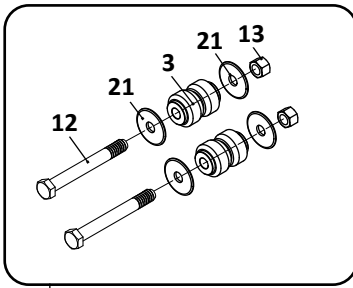

SAF-HOLLAND NEWAY

ARDST/ARDSTM & L Series Truck, Air Suspension

Pivot Connection Kit

30