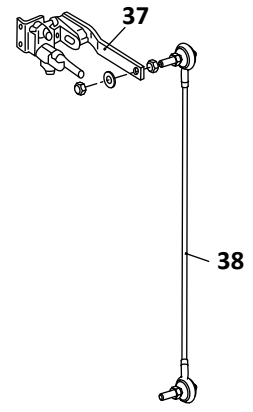

Axle Connection Kit, 5" Round Axle
Heavy-Duty, 9" & 14" Ride Height

Pivot Connection Kit

**AR-95A-9-HD, -12-HD, -14-HD, -17-HD
Trailer, Air Suspension**

KEY NO.	EUCLID NO.	GENUINE	MACH NO.	OEM REF.	DESCRIPTION	QTY. PER AXLE	PAGE NO.
29	E-4403	-	-	90508004	Bushing, Rubber	8	121
	E-8684	-	-	-	Bushing, Poly	8	121
30	S.O.S.		-	90032137	Gusset, 14" & 17" Ride Height	2	-
31	S.O.S.		-	90018427	Upper Shock Bracket	2	-
32	S.O.S.		-	90018527	Bracket	2	-
33	S.O.S.		-	90024664	Support	2	-
34	S.O.S.		-	90023876	Reinforcement Bracket	2	-
35	E-16549		-	48100186/ SRK-132	Connection Kit, 5" Round Axle Heavy-Duty, 9" & 14" Ride Height, Includes Key Nos. 13, 27, 28	1	120
36	E-4398A	-	G-4398A	48100202/ SRK-145	Connection Kit, Pivot, Includes Key Nos. 5, 9, 14, 15	1	111
37	E-4323	-	-	90054007	Height Control Valve, No Dump	1	122
	E-9623	-	-	H00450CA	Height Control Valve, Universal, No Dump, Hadley 450 Series	1	122
	E-14729	-	-	H01500UN	Height Control Valve, Universal, No Dump, Hadley Next Gen Series	1	122
38	E-7852	-	-	HPB450- 3/48100224/225	Linkage Assembly; Universal; Adjustable	1	123