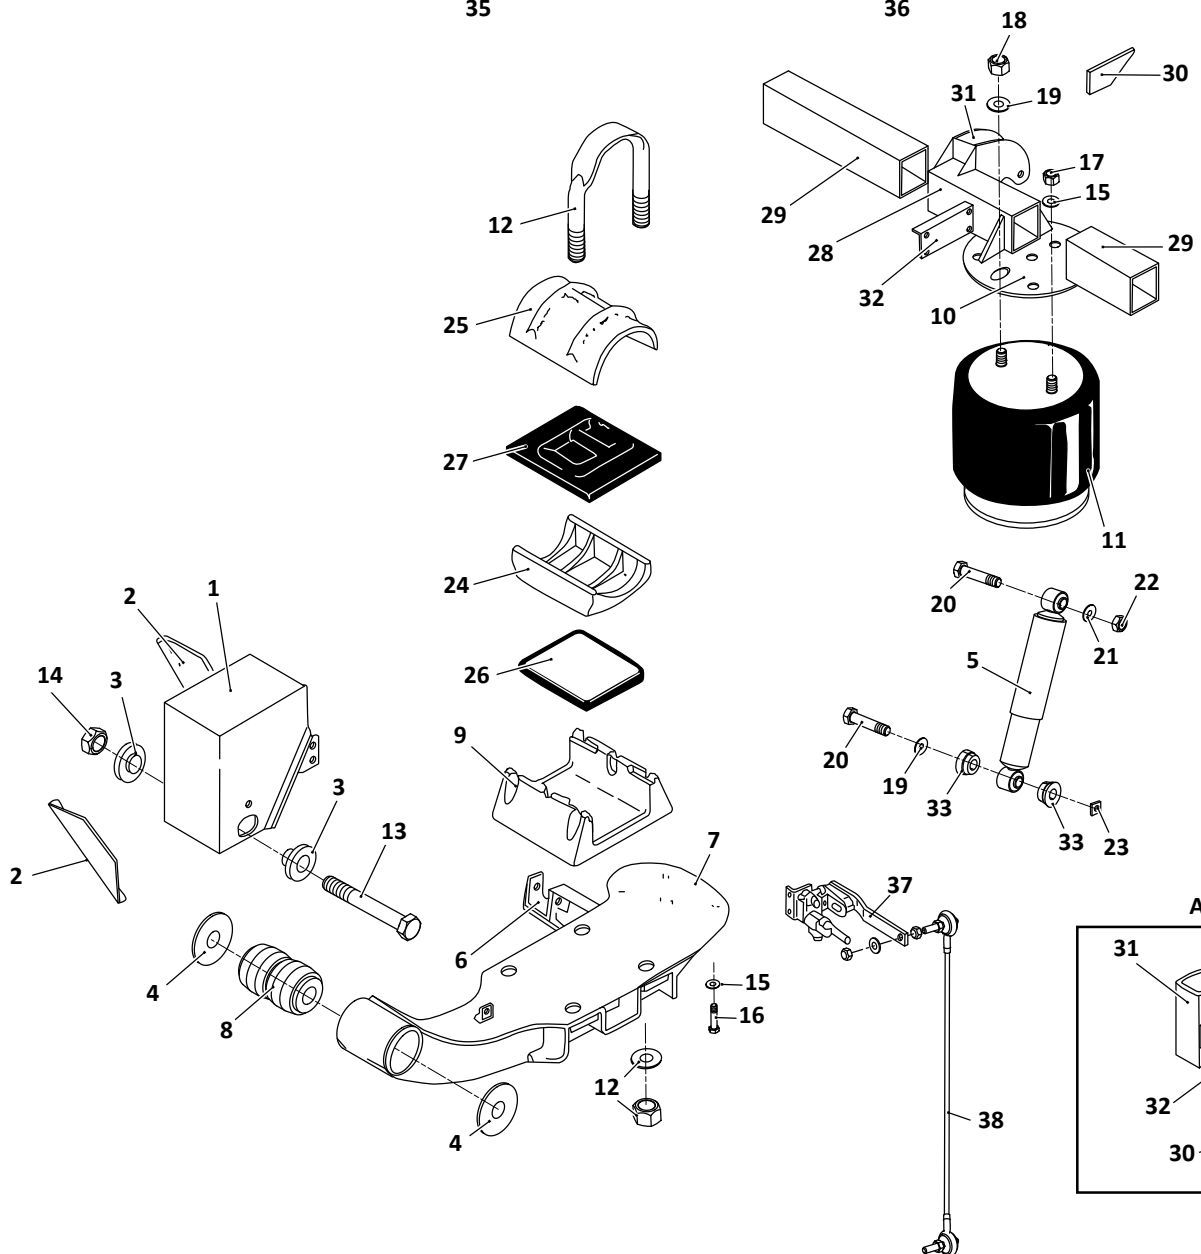

36

AR-70, AR-80, AR-95 Models Trailer, Air Suspension							
KEY NO.	EUCLID NO.	GENUINE	MACH NO.	OEM REF.	DESCRIPTION	QTY. PER AXLE	PAGE NO.
18	E-1107	-	-	93400149	Nut, 3/4" - 16	2	-
19	S.O.S.	SAF	-	93600077	Lock Washer, 3/4"	4	-
20	E-16593	-	-	93003603	Bolt, 3/4" - 10 x 3-3/4" Long, AR-75 & AR-95 Suspension	4	-
	E-4345	-	-	93003597	Bolt, 3/4" - 10 x 3-1/2" Long, AR-80 Suspension	4	-
21	E-2545	-	-	93600156	Flat Washer, 3/4"	2	-
22	E-4347	-	-	93400492	Nut, 3/4" - 10	2	-
23	E-16606	-	-	93400367	Square Nut, 3/4" - 10	2	-
24	E-4289	SAF	G-4289	90001082	Axle Adapter, 5" Round Axle, AR-75 & AR-95 Suspension	2	117
	S.O.S.	SAF	-	90001083	Axle Adapter, 5" Square Axle, AR-75 & AR-95 Suspension	2	-
	E-16554	SAF	-	90001132	Axle Adapter, 5" Round Axle, AR-80 Suspension	2	117
25	E-4282	SAF	G-4282	90010032	Axle Cap, 5" Round Axle	2	117
	E-4283	SAF	-	90010022	Axle Cap, 5" Square Axle	2	117
26	E-2947A	-	G-2947A	90028083	Axle Pad, Rubber, 5-5/8" W x 7" Lg x 7/16" Thk	2	118
	E-8680	-	-	-	Axle Pad, Poly, 5-5/8" W x 7" Lg x 7/16" Thk	2	118
27	E-2943	-	-	90028047	Wrapper, 5" Round Axle, Rubber, 7-1/4" W x 9" Lg x 1/2" Thk	2	118
	E-8678	-	-	-	Wrapper, 5" Round Axle, Poly, 7-1/4" W x 9" Lg x 1/2" Thk	2	118
	E-4409	-	-	90028073	Wrapper, 5" Square Axle, Rubber, 9-5/8" W x 7-1/4" Lg x 1/2" Thk	2	118
28	S.O.S.	SAF	-	Various	Crossmember Assembly	1	-
29	S.O.S.	SAF	-	90538008	Channel Assembly	2	-
	S.O.S.	SAF	-	90538007	Channel Assembly	2	-
30	S.O.S.	SAF	-	90032137	Gusset	2	-
31	S.O.S.	SAF	-	90018322	Upper Shock Bracket, AR-70 & AR-95	2	-
	S.O.S.	SAF	-	90018427	Upper Shock Bracket, AR-80-6.75, -9-WST Suspension	2	-
	E-4343	SAF	-	90018115	Upper Shock Bracket, AR-80-9 Suspension	2	121
32	S.O.S.	-	-	90023865	Bracket	8	-
33	E-4403	-	-	90508004	Bushing, Rubber	8	121
	E-8684	-	-	-	Bushing, Poly	8	121
34	E-4398A	-	G-4398A	48100202/ SRK-145	Connection Kit, Pivot, Includes Key Nos. 4, 8, 13, 14	1	111
35	E-4390	-	G-4390	48100181/ SRK-128	Connection Kit, Axle Connection, 5" Round, New Style, AR-95 9" & 14" Ride Height, Includes Key Nos. 12, 27, 26	1	120
	E-2977A	-	G-2977A	48100108/ SRK-64	Connection Kit, 5" Round Axle, New Style, AR-70, AR-95 12" & 17" Ride Height, Includes Key Nos. 12, 27, 26	1	120
36	E-6898	-	G-6898	48100112/ SRK-68	Connection Kit, 5" Square Axle, Includes Key Nos. 12, 27, 26	1	120
37	E-4323	-	-	90054007	Height Control Valve, No Dump	1	122
	E-9623	-	-	H00450CA	Height Control Valve, Universal, No Dump, Hadley 450 Series	1	122
	E-14729	-	-	H01500UN	Height Control Valve, Universal, No Dump, Hadley Next Gen Series	1	122
38	E-7852	-	-	48100225/ SRK-168	Linkage Assembly; Universal; Adjustable	1	123

SAF Denotes Product is Genuine SAF-Holland Neway