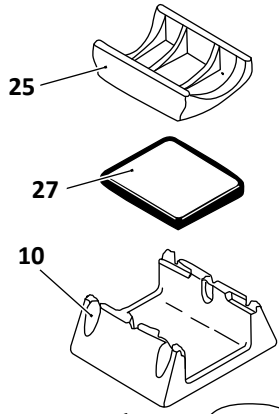

Axle Connection Kit, 5" Round Axle
Heavy-Duty, 9" & 14" Ride Height

Pivot Connection Kit

**AR-95A-9-HD, -12-HD, -14-HD, -17-HD
Trailer, Air Suspension**

KEY NO.	EUCLID NO.	GENUINE	MACH NO.	OEM REF.	DESCRIPTION	QTY. PER AXLE	PAGE NO.
29	E-4403	-	-	90508004	Bushing, Rubber	8	121
	E-8684	-	-	-	Bushing, Poly	8	121
30	S.O.S.		-	90032137	Gusset, 14" & 17" Ride Height	2	-
31	S.O.S.		-	90018427	Upper Shock Bracket	2	-
32	S.O.S.		-	90018527	Bracket	2	-
33	S.O.S.		-	90024664	Support	2	-
34	S.O.S.		-	90023876	Reinforcement Bracket	2	-
35	E-16549		-	48100186/ SRK-132	Connection Kit, 5" Round Axle Heavy-Duty, 9" & 14" Ride Height, Includes Key Nos. 13, 27, 28	1	120
36	E-4398A	-	G-4398A	48100202/ SRK-145	Connection Kit, Pivot, Includes Key Nos. 5, 9, 14, 15	1	111
37	E-4323	-	-	90054007	Height Control Valve, No Dump	1	122
	E-9623	-	-	H00450CA	Height Control Valve, Universal, No Dump, Hadley 450 Series	1	122
	E-14729	-	-	H01500UN	Height Control Valve, Universal, No Dump, Hadley Next Gen Series	1	122
38	E-7852	-	-	HPB450- 3/48100224/225	Linkage Assembly; Universal; Adjustable	1	123