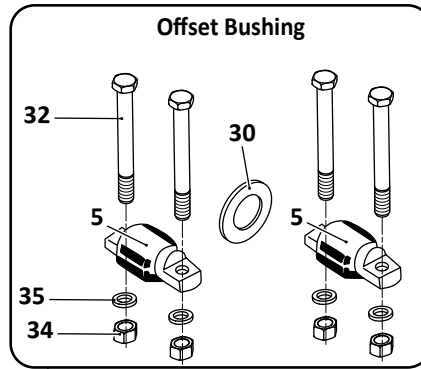

SAF Denotes Product is Genuine SAF-Holland Neway

SAF-HOLLAND NEWAY

ARDAB-120-5, -240-5
Truck, Air Suspension

Axle Connection Kit,
2° - 8° Pinion Angle

41 (1/2 Kit Shown)

Axle Connection Kit,
1° & 8.1° - 13° Pinion Angle

42 (1/2 Kit Shown)

Pivot Connection Kit,
With Alignment Bushing

43

Air Beam Identification

ARDAB-120-5, -240-5
Truck, Air Suspension

KEY NO.	EUCLID NO.	GENUINE	MACH NO.	OEM REF.	DESCRIPTION	QTY. PER AXLE	PAGE NO.
40	S.O.S.		-	93600077	Lock Washer, 3/4"	2	-
41	E-9296		-	48100246/ SRK-189	Connection Kit, Axle, 2° - 8° Pinion Angle, Includes Key Nos. 4, 5, 30, 32, 34, 35	1	113
42	E-9297		-	48100247/ SRK-190	Connection Kit, Axle, 1° & 8.1° - 13° Pinion Angle, Includes Key Nos. 5, 30, 32, 34, 35	1	113
43	E-15532		-	48100253/ SRK-188-1	Connection Kit, Pivot, With Alignment Bushing, 3, 13, 31, 34	1	111
44	E-13922	-	-	90554241	Height Control Valve	1	122
45	E-16623	-	-	48100267/ SRK-205	Linkage, Height Control Valve	1	123