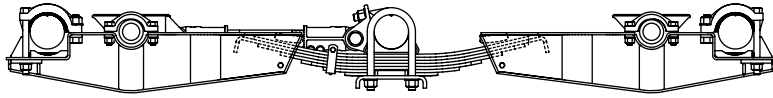

SAF-HOLLAND NEWAY

T-8540, TR-8540, TR-8600
Tri-Axle Trailer Suspension

T-8540, TR-8540, TR-8600 Tri-Axle Trailer Suspension

KEY NO.	EUCLID NO.	GENUINE	MACH NO.	OEM REF.	DESCRIPTION	QTY. PER TRI-AXLE	PAGE NO.
1	S.O.S.		-	91557175	Spring Assembly, T-8540 & TR-8540 Model	2	-
	S.O.S.		-	91557172	Spring Assembly, TR 8600 Model	2	-
2	E-9534		-	91015015	Equalizing Beam, 5" Round Axle	4	129
3	E-16588		-	91038290	Trunnion Tube 3-1/2" OD x 1/2" Wall x 44-1/4" Long	2	130
4	S.O.S.		-	91001088	Trunnion Clamp & Radius Rod Casting, Front	2	-
5	S.O.S.		-	91001066	Trunnion Clamp Casting, Rear	2	-
6	E-2935	-	-	90008011	Bushing, Trunnion, Rubber	4	129
	E-7443	-	-	-	Bushing, Trunnion, Poly	4	129

Denotes Product is Genuine SAF-Holland Neway