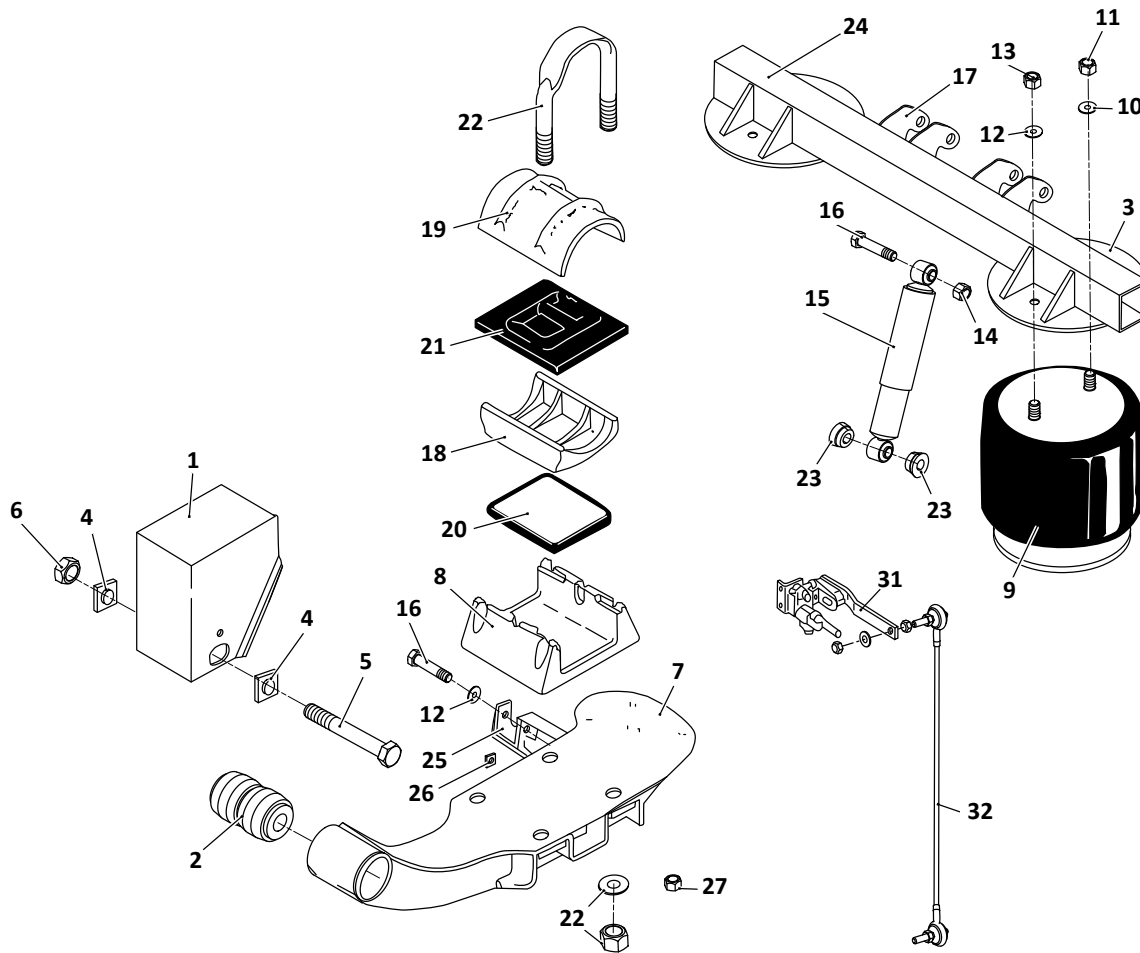

AR-50-US, -F, -F-1, -F-2 Trailer, Air Suspension

KEY NO.	EUCLID NO.	GENUINE	MACH NO.	OEM REF.	DESCRIPTION	QTY. PER AXLE	PAGE NO.
1	S.O.S.		-	90518081	Frame Bracket, Adjustable Assembly	2	-
	S.O.S.		-	90518078	Frame Bracket, Adjustable Assembly	2	-
2	E-4255	-	G-4255	90008131	Bushing, Pivot, Rubber	2	106, 130
	E-7845	-	-	-	Bushing, Pivot, Poly	2	106, 130

Denotes Product is Genuine SAF-Holland Neway