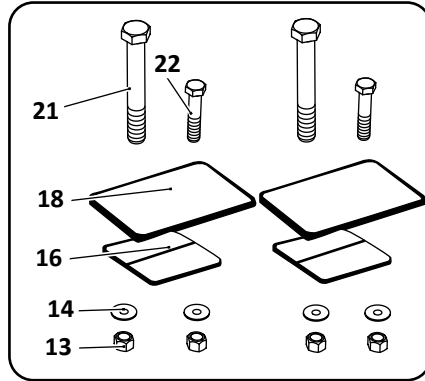

SAF-HOLLAND NEWAY

AR-120, AR-120-L, AR-125, AR-125-L

Trailer, Air Suspension

Axle Connection Kit, 5" Round Axle, New Style