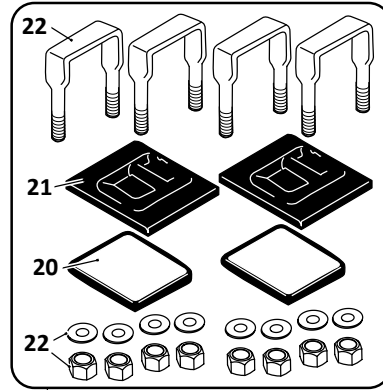

31

Pivot Connection Kit

32

AR-45-1

Upper Shock Bracket and Air Spring Plate
AR-75-6 & AR-85A

**AR-41/45/75-6,-9,-12/75-1-12/85-A Models
Trailer, Air Suspension**

KEY NO.	EUCLID NO.	GENUINE	MACH NO.	OEM REF.	DESCRIPTION	QTY. PER AXLE	PAGE NO.
25	S.O.S.		-	93600072	Washer, 1/2", MAF9039 & FS9030 Air Spring	2	-
	S.O.S.		-	93600072	Washer, 1/2", FS9307 Air Spring	4	-
26	S.O.S.		-	93600077	Lock Washer, 3/4"	4	-
27	E-4403	-	-	90508004	Bushing, Rubber	8	121
	E-8684	-	-	-	Bushing, Poly	8	121
28	E-4338		-	90519009	Lower Shock Bracket	2	121
	S.O.S.		-	90519425	Lower Shock Bracket, AR-45 & AR-45-1 Only	2	-
29	E-4321	-	-	90033785	Air Spring Mounting Plate, AR-75 & 85A Only	2	121
30	E-2977A	-	G-2977A	48100108/ SRK-64	Connection Kit, Axle, 5" Round, New Style, Includes Key Nos. 10, 11, 12	1	120
	E-4390	-	G-4390	48100181/ SRK-128	Connection Kit, Axle, 5" Round, AR-75-6,-9 Suspension, Includes Key Nos. 10, 11, 12	1	120
31	E-6898	-	G-6898	48100112/ SRK-68	Connection Kit, Axle, 5" Square, Includes Key Nos. 10, 11, 12	1	120
32	E-4398A	-	G-4398A	48100202 / SRK-145	Connection Kit, Pivot, Includes Key Nos. 2, 5, 6, 14	1	111
33	E-4323	-	-	90054007	Height Control Valve, No Dump	1	122
	E-9623	-	-	H00450CA	Height Control Valve, Universal, No Dump, Hadley 450 Series	1	122
	E-14729	-	-	H01500UN	Height Control Valve, Universal, No Dump, Hadley Next Gen Series	1	122
34	E-7852	-	-	48100225/ SRK-168	Linkage Assembly; Universal; Adjustable	1	123

 Denotes Product is Genuine SAF-Holland Neway

SAF-HOLLAND NEWAY

AR-50-US, -F, -F-1, -F-2
Trailer, Air Suspension

Pivot Connection Kit, New Style

28

Axle Connection Kit, 5" Round

29

Axle Connection Kit, 5" Square