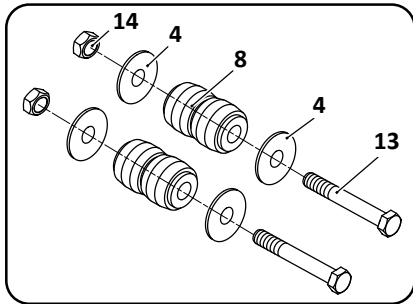

SAF-HOLLAND NEWAY

AR-70, AR-80, AR-95 Models
Trailer, Air Suspension

Pivot Connection Kit