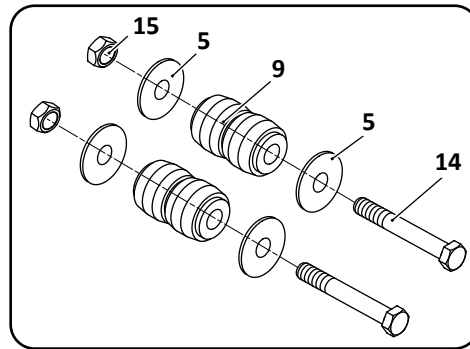

 Denotes Product is Genuine SAF-Holland Neway

SAF-HOLLAND NEWAY

AR-95A-9-HD, -12-HD, -14-HD, -17-HD
Trailer, Air Suspension

Axle Connection Kit, 5" Round Axle
Heavy-Duty, 9" & 14" Ride Height

Pivot Connection Kit