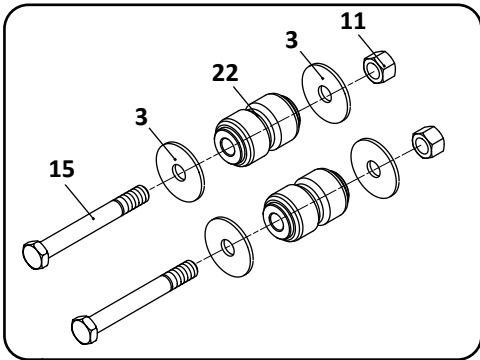

● SAF Denotes Product is Genuine SAF-Holland Neway

SAF-HOLLAND NEWAY

RL-300 Models
Trailer, Air Suspension

Pivot Connection Kit

Axle Connection Kit, 5" Round Axle, 20" Wheels

RL-300 Models Trailer, Air Suspension							
KEY NO.	EUCLID NO.	GENUINE	MACH NO.	OEM REF.	DESCRIPTION	QTY. PER AXLE	PAGE NO.
22	E-4382A	-	G-4382A	90008139	Bushing, Pivot, Rubber	2	106
	E-8683	-	-	-	Bushing, Pivot, Poly	2	106
23	E-4410A	-	G-4410A	90008149	Bushing, Axle Connection, Rubber	4	108
24	E-16550	-	-	48100388/ SRK-524	Connection Kit, Pivot, Includes Key Nos. 3, 11, 15, 22	1	112
25	E-4411A	-	G-4411A	48100206/ SRK-149	Connection Kit, Axle, 5" Round, 20" Wheel, Includes Key Nos. 3, 11, 14, 23	1	114
26	E-4323	-	-	90054007	Height Control Valve, No Dump	1	122
27	E-7852	-	-	48100225/ SRK-168	Linkage Assembly; Universal; Adjustable	1	123