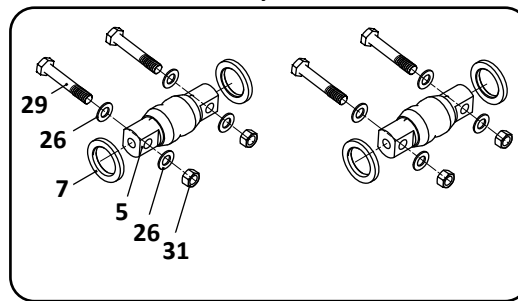

34

Axle, Bar Pin Style Connection Kit

35