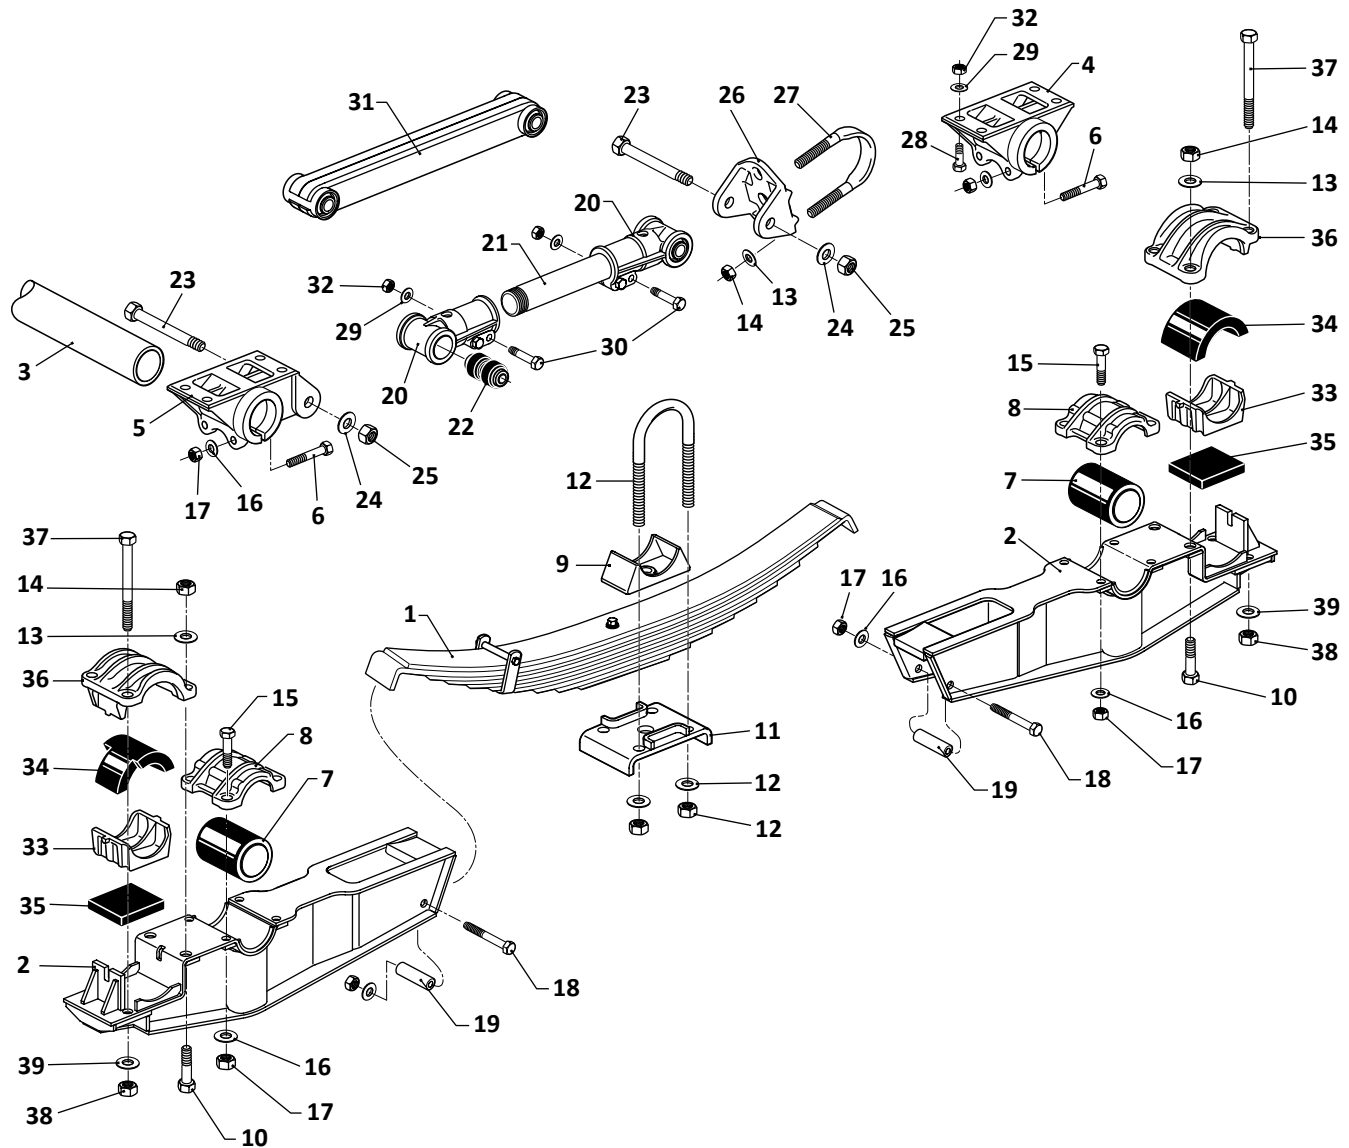

SAF-HOLLAND NEWAY

TR-8750/TR-8900 Series Mechanical Tri-Axle Trailer Suspension

TR-8750/TR-8900 Series Mechanical Tri-Axle Trailer Suspension

KEY NO.	EUCLID NO.	GENUINE	MACH NO.	OEM REF.	DESCRIPTION	QTY. PER TRI-AXLE	PAGE NO.
1	S.O.S.	SAF	-	91557172	Spring Assembly	2	-
2	E-9534	SAF	-	91015015	Equalizing Beam, 5" Round Axle	4	129
	S.O.S.	SAF	-	91515011	Equalizing Beam, 5 3/4" Round Axle	4	-
3	E-16588	SAF	-	91038290	Trunnion Tube 3-1/2" OD x 1/2" Wall x 44-1/4" Long	2	130
4	S.O.S.	SAF	-	91501011	Trunnion Clamp, Rear	2	-
5	S.O.S.	SAF	-	91518040	Front Trunnion Clamp, Roadside	1	-
	S.O.S.	SAF	-	91518041	Front Trunnion Clamp, Curbside	1	-
6	E-2989	SAF	-	93003633	Bolt, 3/4-10 x 5" Long	8	-
7	E-2935	-	-	91008112	Trunnion Bushing, Rubber	4	129
	E-7443	-	-	90008011	Trunnion Bushing, Poly	4	129

SAF Denotes Product is Genuine SAF-Holland Neway

MeritorPartsXpress.com
700E-SAF (05-19)

U.S. 888-725-9355
Canada 800-387-3889