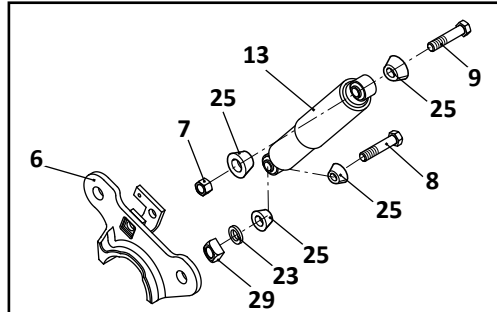

SAF Denotes Product is Genuine SAF-Holland Neway

SAF-HOLLAND NEWAY

RL-196/196A Models
Trailer, Air Suspension

Pivot Connection Kit

30

Axle Connection Kit, 5" Round Axle, 20" Wheels

32

Pivot Connection Kit,
Non-Welded, RL-196A Only

31

RL-196A

Welded Alignment
Pivot Connection Assembly

EZ-Align (Non-Welded)
Pivot Connection Assembly, RL-196A Only

RL-196/196A Models Trailer, Air Suspension							
KEY NO.	EUCLID NO.	GENUINE	MACH NO.	OEM REF.	DESCRIPTION	QTY. PER AXLE	PAGE NO.
27	E-2975	-	-	93600168	Washer, Flat Narrow 1"	2	-
28	E-4421	-	-	93400502	Nut, 1" - 8	2	-
29	E-16606		-	93400367	Square Nut, 3/4" - 10	2	-
30	E-9294	-	G-9294	48100264/ SRK-203	Connection Kit, Pivot, Includes Key Nos. 3, 5, 11, 16	1	112
31	E-16609		-	48100385/ SRK-521	Connection Kit, Pivot, 1 EZ-Align, Includes Key Nos. 3, 5, 11, 15 20, RL-196A Suspension Only	1	112
32	E-4411A	-	G-4411A	48100206/ SRK-149	Connection Kit, 20" Wheels 5" Round Axle, Includes Key Nos, 3, 5, 11, 14	1	114
33	E-4323	-	-	90054007	Height Control Valve, No Dump	1	122
34	E-7852	-	-	48100225/ SRK-168	Linkage Assembly; Universal; Adjustable	1	123