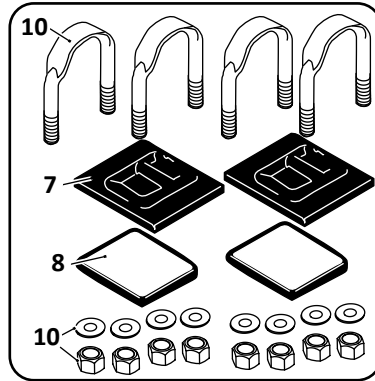

Axle Connection Kit, 5" Round