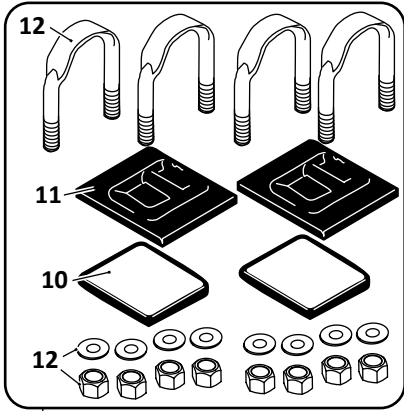

SAF-HOLLAND NEWAY

AR-41/45/75-6,-9,-12/75-1-12/85-A Models
Trailer, Air Suspension

Axle Connection Kit, 5" Round, New Style