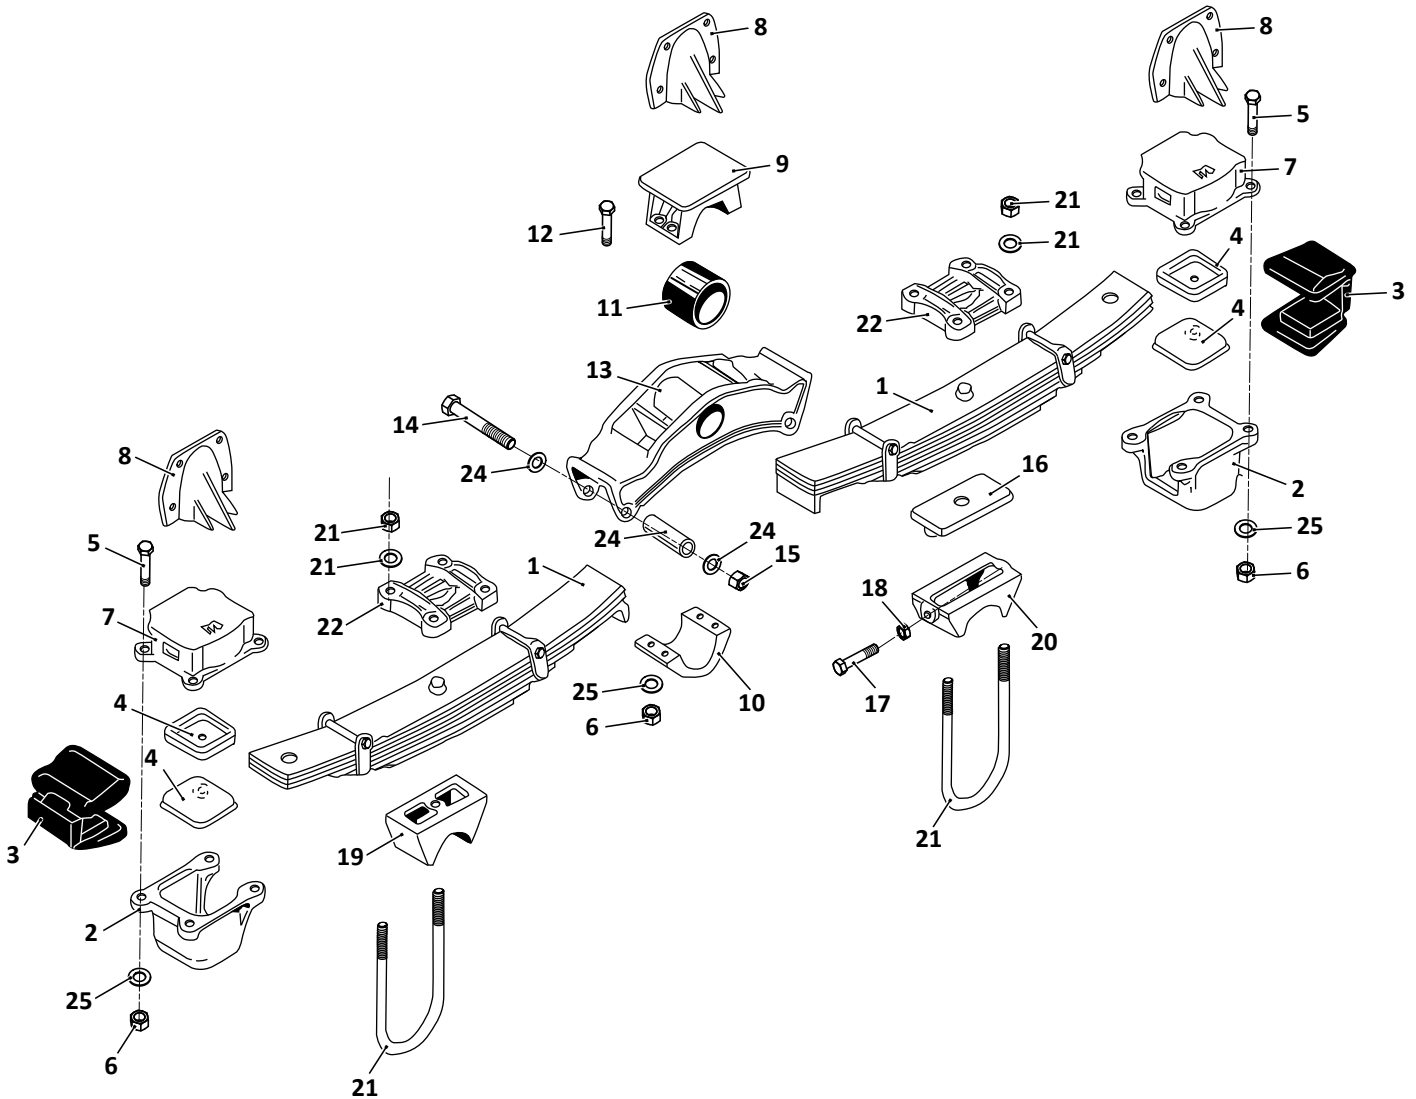

SAF-HOLLAND NEWAY

TL-636-1, -2, -3, -4, -5
Trailer, Four Spring Suspension

TL-636-1, -2, -3, -4, -5 Trailer, Four Spring Suspension							
KEY NO.	EUCLID NO.	GENUINE	MACH NO.	OEM REF.	DESCRIPTION	QTY. PER TANDEM	PAGE NO.
1	S.O.S.	SAF	-	91557005	Spring Assembly, 7 Leaf - 4" Wide	4	-
2	E-4310	SAF	-	91010054	Spring End Cap	4	128
3	E-4307	-	G-4307	91008032	Spring End Boot	4	128
4	E-4306	SAF	-	91001062	Spring End Retainer	8	128
5	E-16590	-	-	93003359	Bolt, 5/8" - 11 x 2-1/2" Long	16	-
6	E-2988	-	-	93400488	Nut, 5/8" - 11	24	-
7	S.O.S.	SAF	-	91018011	Frame Mounting Bracket, Roadside, 2-1/2" High	2	-
	S.O.S.	SAF	-	91018009	Frame Mounting Bracket, Roadside, 4" High	2	-
	S.O.S.	SAF	-	91018016	Frame Mounting Bracket, Roadside, 6" High	2	-
	S.O.S.	SAF	-	91018012	Frame Mounting Bracket, Curbside, 2-1/2" High	2	-
	S.O.S.	SAF	-	91018010	Frame Mounting Bracket, Curbside, 4" High	2	-
	S.O.S.	SAF	-	91018017	Frame Mounting Bracket, Curbside, 6" High	2	-
8	S.O.S.	SAF	-	91044007	Frame Mounting Bracket, Flanges Optional	6	-
9	S.O.S.	SAF	-	91018025	Equalizer Frame Mounting Bracket, 3-7/16" High	2	-
	S.O.S.	SAF	-	91018024	Equalizer Frame Mounting Bracket, 4-15/16" High	2	-
	S.O.S.	SAF	-	91018023	Equalizer Frame Mounting Bracket, 6-15/16" High	2	-
10	S.O.S.	SAF	-	91010057	Equalizer Mounting Bracket Cap	2	-
11	E-1335	-	-	91008037	Bushing, Equalizer, Rubber	2	128
12	E-4348	-	-	93003345	Bolt, 5/8" - 11 x 2" Long	8	-
13	S.O.S.	SAF	-	91515006	Equalizer Assembly	2	-
14	S.O.S.	SAF	-	93003017	Bolt, 1/2" - 13 x 6" Long	4	-
15	S.O.S.	SAF	-	93400482	Nut, 1/2" - 13	4	-
16	S.O.S.	SAF	-	91001078	Alignment Plate	2	-
17	S.O.S.	SAF	-	93200079	Bolt, 3/4" - 10 x 3-1/4" Long	4	-
18	S.O.S.	SAF	-	93400268	Jam Nut, 3/4" - 10	4	-
19	S.O.S.	SAF	-	91001074	Axle Seat, 4-1/2" Round Axle, -1", -2", -4" Ride Height	2	-
	S.O.S.	SAF	-	91001069	Axle Seat, 4-1/2" Round Axle, -3", -5" Ride Height	2	-
	S.O.S.	SAF	-	91001075	Axle Seat, 5" Round Axle, -1", -2", -4" Ride Height	2	-
	S.O.S.	SAF	-	91001070	Axle Seat, 5" Round Axle, -3", -5" Ride Height	2	-
20	S.O.S.	SAF	-	91001071	Adjustable Axle Seat, 4-1/2" Round Axle, -1", -2", -4" Ride Height	2	-
	S.O.S.	SAF	-	91001076	Adjustable Axle Seat, 4-1/2" Round Axle, -3", -5" Ride Height	2	-
	S.O.S.	SAF	-	91001072	Adjustable Axle Seat, 5" Round Axle, -1", -2", -4" Ride Height	2	-
	S.O.S.	SAF	-	91001077	Adjustable Axle Seat, 5" Round Axle, -3", -5" Ride Height	2	-
21	S.O.S.	SAF	-	90042106	U-Bolt Assembly, Round Bend 7/8" - 9 x 4-1/2" Wide x 11-1/2" Long	8	-
	S.O.S.	SAF	-	90042110	U-Bolt Assembly, Round Bend 7/8" - 9 x 4-1/2" Wide x 12-1/2" Long	8	-
	E-UB8166-12	-	-	90041174	U-Bolt Assembly, Round Bend 7/8" - 9 x 5" Wide x 12" Long	8	-
22	E-4300	SAF	-	91010108	Top Plate	4	128
23	S.O.S.	SAF	-	91036083	Equalizer Tube End	4	-
24	S.O.S.	SAF	-	93600138	Washer, 1/2"	8	-
25	E-2547	-	-	93900025	Flat Washer, 5/8"	24	-

SAF Denotes Product is Genuine SAF-Holland Neway