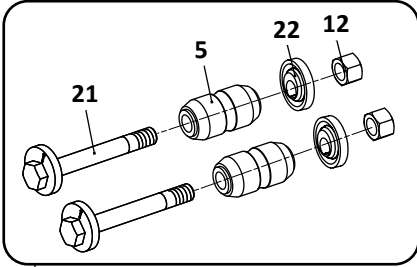

 Denotes Product is Genuine SAF-Holland Neway

SAF-HOLLAND NEWAY

RL-228 Standard Trailer, Air Suspension

Pivot Connection Kit

27

Pivot Connection Kit

28

Pivot Connection Kit, EZ-Align