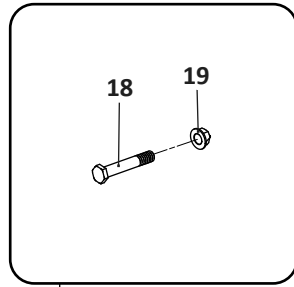

SAF Denotes Product is Genuine SAF-Holland Neway

SAF-HOLLAND NEWAY

Binkley-Duralite SP900 Trailer, Four Spring Suspension

Torque Arm Bolt & Nut Assembly

11

Equalizer Bolt & Nut Assembly

20

Rebound Bolt Assembly