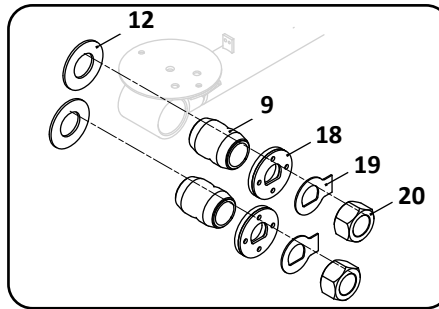

SAF-HOLLAND NEWAY

AD-123/246/369 Series
Truck, Air Suspension

Pivot Connection Kit

32

Transverse Beam Connection Kit

33

Thru Bolt Style, 5-3/4" Round Axle Connection Kit

34