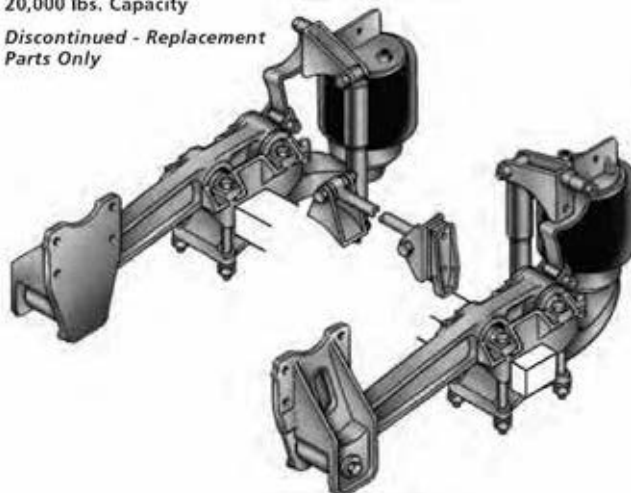

AD Series

Up to 30,000 lbs. Capacity

ADL Series

ADL: Up to 20,000 lbs. Capacity
ADLSD: Up to 23,000 lbs. Capacity

ARDAB Series

20,000 lbs. Capacity
Discontinued - Replacement
Parts Only

SAF-HOLLAND NEWAY

Neway Model Identification — Truck Suspensions