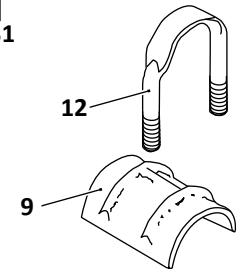

31

Pivot Connection Kit

32

AR-45-1

Upper Shock Bracket and Air Spring Plate
AR-75-6 & AR-85A

**AR-41/45/75-6,-9,-12/75-1-12/85-A Models
Trailer, Air Suspension**

KEY NO.	EUCLID NO.	GENUINE	MACH NO.	OEM REF.	DESCRIPTION	QTY. PER AXLE	PAGE NO.
25	S.O.S.		-	93600072	Washer, 1/2", MAF9039 & FS9030 Air Spring	2	-
	S.O.S.		-	93600072	Washer, 1/2", FS9307 Air Spring	4	-
26	S.O.S.		-	93600077	Lock Washer, 3/4"	4	-
27	E-4403	-	-	90508004	Bushing, Rubber	8	121
	E-8684	-	-	-	Bushing, Poly	8	121
28	E-4338		-	90519009	Lower Shock Bracket	2	121
	S.O.S.		-	90519425	Lower Shock Bracket, AR-45 & AR-45-1 Only	2	-
29	E-4321	-	-	90033785	Air Spring Mounting Plate, AR-75 & 85A Only	2	121
30	E-2977A	-	G-2977A	48100108/ SRK-64	Connection Kit, Axle, 5" Round, New Style, Includes Key Nos. 10, 11, 12	1	120
	E-4390	-	G-4390	48100181/ SRK-128	Connection Kit, Axle, 5" Round, AR-75-6,-9 Suspension, Includes Key Nos. 10, 11, 12	1	120
31	E-6898	-	G-6898	48100112/ SRK-68	Connection Kit, Axle, 5" Square, Includes Key Nos. 10, 11, 12	1	120
32	E-4398A	-	G-4398A	48100202 / SRK-145	Connection Kit, Pivot, Includes Key Nos. 2, 5, 6, 14	1	111
33	E-4323	-	-	90054007	Height Control Valve, No Dump	1	122
	E-9623	-	-	H00450CA	Height Control Valve, Universal, No Dump, Hadley 450 Series	1	122
	E-14729	-	-	H01500UN	Height Control Valve, Universal, No Dump, Hadley Next Gen Series	1	122
34	E-7852	-	-	48100225/ SRK-168	Linkage Assembly; Universal; Adjustable	1	123