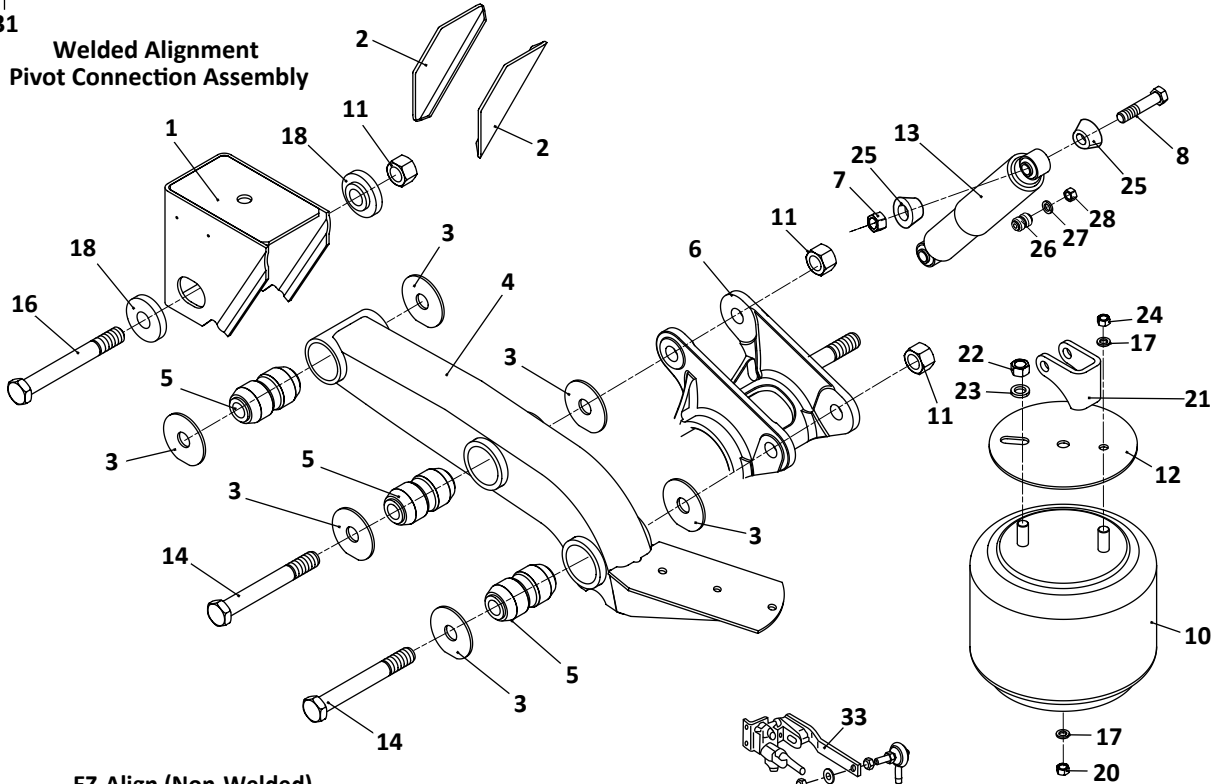

SAF-HOLLAND NEWAY

RL-196/196A Models
Trailer, Air Suspension

30

32

31