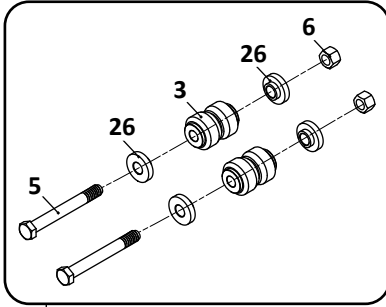

SAF-HOLLAND NEWAY

ARD-120-6, -8, -238-6
Truck, Air Suspension

Pivot Connection Kit,
with Alignment Bushing