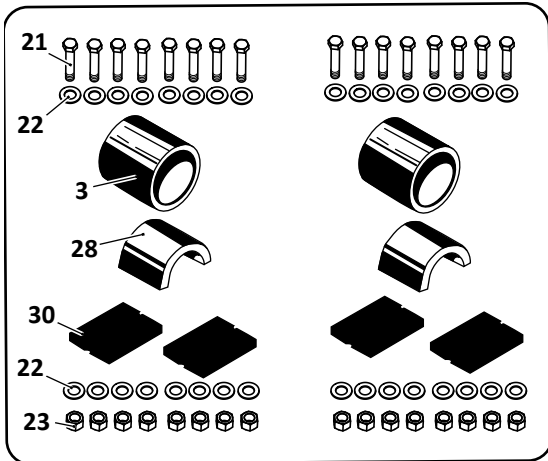

SAF-HOLLAND NEWAY

RTS-536, RTS-544

Trailer, Tandem Spring Suspension

Axle & Trunnion Connection Kit, 5" Round

34