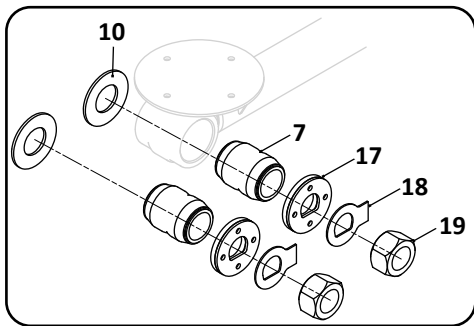

 Denotes Product is Genuine SAF-Holland Neway

SAF-HOLLAND NEWAY

AD-130/260/390 Series
Truck, Air Suspension

Front Pivot, Heavy Duty Connection Kit

32

Axle, Bar Pin Connection Kit

33

Transverse Beam Connection Kit