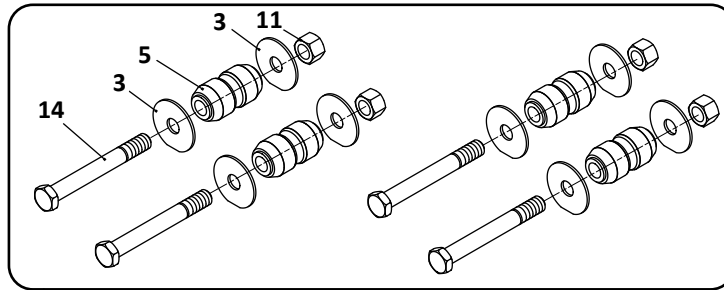

SAF Denotes Product is Genuine SAF-Holland Neway

SAF-HOLLAND NEWAY

RL-196/196A Models
Trailer, Air Suspension

Pivot Connection Kit

30

Axle Connection Kit, 5" Round Axle, 20" Wheels

32

Pivot Connection Kit,
Non-Welded, RL-196A Only