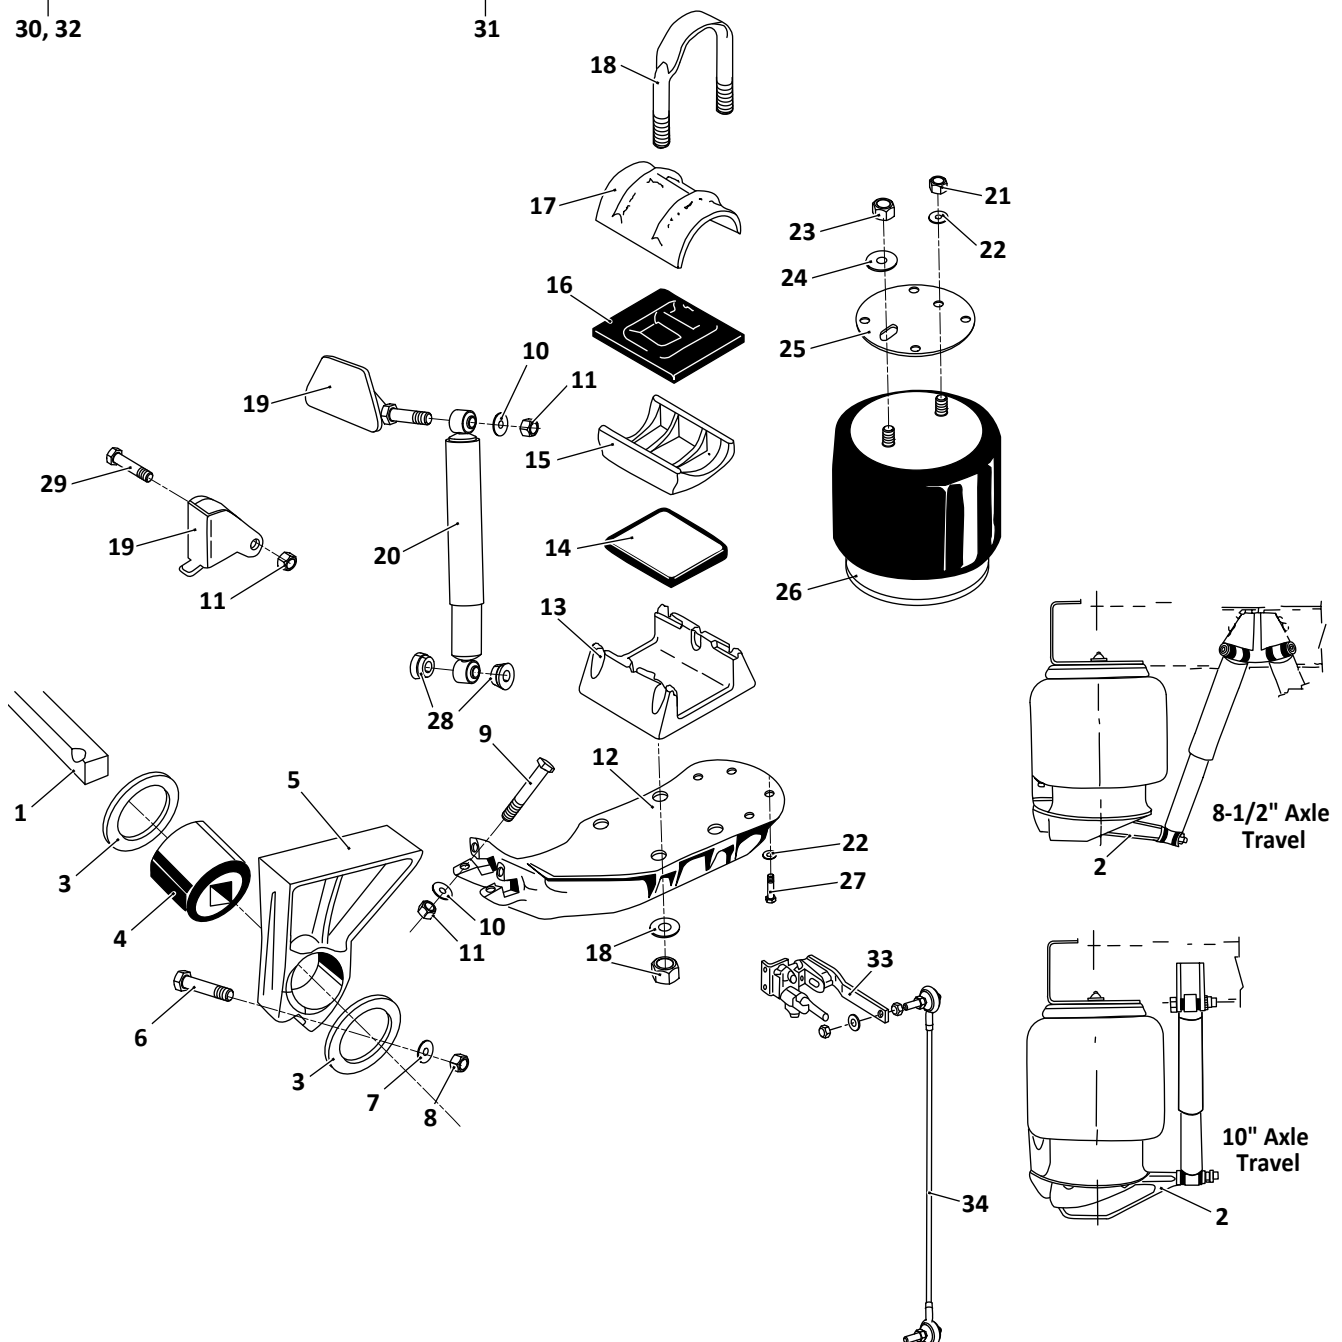

SAF-HOLLAND NEWAY

AR-120-US, AR-120-US-L, AR-125-US, AR-125-US-L

Trailer, Air Suspension

Axle Connection Kit, 5" Round

Axle Connection Kit, 5" Square

**AR-120-US, AR-120-US-L, AR-125-US, AR-125-US-L
Trailer, Air Suspension**