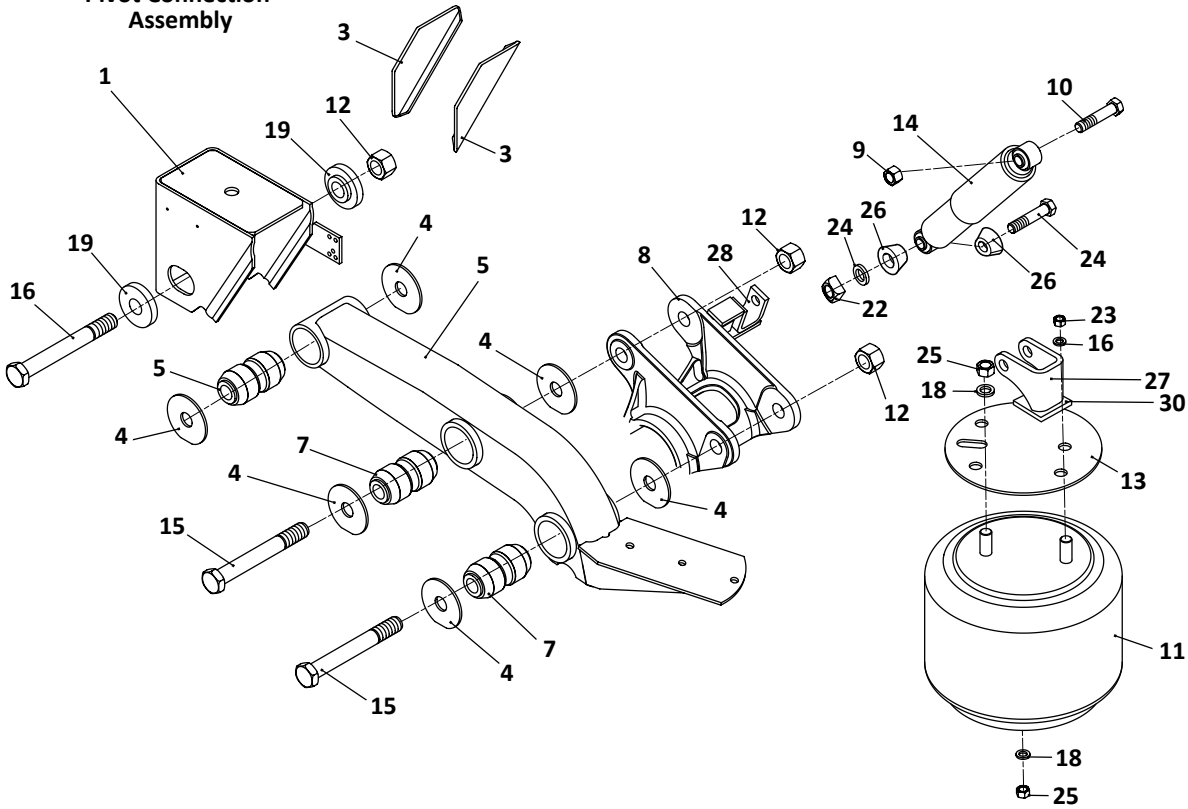

33

Axle Connection Kit, 5" Round

34

Welded Alignment
Pivot Connection
Assembly

EZ Align (Non-Welded) Pivot Connection Assembly

AR-250-12, -14, -15, -16, -17 Trailer, Air Suspension							
KEY NO.	EUCLID NO.	GENUINE	MACH NO.	OEM REF.	DESCRIPTION	QTY. PER AXLE	PAGE NO.
27	S.O.S.	SAF	-	90018515	Upper Shock Bracket	2	-
28	S.O.S.	SAF	-	90519773	Lower Shock Bracket	2	-
30	S.O.S.	SAF	-	90033019	Plate	2	-
31	S.O.S.	SAF	-	93003609	Bolt, 3/4" - 10 x 4" Long	2	-
32	E-4398A	-	G-4398A	48100202/ SRK-145	Connection Kit, Pivot, Includes Key Nos. 4, 6, 12, 16	1	111
33	E-16635	SAF	-	48100294/ SRK-232	Connection Kit, Pivot, Non-Weld, Includes Key Nos. 4, 6, 12, 17, 21	1	112
34	E-4411A	-	G-4411A	48100206/ SRK-149	Connection Kit, 5" Round Axle, Includes Key Nos. 4, 7, 12, 15	1	114
35	E-4323	-	-	90054007	Height Control Valve, No Dump	1	122
	E-9623	-	-	H00450CA	Height Control Valve, Universal, No Dump, Hadley 450 Series	1	122
	E-14729	-	-	H01500UN	Height Control Valve, Universal, No Dump, Hadley Next Gen Series	1	122
36	E-7852	-	-	HPB450- 3/48100224/225	Linkage Assembly; Universal; Adjustable	1	123