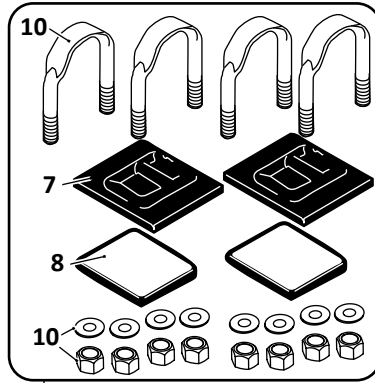

 Denotes Product is Genuine SAF-Holland Neway

SAF-HOLLAND NEWAY

ART 500/505/551/555 Models
Truck, Air Suspension

Pivot Connection Kit

28

Axle Connection Kit, 5" Round

29

Axle Connection Kit, 5" Square

30

505 & 555 Models

505 & 555 Models

ART 500/505/551/555 Models Truck, Air Suspension							
KEY NO.	EUCLID NO.	GENUINE	MACH NO.	OEM REF.	DESCRIPTION	QTY. PER AXLE	PAGE NO.
20	E-4403	-	-	90508004	Bushing, Rubber	8	121
	E-8684	-	-	-	Bushing, Poly	8	121
21	E-4358	-	-	93400506	Nut, 1-1/8" - 7	2	-
22	E-15256	-	-	93400136	Nut, 1/2" - 13	2	-
23	S.O.S.		-	93600072	Washer, 1/2"	8	-
24	S.O.S.		-	93002893	Bolt, 1/2" - 13 x 1" Long	6	-
25	E-1107	-	-	93400149	Nut, 3/4" - 16	2	-
26	S.O.S.		-	93600077	Lock Washer, 3/4"	2	-
27	E-2545	-	-	93600005	Washer, 3/4"	2	-
28	E-4398A	-	G-4398A	48100202/ SRK-145	Connection Kit, Pivot, Includes Key Nos. 4, 5, 16, 21	1	111
29	E-2977A	-	G-2977A	48100108/ SRK-64	Connection Kit, 5" Round Axle, 9" Long U-bolts, Includes Key Nos. 7, 8, 10	1	120
	E-16568	-	-	48100110/ SRK-66	Connection Kit, 5" Round Axle, 10-1/2" Long U-Bolts, Includes Key Nos. 7, 8, 10	1	120
	E-4390	-	G-4390	48100181/ SRK-128	Connection Kit, 5" Round Axle, 12-1/2" Long U-Bolts, Includes Key Nos. 7, 8, 10	1	120
30	E-6898	-	G-6898	48100112/ SRK-68	Connection Kit, 5" Square Axle, Includes Key Nos. 7, 8, 10	1	120
31	E-16622		-	48100216/ SRK-159	Coil Spring Replacement Kit, For "B" Models Only	1	116
	S.O.S.		-	SRK-173	Coil Spring Replacement Kit, Includes Installation Tool, For "C" Models Only	1	-
32	E-4399		-	48100144/ SRK-96	Cam Assembly, 1"	1	116
	E-4400		-	48100151/ SRK-103	Coil Spring Lift Kit, 1/2" Pin	1	116
	E-10799		-	48100215/ SRK-158	Coil Spring Lift Kit for ART-505C	1	116
33	E-4323	-	-	90054007	Height Control Valve, No Dump	1	122
34	E-7852	-	-	48100225/ SRK-168	Linkage Assembly; Universal; Adjustable	1	123