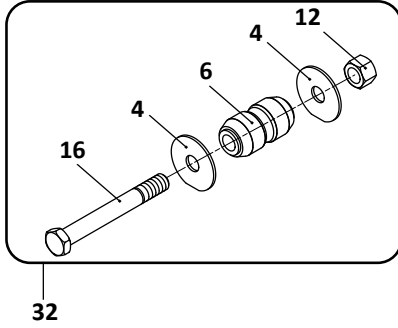

SAF-HOLLAND NEWAY

AR-250-12, -14, -15, -16, -17
Trailer, Air Suspension

Pivot Connection Kit, Welded