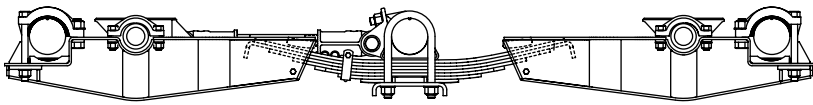

SAF-HOLLAND NEWAY

TR-8750/TR-8900 Series Mechanical Tri-Axle Trailer Suspension

TR-8750/TR-8900 Series Mechanical Tri-Axle Trailer Suspension

KEY NO.	EUCLID NO.	GENUINE	MACH NO.	OEM REF.	DESCRIPTION	QTY. PER TRI-AXLE	PAGE NO.
1	S.O.S.	SAF	-	91557172	Spring Assembly	2	-
2	E-9534	SAF	-	91015015	Equalizing Beam, 5" Round Axle	4	129
	S.O.S.	SAF	-	91515011	Equalizing Beam, 5 3/4" Round Axle	4	-
3	E-16588	SAF	-	91038290	Trunnion Tube 3-1/2" OD x 1/2" Wall x 44-1/4" Long	2	130
4	S.O.S.	SAF	-	91501011	Trunnion Clamp, Rear	2	-
5	S.O.S.	SAF	-	91518040	Front Trunnion Clamp, Roadside	1	-
	S.O.S.	SAF	-	91518041	Front Trunnion Clamp, Curbside	1	-
6	E-2989	SAF	-	93003633	Bolt, 3/4-10 x 5" Long	8	-
7	E-2935	-	-	91008112	Trunnion Bushing, Rubber	4	129
	E-7443	-	-	90008011	Trunnion Bushing, Poly	4	129

SAF Denotes Product is Genuine SAF-Holland Neway

MeritorPartsXpress.com
700E-SAF (05-19)

U.S. 888-725-9355
Canada 800-387-3889