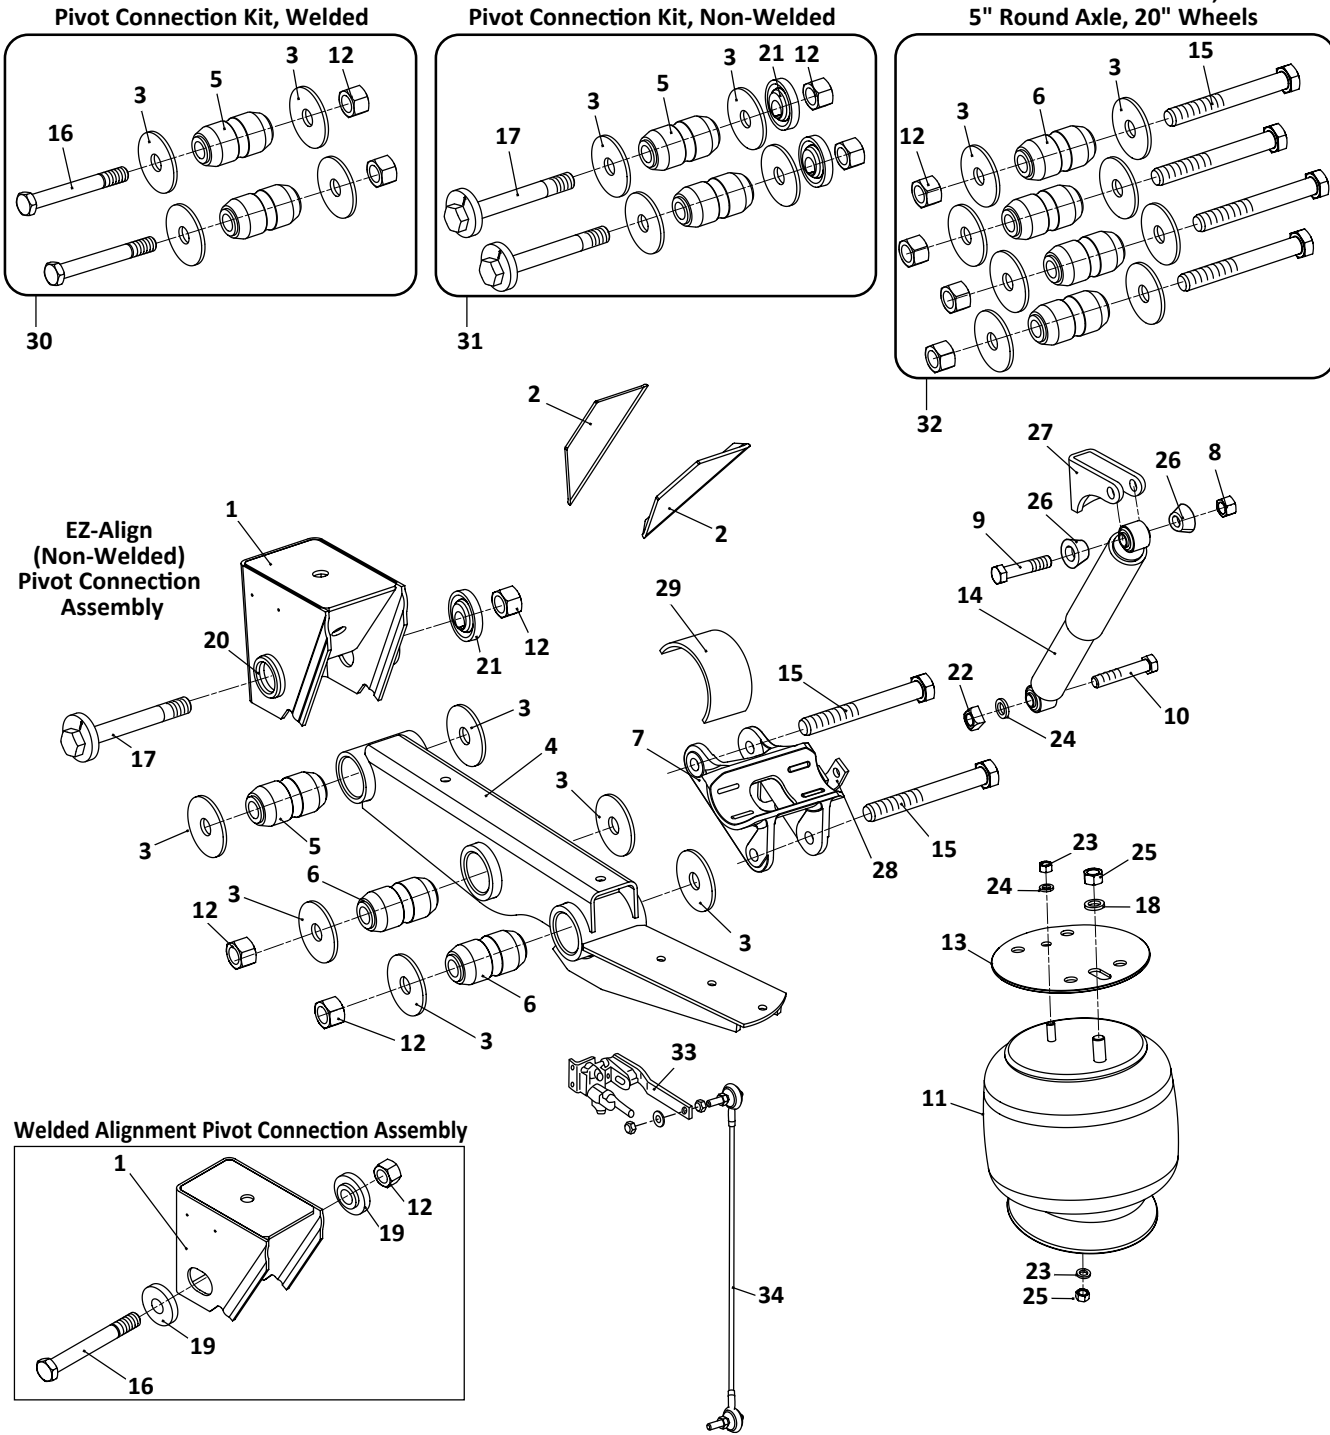

SAF-HOLLAND NEWAY

ARU-92-8, -9, -10, -12 Trailer, Air Suspension

ARU-92-8, -9, -10, -12 Trailer, Air Suspension							
KEY NO.	EUCLID NO.	GENUINE	MACH NO.	OEM REF.	DESCRIPTION	QTY. PER AXLE	PAGE NO.
1	S.O.S.		-	90520346	Frame Bracket, Adjustable Assembly, 8" Ride Height	2	-
	S.O.S.		-	90519710	Frame Bracket, Adjustable Assembly, 9" Ride Height	2	-
	S.O.S.		-	90520395	Frame Bracket, Adjustable Assembly, 10" Ride Height	2	-
	S.O.S.		-	90519712	Frame Bracket, Adjustable Assembly, 12" Ride Height	2	-

Denotes Product is Genuine SAF-Holland Neway