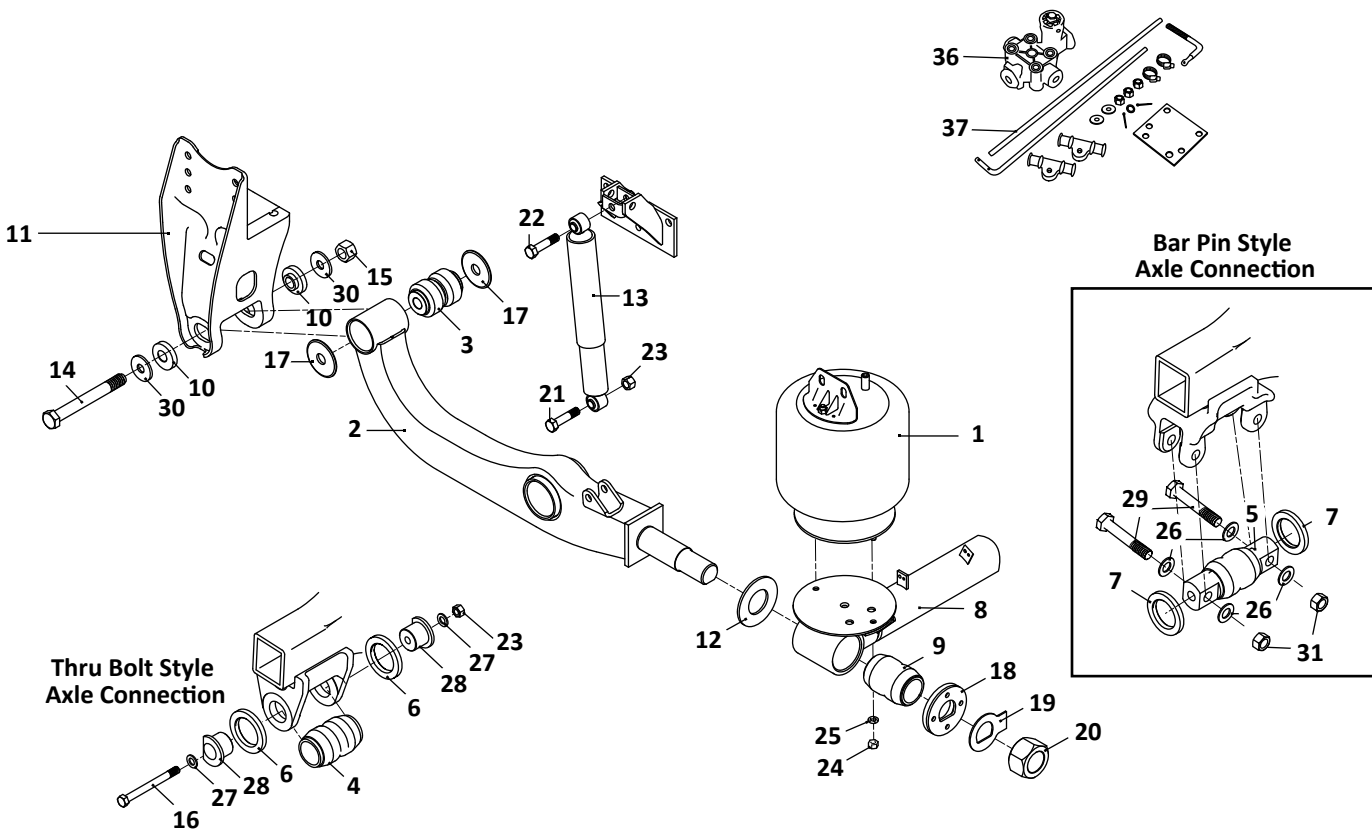

Axle, Bar Pin Style Connection Kit

35

Thru Bolt Style Axle Connection

Bar Pin Style Axle Connection

**AD-123/246/369 Series
Truck, Air Suspension**

KEY NO.	EUCLID NO.	GENUINE	MACH NO.	OEM REF.	DESCRIPTION	QTY. PER AXLE	PAGE NO.
1	FS9471	-	-	90557146	Firestone Air Spring, Includes Mounting Bracket, 10" Ride Height	2	-
	MAF9471	-	-	90557146	Meritor Air Spring, Includes Mounting Bracket, 10" Ride Height	2	-
	FS9472	-	-	90557147	Firestone Air Spring, Includes Mounting Bracket, 6.75" & 8.75" Ride Height	2	-
2	S.O.S.	SAF	-	Various	Equalizer Beam Assembly	2	-
3	E-9292	-	G-9292	90008252	Beam Bushing, Pivot, Rubber	2	106
4	E-4253	-	-	90008008	Bushing, Axle Connection, Thru Bolt Style, Rubber	2	107
	E-8681	-	-	-	Bushing, Axle Connection, Thru Bolt Style, Poly	2	107
5	E-10678	SAF	-	90008175	Bushing, Axle Connection, Bar Pin Style, Rubber	2	107
6	E-4315	-	-	90001065	Washer for Thru Bolt Style Connection	4	-
7	S.O.S.	SAF	-	90001205	Washer for Bar Pin Style Connection	4	-
8	S.O.S.	SAF	-	90545220	Transverse Beam Assembly	1	-
9	E-4252	-	G-4252	90008219	Bushing, Transverse Beam, Rubber	2	107
10	E-4267	-	-	90008120	Alignment Block	2	109
11	S.O.S.	SAF	-	Various	Frame Bracket, Left Hand	1	-
	S.O.S.	SAF	-	Various	Frame Bracket, Right Hand	1	-
12	E-15724	SAF	-	93600498	Spacer Washer	2	-
13	M85906	-	-	90045099	Shock Absorber	2	-
	M85909	-	-	90045132	Shock Absorber (Optional, 24-1/4" Extended Length)	2	-
14	E-4364	-	-	93201055	Bolt, 1-1/8" - 7 x 9-1/4" Long	2	-
15	E-4358	-	-	93400506	Nut, 1-1/8" - 7	2	-
16	S.O.S.	SAF	-	93003693	Bolt, 3/4" - 10 x 7-1/2" Long	2	-
17	E-4363	SAF	-	93600502	Washer Pivot Spacer, 1-1/8" ID x 4" OD x 1/4" Thick	2	-
18	E-15722	SAF	-	90036006	Locking Spacer Assembly	2	110
19	E-16617	SAF	-	93600533	Lock Tab Washer	2	110
20	E-16611	SAF	-	93400607	Nut, 2-1/4" - 8	2	-
21	S.O.S.	SAF	-	93003615	Bolt, 3/4" - 10 x 4-1/4" Long	2	-
22	E-4345	-	-	93003591	Bolt, 3/4" - 10 x 3-1/4" Long	2	-
23	E-4347	-	-	93400492	Nut, 3/4" - 10	2	-
24	E-15256	-	-	93400136	Nut, 1/2" - 13	2	-
25	S.O.S.	SAF	-	93600072	Washer, 1/2"	2	-
26	E-2975	-	-	93600168	Washer, Flat Narrow 1"	4	-
27	E-2545	-	-	93600156	Plain Washer	4	-
28	S.O.S.	SAF	-	90001002	Bushing, Adapter	4	-
29	E-15192	-	-	93004301	Bolt, 1" - 8 x 6" Long	2	-
30	E-16575	SAF	-	90036174	Lock Tab Washer	4	-
31	E-4421	-	-	93400502	Nut, 1" - 8	4	-
32	E-9300A	SAF	-	48100260/SRK-200	Pivot Connection Kit, Includes Key Nos. 14, 15, 3, 17	1	111
33	E-16624	SAF	-	48100276/ SRK-214	Transverse Beam Connection Kit, Includes Key Nos. 9, 12, 18, 19, 20	1	114
34	E-4387	-	G-4387	48100124/ SRK-80	Connection Kit, Thru Bolt Style, 5-3/4" Round Axle, Includes Key Nos. 4, 6, 16, 23, 27, 28	1	113
35	E-15340	SAF	-	48100315/ SRK-452	Connection Kit, Axle, Bar Pin Style, Includes Key Nos. 5, 7, 26, 29, 31	1	113
36	E-13922	-	-	90554241	Height Control Valve	1	122
37	E-16623	-	-	48100267/SRK-205	Linkage, Height Control Valve	1	123