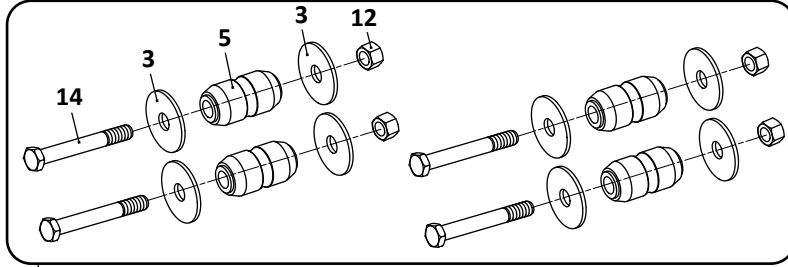

Axle Connection Kit, 5" Round Axle, 20" Wheels