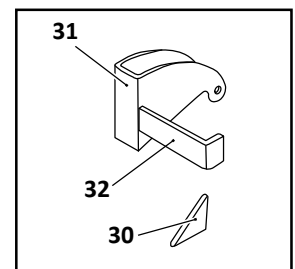

35

Axle Connection Kit, 5" Square

36

AR-80

AR-70, AR-80, AR-95 Models Trailer, Air Suspension							
KEY NO.	EUCLID NO.	GENUINE	MACH NO.	OEM REF.	DESCRIPTION	QTY. PER AXLE	PAGE NO.
1	S.O.S.		-	Various	Frame Bracket, Adjustable Assembly	2	-
2	S.O.S.		-	Various	Angle Brace	4	-
3	E-4268		-	90008091	Alignment Block, Outer AR-70 & 95 Suspension	4	109
	E-4265		G-4265	90008092	Alignment Block, Inner AR-70 & 95 Suspension	4	109
	E-9284		G-9284	90008147	Alignment Block, AR-80 Suspension	4	109
4	E-4363	-	-	90036177	Washer, 1-1/8"	4	-
5	M83126	-	-	90044626	Shock Absorber, AR-70 Suspension	2	-
	M89430	-	-	90144626	Shock Absorber, Adjustable, AR-70 Suspension	2	-
	M83125	-	-	90044625	Shock Absorber, AR-95 Suspension	2	-
	M83123	-	-	90044046	Shock Absorber, AR-80-6.75 Suspension	2	-
	M89405	-	-	90044046	Shock Absorber, Adjustable, AR-80-6.75 Suspension	2	-
	M85045	-	-	90044868	Shock Absorber, AR-80-9 Suspension	2	-
	M83126	-	-	90044626	Shock Absorber, AR-80-9 WST Suspension	2	-
6	S.O.S.		-	90018179	Lower Shock Bracket, AR-75 & AR-95	2	-
	S.O.S.		-	90519425	Lower Shock Bracket, AR-80-6.75 & -9-WST Suspension	2	-
	S.O.S.		-	90520276	Lower Shock Bracket, AR-80-9 Suspension	2	-
7	S.O.S.		-	90515624	Equalizer Beam Assembly, Roadside	1	-
	S.O.S.		-	90515625	Equalizer Beam Assembly, Curbside	1	-
8	E-4382A	-	G-4382A	90008139	Bushing, Pivot, Rubber	2	106
	E-8683	-	-	-	Bushing, Pivot, Poly	2	106
9	E-4292		G-4292	90001006	Axle Seat, AR-70, AR-95 9" & 14" Ride Height	2	118
	S.O.S.		-	90001008	Axle Seat, AR-95 12" & 17" Ride Height	2	-
	E-4293		-	90001131	Axle Seat, AR-80 Suspension	2	118
10	E-4321	-	-	90033785	Air Spring Mounting Plate	2	121
11	FS9121	-	-	90557078	Firestone Air Spring, AR-70, AR-80-6.75 Suspension	2	-
	MAF9121	-	-	90557078	Meritor Air Spring, AR-70, AR-80-6.75 Suspension	2	-
	FS9122	-	-	90557077	Firestone Air Spring, AR-95	2	-
	MAF9122	-	-	90557077	Meritor Air Spring, AR-95	2	-
	FS9134	-	-	90557125	Firestone Air Spring, AR-80-9 & -9-WST Suspension	2	-
12	E-UB8479-090	-	-	90041878	U-Bolt Assembly, Flat Round Bend, 1" - 14 x 6-5/16" Wide x 9" Long	4	-
	E-UB8578-094	-	-	90041997	U-Bolt Assembly, Flat Square Bend, 1" - 14 x 6-5/16" Wide x 9-1/2" Long	4	-
	E-UB8479-124A	-	-	90042792	U-Bolt Assembly, Flat Round Bend, 1" - 14 x 6-3/8" Wide x 12-1/2" Long	2	-
	E-UB8578-124A	-	-	90042795	U-Bolt Assembly, Flat Square Bend, 1" - 14 x 6-3/8" Wide x 12-1/2" Long	2	-
13	E-4364	-	-	93201055	Bolt, 1-1/8" - 7 x 9-1/4" Long	2	-
14	E-4358	-	-	93400506	Nut, 1-1/8" - 7	2	-
15	S.O.S.		-	93600072	Washer, 1/2"	8	-
16	S.O.S.		-	93002893	Bolt, 1/2" - 13 x 1" Long	6	-
17	E-15256	-	-	93400136	Nut, 1/2" - 13	2	-