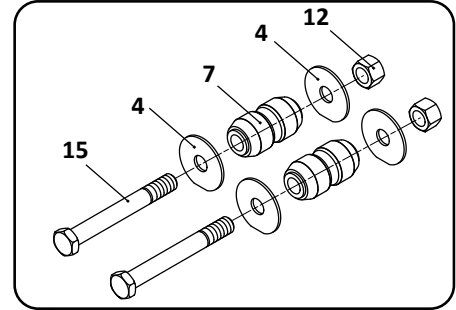

● SAF Denotes Product is Genuine SAF-Holland Neway

SAF-HOLLAND NEWAY

AR-250-12, -14, -15, -16, -17
Trailer, Air Suspension

Pivot Connection Kit, Welded

32

Pivot Connection Kit, Non-Welded

33

Axle Connection Kit, 5" Round