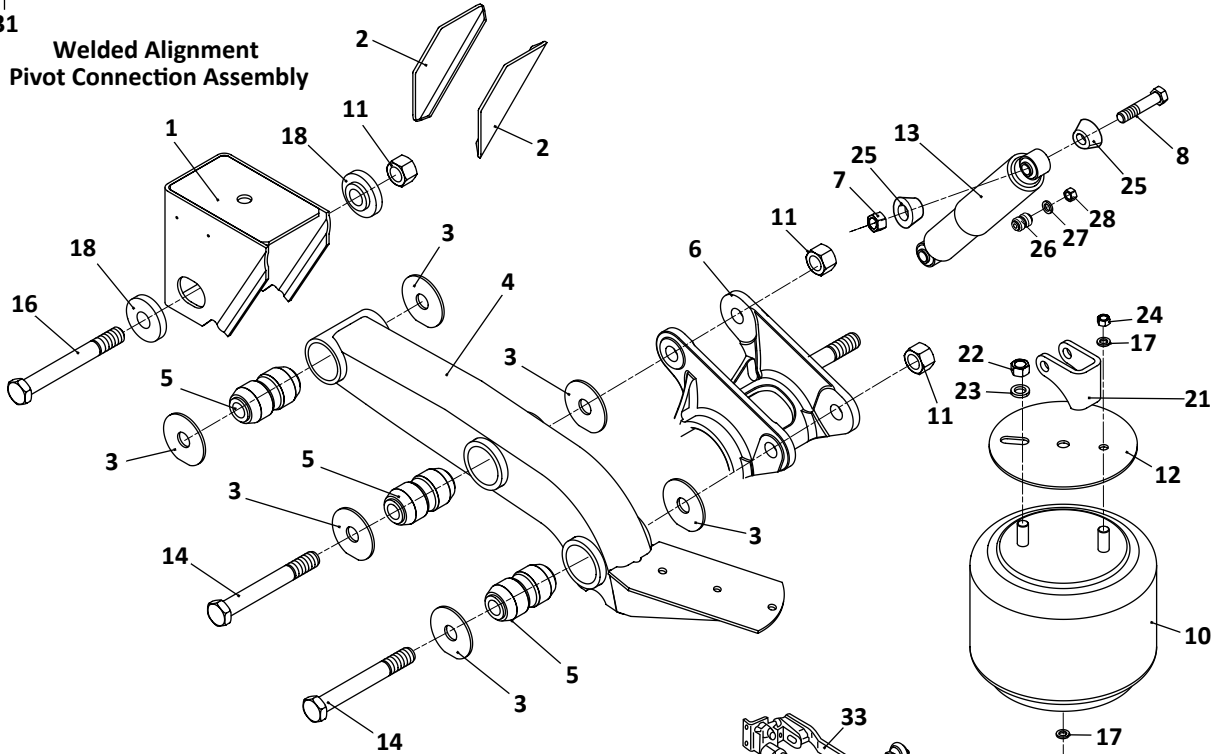

31

RL-196A

Welded Alignment
Pivot Connection Assembly

EZ-Align (Non-Welded)
Pivot Connection Assembly, RL-196A Only

RL-196/196A Models Trailer, Air Suspension							
KEY NO.	EUCLID NO.	GENUINE	MACH NO.	OEM REF.	DESCRIPTION	QTY. PER AXLE	PAGE NO.
27	E-2975	-	-	93600168	Washer, Flat Narrow 1"	2	-
28	E-4421	-	-	93400502	Nut, 1" - 8	2	-
29	E-16606		-	93400367	Square Nut, 3/4" - 10	2	-
30	E-9294	-	G-9294	48100264/ SRK-203	Connection Kit, Pivot, Includes Key Nos. 3, 5, 11, 16	1	112
31	E-16609		-	48100385/ SRK-521	Connection Kit, Pivot, 1 EZ-Align, Includes Key Nos. 3, 5, 11, 15 20, RL-196A Suspension Only	1	112
32	E-4411A	-	G-4411A	48100206/ SRK-149	Connection Kit, 20" Wheels 5" Round Axle, Includes Key Nos, 3, 5, 11, 14	1	114
33	E-4323	-	-	90054007	Height Control Valve, No Dump	1	122
34	E-7852	-	-	48100225/ SRK-168	Linkage Assembly; Universal; Adjustable	1	123