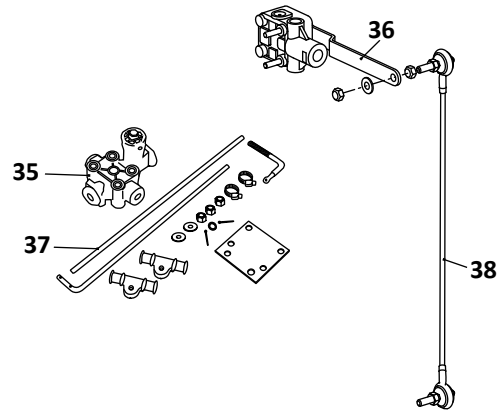

SAF-HOLLAND NEWAY

ARD-234-6

Truck, Air Suspension

32

33

34

Thru Bolt Style Axle Connection