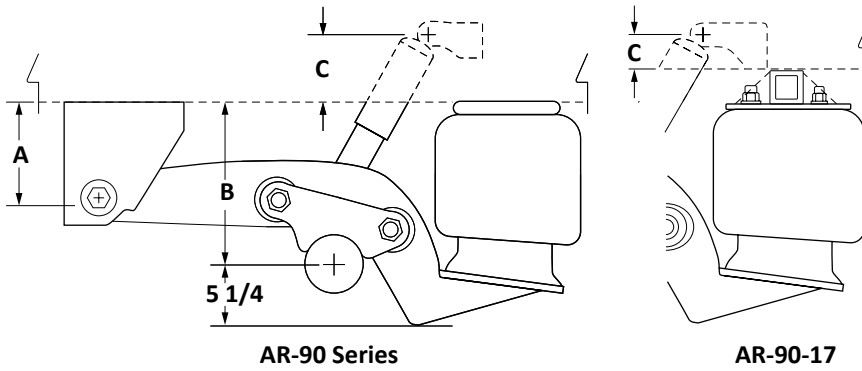

SAF-HOLLAND NEWAY

Neway Model Identification — Trailer Suspensions

AR-90, AR-90-1, AR-92 and AR-93 Series

MODEL	A DIMENSION	B DIMENSION	C DIMENSION
AR-90-14	8.25	14	5.50
AR-90-15	8.25	15	5.50
AR-90-16	10.63	16	4.75
AR-90-17	11.75	17	5.50