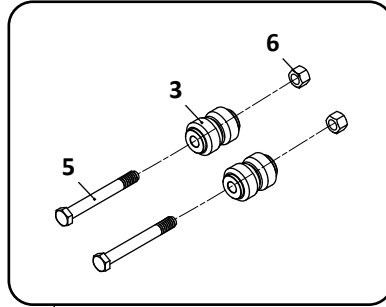

 Denotes Product is Genuine SAF-Holland Neway

SAF-HOLLAND NEWAY

ARD-120-6, -8, -238-6
Truck, Air Suspension

Pivot Connection Kit,
with Alignment Bushing

31

Pivot Connection Kit,
without Alignment Bushing

32