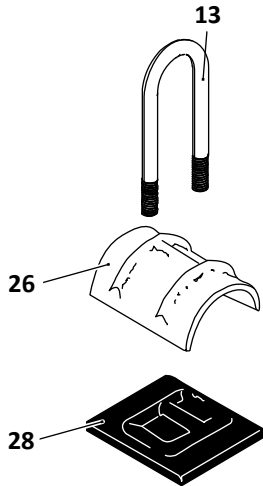

Axle Connection Kit, 5" Round Axle
Heavy-Duty, 9" & 14" Ride Height

Pivot Connection Kit

**AR-95A-9-HD, -12-HD, -14-HD, -17-HD
Trailer, Air Suspension**

KEY NO.	EUCLID NO.	GENUINE	MACH NO.	OEM REF.	DESCRIPTION	QTY. PER AXLE	PAGE NO.
29	E-4403	-	-	90508004	Bushing, Rubber	8	121
	E-8684	-	-	-	Bushing, Poly	8	121
30	S.O.S.		-	90032137	Gusset, 14" & 17" Ride Height	2	-
31	S.O.S.		-	90018427	Upper Shock Bracket	2	-
32	S.O.S.		-	90018527	Bracket	2	-
33	S.O.S.		-	90024664	Support	2	-
34	S.O.S.		-	90023876	Reinforcement Bracket	2	-
35	E-16549		-	48100186/ SRK-132	Connection Kit, 5" Round Axle Heavy-Duty, 9" & 14" Ride Height, Includes Key Nos. 13, 27, 28	1	120
36	E-4398A	-	G-4398A	48100202/ SRK-145	Connection Kit, Pivot, Includes Key Nos. 5, 9, 14, 15	1	111
37	E-4323	-	-	90054007	Height Control Valve, No Dump	1	122
	E-9623	-	-	H00450CA	Height Control Valve, Universal, No Dump, Hadley 450 Series	1	122
	E-14729	-	-	H01500UN	Height Control Valve, Universal, No Dump, Hadley Next Gen Series	1	122
38	E-7852	-	-	HPB450- 3/48100224/225	Linkage Assembly; Universal; Adjustable	1	123