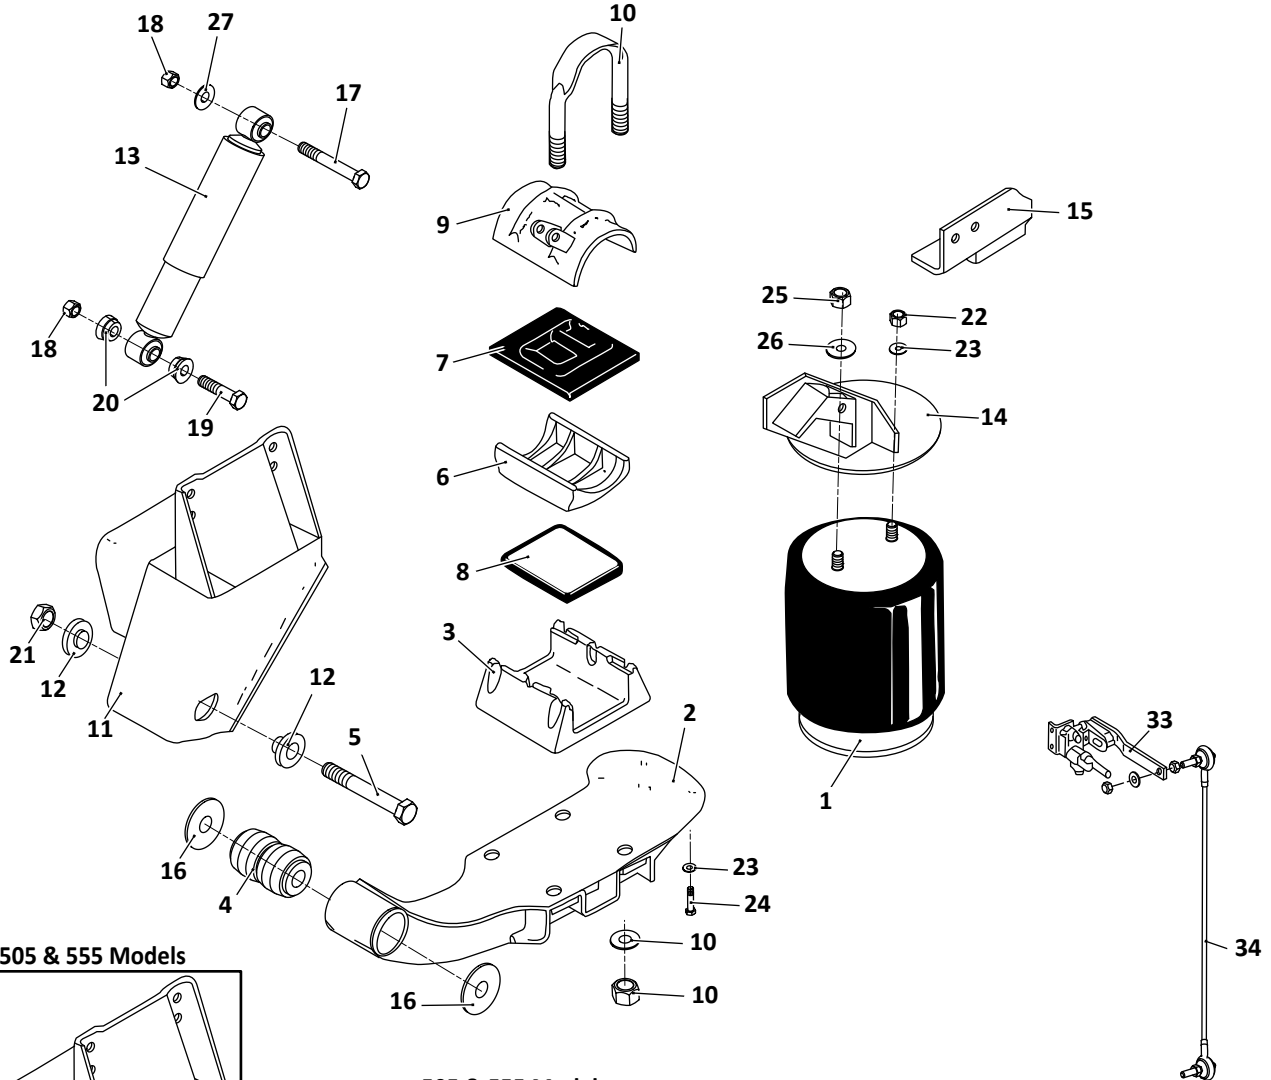

SAF-HOLLAND NEWAY

ART 500/505/551/555 Models
Truck, Air Suspension

28

29

30