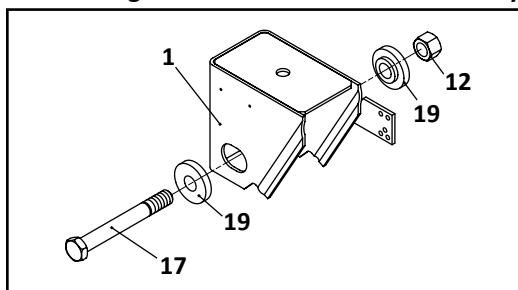

Pivot Connection Kit, EZ-Align, Non-Welded

28

Axle Connection Kit, 5" Round Axle, 20" Wheels

29

Welded Alignment Pivot Connection Assembly

Hanger Mounted Shock Model

RL-230 Models Trailer, Air Suspension							
KEY NO.	EUCLID NO.	GENUINE	MACH NO.	OEM REF.	DESCRIPTION	QTY. PER AXLE	PAGE NO.
20	E-4363	-	-	90036177	Washer, 1-1/8"	4	-
21	S.O.S.		-	93600077	Lock Washer, 3/4"	4	-
22	E-15256	-	-	93400136	Nut, 1/2" - 13	4	-
23	E-4410A	-	G-4410A	90008149	Bushing, Pivot & Axle Connection, Rubber	6	108
24	E-16559		-	90508019	Bolt, 1-1/8" - 7 x 9-1/4" Long, Non Weld Application	1	-
25	E-15535		-	90008238	Alignment Block, EZ-Align	1	109
26	E-16626	-	-	48100389/ SRK-525	Connection Kit, Pivot, 1 EZ-Align, 1 Welded Alignment, Includes Key Nos. 12, 17, 20, 23, 24, 25	1	-
27	E-16609		-	48100385/ SRK-521	Connection Kit, Pivot, 2 EZ-Align, Includes Key Nos. 12, 20, 23, 24, 25	1	112
28	E-16577	-	-	48100295/ SRK-233	Connection Kit, Pivot, EZ Align, Includes Key Nos. 12, 23, 24, 25	1	114
29	E-4411A	-	G-4411A	48100206/ SRK-149	Connection Kit, Axle, 5" Round, 20" Wheel, Includes Key Nos. 3, 12, 16, 23	1	114
30	E-4323	-	-	90054007	Height Control Valve, No Dump	1	122
31	E-7852	-	-	48100225/ SRK-168	Linkage Assembly; Universal; Adjustable	1	123