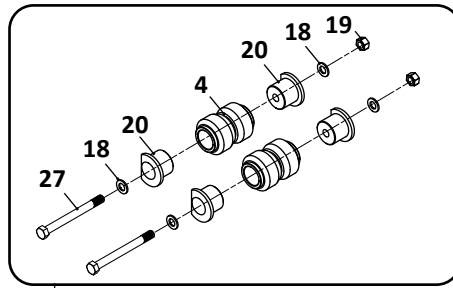

 Denotes Product is Genuine SAF-Holland Neway

SAF-HOLLAND NEWAY

ARDST/ARDSTM & L Series Truck, Air Suspension

Pivot Connection Kit

30

Axle Connection Kit, 5-3/4" Round

31

Transverse Beam Connection Kit