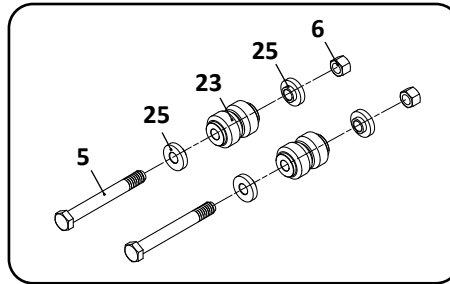

39

Axle Connection Kit, 5-3/4" Round

40

Transverse Beam Connection Kit

41

Thru Bolt Style
Axle Connection

ARD-125-6, -8, -244-6, -8
Truck, Air Suspension

KEY NO.	EUCLID NO.	GENUINE	MACH NO.	OEM REF.	DESCRIPTION	QTY. PER AXLE	PAGE NO.
31	N/A	-	-	Various	Axle Bracket, Contact Axle Manufacturer	-	-
32	E-4403	-	-	90508004	Bushing, Rubber	8	121
	E-8684	-	-	-	Bushing, Poly	8	121
33	E-2940	-	-	90008002	Bushing, Pre-1981 1-1/4" I.D., Rubber	2	106
	E-8677	-	-	-	Bushing, Pre-1981 1-1/4" I.D., Poly	2	106
	E-4255	-	G-4255	90008131	Bushing, Post-1981 1-1/8" I.D., Rubber	2	106, 130
	E-7845	-	-	-	Bushing, Post-1981 1-1/8" I.D., Poly	2	106, 130
34	E-4252	-	G-4252	90008006	Bushing, 5-1/4" Axle Connection, Rubber	2	107
	E-4253	-	-	90008008	Bushing, 5-3/4" Axle Connection, Rubber	2	107
	E-8681	-	-	-	Bushing, 5-3/4" Axle Connection, Poly	2	107
35	E-4258	-	-	90006380	Stud 1-1/4" - 12 x 4-1/4" Long	2	110
36	E-16578		-	90044174	Roll Pin	2	-
37	S.O.S.		-	90023131	Brace	1	-
38	E-4393A	-	G-4393	48100170/ SRK-120	Connection Kit, Pivot, Post-1981 With Alignment Bushing Includes Key Nos. 9, 11, 16, 30, 33	1	111
39	S.O.S.		-	48100154/ SRK-105	Connection Kit, Pivot, Pre-1981 With Alignment Bushing Includes Key Nos. 9, 14, 16, 33	1	-
40	E-4387	-	G-4387	48100124/ SRK-80	Connection Kit, 5-3/4" Round Axle, Includes Key Nos. 18, 22, 24, 25, 34	1	113
41	E-4401A	-	-	48100161/ SRK-77-1	Connection Kit, Transverse Beam, Includes Key Nos. 11, 12, 13, 14	1	114
42	E-13922	-	-	90554241	Height Control Valve	1	122
43	E-9623	-	-	H00450CA	Height Control Valve, Universal, No Dump, Hadley 450 Series	1	122
	E-14729	-	-	H01500UN	Height Control Valve, Universal, No Dump, Hadley Next Gen Series	1	122
44	E-7852	-	-	48100225/ SRK-168	Linkage Assembly; Universal; Adjustable	1	123
45	E-16623	-	-	48100267/ SRK-205	Linkage, Height Control Valve	1	123

 Denotes Product is Genuine SAF-Holland Neway

SAF-HOLLAND NEWAY

ARD-234-6

Truck, Air Suspension

Axle Connection Kit, 5-3/4" Round

32

Pivot Connection Kit

33