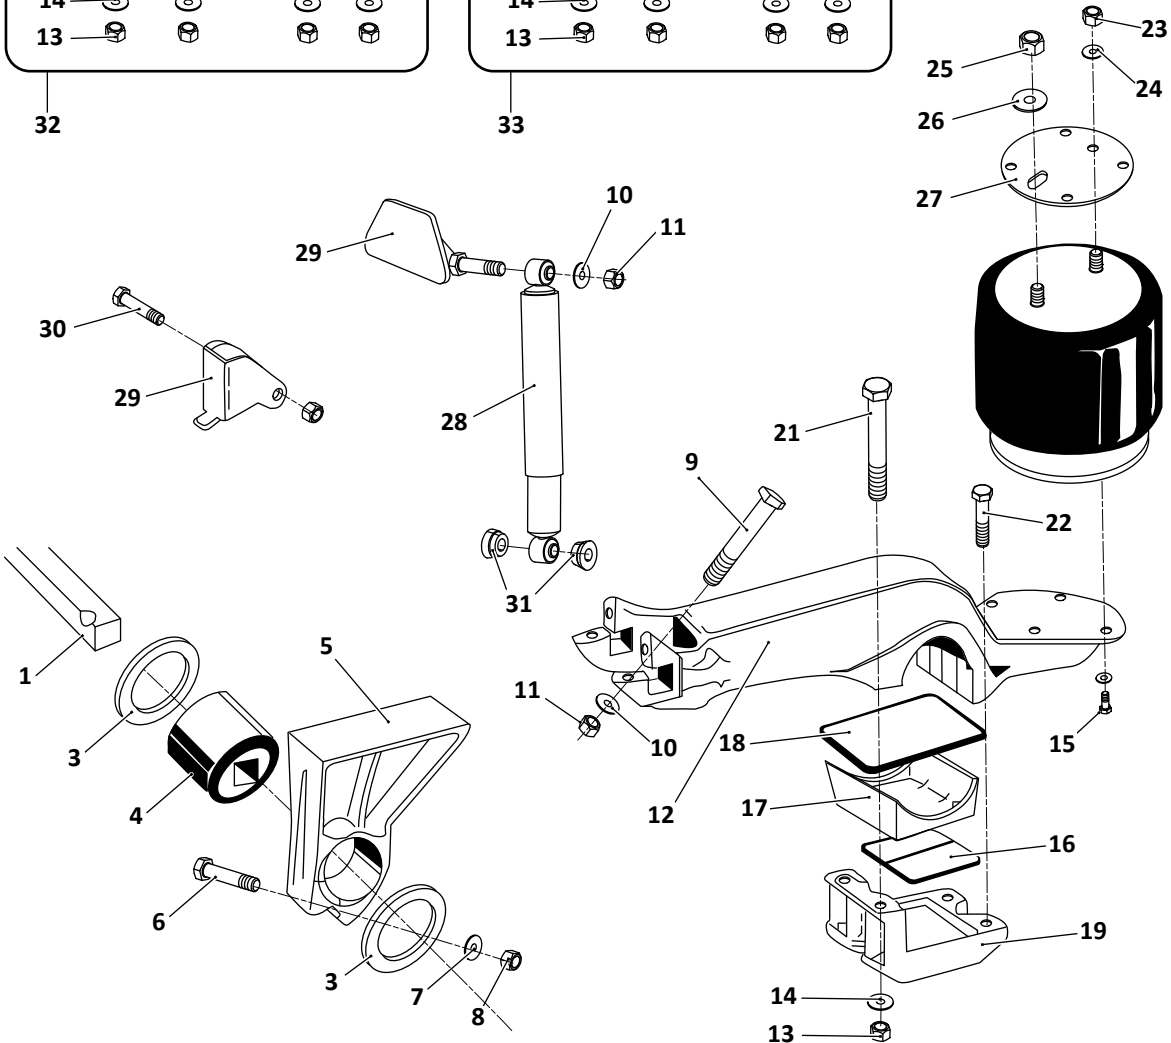

32

33

8-1/2" Axle Travel