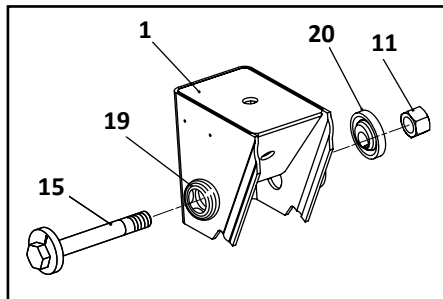

31

RL-196A

Welded Alignment
Pivot Connection Assembly

EZ-Align (Non-Welded)
Pivot Connection Assembly, RL-196A Only

RL-196/196A Models Trailer, Air Suspension							
KEY NO.	EUCLID NO.	GENUINE	MACH NO.	OEM REF.	DESCRIPTION	QTY. PER AXLE	PAGE NO.
27	E-2975	-	-	93600168	Washer, Flat Narrow 1"	2	-
28	E-4421	-	-	93400502	Nut, 1" - 8	2	-
29	E-16606		-	93400367	Square Nut, 3/4" - 10	2	-
30	E-9294	-	G-9294	48100264/ SRK-203	Connection Kit, Pivot, Includes Key Nos. 3, 5, 11, 16	1	112
31	E-16609		-	48100385/ SRK-521	Connection Kit, Pivot, 1 EZ-Align, Includes Key Nos. 3, 5, 11, 15 20, RL-196A Suspension Only	1	112
32	E-4411A	-	G-4411A	48100206/ SRK-149	Connection Kit, 20" Wheels 5" Round Axle, Includes Key Nos, 3, 5, 11, 14	1	114
33	E-4323	-	-	90054007	Height Control Valve, No Dump	1	122
34	E-7852	-	-	48100225/ SRK-168	Linkage Assembly; Universal; Adjustable	1	123