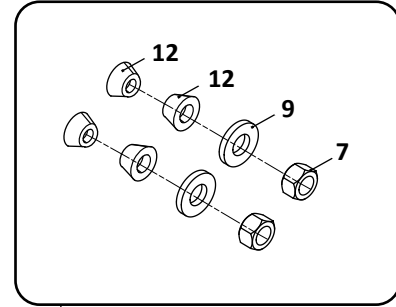

32

Transverse Beam Stud Kit

33