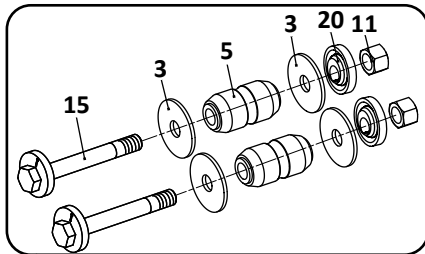

31

RL-196A

Welded Alignment
Pivot Connection Assembly

EZ-Align (Non-Welded)
Pivot Connection Assembly, RL-196A Only

RL-196/196A Models Trailer, Air Suspension							
KEY NO.	EUCLID NO.	GENUINE	MACH NO.	OEM REF.	DESCRIPTION	QTY. PER AXLE	PAGE NO.
27	E-2975	-	-	93600168	Washer, Flat Narrow 1"	2	-
28	E-4421	-	-	93400502	Nut, 1" - 8	2	-
29	E-16606		-	93400367	Square Nut, 3/4" - 10	2	-
30	E-9294	-	G-9294	48100264/ SRK-203	Connection Kit, Pivot, Includes Key Nos. 3, 5, 11, 16	1	112
31	E-16609		-	48100385/ SRK-521	Connection Kit, Pivot, 1 EZ-Align, Includes Key Nos. 3, 5, 11, 15 20, RL-196A Suspension Only	1	112
32	E-4411A	-	G-4411A	48100206/ SRK-149	Connection Kit, 20" Wheels 5" Round Axle, Includes Key Nos, 3, 5, 11, 14	1	114
33	E-4323	-	-	90054007	Height Control Valve, No Dump	1	122
34	E-7852	-	-	48100225/ SRK-168	Linkage Assembly; Universal; Adjustable	1	123