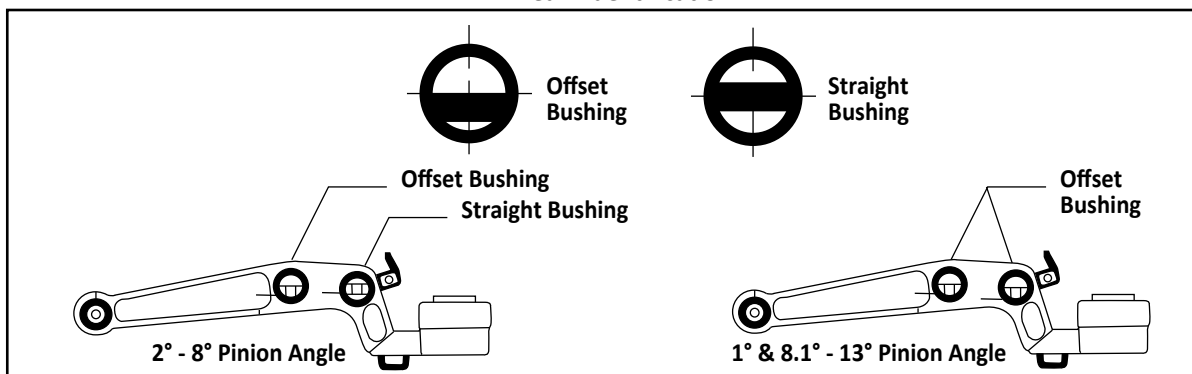

Air Beam Identification