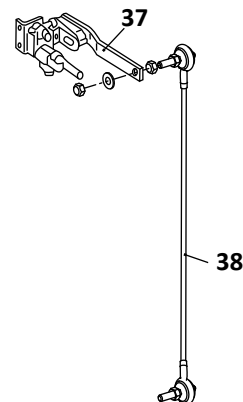

**AR-90/AR-90-1/AR-92/AR-93 Models
Trailer, Air Suspension**

KEY NO.	EUCLID NO.	GENUINE	MACH NO.	OEM REF.	DESCRIPTION	QTY. PER AXLE	PAGE NO.
21	E-15256	-	-	93400136	Nut, 1/2" - 13, 14" - 17" Ride Height	4	-
	E-15256	-	-	93400136	Nut, 1/2" - 13, 12" Ride Height	2	-
22	E-4403	-	-	90508004	Bushing, Rubber	8	121
	E-8684	-	-	-	Bushing, Shock, Poly	8	121
23	S.O.S.		-	90018445	Upper Shock Bracket, AR-90-1 Suspension	2	-
	E-4343		-	90018116	Upper Shock Bracket, AR-90 Suspension	2	121
24	S.O.S.		-	90519773	Lower Shock Bracket	2	-
25	S.O.S.		-	93003609	Bolt, 3/4" - 10 x 4" Long	2	-
26	E-16606		-	93400367	Square Nut, 3/4" - 10	2	-
27	E-4398A	-	G-4398A	48100202/ SRK-145	Connection Kit, Pivot, Includes Key Nos. 3, 5, 11, 15	1	111
28	E-4411A	-	G-4411A	48100206/ SRK-149	Connection Kit, 20" Wheels 5" Round Axle, Includes Key Nos. 3, 6, 11, 14,	1	114
29	E-4323	-	-	90054007	Height Control Valve, No Dump	1	122
	E-9623	-	-	H00450CA	Height Control Valve, Universal, No Dump, Hadley 450 Series	1	122
	E-14729	-	-	H01500UN	Height Control Valve, Universal, No Dump, Hadley Next Gen Series	1	122
30	E-7852	-	-	48100225/ SRK-168	Linkage Assembly; Universal; Adjustable	1	123

 Denotes Product is Genuine SAF-Holland Neway

SAF-HOLLAND NEWAY

AR-95A-9-HD, -12-HD, -14-HD, -17-HD
Trailer, Air Suspension

Axle Connection Kit, 5" Round Axle
Heavy-Duty, 9" & 14" Ride Height

Pivot Connection Kit