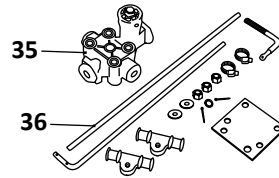

Thru Bolt Style
Axle Connection

For 12" OR ABOVE Ride
Height Models Only