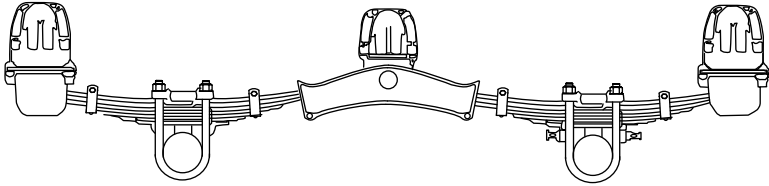

SAF-HOLLAND NEWAY

TL-636-1, -2, -3, -4, -5
Trailer, Four Spring Suspension

TL-636-1, -2, -3, -4, -5 Trailer, Four Spring Suspension							
KEY NO.	EUCLID NO.	GENUINE	MACH NO.	OEM REF.	DESCRIPTION	QTY. PER TANDEM	PAGE NO.
1	S.O.S.	SAF	-	91557005	Spring Assembly, 7 Leaf - 4" Wide	4	-
2	E-4310	SAF	-	91010054	Spring End Cap	4	128
3	E-4307	-	G-4307	91008032	Spring End Boot	4	128
4	E-4306	SAF	-	91001062	Spring End Retainer	8	128
5	E-16590	-	-	93003359	Bolt, 5/8" - 11 x 2-1/2" Long	16	-
6	E-2988	-	-	93400488	Nut, 5/8" - 11	24	-
7	S.O.S.	SAF	-	91018011	Frame Mounting Bracket, Roadside, 2-1/2" High	2	-
	S.O.S.	SAF	-	91018009	Frame Mounting Bracket, Roadside, 4" High	2	-
	S.O.S.	SAF	-	91018016	Frame Mounting Bracket, Roadside, 6" High	2	-
	S.O.S.	SAF	-	91018012	Frame Mounting Bracket, Curbside, 2-1/2" High	2	-
	S.O.S.	SAF	-	91018010	Frame Mounting Bracket, Curbside, 4" High	2	-
	S.O.S.	SAF	-	91018017	Frame Mounting Bracket, Curbside, 6" High	2	-
8	S.O.S.	SAF	-	91044007	Frame Mounting Bracket, Flanges Optional	6	-
9	S.O.S.	SAF	-	91018025	Equalizer Frame Mounting Bracket, 3-7/16" High	2	-
	S.O.S.	SAF	-	91018024	Equalizer Frame Mounting Bracket, 4-15/16" High	2	-
	S.O.S.	SAF	-	91018023	Equalizer Frame Mounting Bracket, 6-15/16" High	2	-
10	S.O.S.	SAF	-	91010057	Equalizer Mounting Bracket Cap	2	-
11	E-1335	-	-	91008037	Bushing, Equalizer, Rubber	2	128
12	E-4348	-	-	93003345	Bolt, 5/8" - 11 x 2" Long	8	-
13	S.O.S.	SAF	-	91515006	Equalizer Assembly	2	-
14	S.O.S.	SAF	-	93003017	Bolt, 1/2" - 13 x 6" Long	4	-
15	S.O.S.	SAF	-	93400482	Nut, 1/2" - 13	4	-
16	S.O.S.	SAF	-	91001078	Alignment Plate	2	-
17	S.O.S.	SAF	-	93200079	Bolt, 3/4" - 10 x 3-1/4" Long	4	-
18	S.O.S.	SAF	-	93400268	Jam Nut, 3/4" - 10	4	-
19	S.O.S.	SAF	-	91001074	Axle Seat, 4-1/2" Round Axle, -1", -2", -4" Ride Height	2	-
	S.O.S.	SAF	-	91001069	Axle Seat, 4-1/2" Round Axle, -3", -5" Ride Height	2	-
	S.O.S.	SAF	-	91001075	Axle Seat, 5" Round Axle, -1", -2", -4" Ride Height	2	-
	S.O.S.	SAF	-	91001070	Axle Seat, 5" Round Axle, -3", -5" Ride Height	2	-
20	S.O.S.	SAF	-	91001071	Adjustable Axle Seat, 4-1/2" Round Axle, -1", -2", -4" Ride Height	2	-
	S.O.S.	SAF	-	91001076	Adjustable Axle Seat, 4-1/2" Round Axle, -3", -5" Ride Height	2	-
	S.O.S.	SAF	-	91001072	Adjustable Axle Seat, 5" Round Axle, -1", -2", -4" Ride Height	2	-
	S.O.S.	SAF	-	91001077	Adjustable Axle Seat, 5" Round Axle, -3", -5" Ride Height	2	-
21	S.O.S.	SAF	-	90042106	U-Bolt Assembly, Round Bend 7/8" - 9 x 4-1/2" Wide x 11-1/2" Long	8	-
	S.O.S.	SAF	-	90042110	U-Bolt Assembly, Round Bend 7/8" - 9 x 4-1/2" Wide x 12-1/2" Long	8	-
	E-UB8166-12	-	-	90041174	U-Bolt Assembly, Round Bend 7/8" - 9 x 5" Wide x 12" Long	8	-
22	E-4300	SAF	-	91010108	Top Plate	4	128
23	S.O.S.	SAF	-	91036083	Equalizer Tube End	4	-
24	S.O.S.	SAF	-	93600138	Washer, 1/2"	8	-
25	E-2547	-	-	93900025	Flat Washer, 5/8"	24	-

SAF Denotes Product is Genuine SAF-Holland Neway