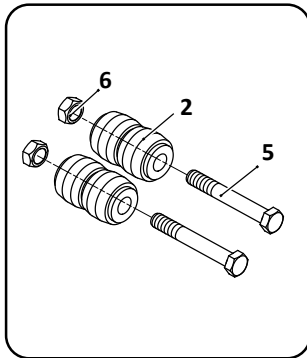

SAF-HOLLAND NEWAY

AR-50-US, -F, -F-1, -F-2
Trailer, Air Suspension

Pivot Connection Kit, New Style

28