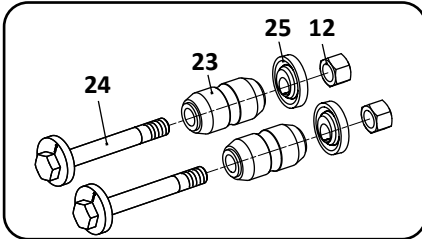

Pivot Connection Kit, EZ-Align, Non-Welded