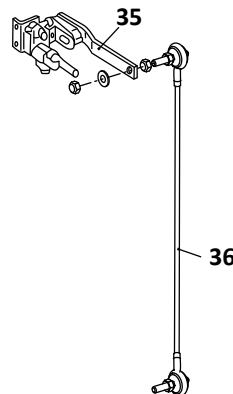

33

Axle Connection Kit, 5" Round

34

Welded Alignment
Pivot Connection
Assembly

EZ Align (Non-Welded) Pivot Connection Assembly

AR-250-12, -14, -15, -16, -17 Trailer, Air Suspension							
KEY NO.	EUCLID NO.	GENUINE	MACH NO.	OEM REF.	DESCRIPTION	QTY. PER AXLE	PAGE NO.
27	S.O.S.	SAF	-	90018515	Upper Shock Bracket	2	-
28	S.O.S.	SAF	-	90519773	Lower Shock Bracket	2	-
30	S.O.S.	SAF	-	90033019	Plate	2	-
31	S.O.S.	SAF	-	93003609	Bolt, 3/4" - 10 x 4" Long	2	-
32	E-4398A	-	G-4398A	48100202/ SRK-145	Connection Kit, Pivot, Includes Key Nos. 4, 6, 12, 16	1	111
33	E-16635	SAF	-	48100294/ SRK-232	Connection Kit, Pivot, Non-Weld, Includes Key Nos. 4, 6, 12, 17, 21	1	112
34	E-4411A	-	G-4411A	48100206/ SRK-149	Connection Kit, 5" Round Axle, Includes Key Nos. 4, 7, 12, 15	1	114
35	E-4323	-	-	90054007	Height Control Valve, No Dump	1	122
	E-9623	-	-	H00450CA	Height Control Valve, Universal, No Dump, Hadley 450 Series	1	122
	E-14729	-	-	H01500UN	Height Control Valve, Universal, No Dump, Hadley Next Gen Series	1	122
36	E-7852	-	-	HPB450- 3/48100224/225	Linkage Assembly; Universal; Adjustable	1	123