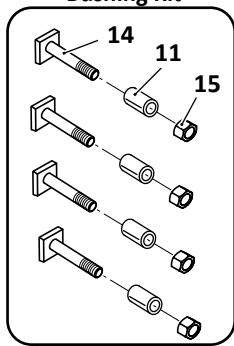

Radius Rod Bushing Kit