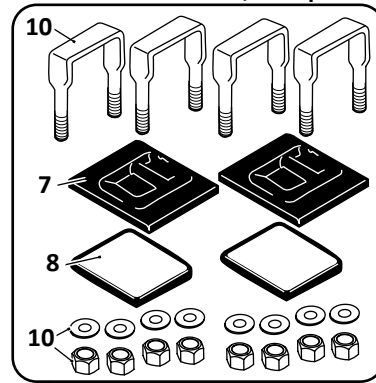

 Denotes Product is Genuine SAF-Holland Neway

SAF-HOLLAND NEWAY

ART 500/505/551/555 Models
Truck, Air Suspension

Pivot Connection Kit

28

Axle Connection Kit, 5" Round

29

Axle Connection Kit, 5" Square