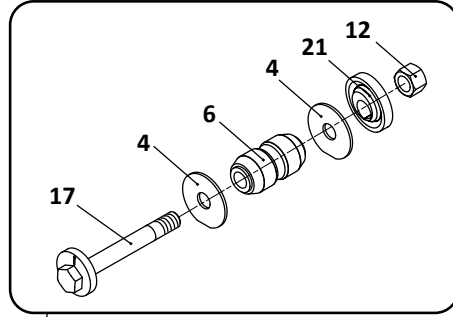

SAF Denotes Product is Genuine SAF-Holland Neway

* For EZ-ALIGN, the Quantity is 1 Piece Per Axle

SAF-HOLLAND NEWAY

AR-250-12, -14, -15, -16, -17
Trailer, Air Suspension

Pivot Connection Kit, Welded

32

Pivot Connection Kit, Non-Welded