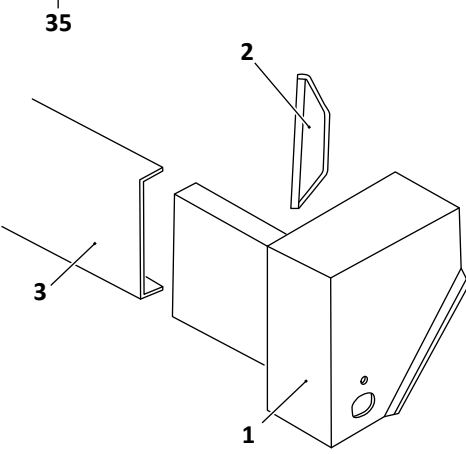

Axle Connection Kit, 5" Round Axle
Heavy-Duty, 9" & 14" Ride Height

Pivot Connection Kit

**AR-95A-9-HD, -12-HD, -14-HD, -17-HD
Trailer, Air Suspension**

KEY NO.	EUCLID NO.	GENUINE	MACH NO.	OEM REF.	DESCRIPTION	QTY. PER AXLE	PAGE NO.
29	E-4403	-	-	90508004	Bushing, Rubber	8	121
	E-8684	-	-	-	Bushing, Poly	8	121
30	S.O.S.		-	90032137	Gusset, 14" & 17" Ride Height	2	-
31	S.O.S.		-	90018427	Upper Shock Bracket	2	-
32	S.O.S.		-	90018527	Bracket	2	-
33	S.O.S.		-	90024664	Support	2	-
34	S.O.S.		-	90023876	Reinforcement Bracket	2	-
35	E-16549		-	48100186/ SRK-132	Connection Kit, 5" Round Axle Heavy-Duty, 9" & 14" Ride Height, Includes Key Nos. 13, 27, 28	1	120
36	E-4398A	-	G-4398A	48100202/ SRK-145	Connection Kit, Pivot, Includes Key Nos. 5, 9, 14, 15	1	111
37	E-4323	-	-	90054007	Height Control Valve, No Dump	1	122
	E-9623	-	-	H00450CA	Height Control Valve, Universal, No Dump, Hadley 450 Series	1	122
	E-14729	-	-	H01500UN	Height Control Valve, Universal, No Dump, Hadley Next Gen Series	1	122
38	E-7852	-	-	HPB450- 3/48100224/225	Linkage Assembly; Universal; Adjustable	1	123