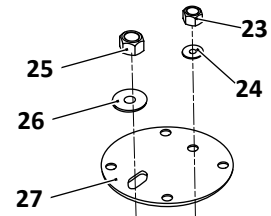

32

33

8-1/2" Axle Travel

10" Axle Travel

**AR-120, AR-120-L, AR-125, AR-125-L
Trailer, Air Suspension**

KEY NO.	EUCLID NO.	GENUINE	MACH NO.	OEM REF.	DESCRIPTION	QTY. PER AXLE	PAGE NO.
30	E-4345	-	-	93003597	Bolt, 3/4" - 10 x 3-1/2" Long, AR-120-L & AR-125-L Suspension	2	-
31	E-4403	-	-	90508004	Bushing, Rubber	8	121
	E-8684	-	-	-	Bushing, Poly	8	121
32	E-2984A	-	-	48100016/ SRK-15	Connection Kit, 5" Round Axle, Old Style Includes Key Nos. 13, 14, 16, 18, 21, 22	1	120
33	E-2985A	-	-	48100115/ SRK-71	Connection Kit, 5" Round Axle, New Style Includes Key Nos. 13, 14, 16, 18, 21, 22	1	120
34	E-4323	-	-	90054007	Height Control Valve, No Dump	1	122
	E-9623	-	-	H00450CA	Height Control Valve, Universal, No Dump, Hadley 450 Series	1	122
	E-14729	-	-	H01500UN	Height Control Valve, Universal, No Dump, Hadley Next Gen Series	1	122
35	E-7852	-	-	HPB450- 3/48100224/225	Linkage Assembly; Universal; Adjustable	1	123