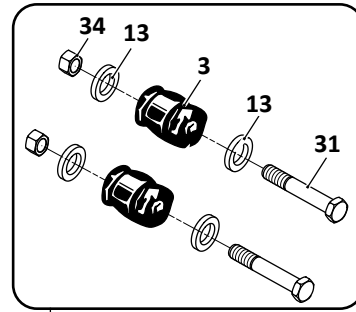

SAF-HOLLAND NEWAY

ARDAB-120-5, -240-5
Truck, Air Suspension

Axle Connection Kit,
2° - 8° Pinion Angle

41 (1/2 Kit Shown)

Axle Connection Kit,
1° & 8.1° - 13° Pinion Angle

42 (1/2 Kit Shown)

Pivot Connection Kit,
With Alignment Bushing