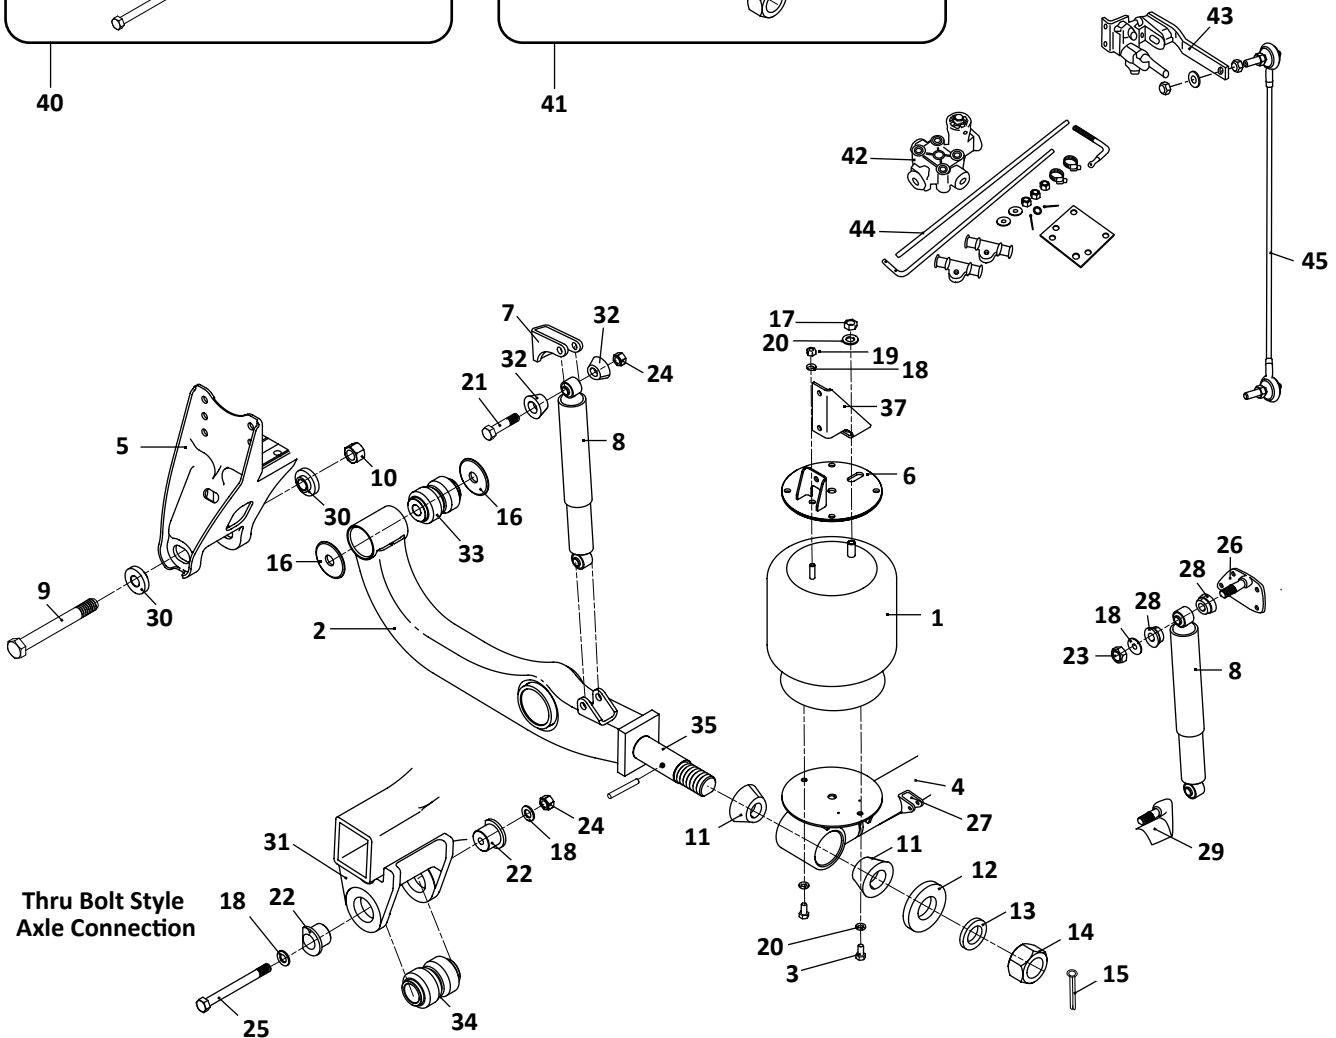

39

Axle Connection Kit, 5-3/4" Round

40

Transverse Beam Connection Kit

41

Thru Bolt Style
Axle Connection

ARD-125-6, -8, -244-6, -8
Truck, Air Suspension

KEY NO.	EUCLID NO.	GENUINE	MACH NO.	OEM REF.	DESCRIPTION	QTY. PER AXLE	PAGE NO.
31	N/A	-	-	Various	Axle Bracket, Contact Axle Manufacturer	-	-
32	E-4403	-	-	90508004	Bushing, Rubber	8	121
	E-8684	-	-	-	Bushing, Poly	8	121
33	E-2940	-	-	90008002	Bushing, Pre-1981 1-1/4" I.D., Rubber	2	106
	E-8677	-	-	-	Bushing, Pre-1981 1-1/4" I.D., Poly	2	106
	E-4255	-	G-4255	90008131	Bushing, Post-1981 1-1/8" I.D., Rubber	2	106, 130
	E-7845	-	-	-	Bushing, Post-1981 1-1/8" I.D., Poly	2	106, 130
34	E-4252	-	G-4252	90008006	Bushing, 5-1/4" Axle Connection, Rubber	2	107
	E-4253	-	-	90008008	Bushing, 5-3/4" Axle Connection, Rubber	2	107
	E-8681	-	-	-	Bushing, 5-3/4" Axle Connection, Poly	2	107
35	E-4258	-	-	90006380	Stud 1-1/4" - 12 x 4-1/4" Long	2	110
36	E-16578		-	90044174	Roll Pin	2	-
37	S.O.S.		-	90023131	Brace	1	-
38	E-4393A	-	G-4393	48100170/ SRK-120	Connection Kit, Pivot, Post-1981 With Alignment Bushing Includes Key Nos. 9, 11, 16, 30, 33	1	111
39	S.O.S.		-	48100154/ SRK-105	Connection Kit, Pivot, Pre-1981 With Alignment Bushing Includes Key Nos. 9, 14, 16, 33	1	-
40	E-4387	-	G-4387	48100124/ SRK-80	Connection Kit, 5-3/4" Round Axle, Includes Key Nos. 18, 22, 24, 25, 34	1	113
41	E-4401A	-	-	48100161/ SRK-77-1	Connection Kit, Transverse Beam, Includes Key Nos. 11, 12, 13, 14	1	114
42	E-13922	-	-	90554241	Height Control Valve	1	122
43	E-9623	-	-	H00450CA	Height Control Valve, Universal, No Dump, Hadley 450 Series	1	122
	E-14729	-	-	H01500UN	Height Control Valve, Universal, No Dump, Hadley Next Gen Series	1	122
44	E-7852	-	-	48100225/ SRK-168	Linkage Assembly; Universal; Adjustable	1	123
45	E-16623	-	-	48100267/ SRK-205	Linkage, Height Control Valve	1	123