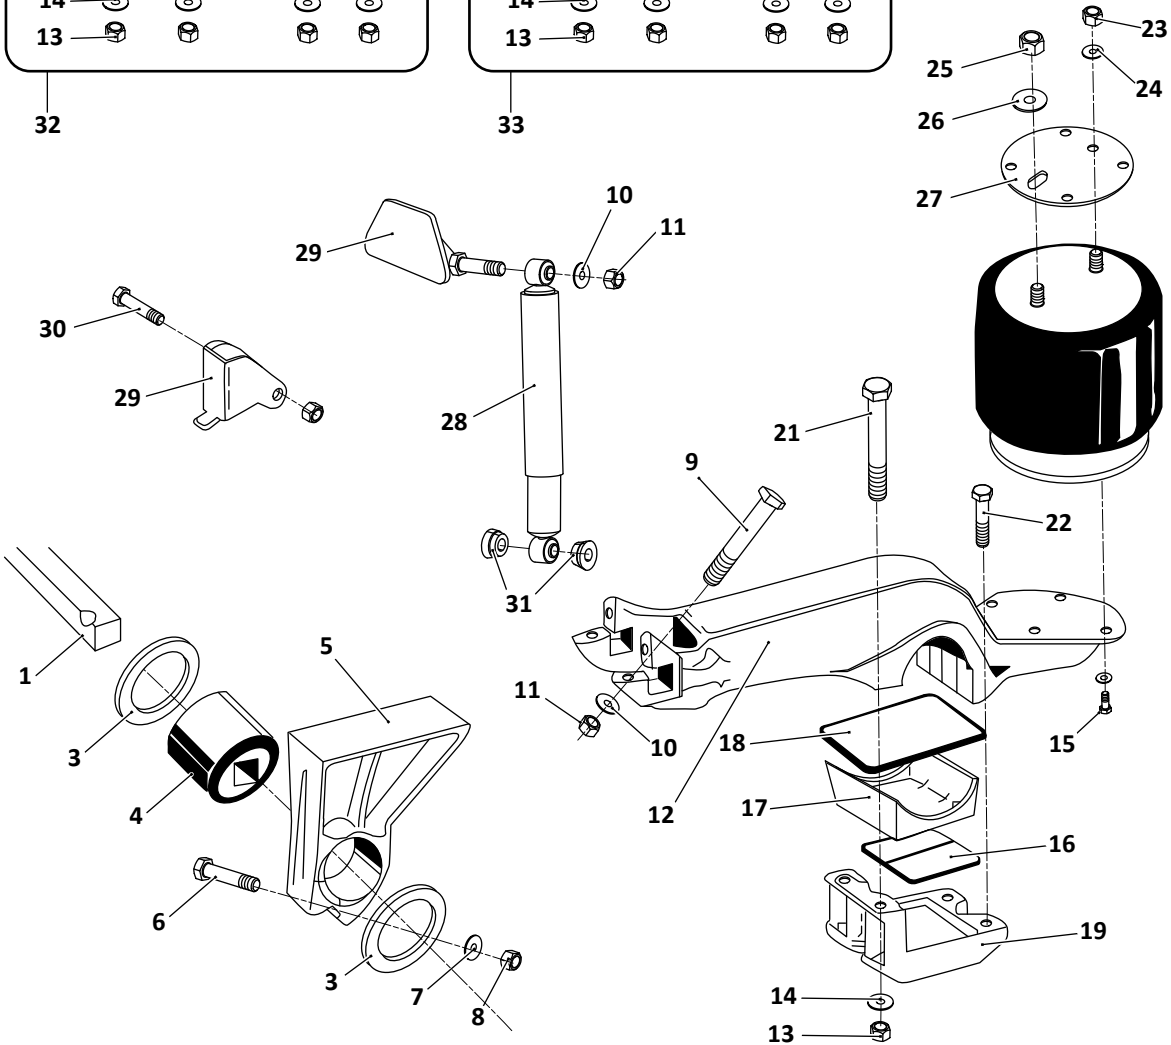

32

33

8-1/2" Axle Travel