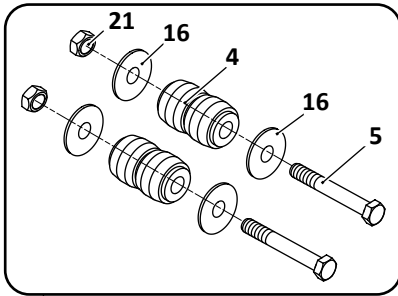

SAF-HOLLAND NEWAY

ART 500/505/551/555 Models
Truck, Air Suspension

Pivot Connection Kit