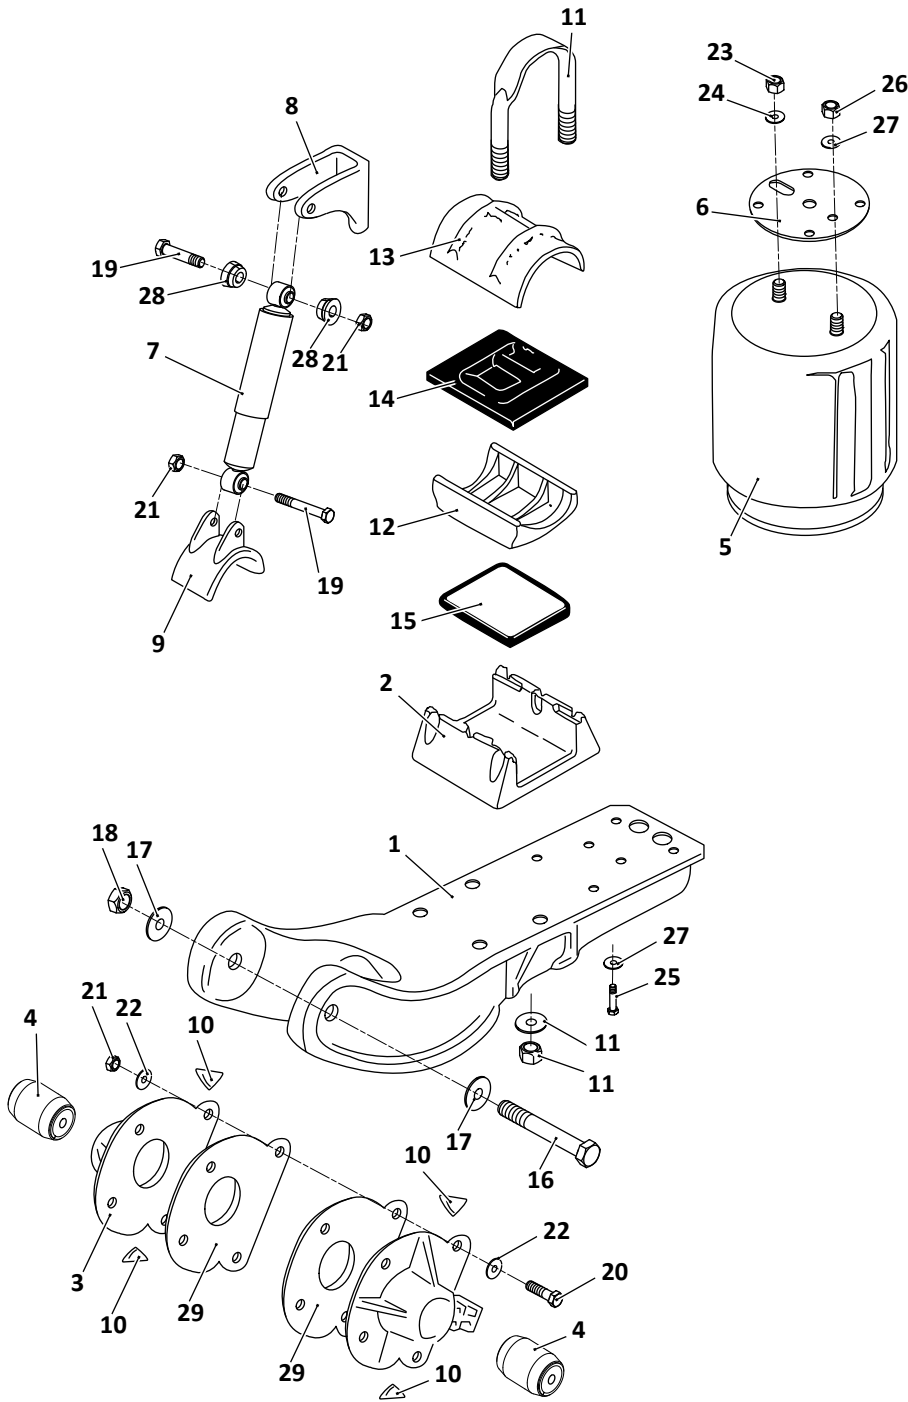

SAF-HOLLAND NEWAY

AR-80-9FM

Trailer, Air Suspension

AR-80-9FM Trailer, Air Suspension							
KEY NO.	EUCLID NO.	GENUINE	MACH NO.	OEM REF.	DESCRIPTION	QTY. PER AXLE	PAGE NO.
1	S.O.S.	SAF	-	90516446	Equalizing Beam Assembly	2	-
2	E-4293	SAF	-	90001131	Axle Seat	2	118
3	S.O.S.	SAF	-	90545076	Pivot Connection Assembly	4	-
4	S.O.S.	SAF	-	90008178	Bushing, Pivot, Rubber	4	-
5	S.O.S.	SAF	-	90557111	Air Spring	2	-
6	E-4321	-	-	90033785	Air Spring Mounting Plate	2	121
7	M85045	-	-	90044868	Shock Absorber	2	-
	M89430	-	-	90044868	Shock Absorber, Adjustable	2	-
8	E-4343	SAF	-	90018116	Upper Shock Bracket	2	121
9	S.O.S.	SAF	-	90520276	Lower Shock Bracket	2	-
10	S.O.S.	SAF	-	90033449	Plate	8	-
11	E-UB8479-090	-	-	90041878	U-Bolt Assembly, Flat Round Bend, 1" - 14 x 6-5/16" Wide x 9" Long	4	-
12	E-16554	SAF	-	90001132	Axle Adapter, 5" Round Axle	2	117
13	E-4282	SAF	G-4282	90010032	Axle Cap, 5" Round Axle	2	117
14	E-2943	-	-	90028047	Wrapper, 5" Round Axle, Rubber, 7-1/4" W x 9" Lg x 1/2" Thk	2	118
	E-8679	-	-	-	Wrapper, 5" Round Axle, Poly, 7-1/4" W x 9" Lg x 1/2" Thk	2	132
15	E-2947A	-	G-2947A	90028083	Axle Pad, Rubber, 5-5/8" W x 7" Lg x 7/16" Thk	2	118
	E-8680	-	-	-	Axle Pad, Poly, 5-5/8" W x 7" Lg x 7/16" Thk	2	118
16	S.O.S.	SAF	-	93201053	Bolt, 1-1/8" - 7	2	-
17	E-2548	-	-	93600174	Washer, 1-1/4"	4	-
18	E-4358	-	-	93400506	Nut, 1-1/8" - 7	2	-
19	E-4345	-	-	93003597	Bolt, 3/4" - 10 x 3-1/2" Long	4	-
20	E-16591	-	-	93003575	Bolt, 3/4" - 10 x 2-1/2" Long	8	-
21	E-4347	-	-	93400492	Nut, 3/4" - 10	12	-
22	E-2545	-	-	93600156	Flat Washer, 3/4"	16	-
23	E-1107	-	-	93400149	Nut, 3/4" - 16	2	-
24	S.O.S.	SAF	-	93600077	Lock Washer, 3/4"	2	-
25	S.O.S.	SAF	-	93002893	Bolt, 1/2" - 13 x 1" Long	6	-
26	E-15256	-	-	93400136	Nut, 1/2" - 13	2	-
27	S.O.S.	SAF	-	93600072	Washer, 1/2"	8	-
28	E-4403	-	-	90508004	Bushing, Rubber	8	121
	E-8684	-	-	-	Bushing, Poly	8	121
29	S.O.S.	SAF	-	90044949	Shim, for 1/4" frame web only	4	-

SAF Denotes Product is Genuine SAF-Holland Neway