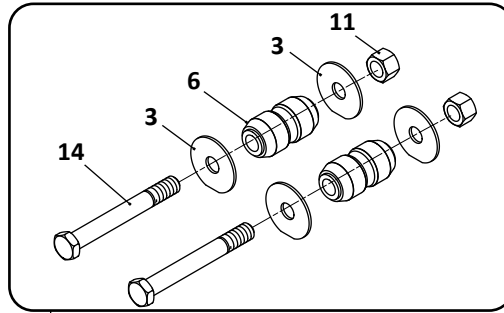

SAF Denotes Product is Genuine SAF-Holland Neway

SAF-HOLLAND NEWAY

AR-90/AR-90-1/AR-92/AR-93 Models

Trailer, Air Suspension

Pivot Connection Kit

27

Axle Connection Kit, 5" Round Axle, 20" Wheels

28