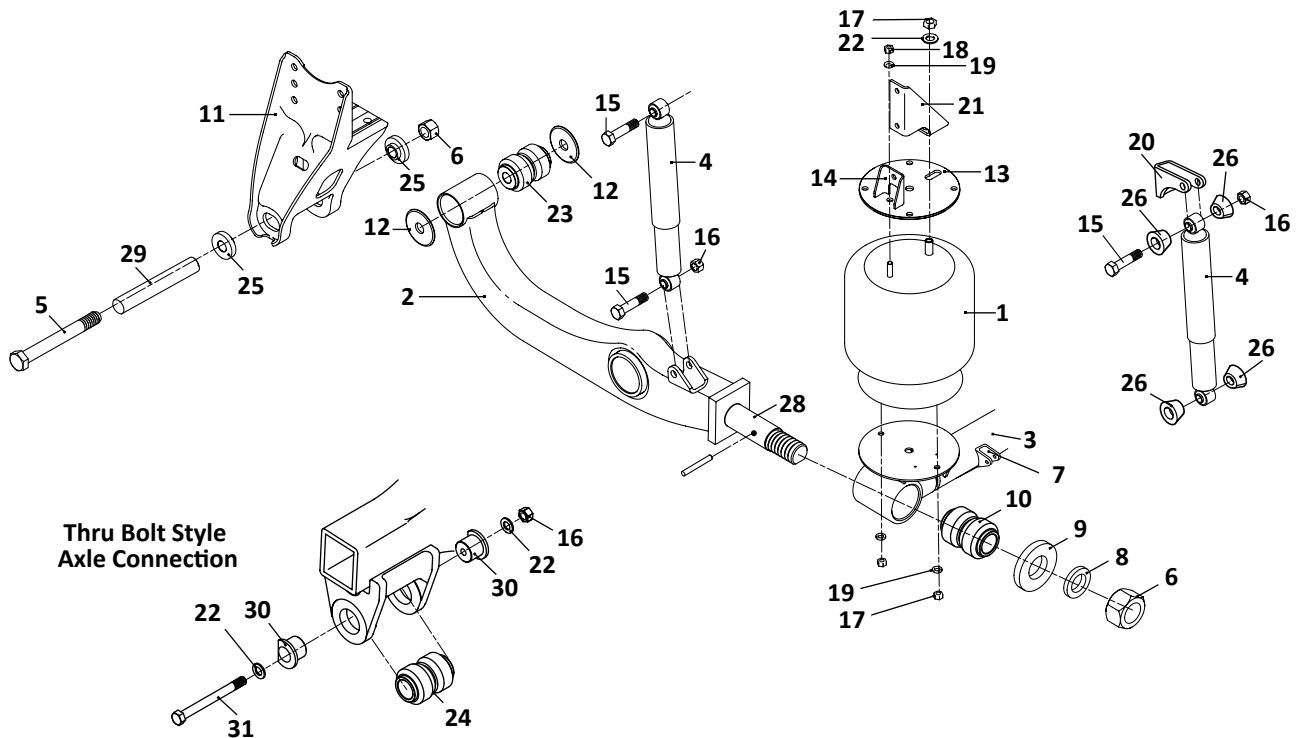

Thru Bolt Style Axle Connection