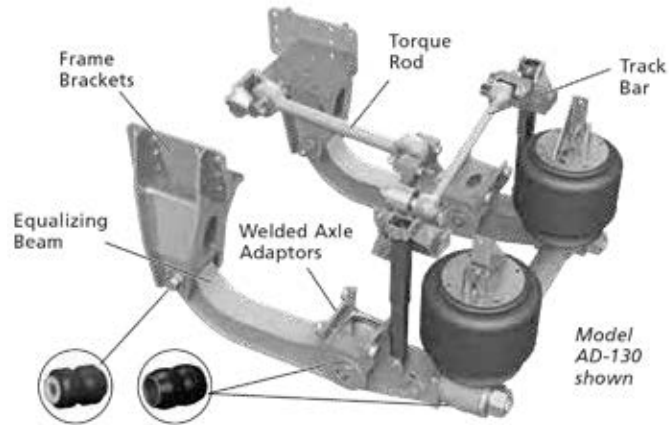

AD Series

Up to 30,000 lbs. Capacity

ADL Series

ADL: Up to 20,000 lbs. Capacity
ADLSD: Up to 23,000 lbs. Capacity

ARDAB Series

20,000 lbs. Capacity
Discontinued - Replacement
Parts Only

SAF-HOLLAND NEWAY

Neway Model Identification — Truck Suspensions