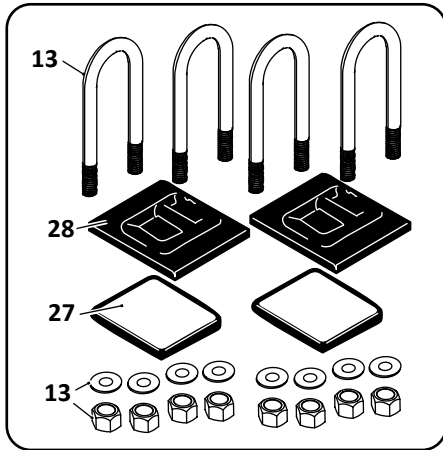

Axle Connection Kit, 5" Round Axle
Heavy-Duty, 9" & 14" Ride Height

Pivot Connection Kit

**AR-95A-9-HD, -12-HD, -14-HD, -17-HD
Trailer, Air Suspension**

KEY NO.	EUCLID NO.	GENUINE	MACH NO.	OEM REF.	DESCRIPTION	QTY. PER AXLE	PAGE NO.
29	E-4403	-	-	90508004	Bushing, Rubber	8	121
	E-8684	-	-	-	Bushing, Poly	8	121
30	S.O.S.		-	90032137	Gusset, 14" & 17" Ride Height	2	-
31	S.O.S.		-	90018427	Upper Shock Bracket	2	-
32	S.O.S.		-	90018527	Bracket	2	-
33	S.O.S.		-	90024664	Support	2	-
34	S.O.S.		-	90023876	Reinforcement Bracket	2	-
35	E-16549		-	48100186/ SRK-132	Connection Kit, 5" Round Axle Heavy-Duty, 9" & 14" Ride Height, Includes Key Nos. 13, 27, 28	1	120
36	E-4398A	-	G-4398A	48100202/ SRK-145	Connection Kit, Pivot, Includes Key Nos. 5, 9, 14, 15	1	111
37	E-4323	-	-	90054007	Height Control Valve, No Dump	1	122
	E-9623	-	-	H00450CA	Height Control Valve, Universal, No Dump, Hadley 450 Series	1	122
	E-14729	-	-	H01500UN	Height Control Valve, Universal, No Dump, Hadley Next Gen Series	1	122
38	E-7852	-	-	HPB450- 3/48100224/225	Linkage Assembly; Universal; Adjustable	1	123