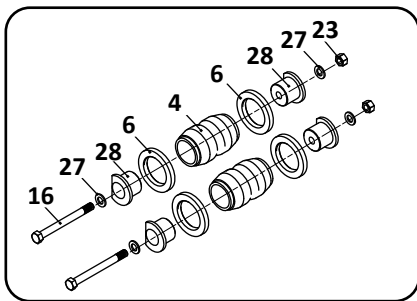

SAF-HOLLAND NEWAY

AD-123/246/369 Series
Truck, Air Suspension

Pivot Connection Kit

32

Transverse Beam Connection Kit

33

Thru Bolt Style, 5-3/4" Round Axle Connection Kit

34