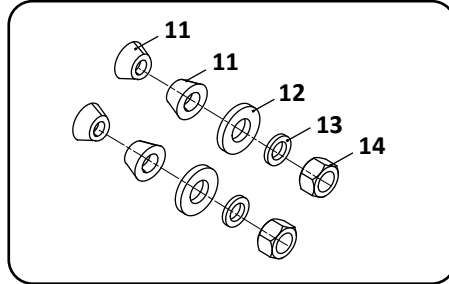

39

Axle Connection Kit, 5-3/4" Round

40

Transverse Beam Connection Kit

41

Thru Bolt Style
Axle Connection

ARD-125-6, -8, -244-6, -8
Truck, Air Suspension

KEY NO.	EUCLID NO.	GENUINE	MACH NO.	OEM REF.	DESCRIPTION	QTY. PER AXLE	PAGE NO.
31	N/A	-	-	Various	Axle Bracket, Contact Axle Manufacturer	-	-
32	E-4403	-	-	90508004	Bushing, Rubber	8	121
	E-8684	-	-	-	Bushing, Poly	8	121
33	E-2940	-	-	90008002	Bushing, Pre-1981 1-1/4" I.D., Rubber	2	106
	E-8677	-	-	-	Bushing, Pre-1981 1-1/4" I.D., Poly	2	106
	E-4255	-	G-4255	90008131	Bushing, Post-1981 1-1/8" I.D., Rubber	2	106, 130
	E-7845	-	-	-	Bushing, Post-1981 1-1/8" I.D., Poly	2	106, 130
34	E-4252	-	G-4252	90008006	Bushing, 5-1/4" Axle Connection, Rubber	2	107
	E-4253	-	-	90008008	Bushing, 5-3/4" Axle Connection, Rubber	2	107
	E-8681	-	-	-	Bushing, 5-3/4" Axle Connection, Poly	2	107
35	E-4258	-	-	90006380	Stud 1-1/4" - 12 x 4-1/4" Long	2	110
36	E-16578		-	90044174	Roll Pin	2	-
37	S.O.S.		-	90023131	Brace	1	-
38	E-4393A	-	G-4393	48100170/ SRK-120	Connection Kit, Pivot, Post-1981 With Alignment Bushing Includes Key Nos. 9, 11, 16, 30, 33	1	111
39	S.O.S.		-	48100154/ SRK-105	Connection Kit, Pivot, Pre-1981 With Alignment Bushing Includes Key Nos. 9, 14, 16, 33	1	-
40	E-4387	-	G-4387	48100124/ SRK-80	Connection Kit, 5-3/4" Round Axle, Includes Key Nos. 18, 22, 24, 25, 34	1	113
41	E-4401A	-	-	48100161/ SRK-77-1	Connection Kit, Transverse Beam, Includes Key Nos. 11, 12, 13, 14	1	114
42	E-13922	-	-	90554241	Height Control Valve	1	122
43	E-9623	-	-	H00450CA	Height Control Valve, Universal, No Dump, Hadley 450 Series	1	122
	E-14729	-	-	H01500UN	Height Control Valve, Universal, No Dump, Hadley Next Gen Series	1	122
44	E-7852	-	-	48100225/ SRK-168	Linkage Assembly; Universal; Adjustable	1	123
45	E-16623	-	-	48100267/ SRK-205	Linkage, Height Control Valve	1	123