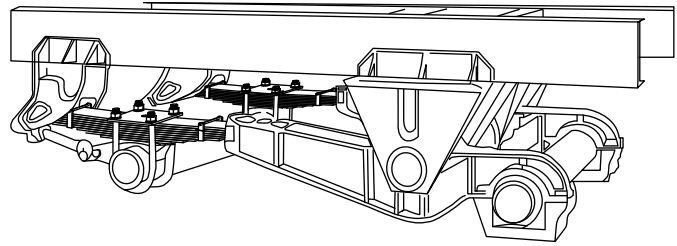

 Denotes Product is Genuine SAF-Holland Neway

SAF-HOLLAND NEWAY

RTS-536, RTS-544

Trailer, Tandem Spring Suspension

Axle & Trunnion Connection Kit, 5" Round

34

Rear Frame Bracket

Radius Rod Bushing Kit