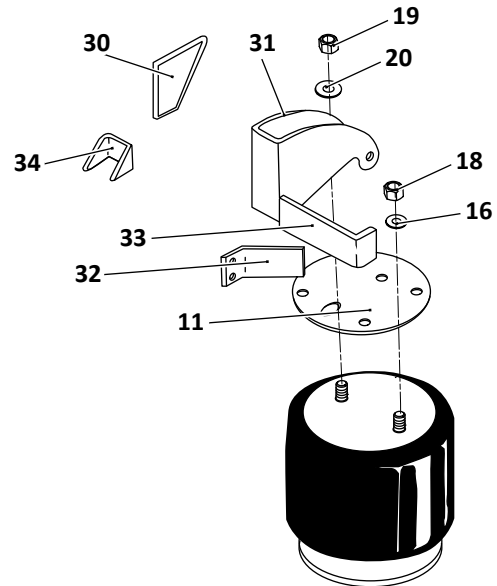

 Denotes Product is Genuine SAF-Holland Neway

SAF-HOLLAND NEWAY

AR-95A-9-HD, -12-HD, -14-HD, -17-HD
Trailer, Air Suspension

Axle Connection Kit, 5" Round Axle
Heavy-Duty, 9" & 14" Ride Height

Pivot Connection Kit