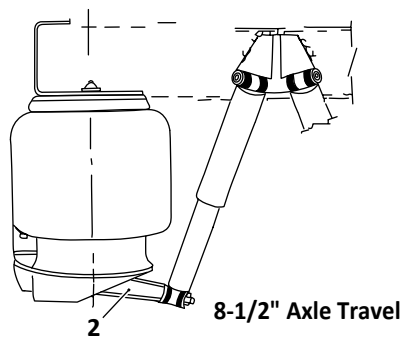

32

33

8-1/2" Axle Travel