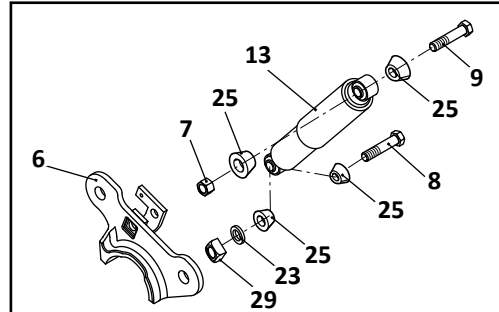

SAF-HOLLAND NEWAY

RL-196/196A Models
Trailer, Air Suspension

30

32

31

RL-196A