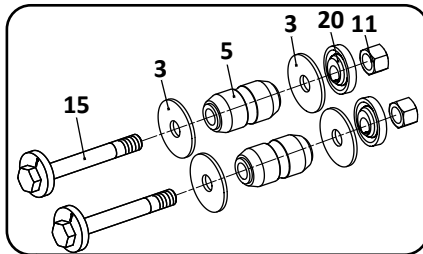

SAF Denotes Product is Genuine SAF-Holland Neway

SAF-HOLLAND NEWAY

RL-196/196A Models
Trailer, Air Suspension

Pivot Connection Kit

30

Axle Connection Kit, 5" Round Axle, 20" Wheels

32

Pivot Connection Kit,
Non-Welded, RL-196A Only