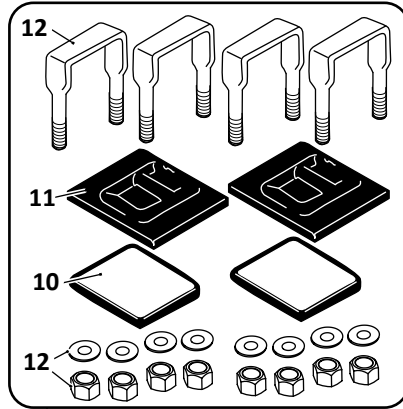

SAF Denotes Product is Genuine SAF-Holland Neway

SAF-HOLLAND NEWAY

AR-41/45/75-6,-9,-12/75-1-12/85-A Models

Trailer, Air Suspension

Axle Connection Kit, 5" Round, New Style

30

Axle Connection Kit, 5" Square

31

Pivot Connection Kit

32

AR-45-1

Upper Shock Bracket and Air Spring Plate
AR-75-6 & AR-85A

**AR-41/45/75-6,-9,-12/75-1-12/85-A Models
Trailer, Air Suspension**

KEY NO.	EUCLID NO.	GENUINE	MACH NO.	OEM REF.	DESCRIPTION	QTY. PER AXLE	PAGE NO.
25	S.O.S.		-	93600072	Washer, 1/2", MAF9039 & FS9030 Air Spring	2	-
	S.O.S.		-	93600072	Washer, 1/2", FS9307 Air Spring	4	-
26	S.O.S.		-	93600077	Lock Washer, 3/4"	4	-
27	E-4403	-	-	90508004	Bushing, Rubber	8	121
	E-8684	-	-	-	Bushing, Poly	8	121
28	E-4338		-	90519009	Lower Shock Bracket	2	121
	S.O.S.		-	90519425	Lower Shock Bracket, AR-45 & AR-45-1 Only	2	-
29	E-4321	-	-	90033785	Air Spring Mounting Plate, AR-75 & 85A Only	2	121
30	E-2977A	-	G-2977A	48100108/ SRK-64	Connection Kit, Axle, 5" Round, New Style, Includes Key Nos. 10, 11, 12	1	120
	E-4390	-	G-4390	48100181/ SRK-128	Connection Kit, Axle, 5" Round, AR-75-6,-9 Suspension, Includes Key Nos. 10, 11, 12	1	120
31	E-6898	-	G-6898	48100112/ SRK-68	Connection Kit, Axle, 5" Square, Includes Key Nos. 10, 11, 12	1	120
32	E-4398A	-	G-4398A	48100202 / SRK-145	Connection Kit, Pivot, Includes Key Nos. 2, 5, 6, 14	1	111
33	E-4323	-	-	90054007	Height Control Valve, No Dump	1	122
	E-9623	-	-	H00450CA	Height Control Valve, Universal, No Dump, Hadley 450 Series	1	122
	E-14729	-	-	H01500UN	Height Control Valve, Universal, No Dump, Hadley Next Gen Series	1	122
34	E-7852	-	-	48100225/ SRK-168	Linkage Assembly; Universal; Adjustable	1	123