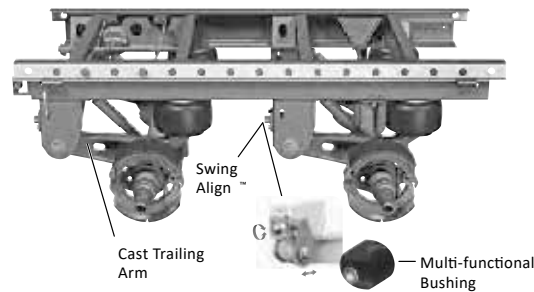

SAF-HOLLAND NEWAY

AD-123/246/369 Series
Truck, Air Suspension

Pivot Connection Kit

32

Transverse Beam Connection Kit

33

Thru Bolt Style, 5-3/4" Round Axle Connection Kit

34