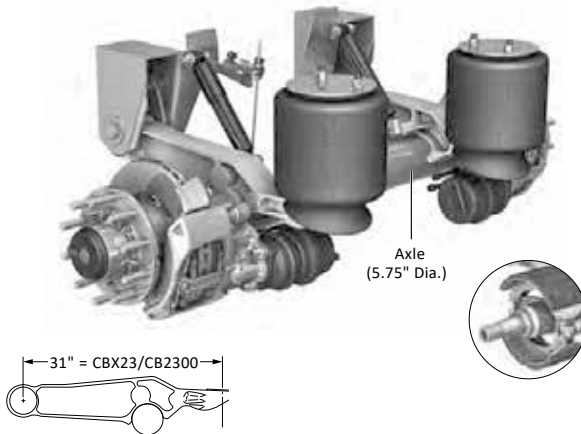

CBX23/25/40 Series

CBX23

Up to 23,000 lbs. Capacity