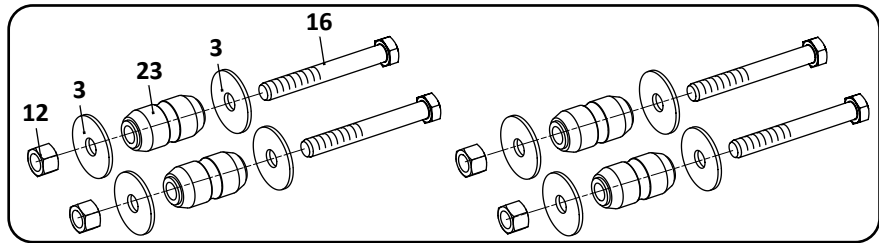

Pivot Connection Kit, EZ-Align, Non-Welded

28

Axle Connection Kit, 5" Round Axle, 20" Wheels

29

Welded Alignment Pivot Connection Assembly

Hanger Mounted Shock Model

RL-230 Models Trailer, Air Suspension							
KEY NO.	EUCLID NO.	GENUINE	MACH NO.	OEM REF.	DESCRIPTION	QTY. PER AXLE	PAGE NO.
20	E-4363	-	-	90036177	Washer, 1-1/8"	4	-
21	S.O.S.		-	93600077	Lock Washer, 3/4"	4	-
22	E-15256	-	-	93400136	Nut, 1/2" - 13	4	-
23	E-4410A	-	G-4410A	90008149	Bushing, Pivot & Axle Connection, Rubber	6	108
24	E-16559		-	90508019	Bolt, 1-1/8" - 7 x 9-1/4" Long, Non Weld Application	1	-
25	E-15535		-	90008238	Alignment Block, EZ-Align	1	109
26	E-16626	-	-	48100389/ SRK-525	Connection Kit, Pivot, 1 EZ-Align, 1 Welded Alignment, Includes Key Nos. 12, 17, 20, 23, 24, 25	1	-
27	E-16609		-	48100385/ SRK-521	Connection Kit, Pivot, 2 EZ-Align, Includes Key Nos. 12, 20, 23, 24, 25	1	112
28	E-16577	-	-	48100295/ SRK-233	Connection Kit, Pivot, EZ Align, Includes Key Nos. 12, 23, 24, 25	1	114
29	E-4411A	-	G-4411A	48100206/ SRK-149	Connection Kit, Axle, 5" Round, 20" Wheel, Includes Key Nos. 3, 12, 16, 23	1	114
30	E-4323	-	-	90054007	Height Control Valve, No Dump	1	122
31	E-7852	-	-	48100225/ SRK-168	Linkage Assembly; Universal; Adjustable	1	123