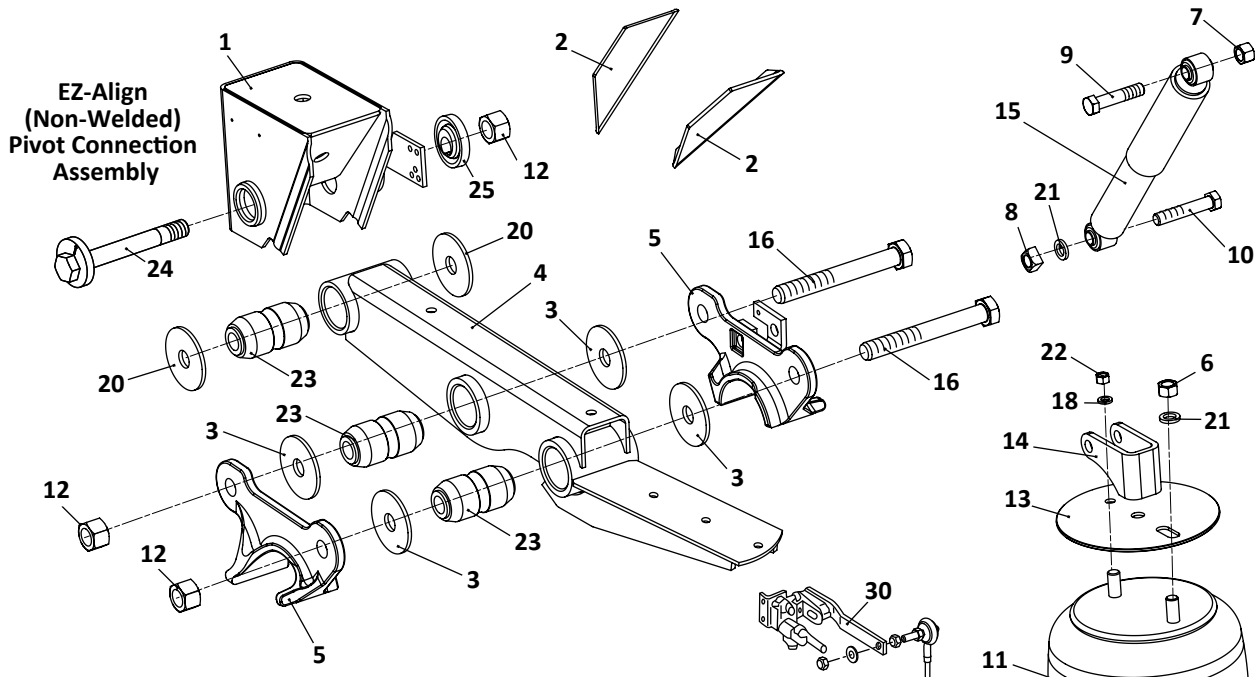

SAF-HOLLAND NEWAY

RL-230 Models Trailer, Air Suspension

26

27

28

29