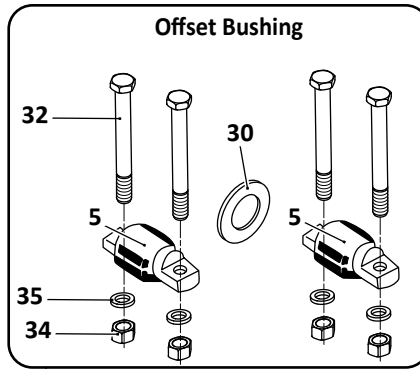

SAF-HOLLAND NEWAY

ARDAB-120-5, -240-5
Truck, Air Suspension

Axle Connection Kit,
2° - 8° Pinion Angle

41 (1/2 Kit Shown)

Axle Connection Kit,
1° & 8.1° - 13° Pinion Angle

42 (1/2 Kit Shown)

Pivot Connection Kit,
With Alignment Bushing