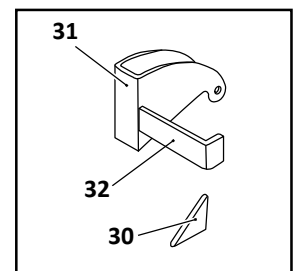

35

Axle Connection Kit, 5" Square

36

AR-80

AR-70, AR-80, AR-95 Models Trailer, Air Suspension							
KEY NO.	EUCLID NO.	GENUINE	MACH NO.	OEM REF.	DESCRIPTION	QTY. PER AXLE	PAGE NO.
18	E-1107	-	-	93400149	Nut, 3/4" - 16	2	-
19	S.O.S.	SAF	-	93600077	Lock Washer, 3/4"	4	-
20	E-16593	-	-	93003603	Bolt, 3/4" - 10 x 3-3/4" Long, AR-75 & AR-95 Suspension	4	-
	E-4345	-	-	93003597	Bolt, 3/4" - 10 x 3-1/2" Long, AR-80 Suspension	4	-
21	E-2545	-	-	93600156	Flat Washer, 3/4"	2	-
22	E-4347	-	-	93400492	Nut, 3/4" - 10	2	-
23	E-16606	-	-	93400367	Square Nut, 3/4" - 10	2	-
24	E-4289	SAF	G-4289	90001082	Axle Adapter, 5" Round Axle, AR-75 & AR-95 Suspension	2	117
	S.O.S.	SAF	-	90001083	Axle Adapter, 5" Square Axle, AR-75 & AR-95 Suspension	2	-
	E-16554	SAF	-	90001132	Axle Adapter, 5" Round Axle, AR-80 Suspension	2	117
25	E-4282	SAF	G-4282	90010032	Axle Cap, 5" Round Axle	2	117
	E-4283	SAF	-	90010022	Axle Cap, 5" Square Axle	2	117
26	E-2947A	-	G-2947A	90028083	Axle Pad, Rubber, 5-5/8" W x 7" Lg x 7/16" Thk	2	118
	E-8680	-	-	-	Axle Pad, Poly, 5-5/8" W x 7" Lg x 7/16" Thk	2	118
27	E-2943	-	-	90028047	Wrapper, 5" Round Axle, Rubber, 7-1/4" W x 9" Lg x 1/2" Thk	2	118
	E-8678	-	-	-	Wrapper, 5" Round Axle, Poly, 7-1/4" W x 9" Lg x 1/2" Thk	2	118
	E-4409	-	-	90028073	Wrapper, 5" Square Axle, Rubber, 9-5/8" W x 7-1/4" Lg x 1/2" Thk	2	118
28	S.O.S.	SAF	-	Various	Crossmember Assembly	1	-
29	S.O.S.	SAF	-	90538008	Channel Assembly	2	-
	S.O.S.	SAF	-	90538007	Channel Assembly	2	-
30	S.O.S.	SAF	-	90032137	Gusset	2	-
31	S.O.S.	SAF	-	90018322	Upper Shock Bracket, AR-70 & AR-95	2	-
	S.O.S.	SAF	-	90018427	Upper Shock Bracket, AR-80-6.75, -9-WST Suspension	2	-
	E-4343	SAF	-	90018115	Upper Shock Bracket, AR-80-9 Suspension	2	121
32	S.O.S.	-	-	90023865	Bracket	8	-
33	E-4403	-	-	90508004	Bushing, Rubber	8	121
	E-8684	-	-	-	Bushing, Poly	8	121
34	E-4398A	-	G-4398A	48100202/ SRK-145	Connection Kit, Pivot, Includes Key Nos. 4, 8, 13, 14	1	111
35	E-4390	-	G-4390	48100181/ SRK-128	Connection Kit, Axle Connection, 5" Round, New Style, AR-95 9" & 14" Ride Height, Includes Key Nos. 12, 27, 26	1	120
	E-2977A	-	G-2977A	48100108/ SRK-64	Connection Kit, 5" Round Axle, New Style, AR-70, AR-95 12" & 17" Ride Height, Includes Key Nos. 12, 27, 26	1	120
36	E-6898	-	G-6898	48100112/ SRK-68	Connection Kit, 5" Square Axle, Includes Key Nos. 12, 27, 26	1	120
37	E-4323	-	-	90054007	Height Control Valve, No Dump	1	122
	E-9623	-	-	H00450CA	Height Control Valve, Universal, No Dump, Hadley 450 Series	1	122
	E-14729	-	-	H01500UN	Height Control Valve, Universal, No Dump, Hadley Next Gen Series	1	122
38	E-7852	-	-	48100225/ SRK-168	Linkage Assembly; Universal; Adjustable	1	123