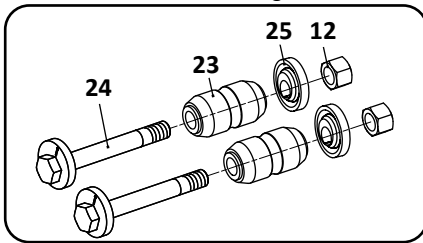

Pivot Connection Kit, EZ-Align, Non-Welded

28

Axle Connection Kit, 5" Round Axle, 20" Wheels

29

Welded Alignment Pivot Connection Assembly

Hanger Mounted Shock Model

RL-230 Models Trailer, Air Suspension							
KEY NO.	EUCLID NO.	GENUINE	MACH NO.	OEM REF.	DESCRIPTION	QTY. PER AXLE	PAGE NO.
20	E-4363	-	-	90036177	Washer, 1-1/8"	4	-
21	S.O.S.		-	93600077	Lock Washer, 3/4"	4	-
22	E-15256	-	-	93400136	Nut, 1/2" - 13	4	-
23	E-4410A	-	G-4410A	90008149	Bushing, Pivot & Axle Connection, Rubber	6	108
24	E-16559		-	90508019	Bolt, 1-1/8" - 7 x 9-1/4" Long, Non Weld Application	1	-
25	E-15535		-	90008238	Alignment Block, EZ-Align	1	109
26	E-16626	-	-	48100389/ SRK-525	Connection Kit, Pivot, 1 EZ-Align, 1 Welded Alignment, Includes Key Nos. 12, 17, 20, 23, 24, 25	1	-
27	E-16609		-	48100385/ SRK-521	Connection Kit, Pivot, 2 EZ-Align, Includes Key Nos. 12, 20, 23, 24, 25	1	112
28	E-16577	-	-	48100295/ SRK-233	Connection Kit, Pivot, EZ Align, Includes Key Nos. 12, 23, 24, 25	1	114
29	E-4411A	-	G-4411A	48100206/ SRK-149	Connection Kit, Axle, 5" Round, 20" Wheel, Includes Key Nos. 3, 12, 16, 23	1	114
30	E-4323	-	-	90054007	Height Control Valve, No Dump	1	122
31	E-7852	-	-	48100225/ SRK-168	Linkage Assembly; Universal; Adjustable	1	123