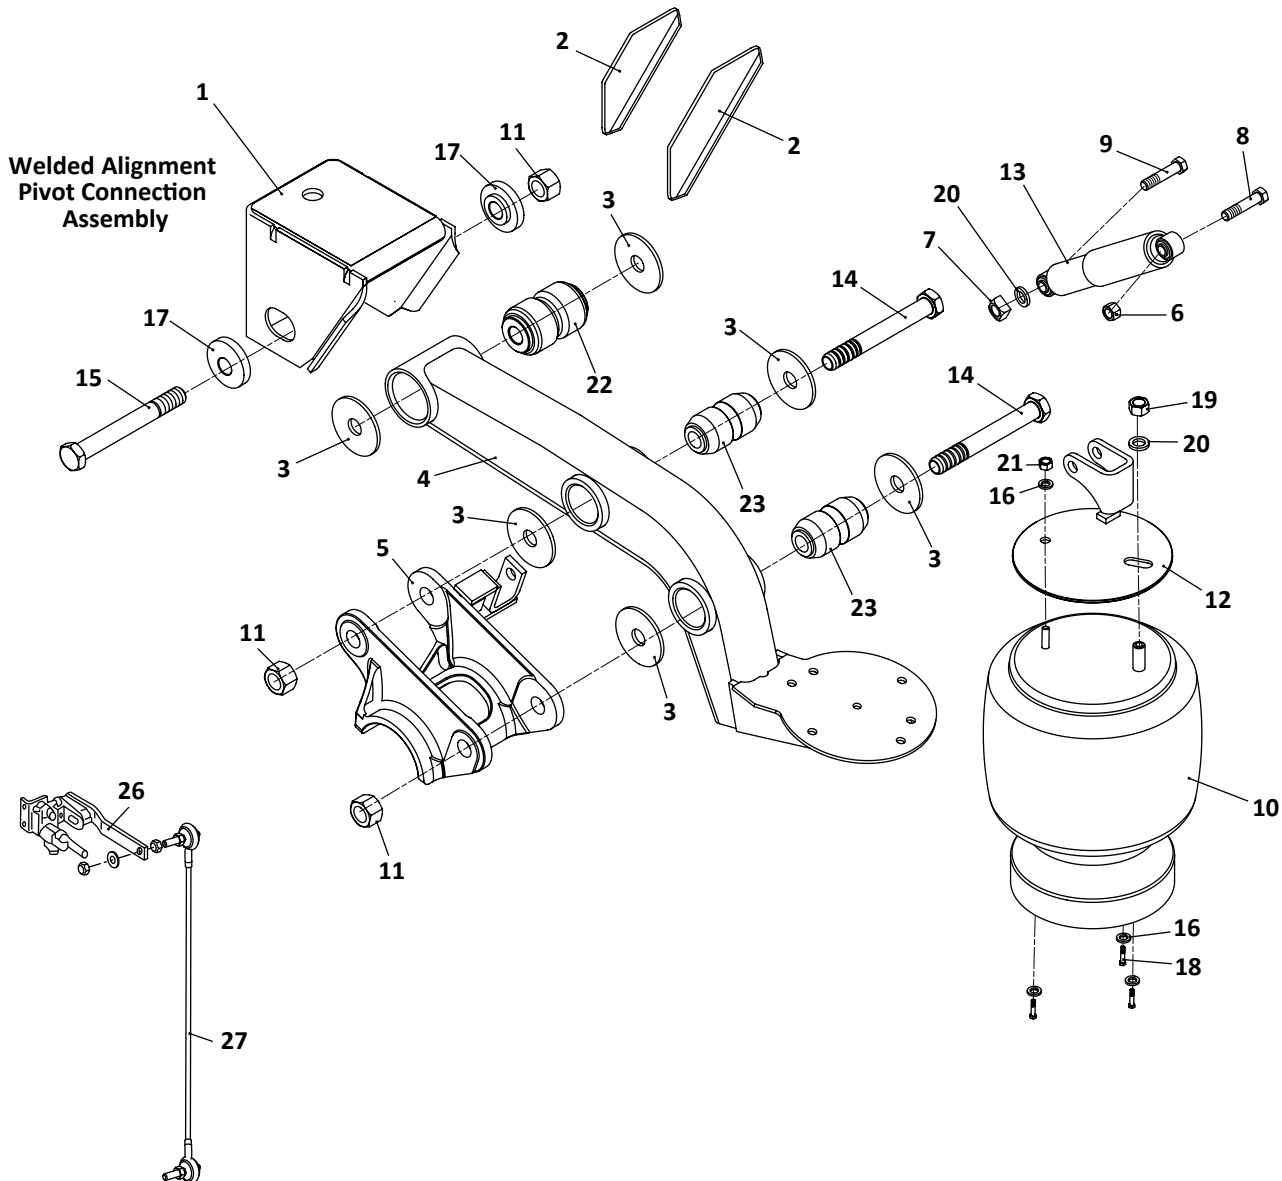

Axle Connection Kit, 5" Round Axle, 20" Wheels

RL-300 Models Trailer, Air Suspension							
KEY NO.	EUCLID NO.	GENUINE	MACH NO.	OEM REF.	DESCRIPTION	QTY. PER AXLE	PAGE NO.
22	E-4382A	-	G-4382A	90008139	Bushing, Pivot, Rubber	2	106
	E-8683	-	-	-	Bushing, Pivot, Poly	2	106
23	E-4410A	-	G-4410A	90008149	Bushing, Axle Connection, Rubber	4	108
24	E-16550	-	-	48100388/ SRK-524	Connection Kit, Pivot, Includes Key Nos. 3, 11, 15, 22	1	112
25	E-4411A	-	G-4411A	48100206/ SRK-149	Connection Kit, Axle, 5" Round, 20" Wheel, Includes Key Nos. 3, 11, 14, 23	1	114
26	E-4323	-	-	90054007	Height Control Valve, No Dump	1	122
27	E-7852	-	-	48100225/ SRK-168	Linkage Assembly; Universal; Adjustable	1	123