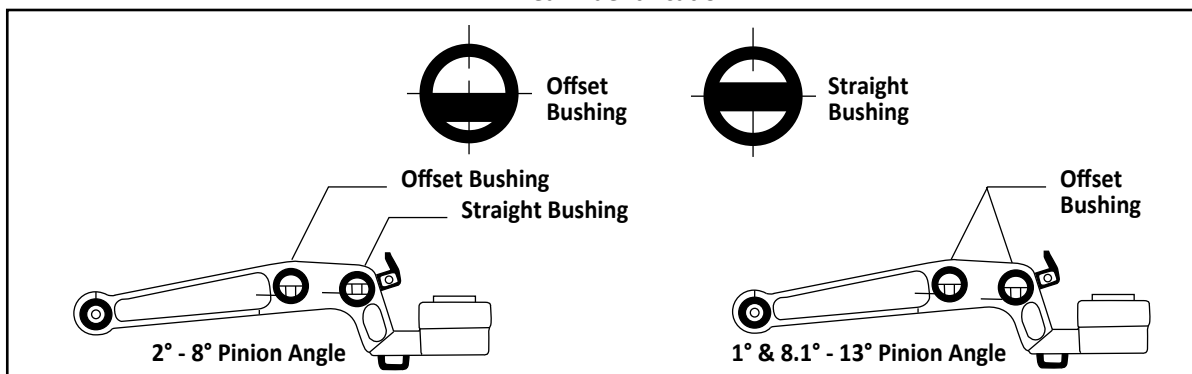

42 (1/2 Kit Shown)

Pivot Connection Kit,
With Alignment Bushing

43

Air Beam Identification

ARDAB-120-5, -240-5
Truck, Air Suspension

KEY NO.	EUCLID NO.	GENUINE	MACH NO.	OEM REF.	DESCRIPTION	QTY. PER AXLE	PAGE NO.
40	S.O.S.		-	93600077	Lock Washer, 3/4"	2	-
41	E-9296		-	48100246/ SRK-189	Connection Kit, Axle, 2° - 8° Pinion Angle, Includes Key Nos. 4, 5, 30, 32, 34, 35	1	113
42	E-9297		-	48100247/ SRK-190	Connection Kit, Axle, 1° & 8.1° - 13° Pinion Angle, Includes Key Nos. 5, 30, 32, 34, 35	1	113
43	E-15532		-	48100253/ SRK-188-1	Connection Kit, Pivot, With Alignment Bushing, 3, 13, 31, 34	1	111
44	E-13922	-	-	90554241	Height Control Valve	1	122
45	E-16623	-	-	48100267/ SRK-205	Linkage, Height Control Valve	1	123