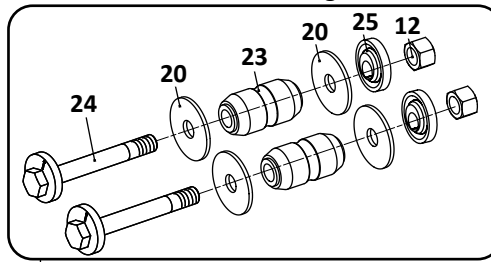

Pivot Connection Kit, 2 EZ-Align, Non-Welded