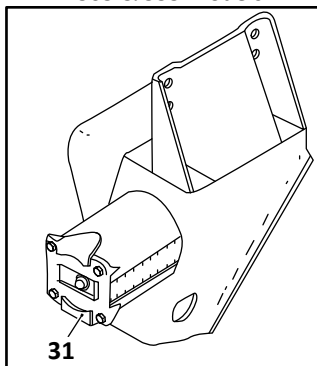

28

Axle Connection Kit, 5" Round

29

Axle Connection Kit, 5" Square

30

505 & 555 Models

505 & 555 Models

ART 500/505/551/555 Models Truck, Air Suspension							
KEY NO.	EUCLID NO.	GENUINE	MACH NO.	OEM REF.	DESCRIPTION	QTY. PER AXLE	PAGE NO.
1	FS9082	-	-	90557027	Firestone Air Spring, ART-500-B, 505-B, 505-C Suspension	2	-
	MAF9082	-	-	90557027	Meritor Air Spring, ART-500-B, 505-B, 505-C Suspension	2	-
	FS9101	-	-	90557009	Firestone Air Spring, ART-551-B, 555-B, 555-C Suspension	2	-
	MAF9101	-	-	90557009	Meritor Air Spring, ART-551-B, 555-B, 555-C Suspension	2	-
2	S.O.S.	-	-	Various	Equalizing Beam	2	-
3	E-4292		G-4292	90001006	Axle Seat, ART 551-B-3, 555-B-3 & 555-C-3 Suspension	2	118
	S.O.S.		-	90501037	Axle Seat, ART-500-B-1, 551-B-2, 505-B-1, 555-B-2, 505-C-1 & 555-C-2 Suspension	2	-
	S.O.S.		-	90001008	Axle Seat, ART-551-B-1, 555-B-1 & 555-C-1 Suspension	2	-
4	E-4382A	-	G-4382A	90018139	Bushing, Pivot, Rubber	2	106
	E-8683	-	-	-	Bushing, Pivot, Poly	2	106
5	E-4364	-	-	93201055	Bolt, 1-1/8" - 7 x 9-1/4" Long	2	-
6	E-4289		G-4289	90001082	Axle Adapter, 5" Round Axle	2	117
	S.O.S.		-	90001083	Axle Adapter, 5" Square Axle	2	-
7	E-2943	-	-	90028047	Wrapper, 5" Round Axle, Rubber, 7-1/4" W x 9" Lg x 1/2" Thk	2	118
	E-8678	-	-	-	Wrapper, 5" Round Axle, Poly, 7-1/4" W x 9" Lg x 1/2" Thk	2	118
	E-4409	-	-	90028073	Wrapper, 5" Square Axle, Rubber, 9-5/8" W x 7-1/4" Lg x 1/2" Thk	2	118
8	E-2947A	-	G-2947A	90028083	Axle Pad, Rubber, 5-5/8" W x 7" Lg x 7/16" Thk	2	118
	E-8680	-	-	-	Axle Pad, Poly, 5-5/8" W x 7" Lg x 7/16" Thk	2	118
9	S.O.S.		-	90510061	Axle Cap Assembly without Stops, Roadside, 5" Round Axle	1	-
	S.O.S.		-	90510064	Axle Cap Assembly with Stops, Roadside, 5" Round Axle	1	-
	S.O.S.		-	90510063	Axle Cap Assembly with Stops, Curbside, 5" Round Axle	1	-
	S.O.S.		-	90510062	Axle Cap Assembly without Stops, Curbside, 5" Round Axle	1	-
10	E-UB8479-090	-	-	90041878	U-Bolt Assembly, Flat Round Bend, 1" - 14 x 6-5/16" Wide x 9" Long	4	-
	E-UB8479-104	-	-	90042791	U-Bolt Assembly, Flat Round Bend, 1" - 14 x 6-5/16" Wide x 10-1/2" Long	4	-
	E-UB8479-124A	-	-	90042792	U-Bolt Assembly, Flat Round Bend, 1" - 14 x 6-3/8" Wide x 12-1/2" Long	4	-
	E-UB8578-094	-	-	90041997	U-Bolt Assembly, Flat Square Bend, 1" - 14 x 6-5/16" Wide x 9-1/2" Long	4	-
	E-UB8578-124A	-	-	90042794	U-Bolt Assembly, Flat Square Bend, 1" - 14 x 6-3/8" Wide x 10-1/2" Long	4	-
	E-UB8578-124A	-	-	90042795	U-Bolt Assembly, Flat Square Bend, 1" - 14 x 6-3/8" Wide x 12-1/2" Long	4	-
11	S.O.S.		-	Various	Frame Bracket	2	-
12	E-4263		-	90001045	Alignment Block	2	109
	E-9284	-	-	90008147	Alignment Block, ART-505-B & 555-B Suspension	2	109
13	M83128	-	-	90044162	Shock Absorber, ART-500-B-1, 505-B-1, & 555-B-1 Suspension	2	-
	M83127	-	-	90044642	Shock Absorber, ART-551-B-1, -2, -3 & 555-B-1, -2, -3 Suspension	2	-
14	S.O.S.		-	Various	Air Spring & Shock Mounting Plate	2	-
15	S.O.S.		-	Various	Axle Stop Assembly, 5" Round Axle	2	-
16	E-4363	-	-	90036177	Washer, 1-1/8"	4	-
17	E-15140	-	-	93003645	Bolt, 3/4" - 10 x 5-1/2" Long	2	-
18	E-4347	-	-	93400492	Nut, 3/4" - 10	4	-
19	E-4345	-	-	90003597	Bolt, 3/4" - 10 x 3-1/2" Long	2	-