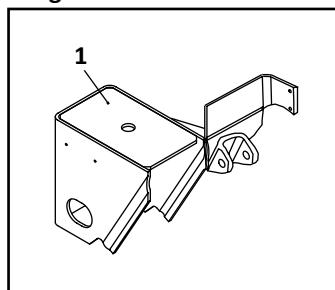

Pivot Connection Kit, EZ-Align, Non-Welded

28

Axle Connection Kit, 5" Round Axle, 20" Wheels

29

Welded Alignment Pivot Connection Assembly

Hanger Mounted Shock Model

RL-230 Models Trailer, Air Suspension							
KEY NO.	EUCLID NO.	GENUINE	MACH NO.	OEM REF.	DESCRIPTION	QTY. PER AXLE	PAGE NO.
20	E-4363	-	-	90036177	Washer, 1-1/8"	4	-
21	S.O.S.		-	93600077	Lock Washer, 3/4"	4	-
22	E-15256	-	-	93400136	Nut, 1/2" - 13	4	-
23	E-4410A	-	G-4410A	90008149	Bushing, Pivot & Axle Connection, Rubber	6	108
24	E-16559		-	90508019	Bolt, 1-1/8" - 7 x 9-1/4" Long, Non Weld Application	1	-
25	E-15535		-	90008238	Alignment Block, EZ-Align	1	109
26	E-16626	-	-	48100389/ SRK-525	Connection Kit, Pivot, 1 EZ-Align, 1 Welded Alignment, Includes Key Nos. 12, 17, 20, 23, 24, 25	1	-
27	E-16609		-	48100385/ SRK-521	Connection Kit, Pivot, 2 EZ-Align, Includes Key Nos. 12, 20, 23, 24, 25	1	112
28	E-16577	-	-	48100295/ SRK-233	Connection Kit, Pivot, EZ Align, Includes Key Nos. 12, 23, 24, 25	1	114
29	E-4411A	-	G-4411A	48100206/ SRK-149	Connection Kit, Axle, 5" Round, 20" Wheel, Includes Key Nos. 3, 12, 16, 23	1	114
30	E-4323	-	-	90054007	Height Control Valve, No Dump	1	122
31	E-7852	-	-	48100225/ SRK-168	Linkage Assembly; Universal; Adjustable	1	123