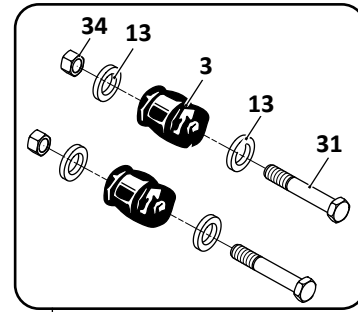

SAF Denotes Product is Genuine SAF-Holland Neway

SAF-HOLLAND NEWAY

ARDAB-120-5, -240-5
Truck, Air Suspension

Axle Connection Kit,
2° - 8° Pinion Angle

41 (1/2 Kit Shown)

Axle Connection Kit,
1° & 8.1° - 13° Pinion Angle

42 (1/2 Kit Shown)

Pivot Connection Kit,
With Alignment Bushing

43

Air Beam Identification

ARDAB-120-5, -240-5
Truck, Air Suspension

KEY NO.	EUCLID NO.	GENUINE	MACH NO.	OEM REF.	DESCRIPTION	QTY. PER AXLE	PAGE NO.
40	S.O.S.		-	93600077	Lock Washer, 3/4"	2	-
41	E-9296		-	48100246/ SRK-189	Connection Kit, Axle, 2° - 8° Pinion Angle, Includes Key Nos. 4, 5, 30, 32, 34, 35	1	113
42	E-9297		-	48100247/ SRK-190	Connection Kit, Axle, 1° & 8.1° - 13° Pinion Angle, Includes Key Nos. 5, 30, 32, 34, 35	1	113
43	E-15532		-	48100253/ SRK-188-1	Connection Kit, Pivot, With Alignment Bushing, 3, 13, 31, 34	1	111
44	E-13922	-	-	90554241	Height Control Valve	1	122
45	E-16623	-	-	48100267/ SRK-205	Linkage, Height Control Valve	1	123