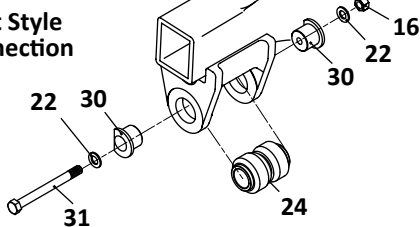

Thru Bolt Style Axle Connection