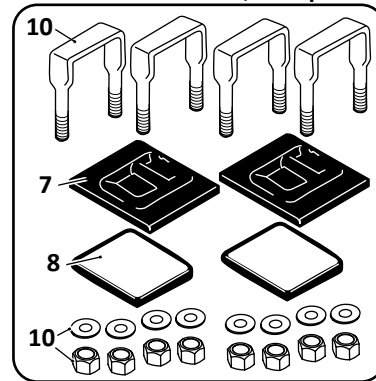

Axle Connection Kit, 5" Square