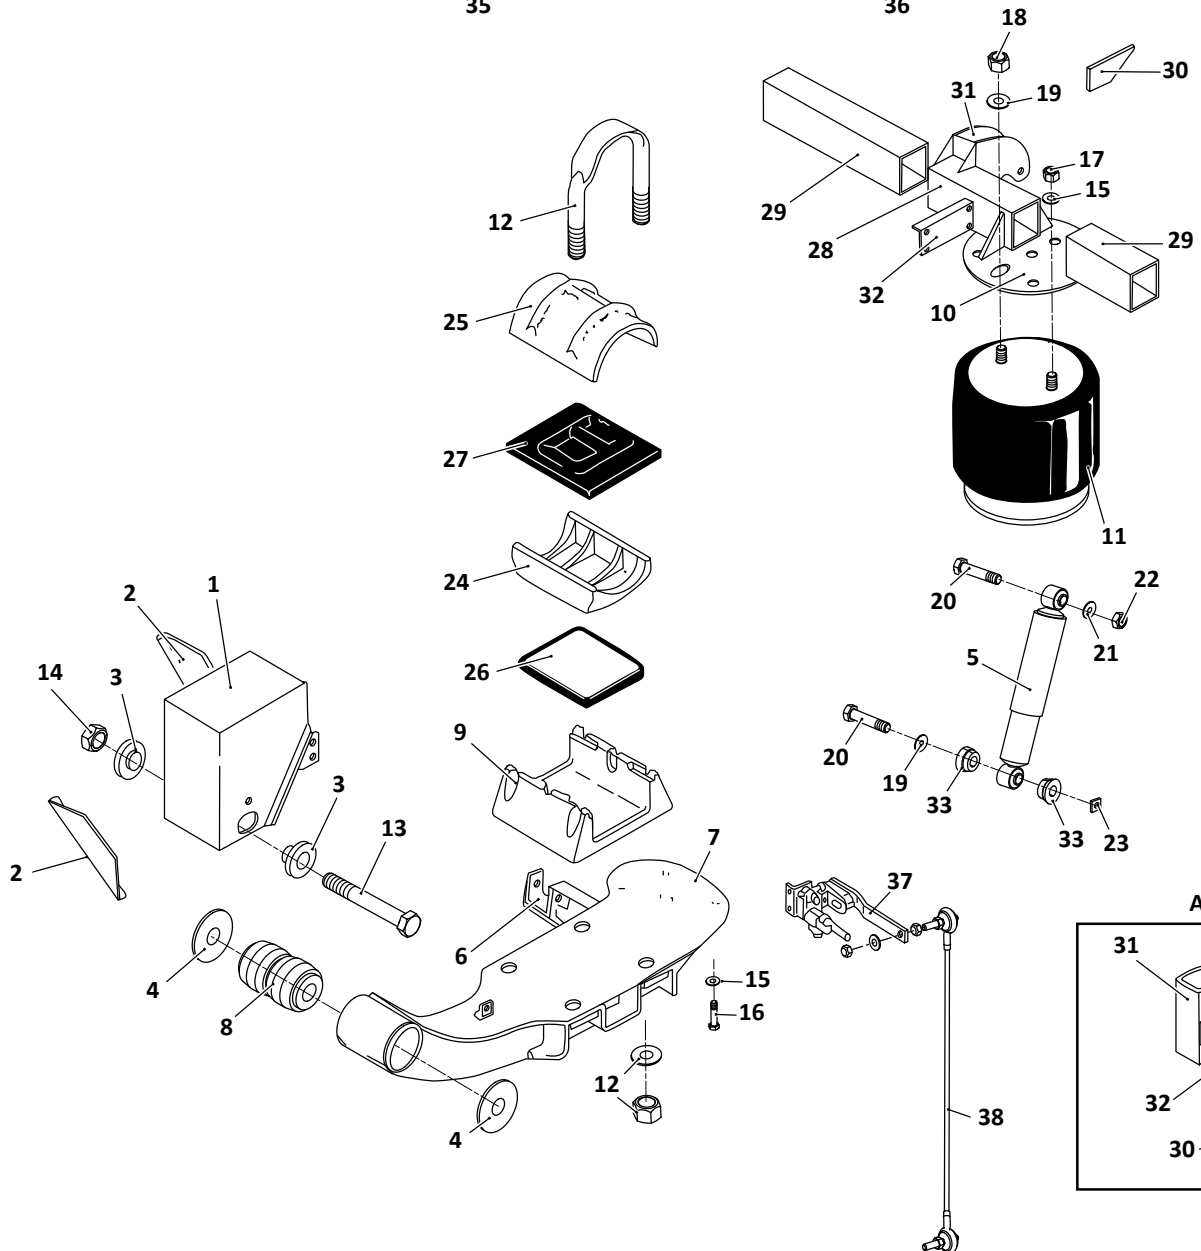

AR-50-US, -F, -F-1, -F-2 Trailer, Air Suspension							
KEY NO.	EUCLID NO.	GENUINE	MACH NO.	OEM REF.	DESCRIPTION	QTY. PER AXLE	PAGE NO.
3	E-4321	-	-	90031027	Air Spring Mounting Plate	2	121
4	E-4263	SAF	-	90001045	Alignment Block	2	109
5	E-4361	-	-	93201045	Bolt, 1-1/8" - 7 x 8-1/2" Long	2	-
6	E-4358	-	-	93400506	Nut, 1-1/8" - 7	2	-
7	S.O.S.	SAF	-	Various	Equalizing Beam	2	-
8	E-4292	SAF	G-4292	90001006	Axle Seat	2	118
9	FS9039	-	-	90557023	Firestone Air Spring	2	-
	MAF9039	-	-	90657023	Meritor Air Spring	2	-
10	S.O.S.	SAF	-	93600072	Washer, 1/2"	2	-
11	E-15256	-	-	93400136	Nut, 1/2" - 13	2	-
12	S.O.S.	SAF	-	93600077	Lock Washer, 3/4"	4	-
13	E-1107	-	-	93400149	Nut, 3/4" - 16	2	-
14	E-4347	-	-	93400492	Nut, 3/4" - 10	2	-
15	M83128	-	-	90044162	Shock Absorber	2	-
16	E-4345	-	-	93003599	Bolt, 3/4" - 10 x 3-1/2" Long	4	-
17	S.O.S.	SAF	-	Various	Upper Shock Mounting Bracket	2	-
18	E-4289	SAF	G-4289	90001082	Axle Adapter, 5" Round Axle	2	117
	S.O.S.	-	-	90001083	Axle Adapter, 5" Square Axle	2	-
19	E-4282	SAF	G-4282	90010032	Axle Cap, 5" Round Axle, New Style	2	117
	E-4283	SAF	-	90010022	Axle Cap 5" Square Axle	2	117
20	E-2947A	-	G-2947A	90028083	Axle Pad, New Style, Rubber, 5-5/8" W x 7" Lg x 7/16" Thk	2	118
	E-8680	-	-	-	Axle Pad, Poly, New Style, 5-5/8" W x 7" Lg x 7/16" Thk	2	118
	E-2010	-	-	90028016	Axle Pad, Rubber, Old Style, 5-5/8" W x 7" Lg x 3/8" Thk	2	119
	E-8674	-	-	-	Axle Pad, Poly, Old Style, 5-5/8" W x 7" Lg x 3/8" Thk	2	119
21	E-2943	-	-	90028047	Wrapper, 5" Round Axle, Rubber, New Style, 7-1/4" W x 9" Lg x 1/2" Thk	2	118
	E-8678	-	-	-	Wrapper, 5" Round Axle, Poly, New Style, 7-1/4" W x 9" Lg x 1/2" Thk	2	118
	E-2009	-	G-2009	90028007	Wrapper, 5" Round Axle, Rubber, Old Style, 7-1/4" W x 7-1/4" Lg x 3/8" Thk	2	118
	E-8673	-	-	-	Wrapper, 5" Round Axle, Poly, 9-5/8" W x 7-1/4" Lg x 1/2" Thk	2	118
	E-4409	-	-	90028073	Wrapper, 5" Square Axle, Rubber, 9-5/8" W x 7-1/4" Lg x 1/2" Thk	2	118
22	E-UB8479-090	-	-	90041878	U-Bolt Assembly, Flat Round Bend, 1" - 14 x 6-5/16" Wide x 9" Long	4	-
	E-UB8578-094	-	-	90041997	U-Bolt Assembly, Flat Square Bend, 1" - 14 x 6-5/16" Wide x 9-1/2" Long	4	-
23	E-4403	-	-	90508004	Bushing, Rubber	8	121
	E-8684	-	-	-	Bushing, Poly	8	121
24	S.O.S.	SAF	-	Various	Crossmember Assembly	1	-
25	E-4338	SAF	-	90519009	Lower Shock Bracket, New Style	2	121
	S.O.S.	SAF	-	90018067	Lower Shock Bracket, Old Style	2	-
26	E-16606	-	-	93400367	Square Nut, 3/4" - 10	2	-
27	S.O.S.	SAF	-	93400553	Nut, 3/4" - 10	2	-
28	E-4396	-	G-4396	48100193/SRK-48A	Connection Kit, Pivot, New Style, Includes Key Nos. 2, 5, 6	1	111
29	E-2977A	-	G-2977A	48100108/SRK-64	Connection Kit, 5" Round Axle, New Style, Includes Key Nos. 20, 21, 22	1	120
	E-2978A	-	-	48100018/SRK-49	Connection Kit, 5" Round Axle, Old Style, Includes Key Nos. 20, 21, 22	1	120
30	E-6898	-	G-6898	48100112/SRK-68	Connection Kit, 5" Square Axle, Includes Key Nos. 20, 21, 22	1	120
31	E-4323	-	-	90054007	Height Control Valve, No Dump	1	122
32	E-7852	-	-	48100225/SRK-168	Linkage Assembly; Universal; Adjustable	1	123

SAF Denotes Product is Genuine SAF-Holland Neway

36