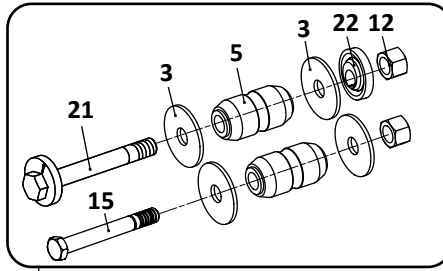

Pivot Connection Kit