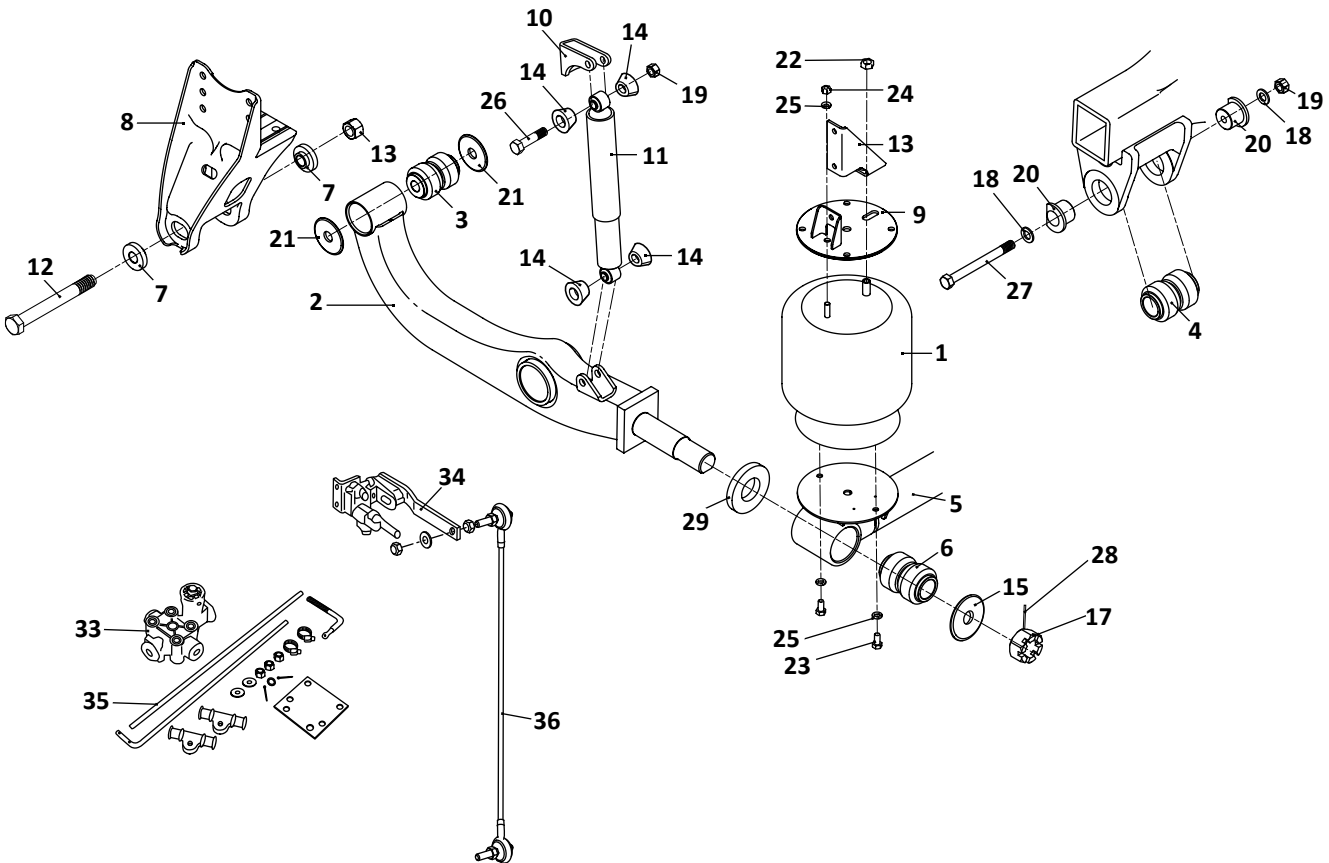

ARDST/ARDSTM & L Series Truck, Air Suspension

KEY NO.	EUCLID NO.	GENUINE	MACH NO.	OEM REF.	DESCRIPTION	QTY. PER AXLE	PAGE NO.
1	FS9082	-	-	90557027	Firestone Air Spring, 123-6, 244-6 & 123-6 M/L Suspensions	2	-
	MAF9082	-	-	90557027	Meritor Air Spring, 123-6, 244-6 & 123-6 M/L Suspensions	2	-
	FS9092	-	-	90557031	Firestone Air Spring, 246-6 Suspension & 8-3/4" Ride Height	2	-
	FS9193	-	-	90557101	Firestone Air Spring, 244-6 Suspension on Western Star	2	-
	FS9141	-	-	90557110	Firestone Air Spring, 246-6 & 250-6 Suspension	2	-