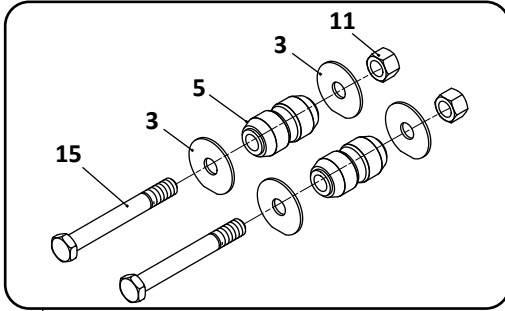

 Denotes Product is Genuine SAF-Holland Neway

SAF-HOLLAND NEWAY

AR-90/AR-90-1/AR-92/AR-93 Models

Trailer, Air Suspension

Pivot Connection Kit

27

Axle Connection Kit, 5" Round Axle, 20" Wheels

28