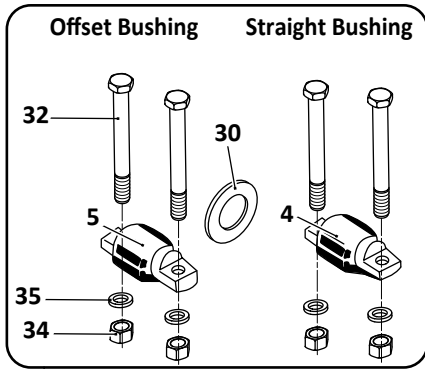

SAF-HOLLAND NEWAY

ARDAB-120-5, -240-5
Truck, Air Suspension

Axle Connection Kit,
2° - 8° Pinion Angle