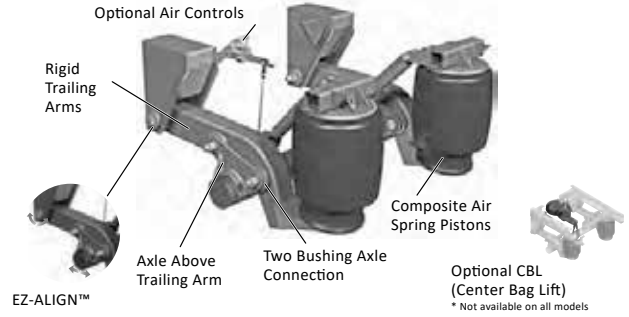

Suspension

ARU-92 Series

RL Series

- RL-196 - 19,000 lbs. Capacity
- RL-228 - 22,500 lbs. Capacity
- RL-230 - 23,000 lbs. Capacity
- RL-250 - 25,000 lbs. Capacity
- RL-300 - 30,000 lbs. Capacity

Discontinued - Replacement Parts Only