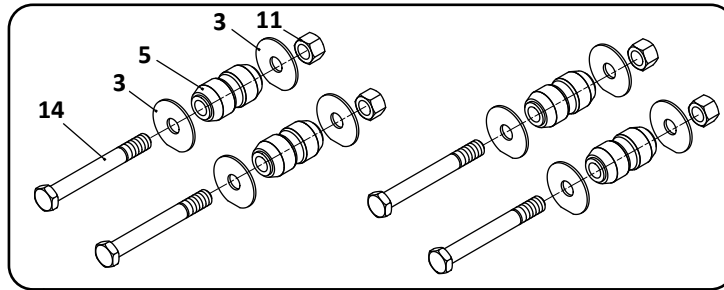

Axle Connection Kit, 5" Round Axle, 20" Wheels