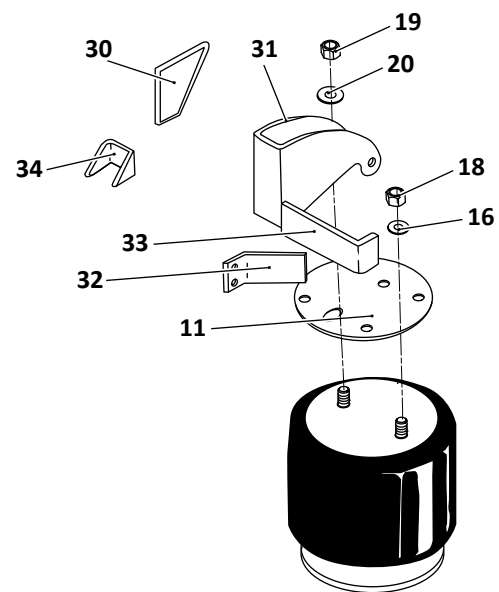

Axle Connection Kit, 5" Round Axle
Heavy-Duty, 9" & 14" Ride Height

Pivot Connection Kit

**AR-95A-9-HD, -12-HD, -14-HD, -17-HD
Trailer, Air Suspension**

KEY NO.	EUCLID NO.	GENUINE	MACH NO.	OEM REF.	DESCRIPTION	QTY. PER AXLE	PAGE NO.
29	E-4403	-	-	90508004	Bushing, Rubber	8	121
	E-8684	-	-	-	Bushing, Poly	8	121
30	S.O.S.		-	90032137	Gusset, 14" & 17" Ride Height	2	-
31	S.O.S.		-	90018427	Upper Shock Bracket	2	-
32	S.O.S.		-	90018527	Bracket	2	-
33	S.O.S.		-	90024664	Support	2	-
34	S.O.S.		-	90023876	Reinforcement Bracket	2	-
35	E-16549		-	48100186/ SRK-132	Connection Kit, 5" Round Axle Heavy-Duty, 9" & 14" Ride Height, Includes Key Nos. 13, 27, 28	1	120
36	E-4398A	-	G-4398A	48100202/ SRK-145	Connection Kit, Pivot, Includes Key Nos. 5, 9, 14, 15	1	111
37	E-4323	-	-	90054007	Height Control Valve, No Dump	1	122
	E-9623	-	-	H00450CA	Height Control Valve, Universal, No Dump, Hadley 450 Series	1	122
	E-14729	-	-	H01500UN	Height Control Valve, Universal, No Dump, Hadley Next Gen Series	1	122
38	E-7852	-	-	HPB450- 3/48100224/225	Linkage Assembly; Universal; Adjustable	1	123