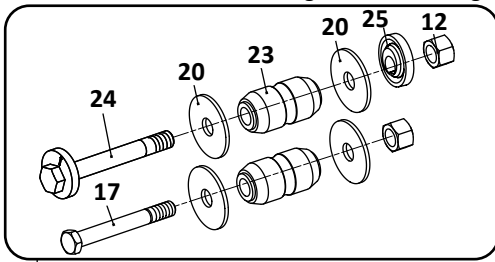

SAF-HOLLAND NEWAY

RL-230 Models Trailer, Air Suspension

Pivot Connection Kit, 1 EZ-Align, 1 Welded Align