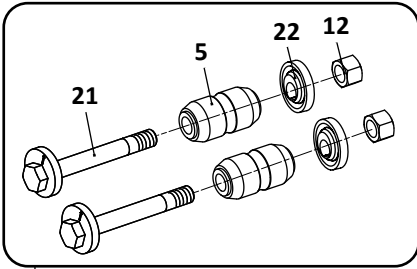

29

Axle Connection Kit, 5" Round Axle, 20" Wheels

30

Welded Alignment
Pivot Connection Assembly

EZ-Align (Non-Welded) Pivot Connection Assembly

**RL-228 Standard
Trailer, Air Suspension**

KEY NO.	EUCLID NO.	GENUINE	MACH NO.	OEM REF.	DESCRIPTION	QTY. PER AXLE	PAGE NO.
25	E-4323	-	-	90054007	Height Control Valve, No Dump	1	122
26	E-7852	-	-	48100225/ SRK-168	Linkage Assembly; Universal; Adjustable	1	123
27	E-9294	-	G-9294	48100264/ SRK-203	Connection Kit, Pivot, Includes Key Nos. 5, 12, 15, 18	1	112
28	E-16551		-	48100389/ SRK-525	Connection Kit, Pivot, Includes Key Nos. 3, 5, 12, 15, 22, 23	1	112
29	E-16577		-	48100295/ SRK-233	Connection Kit, Pivot, EZ Align, Includes Key Nos. 5, 12, 22, 23	1	114
30	E-4411A	-	G-4411A	48100206/ SRK-149	Connection Kit, Axle, 5" Round, 20" Wheel, Includes Key Nos. 3, 5, 12, 14	1	114