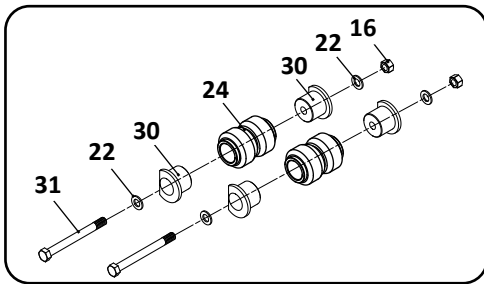

SAF-HOLLAND NEWAY

ARD-234-6

Truck, Air Suspension

Axle Connection Kit, 5-3/4" Round