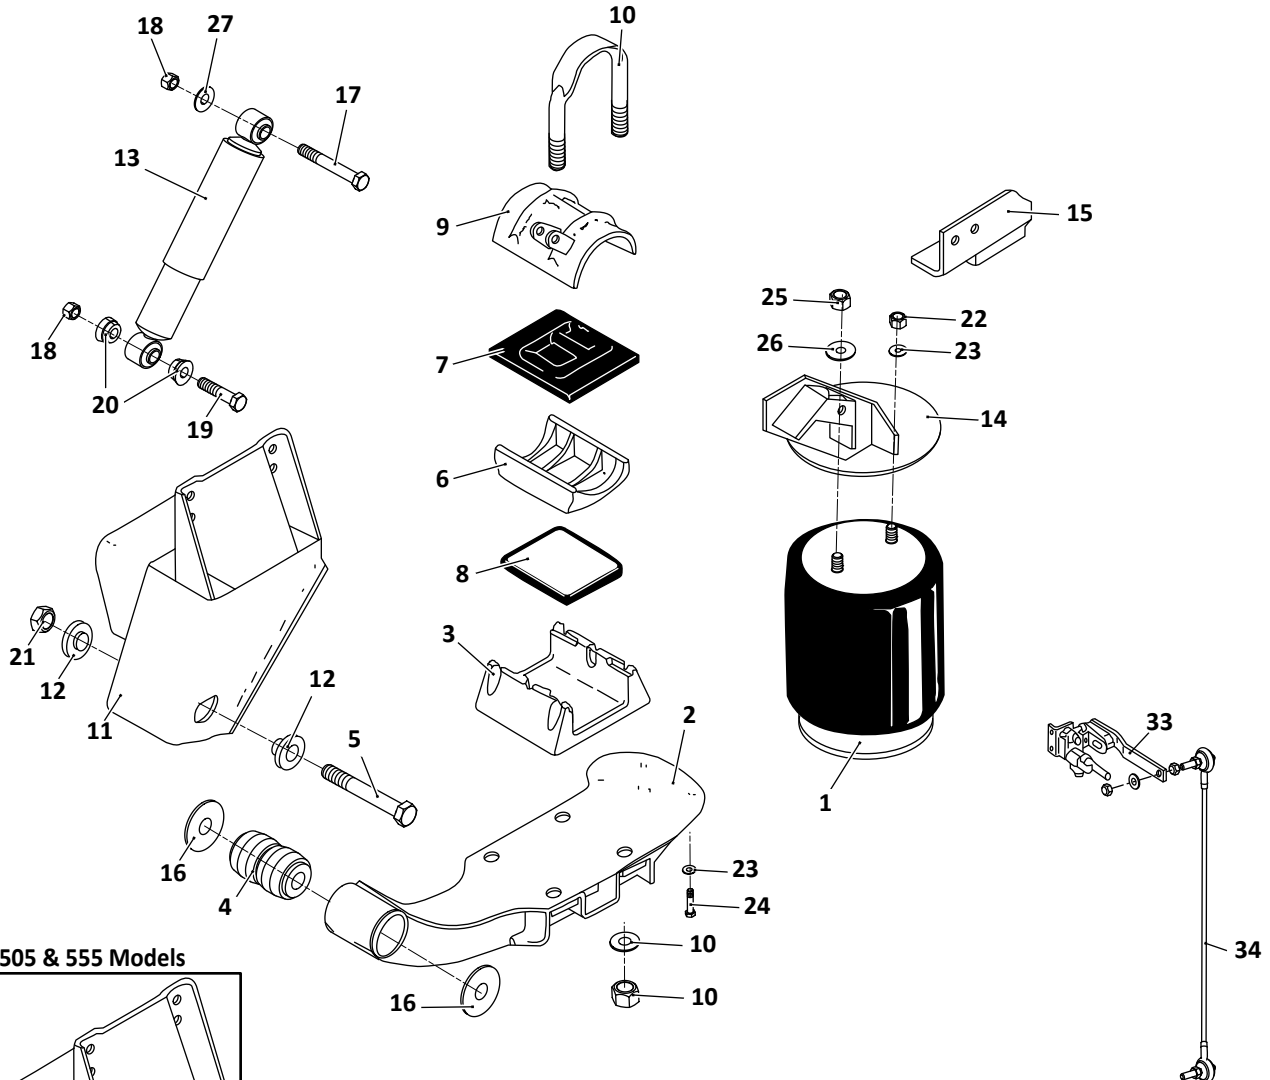

28

Axle Connection Kit, 5" Round

29

Axle Connection Kit, 5" Square

30

505 & 555 Models

505 & 555 Models

ART 500/505/551/555 Models Truck, Air Suspension							
KEY NO.	EUCLID NO.	GENUINE	MACH NO.	OEM REF.	DESCRIPTION	QTY. PER AXLE	PAGE NO.
1	FS9082	-	-	90557027	Firestone Air Spring, ART-500-B, 505-B, 505-C Suspension	2	-
	MAF9082	-	-	90557027	Meritor Air Spring, ART-500-B, 505-B, 505-C Suspension	2	-
	FS9101	-	-	90557009	Firestone Air Spring, ART-551-B, 555-B, 555-C Suspension	2	-
	MAF9101	-	-	90557009	Meritor Air Spring, ART-551-B, 555-B, 555-C Suspension	2	-
2	S.O.S.	-	-	Various	Equalizing Beam	2	-
3	E-4292		G-4292	90001006	Axle Seat, ART 551-B-3, 555-B-3 & 555-C-3 Suspension	2	118
	S.O.S.		-	90501037	Axle Seat, ART-500-B-1, 551-B-2, 505-B-1, 555-B-2, 505-C-1 & 555-C-2 Suspension	2	-
	S.O.S.		-	90001008	Axle Seat, ART-551-B-1, 555-B-1 & 555-C-1 Suspension	2	-
4	E-4382A	-	G-4382A	90018139	Bushing, Pivot, Rubber	2	106
	E-8683	-	-	-	Bushing, Pivot, Poly	2	106
5	E-4364	-	-	93201055	Bolt, 1-1/8" - 7 x 9-1/4" Long	2	-
6	E-4289		G-4289	90001082	Axle Adapter, 5" Round Axle	2	117
	S.O.S.		-	90001083	Axle Adapter, 5" Square Axle	2	-
7	E-2943	-	-	90028047	Wrapper, 5" Round Axle, Rubber, 7-1/4" W x 9" Lg x 1/2" Thk	2	118
	E-8678	-	-	-	Wrapper, 5" Round Axle, Poly, 7-1/4" W x 9" Lg x 1/2" Thk	2	118
	E-4409	-	-	90028073	Wrapper, 5" Square Axle, Rubber, 9-5/8" W x 7-1/4" Lg x 1/2" Thk	2	118
8	E-2947A	-	G-2947A	90028083	Axle Pad, Rubber, 5-5/8" W x 7" Lg x 7/16" Thk	2	118
	E-8680	-	-	-	Axle Pad, Poly, 5-5/8" W x 7" Lg x 7/16" Thk	2	118
9	S.O.S.		-	90510061	Axle Cap Assembly without Stops, Roadside, 5" Round Axle	1	-
	S.O.S.		-	90510064	Axle Cap Assembly with Stops, Roadside, 5" Round Axle	1	-
	S.O.S.		-	90510063	Axle Cap Assembly with Stops, Curbside, 5" Round Axle	1	-
	S.O.S.		-	90510062	Axle Cap Assembly without Stops, Curbside, 5" Round Axle	1	-
10	E-UB8479-090	-	-	90041878	U-Bolt Assembly, Flat Round Bend, 1" - 14 x 6-5/16" Wide x 9" Long	4	-
	E-UB8479-104	-	-	90042791	U-Bolt Assembly, Flat Round Bend, 1" - 14 x 6-5/16" Wide x 10-1/2" Long	4	-
	E-UB8479-124A	-	-	90042792	U-Bolt Assembly, Flat Round Bend, 1" - 14 x 6-3/8" Wide x 12-1/2" Long	4	-
	E-UB8578-094	-	-	90041997	U-Bolt Assembly, Flat Square Bend, 1" - 14 x 6-5/16" Wide x 9-1/2" Long	4	-
	E-UB8578-124A	-	-	90042794	U-Bolt Assembly, Flat Square Bend, 1" - 14 x 6-3/8" Wide x 10-1/2" Long	4	-
	E-UB8578-124A	-	-	90042795	U-Bolt Assembly, Flat Square Bend, 1" - 14 x 6-3/8" Wide x 12-1/2" Long	4	-
11	S.O.S.		-	Various	Frame Bracket	2	-
12	E-4263		-	90001045	Alignment Block	2	109
	E-9284	-	-	90008147	Alignment Block, ART-505-B & 555-B Suspension	2	109
13	M83128	-	-	90044162	Shock Absorber, ART-500-B-1, 505-B-1, & 555-B-1 Suspension	2	-
	M83127	-	-	90044642	Shock Absorber, ART-551-B-1, -2, -3 & 555-B-1, -2, -3 Suspension	2	-
14	S.O.S.		-	Various	Air Spring & Shock Mounting Plate	2	-
15	S.O.S.		-	Various	Axle Stop Assembly, 5" Round Axle	2	-
16	E-4363	-	-	90036177	Washer, 1-1/8"	4	-
17	E-15140	-	-	93003645	Bolt, 3/4" - 10 x 5-1/2" Long	2	-
18	E-4347	-	-	93400492	Nut, 3/4" - 10	4	-
19	E-4345	-	-	90003597	Bolt, 3/4" - 10 x 3-1/2" Long	2	-