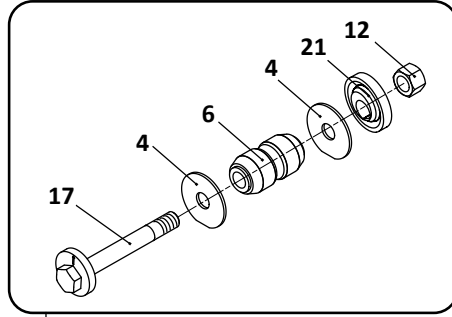

● SAF Denotes Product is Genuine SAF-Holland Neway

SAF-HOLLAND NEWAY

AR-250-12, -14, -15, -16, -17
Trailer, Air Suspension

Pivot Connection Kit, Welded

32

Pivot Connection Kit, Non-Welded

33

Axle Connection Kit, 5" Round