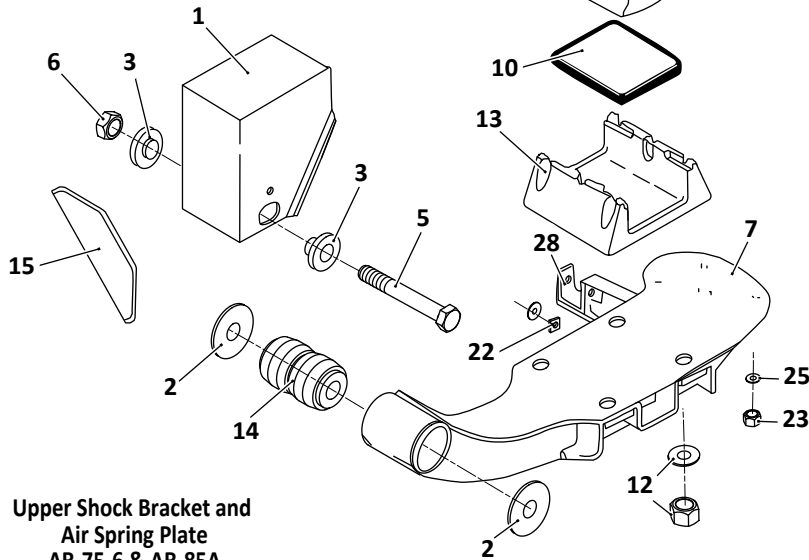

31

Pivot Connection Kit

32

AR-45-1

Upper Shock Bracket and Air Spring Plate
AR-75-6 & AR-85A

**AR-41/45/75-6,-9,-12/75-1-12/85-A Models
Trailer, Air Suspension**

KEY NO.	EUCLID NO.	GENUINE	MACH NO.	OEM REF.	DESCRIPTION	QTY. PER AXLE	PAGE NO.
25	S.O.S.		-	93600072	Washer, 1/2", MAF9039 & FS9030 Air Spring	2	-
	S.O.S.		-	93600072	Washer, 1/2", FS9307 Air Spring	4	-
26	S.O.S.		-	93600077	Lock Washer, 3/4"	4	-
27	E-4403	-	-	90508004	Bushing, Rubber	8	121
	E-8684	-	-	-	Bushing, Poly	8	121
28	E-4338		-	90519009	Lower Shock Bracket	2	121
	S.O.S.		-	90519425	Lower Shock Bracket, AR-45 & AR-45-1 Only	2	-
29	E-4321	-	-	90033785	Air Spring Mounting Plate, AR-75 & 85A Only	2	121
30	E-2977A	-	G-2977A	48100108/ SRK-64	Connection Kit, Axle, 5" Round, New Style, Includes Key Nos. 10, 11, 12	1	120
	E-4390	-	G-4390	48100181/ SRK-128	Connection Kit, Axle, 5" Round, AR-75-6,-9 Suspension, Includes Key Nos. 10, 11, 12	1	120
31	E-6898	-	G-6898	48100112/ SRK-68	Connection Kit, Axle, 5" Square, Includes Key Nos. 10, 11, 12	1	120
32	E-4398A	-	G-4398A	48100202 / SRK-145	Connection Kit, Pivot, Includes Key Nos. 2, 5, 6, 14	1	111
33	E-4323	-	-	90054007	Height Control Valve, No Dump	1	122
	E-9623	-	-	H00450CA	Height Control Valve, Universal, No Dump, Hadley 450 Series	1	122
	E-14729	-	-	H01500UN	Height Control Valve, Universal, No Dump, Hadley Next Gen Series	1	122
34	E-7852	-	-	48100225/ SRK-168	Linkage Assembly; Universal; Adjustable	1	123