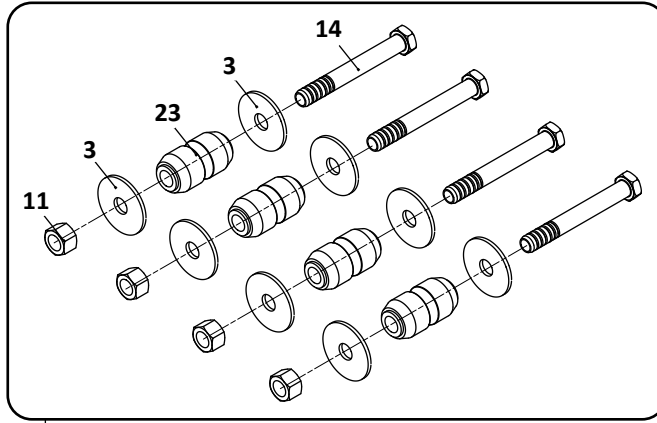

Axle Connection Kit, 5" Round Axle, 20" Wheels