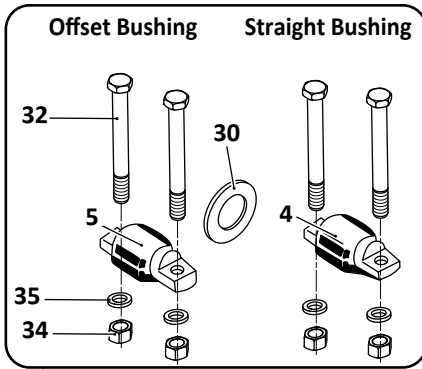

SAF-HOLLAND NEWAY

ARDAB-120-5, -240-5
Truck, Air Suspension

Axle Connection Kit,
2° - 8° Pinion Angle