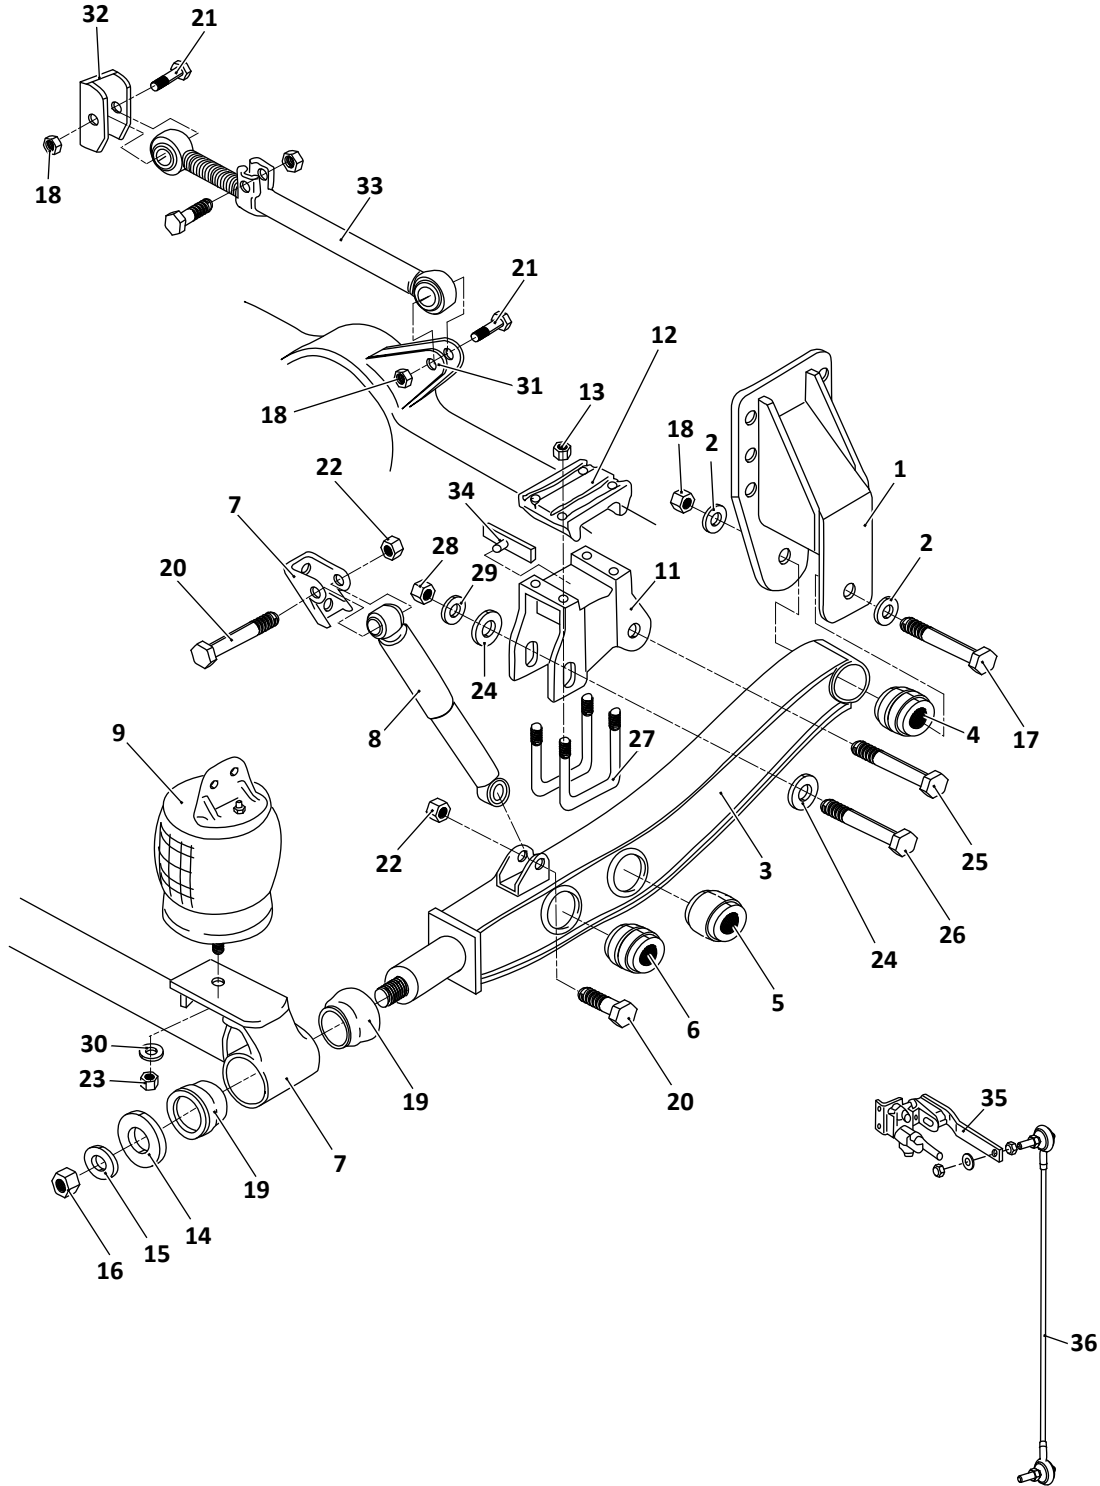

**AD-130/260/390 Series
Truck, Air Suspension**

KEY NO.	EUCLID NO.	GENUINE	MACH NO.	OEM REF.	DESCRIPTION	QTY. PER AXLE	PAGE NO.
1	FS9471	-	-	90557146	Firestone Air Spring, Includes Mounting Bracket	2	-
	MAF9471	-	-	90557146	Meritor Air Spring, Includes Mounting Bracket	2	-
	FS9472	-	-	90557147	Firestone Air Spring, Includes Mounting Bracket	2	-
	FS9501	-	-	90557212	Firestone Air Spring, Includes Mounting Bracket	2	-
	FS9491	-	-	90557213	Firestone Air Spring, Includes Mounting Bracket	2	-
2	S.O.S.	SAF	-	Various	Equalizer Beam Assembly	2	-
3	E-16567	SAF	-	90008256	Bushing, Front Pivot, Rubber	2	106
4	E-16564	SAF	-	90008225	Bushing, Axle Connection, Thru Bolt Style, Rubber	2	107
5	S.O.S.	SAF	-	90001349	Adapter Bushing	4	-
6	S.O.S.	SAF	-	Various	Transverse Beam Assembly	1	-
7	E-9293	-	G-9293	90008135	Bushing, Transverse Beam, Rubber	2	108
8	E-9292	-	G-9292	90008232	Alignment Block	2	106
9	S.O.S.	SAF	-	Various	Frame Bracket	2	-
10	E-15724	SAF	-	93600498	Spacer Washer	2	-
11	S.O.S.	SAF	-	Various	Upper Shock Bracket	2	-
12	M85906	-	-	90045099	Shock Absorber	2	-
	M85909	-	-	90045132	Shock Absorber	2	-
13	E-16604	-	-	93201068	Bolt, 1-1/4" - 7 x 9" Long	2	-
14	E-4275	-	-	93400510	Nut, 1-1/4" - 7	2	-
15	E-15102	-	-	93003705	Bolt, 3/4" - 10 x 8" Long	2	-
16	E-16618	-	-	93600546	Washer - Pivot Spacer	4	-
17	E-15722	SAF	-	90536006	Locking Spacer Assembly	2	110
18	E-16617	-	-	93600533	Tab Washer	2	110
19	E-16611	-	-	93400607	Nut, 2-1/4" - 8	2	-
20	E-16593	-	-	93003603	Bolt, 3/4" - 10 x 3-3/4" Long	2	-
21	S.O.S.	SAF	-	93002893	Bolt, 1/2" - 13 x 1" Long	4	-
22	E-4347	-	-	93400492	Nut, 3/4" - 10	6	-
23	E-15256	-	-	93400136	Nut, 1/2" - 13	2	-
24	S.O.S.	SAF	-	93600072	Washer, 1/2"	6	-
25	S.O.S.	SAF	-	90023131	Brace Angle	2	-
26	S.O.S.	SAF	-	93400417	Nut, 3/4" - 16	2	-
27	E-15140	-	-	93003645	Bolt, 3/4" - 10 x 5-1/2" Long	2	-
28	S.O.S.	SAF	-	93002961	Bolt, Hex 1/2" - 13 x 4" Long for 12" Ride Height Models Only	4	-
29	E-2545	-	-	93600156	Flat Washer, 3/4"	4	-
30	S.O.S.	SAF	-	90531001	Air Spring Mounting Plate	2	-
31	S.O.S.	SAF	-	90536009	Spacer Air Spring, for 12" or Above Ride Height Models Only	2	-
32	E-16589	SAF	-	48100429/ SRK-565	Connection Kit, Front Pivot, Heavy Duty, Includes Key Nos. 3, 13, 14, 16	1	111
33	E-16639	SAF	-	48100362/ SRK-498	Connection Kit, Axle Bar Pin, Includes Key Nos. 4, 5, 15, 22, 29	1	113
34	E-16608	SAF	-	48100364/ SRK-500	Connection Kit, Transverse Beam, Includes Key Nos. 7, 10, 17, 18, 19	1	114
35	E-13922	-	-	90554241	Height Control Valve	1	122
36	E-16623	SAF	-	48100267/ SRK-205	Linkage, Height Control Valve	1	123

SAF Denotes Product is Genuine SAF-Holland Neway

SAF-HOLLAND NEWAY

AD-200-7, -8, -9, -11
Truck Suspension