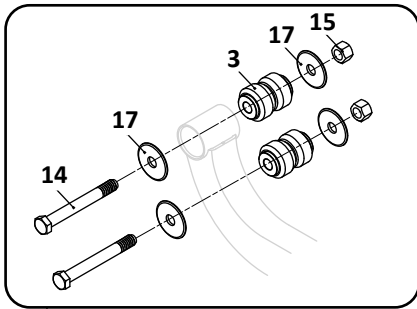

SAF-HOLLAND NEWAY

AD-123/246/369 Series
Truck, Air Suspension

Pivot Connection Kit

32

Transverse Beam Connection Kit

33

Thru Bolt Style, 5-3/4" Round Axle Connection Kit

34