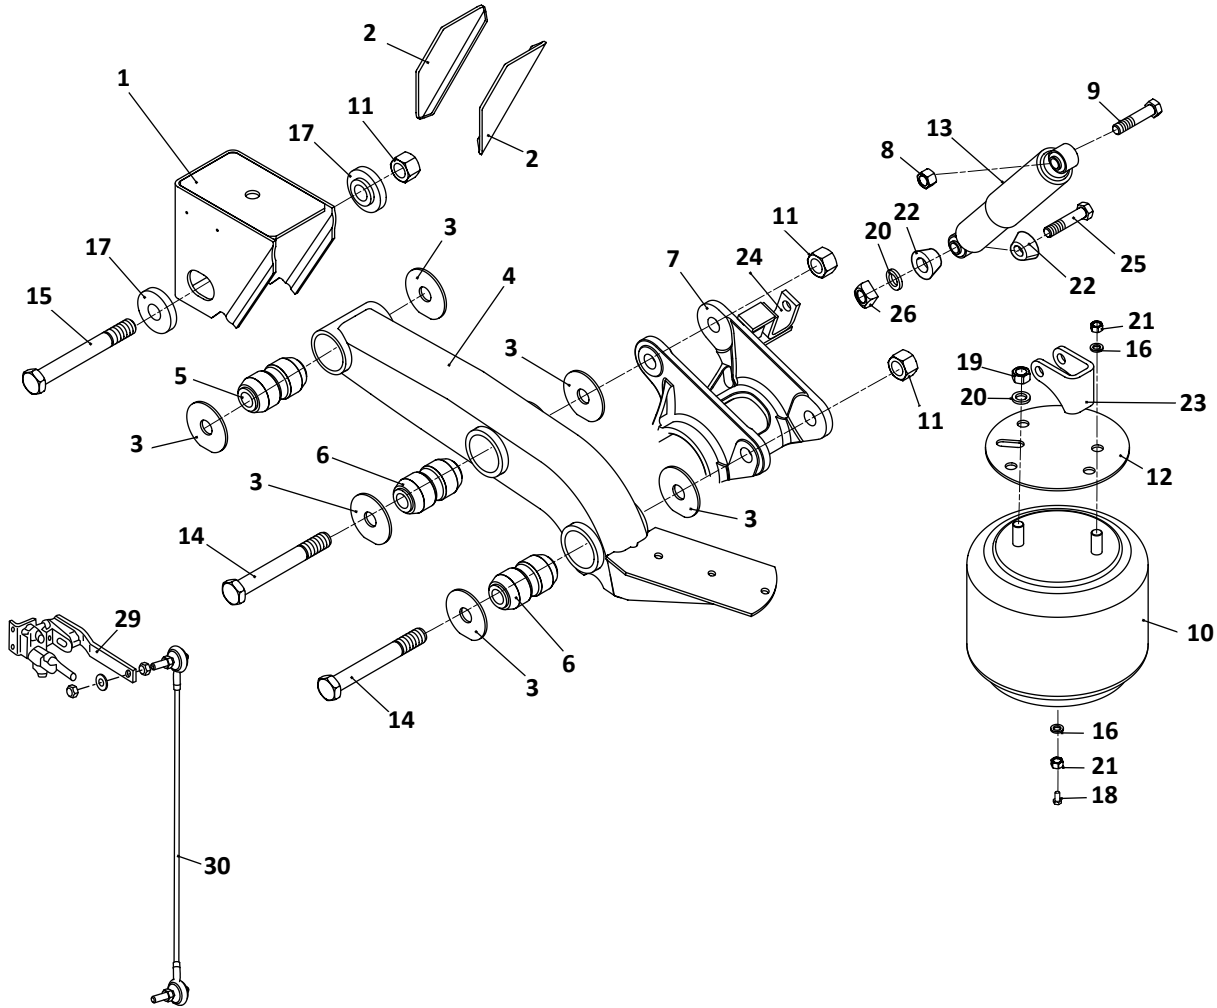

 Denotes Product is Genuine SAF-Holland Neway

SAF-HOLLAND NEWAY

AR-90/AR-90-1/AR-92/AR-93 Models

Trailer, Air Suspension

Pivot Connection Kit

27

Axle Connection Kit, 5" Round Axle, 20" Wheels

28