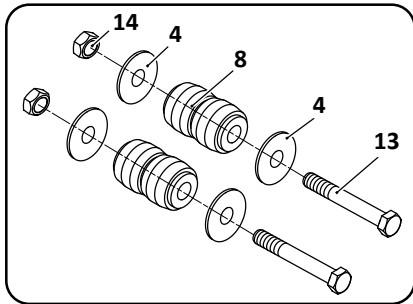

SAF-HOLLAND NEWAY

AR-70, AR-80, AR-95 Models
Trailer, Air Suspension

Pivot Connection Kit