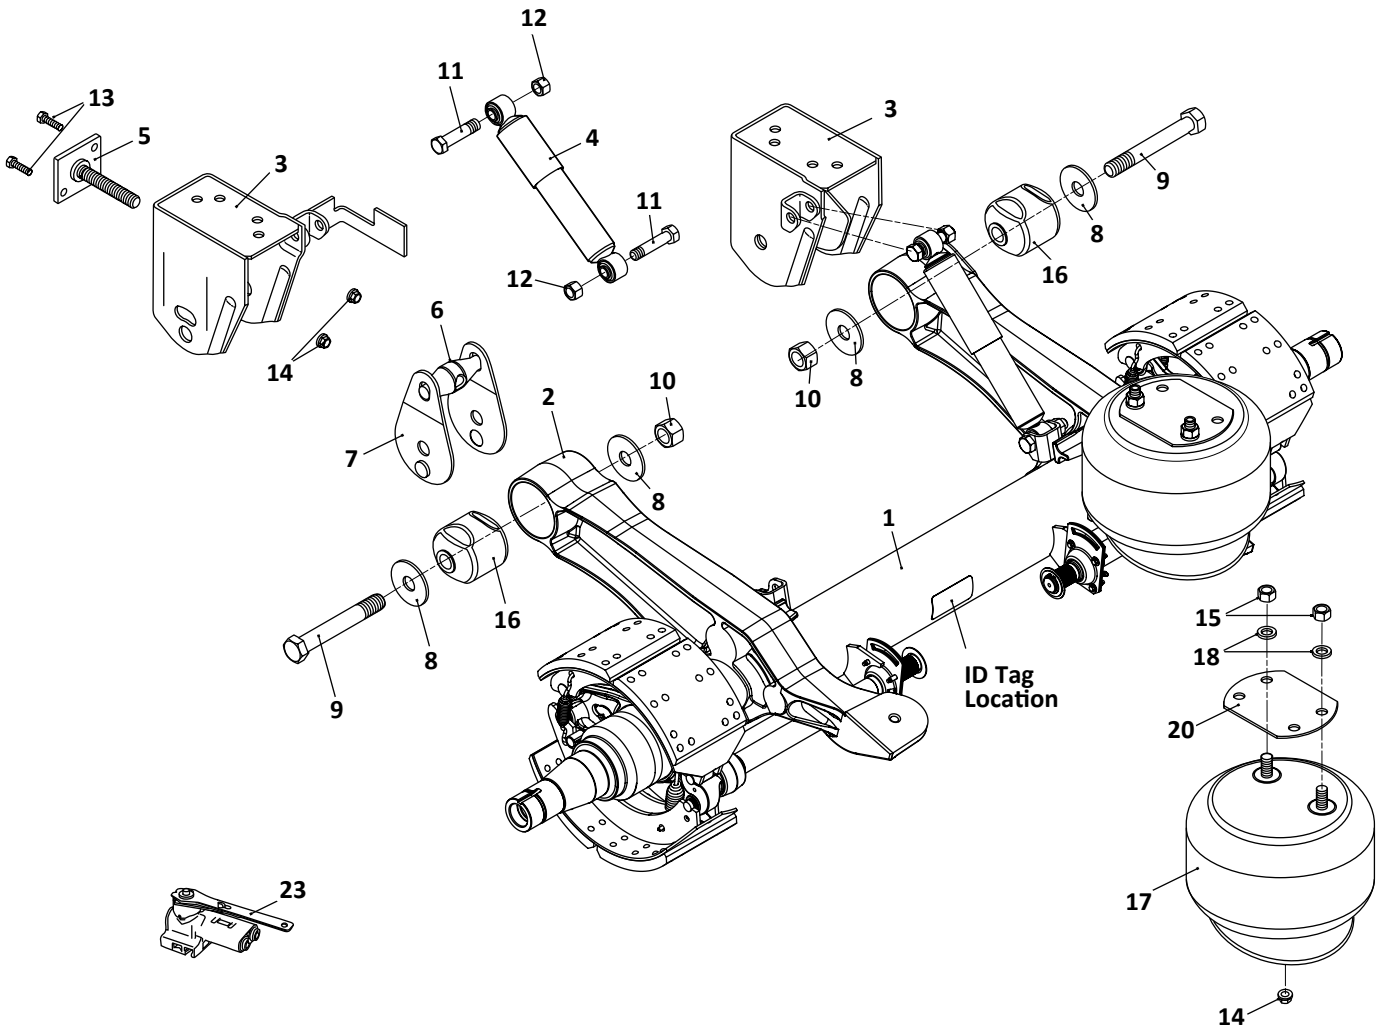

22

CBX23/CBX25/CBX40 Models Trailer, Air Suspension							
KEY NO.	EUCLID NO.	GENUINE	MACH NO.	OEM REF.	DESCRIPTION	QTY. PER AXLE	PAGE NO.
1	S.O.S.	SAF	-	Various	Axle & Beam Assembly	2	-
2	S.O.S.	SAF	-	Various	Equalizing Beam	2	-
3	S.O.S.	SAF	-	Various	Bracket and Frame Assembly	2	-
4	M83128	-	-	90045298	Shock Absorber, CBX23/40, 15-1/2" - 16" Ride Height	4	-
	M83128	-	-	90044162	Shock Absorber, CBX40, 16-1/2" - 17" Ride Height	4	-
	M85045	-	-	90044868	Shock Absorber, CBX23, 14" Ride Height	2	-
	S.O.S.	SAF	-	90045381	Shock Absorber, CBX23, 15" Ride Height	2	-
	M83130	-	-	90045040	Shock Absorber, CBX40, 18" Ride Height	4	-
5	S.O.S.	SAF	-	90548007	Threaded Rod Assembly	2	-
6	S.O.S.	SAF	-	90045491	Swing Align Yoke	2	-
7	S.O.S.	SAF	-	90531339	Plate, Weldment	4	-
8	E-16619	SAF	-	93600553	Washer, 1-1/8" ID x 3-1/2" OD	8	-
9	E-16605	SAF	-	93201070	Bolt, 1-1/8" - 7 x 8" Long	4	-
10	E-4358	-	-	93400506	Nut, 1-1/8" - 8	4	-
11	E-4345	-	-	93006035	Bolt, 3/4" - 10 x 3-1/2" Long	8	-
12	E-4347	-	-	93400492	Nut, 3/4" - 10	8	-
13	S.O.S.	SAF	-	XB-HHC-001-33	Bolt, 1/2" - 13 x 1-3/4" Long	4	-
14	E-16421	-	-	93400623	Flange Nut, 1/2" - 13	2	-
15	E-1107	-	-	93400149	Nut, 3/4" - 16	4	-
16	E-16566	SAF	-	90008247	Bushing, Front Pivot, Rubber	4	106
17	FS9807	-	-	50857000	Firestone Air Spring, CBX40	4	-
	S.O.S.	SAF	-	90557330	Air Spring, CBX23, 14" Ride Height	2	-
	S.O.S.	SAF	-	90557331	Air Spring, CBX23, 15" Ride Height	2	-
	FS9974	-	-	90557369	Firestone Air Spring, CBX23, 16" & 17" Ride Height	2	-
18	S.O.S.	SAF	-	93600077	Lock Washer, 3/4"	8	-
19	S.O.S.	SAF	-	93600560	Spacer 15-1/2" - 16" Ride Height	4	-
	S.O.S.	SAF	-	90036274	Spacer 16-1/2" Ride Height	4	-
	S.O.S.	SAF	-	90036725	Spacer 17" Ride Height	4	-
20	E-16552	-	-	48100394/ SRK-530	Connection Kit, Pivot, Includes Key Nos. 8, 9, 10, 16	1	112
21	E-16553	SAF	-	48100406/ SRK-542	Swing Align Kit, Includes Key Nos. 5, 6, 7, 8, 9, 10, 13, 14	1	113
22	E-16586	SAF	-	50860013	Height Control Valve, No Dump	1	122
	E-16571	SAF	-	50860016	Height Control Valve, Remove Air to Dump	1	122
	E-14729	-	-	H01500UN	Height Control Valve, Universal, No Dump, Hadley Next Gen Series	1	122
	E-14730	-	-	H01502UNC	Height Control Valve, Universal, Remove Air to Dump, Hadley Next Gen Series	1	122

SAF Denotes Product is Genuine SAF-Holland Neway