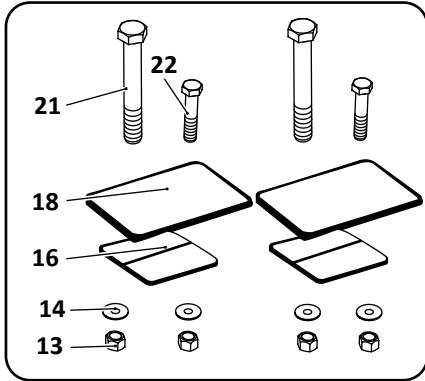

SAF-HOLLAND NEWAY

AR-120, AR-120-L, AR-125, AR-125-L

Trailer, Air Suspension

Axle Connection Kit, 5" Round Axle, Old Style