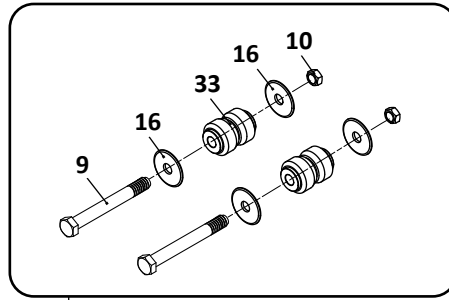

39

Axle Connection Kit, 5-3/4" Round

40

Transverse Beam Connection Kit

41

Thru Bolt Style
Axle Connection

ARD-125-6, -8, -244-6, -8
Truck, Air Suspension

KEY NO.	EUCLID NO.	GENUINE	MACH NO.	OEM REF.	DESCRIPTION	QTY. PER AXLE	PAGE NO.
31	N/A	-	-	Various	Axle Bracket, Contact Axle Manufacturer	-	-
32	E-4403	-	-	90508004	Bushing, Rubber	8	121
	E-8684	-	-	-	Bushing, Poly	8	121
33	E-2940	-	-	90008002	Bushing, Pre-1981 1-1/4" I.D., Rubber	2	106
	E-8677	-	-	-	Bushing, Pre-1981 1-1/4" I.D., Poly	2	106
	E-4255	-	G-4255	90008131	Bushing, Post-1981 1-1/8" I.D., Rubber	2	106, 130
	E-7845	-	-	-	Bushing, Post-1981 1-1/8" I.D., Poly	2	106, 130
34	E-4252	-	G-4252	90008006	Bushing, 5-1/4" Axle Connection, Rubber	2	107
	E-4253	-	-	90008008	Bushing, 5-3/4" Axle Connection, Rubber	2	107
	E-8681	-	-	-	Bushing, 5-3/4" Axle Connection, Poly	2	107
35	E-4258	-	-	90006380	Stud 1-1/4" - 12 x 4-1/4" Long	2	110
36	E-16578		-	90044174	Roll Pin	2	-
37	S.O.S.		-	90023131	Brace	1	-
38	E-4393A	-	G-4393	48100170/ SRK-120	Connection Kit, Pivot, Post-1981 With Alignment Bushing Includes Key Nos. 9, 11, 16, 30, 33	1	111
39	S.O.S.		-	48100154/ SRK-105	Connection Kit, Pivot, Pre-1981 With Alignment Bushing Includes Key Nos. 9, 14, 16, 33	1	-
40	E-4387	-	G-4387	48100124/ SRK-80	Connection Kit, 5-3/4" Round Axle, Includes Key Nos. 18, 22, 24, 25, 34	1	113
41	E-4401A	-	-	48100161/ SRK-77-1	Connection Kit, Transverse Beam, Includes Key Nos. 11, 12, 13, 14	1	114
42	E-13922	-	-	90554241	Height Control Valve	1	122
43	E-9623	-	-	H00450CA	Height Control Valve, Universal, No Dump, Hadley 450 Series	1	122
	E-14729	-	-	H01500UN	Height Control Valve, Universal, No Dump, Hadley Next Gen Series	1	122
44	E-7852	-	-	48100225/ SRK-168	Linkage Assembly; Universal; Adjustable	1	123
45	E-16623	-	-	48100267/ SRK-205	Linkage, Height Control Valve	1	123