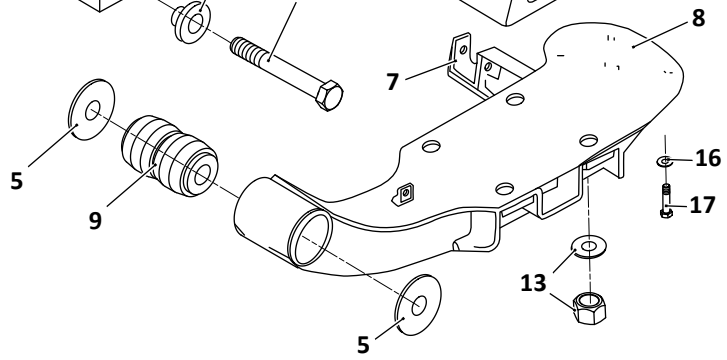

Axle Connection Kit, 5" Round Axle
Heavy-Duty, 9" & 14" Ride Height

Pivot Connection Kit

**AR-95A-9-HD, -12-HD, -14-HD, -17-HD
Trailer, Air Suspension**

KEY NO.	EUCLID NO.	GENUINE	MACH NO.	OEM REF.	DESCRIPTION	QTY. PER AXLE	PAGE NO.
29	E-4403	-	-	90508004	Bushing, Rubber	8	121
	E-8684	-	-	-	Bushing, Poly	8	121
30	S.O.S.		-	90032137	Gusset, 14" & 17" Ride Height	2	-
31	S.O.S.		-	90018427	Upper Shock Bracket	2	-
32	S.O.S.		-	90018527	Bracket	2	-
33	S.O.S.		-	90024664	Support	2	-
34	S.O.S.		-	90023876	Reinforcement Bracket	2	-
35	E-16549		-	48100186/ SRK-132	Connection Kit, 5" Round Axle Heavy-Duty, 9" & 14" Ride Height, Includes Key Nos. 13, 27, 28	1	120
36	E-4398A	-	G-4398A	48100202/ SRK-145	Connection Kit, Pivot, Includes Key Nos. 5, 9, 14, 15	1	111
37	E-4323	-	-	90054007	Height Control Valve, No Dump	1	122
	E-9623	-	-	H00450CA	Height Control Valve, Universal, No Dump, Hadley 450 Series	1	122
	E-14729	-	-	H01500UN	Height Control Valve, Universal, No Dump, Hadley Next Gen Series	1	122
38	E-7852	-	-	HPB450- 3/48100224/225	Linkage Assembly; Universal; Adjustable	1	123