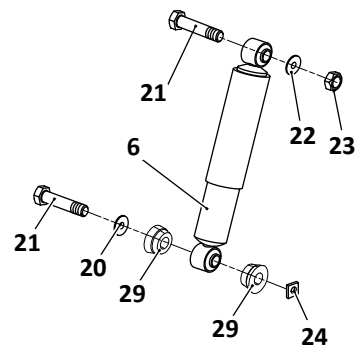

Axle Connection Kit, 5" Round Axle
Heavy-Duty, 9" & 14" Ride Height

Pivot Connection Kit

**AR-95A-9-HD, -12-HD, -14-HD, -17-HD
Trailer, Air Suspension**

KEY NO.	EUCLID NO.	GENUINE	MACH NO.	OEM REF.	DESCRIPTION	QTY. PER AXLE	PAGE NO.
29	E-4403	-	-	90508004	Bushing, Rubber	8	121
	E-8684	-	-	-	Bushing, Poly	8	121
30	S.O.S.		-	90032137	Gusset, 14" & 17" Ride Height	2	-
31	S.O.S.		-	90018427	Upper Shock Bracket	2	-
32	S.O.S.		-	90018527	Bracket	2	-
33	S.O.S.		-	90024664	Support	2	-
34	S.O.S.		-	90023876	Reinforcement Bracket	2	-
35	E-16549		-	48100186/ SRK-132	Connection Kit, 5" Round Axle Heavy-Duty, 9" & 14" Ride Height, Includes Key Nos. 13, 27, 28	1	120
36	E-4398A	-	G-4398A	48100202/ SRK-145	Connection Kit, Pivot, Includes Key Nos. 5, 9, 14, 15	1	111
37	E-4323	-	-	90054007	Height Control Valve, No Dump	1	122
	E-9623	-	-	H00450CA	Height Control Valve, Universal, No Dump, Hadley 450 Series	1	122
	E-14729	-	-	H01500UN	Height Control Valve, Universal, No Dump, Hadley Next Gen Series	1	122
38	E-7852	-	-	HPB450- 3/48100224/225	Linkage Assembly; Universal; Adjustable	1	123