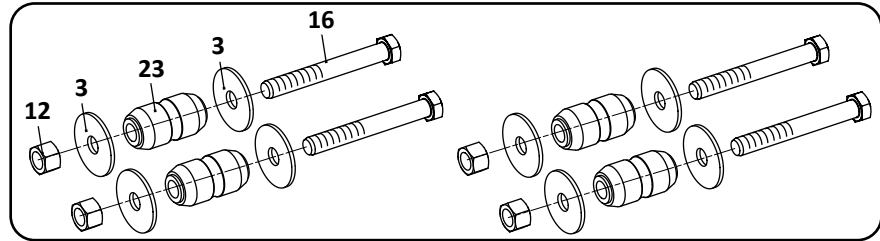

Axle Connection Kit, 5" Round Axle, 20" Wheels