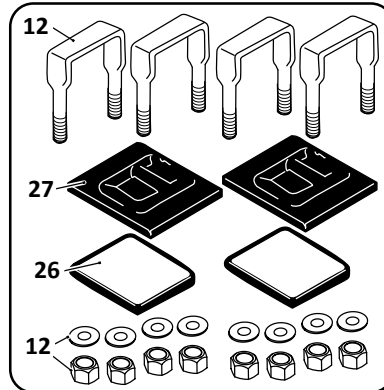

Axle Connection Kit, 5" Square