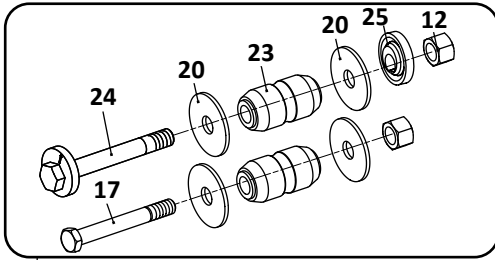

SAF-HOLLAND NEWAY

RL-230 Models Trailer, Air Suspension

Pivot Connection Kit, 1 EZ-Align, 1 Welded Align