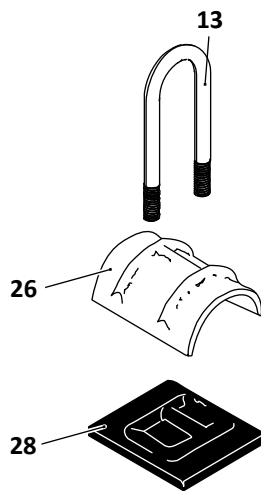

Axle Connection Kit, 5" Round Axle
Heavy-Duty, 9" & 14" Ride Height

Pivot Connection Kit

**AR-95A-9-HD, -12-HD, -14-HD, -17-HD
Trailer, Air Suspension**

KEY NO.	MERITOR NO.	GENUINE	MACH NO.	OEM REF.	DESCRIPTION	QTY. PER AXLE	PAGE NO.
29	R304403	-	-	90508004	Bushing, Rubber	8	121
	R308684	-	-	-	Bushing, Poly	8	121
30	S.O.S.		-	90032137	Gusset, 14" & 17" Ride Height	2	-
31	S.O.S.		-	90018427	Upper Shock Bracket	2	-
32	S.O.S.		-	90018527	Bracket	2	-
33	S.O.S.		-	90024664	Support	2	-
34	S.O.S.		-	90023876	Reinforcement Bracket	2	-
35	R3016549		-	48100186/ SRK-132	Connection Kit, 5" Round Axle Heavy-Duty, 9" & 14" Ride Height, Includes Key Nos. 13, 27, 28	1	120
36	R304398A	-	G-4398A	48100202/ SRK-145	Connection Kit, Pivot, Includes Key Nos. 5, 9, 14, 15	1	111
37	R304323	-	-	90054007	Height Control Valve, No Dump	1	122
	R309623	-	-	H00450CA	Height Control Valve, Universal, No Dump, Hadley 450 Series	1	122
	R3014729	-	-	H01500UN	Height Control Valve, Universal, No Dump, Hadley Next Gen Series	1	122
38	R307852	-	-	HPB450- 3/48100224/225	Linkage Assembly; Universal; Adjustable	1	123