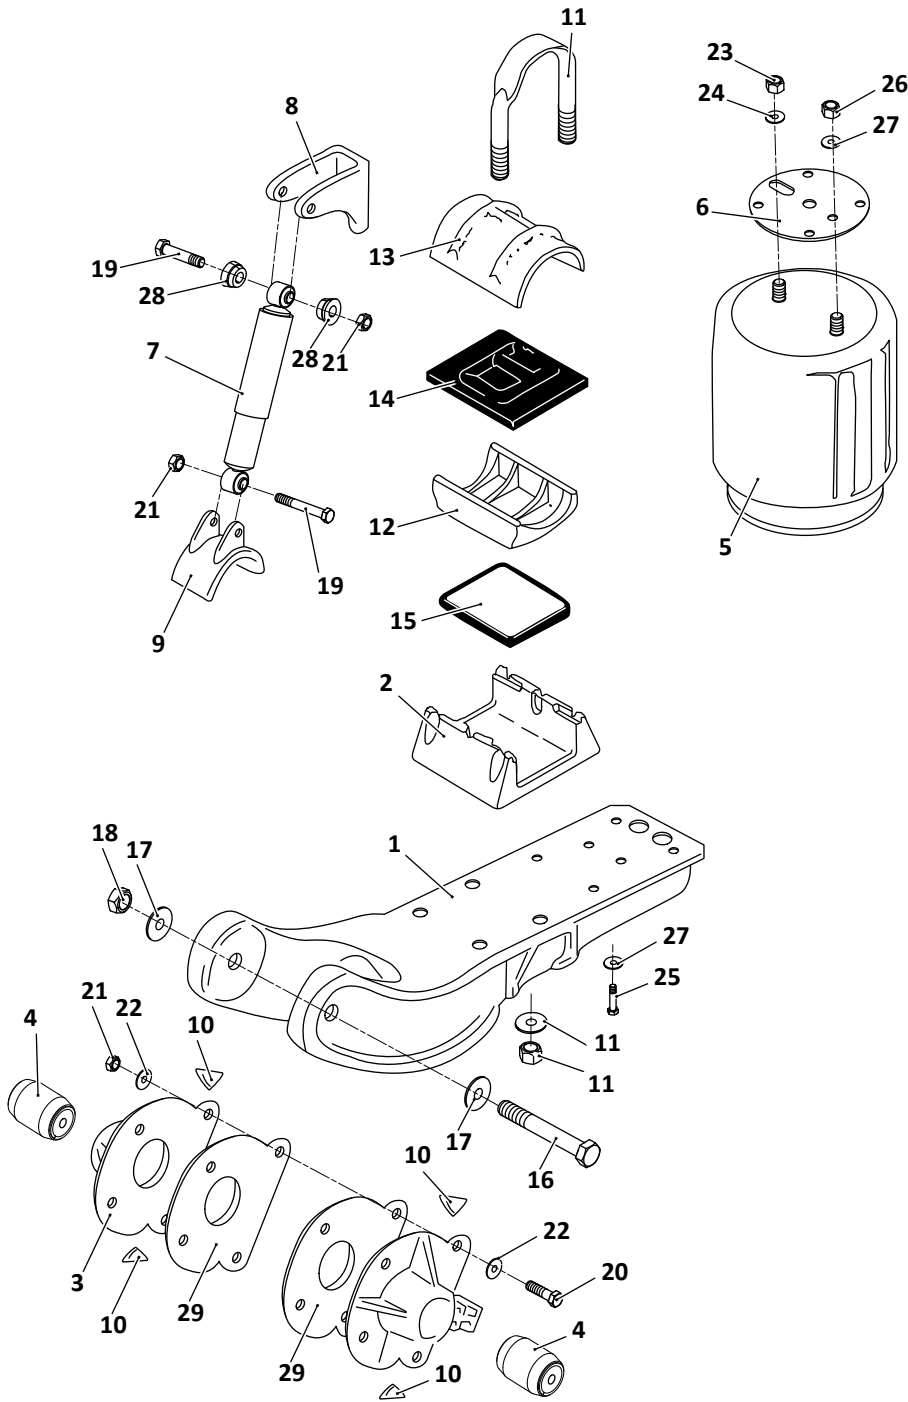

SAF-HOLLAND NEWAY

AR-80-9FM

Trailer, Air Suspension

AR-80-9FM Trailer, Air Suspension							
KEY NO.	MERITOR NO.	GENUINE	MACH NO.	OEM REF.	DESCRIPTION	QTY. PER AXLE	PAGE NO.
1	S.O.S.	SAF	-	90516446	Equalizing Beam Assembly	2	-
2	R304293	SAF	-	90001131	Axle Seat	2	118
3	S.O.S.	SAF	-	90545076	Pivot Connection Assembly	4	-
4	S.O.S.	SAF	-	90008178	Bushing, Pivot, Rubber	4	-
5	S.O.S.	SAF	-	90557111	Air Spring	2	-
6	R304321	-	-	90033785	Air Spring Mounting Plate	2	121
7	M85045	-	-	90044868	Shock Absorber	2	-
	M89430	-	-	90044868	Shock Absorber, Adjustable	2	-
8	R304343	SAF	-	90018116	Upper Shock Bracket	2	121
9	S.O.S.	SAF	-	90520276	Lower Shock Bracket	2	-
10	S.O.S.	SAF	-	90033449	Plate	8	-
11	R30UB8479-090	-	-	90041878	U-Bolt Assembly, Flat Round Bend, 1" - 14 x 6-5/16" Wide x 9" Long	4	-
12	R3016554	SAF	-	90001132	Axle Adapter, 5" Round Axle	2	117
13	R304282	SAF	G-4282	90010032	Axle Cap, 5" Round Axle	2	117
14	R302943	-	-	90028047	Wrapper, 5" Round Axle, Rubber, 7-1/4" W x 9" Lg x 1/2" Thk	2	118
	R308679	-	-	-	Wrapper, 5" Round Axle, Poly, 7-1/4" W x 9" Lg x 1/2" Thk	2	132
15	R302947A	-	G-2947A	90028083	Axle Pad, Rubber, 5-5/8" W x 7" Lg x 7/16" Thk	2	118
	R308680	-	-	-	Axle Pad, Poly, 5-5/8" W x 7" Lg x 7/16" Thk	2	118
16	S.O.S.	SAF	-	93201053	Bolt, 1-1/8" - 7	2	-
17	R302548	-	-	93600174	Washer, 1-1/4"	4	-
18	R304358	-	-	93400506	Nut, 1-1/8" - 7	2	-
19	R304345	-	-	93003597	Bolt, 3/4" - 10 x 3-1/2" Long	4	-
20	R3016591	-	-	93003575	Bolt, 3/4" - 10 x 2-1/2" Long	8	-
21	R304347	-	-	93400492	Nut, 3/4" - 10	12	-
22	R302545	-	-	93600156	Flat Washer, 3/4"	16	-
23	R301107	-	-	93400149	Nut, 3/4" - 16	2	-
24	S.O.S.	SAF	-	93600077	Lock Washer, 3/4"	2	-
25	S.O.S.	SAF	-	93002893	Bolt, 1/2" - 13 x 1" Long	6	-
26	R3015256	-	-	93400136	Nut, 1/2" - 13	2	-
27	S.O.S.	SAF	-	93600072	Washer, 1/2"	8	-
28	R304403	-	-	90508004	Bushing, Rubber	8	121
	R308684	-	-	-	Bushing, Poly	8	121
29	S.O.S.	SAF	-	90044949	Shim, for 1/4" frame web only	4	-

SAF Denotes Product is Genuine SAF-Holland Neway