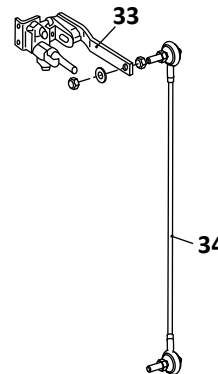

EZ-Align (Non-Welded)
Pivot Connection Assembly, RL-196A Only