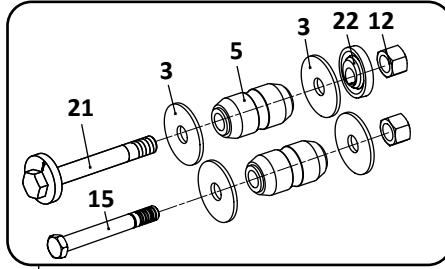

 Denotes Product is Genuine SAF-Holland Neway

SAF-HOLLAND NEWAY

RL-228 Standard Trailer, Air Suspension

Pivot Connection Kit

27

Pivot Connection Kit

28

Pivot Connection Kit, EZ-Align