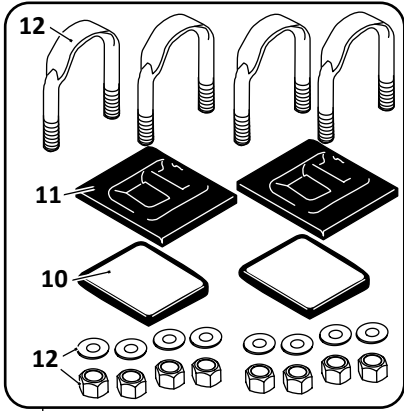

SAF-HOLLAND NEWAY

AR-41/45/75-6,-9,-12/75-1-12/85-A Models
Trailer, Air Suspension

Axle Connection Kit, 5" Round, New Style