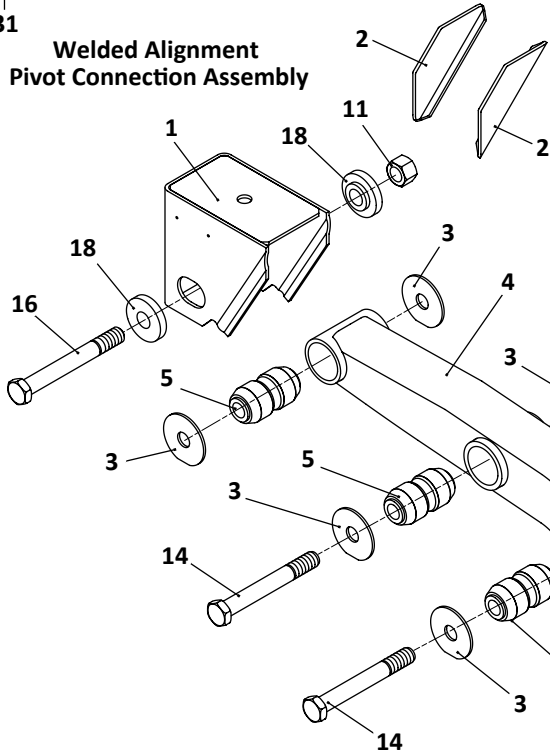

31

Welded Alignment
Pivot Connection Assembly

RL-196A

EZ-Align (Non-Welded)
Pivot Connection Assembly, RL-196A Only

RL-196/196A Models Trailer, Air Suspension							
KEY NO.	MERITOR NO.	GENUINE	MACH NO.	OEM REF.	DESCRIPTION	QTY. PER AXLE	PAGE NO.
27	R302975	-	-	93600168	Washer, Flat Narrow 1"	2	-
28	R304421	-	-	93400502	Nut, 1" - 8	2	-
29	R3016606		-	93400367	Square Nut, 3/4" - 10	2	-
30	R309294	-	G-9294	48100264/ SRK-203	Connection Kit, Pivot, Includes Key Nos. 3, 5, 11, 16	1	112
31	R3016609		-	48100385/ SRK-521	Connection Kit, Pivot, 1 EZ-Align, Includes Key Nos. 3, 5, 11, 15 20, RL-196A Suspension Only	1	112
32	R304411A	-	G-4411A	48100206/ SRK-149	Connection Kit, 20" Wheels 5" Round Axle, Includes Key Nos, 3, 5, 11, 14	1	114
33	R304323	-	-	90054007	Height Control Valve, No Dump	1	122
34	R307852	-	-	48100225/ SRK-168	Linkage Assembly; Universal; Adjustable	1	123