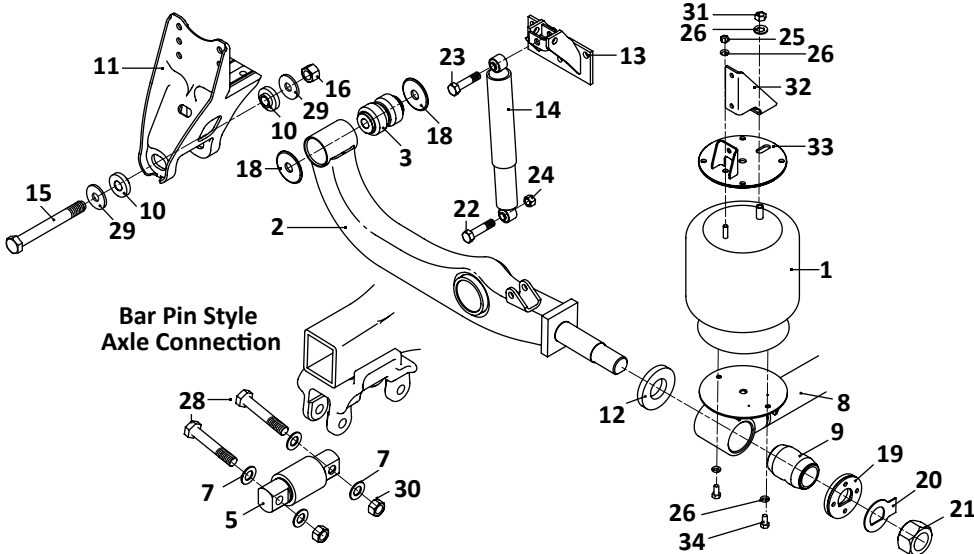

39

Thru Bolt Style
Axle Connection