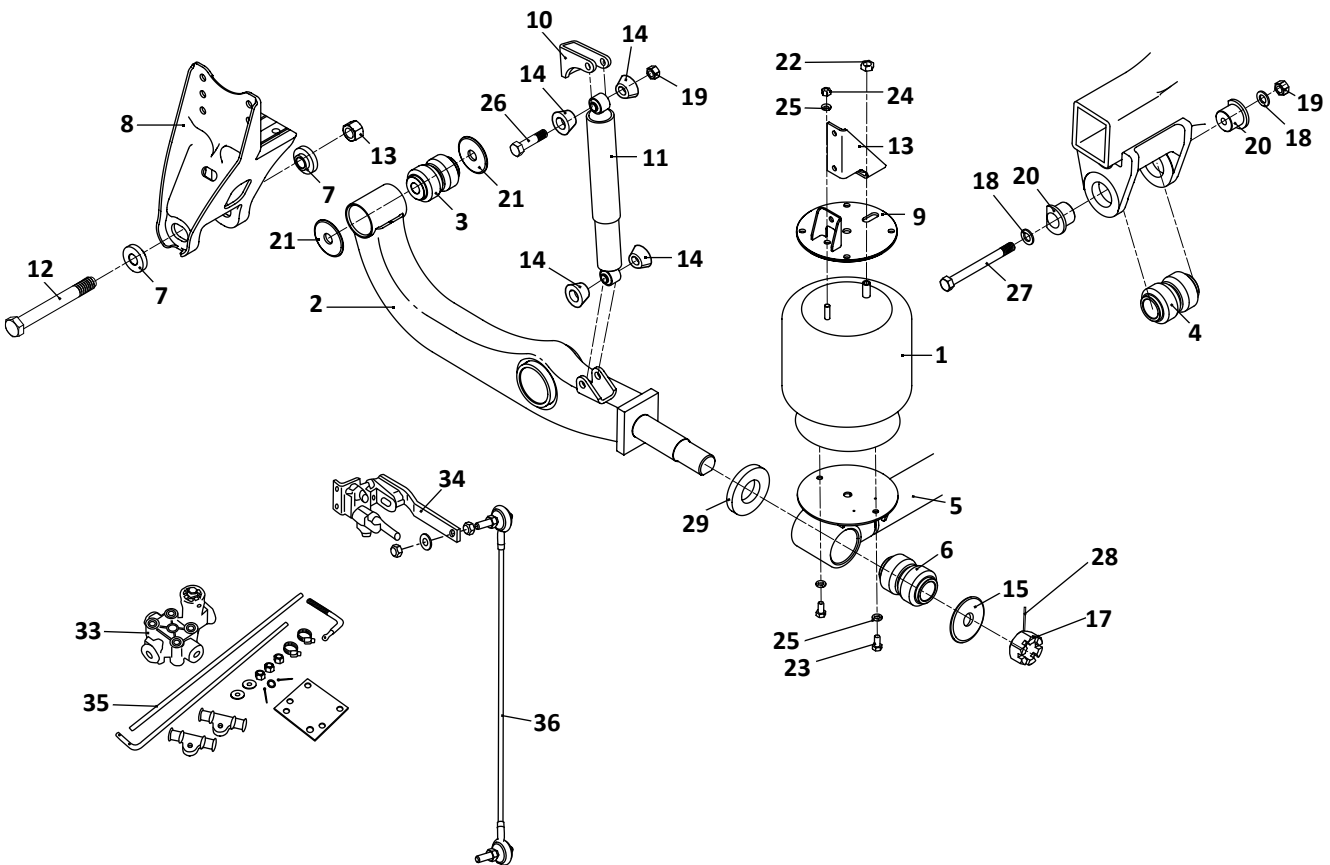

ARDST/ARDSTM & L Series Truck, Air Suspension

KEY NO.	MERITOR NO.	GENUINE	MACH NO.	OEM REF.	DESCRIPTION	QTY. PER AXLE	PAGE NO.
1	FS9082	-	-	90557027	Firestone Air Spring, 123-6, 244-6 & 123-6 M/L Suspensions	2	-
	MAF9082	-	-	90557027	Meritor Air Spring, 123-6, 244-6 & 123-6 M/L Suspensions	2	-
	FS9092	-	-	90557031	Firestone Air Spring, 246-6 Suspension & 8-3/4" Ride Height	2	-
	FS9193	-	-	90557101	Firestone Air Spring, 244-6 Suspension on Western Star	2	-
	FS9141	-	-	90557110	Firestone Air Spring, 246-6 & 250-6 Suspension	2	-