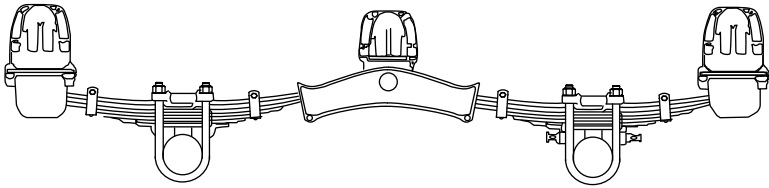

SAF Denotes Product is Genuine SAF-Holland Neway

SAF-HOLLAND NEWAY

TL-636-1, -2, -3, -4, -5
Trailer, Four Spring Suspension

TL-636-1, -2, -3, -4, -5
Trailer, Four Spring Suspension

KEY NO.	MERITOR NO.	GENUINE	MACH NO.	OEM REF.	DESCRIPTION	QTY. PER TANDEM	PAGE NO.
1	S.O.S.	SAF	-	91557005	Spring Assembly, 7 Leaf - 4" Wide	4	-
2	R304310	SAF	-	91010054	Spring End Cap	4	128
3	R304307	-	G-4307	91008032	Spring End Boot	4	128
4	R304306	SAF	-	91001062	Spring End Retainer	8	128
5	R3016590	-	-	93003359	Bolt, 5/8" - 11 x 2-1/2" Long	16	-
6	R302988	-	-	93400488	Nut, 5/8" - 11	24	-
7	S.O.S.	SAF	-	91018011	Frame Mounting Bracket, Roadside, 2-1/2" High	2	-
	S.O.S.	SAF	-	91018009	Frame Mounting Bracket, Roadside, 4" High	2	-
	S.O.S.	SAF	-	91018016	Frame Mounting Bracket, Roadside, 6" High	2	-
	S.O.S.	SAF	-	91018012	Frame Mounting Bracket, Curbside, 2-1/2" High	2	-
	S.O.S.	SAF	-	91018010	Frame Mounting Bracket, Curbside, 4" High	2	-
	S.O.S.	SAF	-	91018017	Frame Mounting Bracket, Curbside, 6" High	2	-
8	S.O.S.	SAF	-	91044007	Frame Mounting Bracket, Flanges Optional	6	-
9	S.O.S.	SAF	-	91018025	Equalizer Frame Mounting Bracket, 3-7/16" High	2	-
	S.O.S.	SAF	-	91018024	Equalizer Frame Mounting Bracket, 4-15/16" High	2	-
	S.O.S.	SAF	-	91018023	Equalizer Frame Mounting Bracket, 6-15/16" High	2	-
10	S.O.S.	SAF	-	91010057	Equalizer Mounting Bracket Cap	2	-
11	R301335	-	-	91008037	Bushing, Equalizer, Rubber	2	128
12	R304348	-	-	93003345	Bolt, 5/8" - 11 x 2" Long	8	-
13	S.O.S.	SAF	-	91515006	Equalizer Assembly	2	-
14	S.O.S.	SAF	-	93003017	Bolt, 1/2" - 13 x 6" Long	4	-
15	S.O.S.	SAF	-	93400482	Nut, 1/2" - 13	4	-
16	S.O.S.	SAF	-	91001078	Alignment Plate	2	-
17	S.O.S.	SAF	-	93200079	Bolt, 3/4" - 10 x 3-1/4" Long	4	-
18	S.O.S.	SAF	-	93400268	Jam Nut, 3/4" - 10	4	-
19	S.O.S.	SAF	-	91001074	Axle Seat, 4-1/2" Round Axle, -1", -2", -4" Ride Height	2	-
	S.O.S.	SAF	-	91001069	Axle Seat, 4-1/2" Round Axle, -3", -5" Ride Height	2	-
	S.O.S.	SAF	-	91001075	Axle Seat, 5" Round Axle, -1", -2", -4" Ride Height	2	-
	S.O.S.	SAF	-	91001070	Axle Seat, 5" Round Axle, -3", -5" Ride Height	2	-
20	S.O.S.	SAF	-	91001071	Adjustable Axle Seat, 4-1/2" Round Axle, -1", -2", -4" Ride Height	2	-
	S.O.S.	SAF	-	91001076	Adjustable Axle Seat, 4-1/2" Round Axle, -3", -5" Ride Height	2	-
	S.O.S.	SAF	-	91001072	Adjustable Axle Seat, 5" Round Axle, -1", -2", -4" Ride Height	2	-
	S.O.S.	SAF	-	91001077	Adjustable Axle Seat, 5" Round Axle, -3", -5" Ride Height	2	-
21	S.O.S.	SAF	-	90042106	U-Bolt Assembly, Round Bend 7/8" - 9 x 4-1/2" Wide x 11-1/2" Long	8	-
	S.O.S.	SAF	-	90042110	U-Bolt Assembly, Round Bend 7/8" - 9 x 4-1/2" Wide x 12-1/2" Long	8	-
	R30UB8166-12	-	-	90041174	U-Bolt Assembly, Round Bend 7/8" - 9 x 5" Wide x 12" Long	8	-
22	R304300	SAF	-	91010108	Top Plate	4	128
23	S.O.S.	SAF	-	91036083	Equalizer Tube End	4	-
24	S.O.S.	SAF	-	93600138	Washer, 1/2"	8	-
25	R302547	-	-	93900025	Flat Washer, 5/8"	24	-