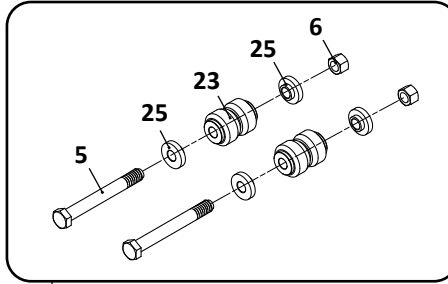

 Denotes Product is Genuine SAF-Holland Neway

SAF-HOLLAND NEWAY

ARD-234-6

Truck, Air Suspension

Axle Connection Kit, 5-3/4" Round

32

Pivot Connection Kit

33