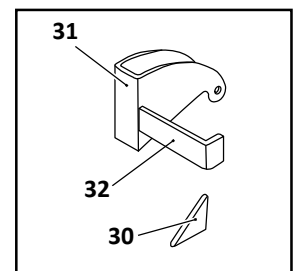

35

Axle Connection Kit, 5" Square

36

AR-80

AR-70, AR-80, AR-95 Models Trailer, Air Suspension							
KEY NO.	MERITOR NO.	GENUINE	MACH NO.	OEM REF.	DESCRIPTION	QTY. PER AXLE	PAGE NO.
18	R301107	-	-	93400149	Nut, 3/4" - 16	2	-
19	S.O.S.	SAF	-	93600077	Lock Washer, 3/4"	4	-
20	R3016593	-	-	93003603	Bolt, 3/4" - 10 x 3-3/4" Long, AR-75 & AR-95 Suspension	4	-
	R304345	-	-	93003597	Bolt, 3/4" - 10 x 3-1/2" Long, AR-80 Suspension	4	-
21	R302545	-	-	93600156	Flat Washer, 3/4"	2	-
22	R304347	-	-	93400492	Nut, 3/4" - 10	2	-
23	R3016606	-	-	93400367	Square Nut, 3/4" - 10	2	-
24	R304289	SAF	G-4289	90001082	Axle Adapter, 5" Round Axle, AR-75 & AR-95 Suspension	2	117
	S.O.S.	SAF	-	90001083	Axle Adapter, 5" Square Axle, AR-75 & AR-95 Suspension	2	-
	R3016554	SAF	-	90001132	Axle Adapter, 5" Round Axle, AR-80 Suspension	2	117
25	R304282	SAF	G-4282	90010032	Axle Cap, 5" Round Axle	2	117
	R304283	SAF	-	90010022	Axle Cap, 5" Square Axle	2	117
26	R302947A	-	G-2947A	90028083	Axle Pad, Rubber, 5-5/8" W x 7" Lg x 7/16" Thk	2	118
	R308680	-	-	-	Axle Pad, Poly, 5-5/8" W x 7" Lg x 7/16" Thk	2	118
27	R302943	-	-	90028047	Wrapper, 5" Round Axle, Rubber, 7-1/4" W x 9" Lg x 1/2" Thk	2	118
	R308678	-	-	-	Wrapper, 5" Round Axle, Poly, 7-1/4" W x 9" Lg x 1/2" Thk	2	118
	R304409	-	-	90028073	Wrapper, 5" Square Axle, Rubber, 9-5/8" W x 7-1/4" Lg x 1/2" Thk	2	118
28	S.O.S.	SAF	-	Various	Crossmember Assembly	1	-
29	S.O.S.	SAF	-	90538008	Channel Assembly	2	-
	S.O.S.	SAF	-	90538007	Channel Assembly	2	-
30	S.O.S.	SAF	-	90032137	Gusset	2	-
31	S.O.S.	SAF	-	90018322	Upper Shock Bracket, AR-70 & AR-95	2	-
	S.O.S.	SAF	-	90018427	Upper Shock Bracket, AR-80-6.75, -9-WST Suspension	2	-
	R304343	SAF	-	90018115	Upper Shock Bracket, AR-80-9 Suspension	2	121
32	S.O.S.	-	-	90023865	Bracket	8	-
33	R304403	-	-	90508004	Bushing, Rubber	8	121
	R308684	-	-	-	Bushing, Poly	8	121
34	R304398A	-	G-4398A	48100202/ SRK-145	Connection Kit, Pivot, Includes Key Nos. 4, 8, 13, 14	1	111
35	R304390	-	G-4390	48100181/ SRK-128	Connection Kit, Axle Connection, 5" Round, New Style, AR-95 9" & 14" Ride Height, Includes Key Nos. 12, 27, 26	1	120
	R302977A	-	G-2977A	48100108/ SRK-64	Connection Kit, 5" Round Axle, New Style, AR-70, AR-95 12" & 17" Ride Height, Includes Key Nos. 12, 27, 26	1	120
36	R306898	-	G-6898	48100112/ SRK-68	Connection Kit, 5" Square Axle, Includes Key Nos. 12, 27, 26	1	120
37	R304323	-	-	90054007	Height Control Valve, No Dump	1	122
	R309623	-	-	H00450CA	Height Control Valve, Universal, No Dump, Hadley 450 Series	1	122
	R3014729	-	-	H01500UN	Height Control Valve, Universal, No Dump, Hadley Next Gen Series	1	122
38	R307852	-	-	48100225/ SRK-168	Linkage Assembly; Universal; Adjustable	1	123