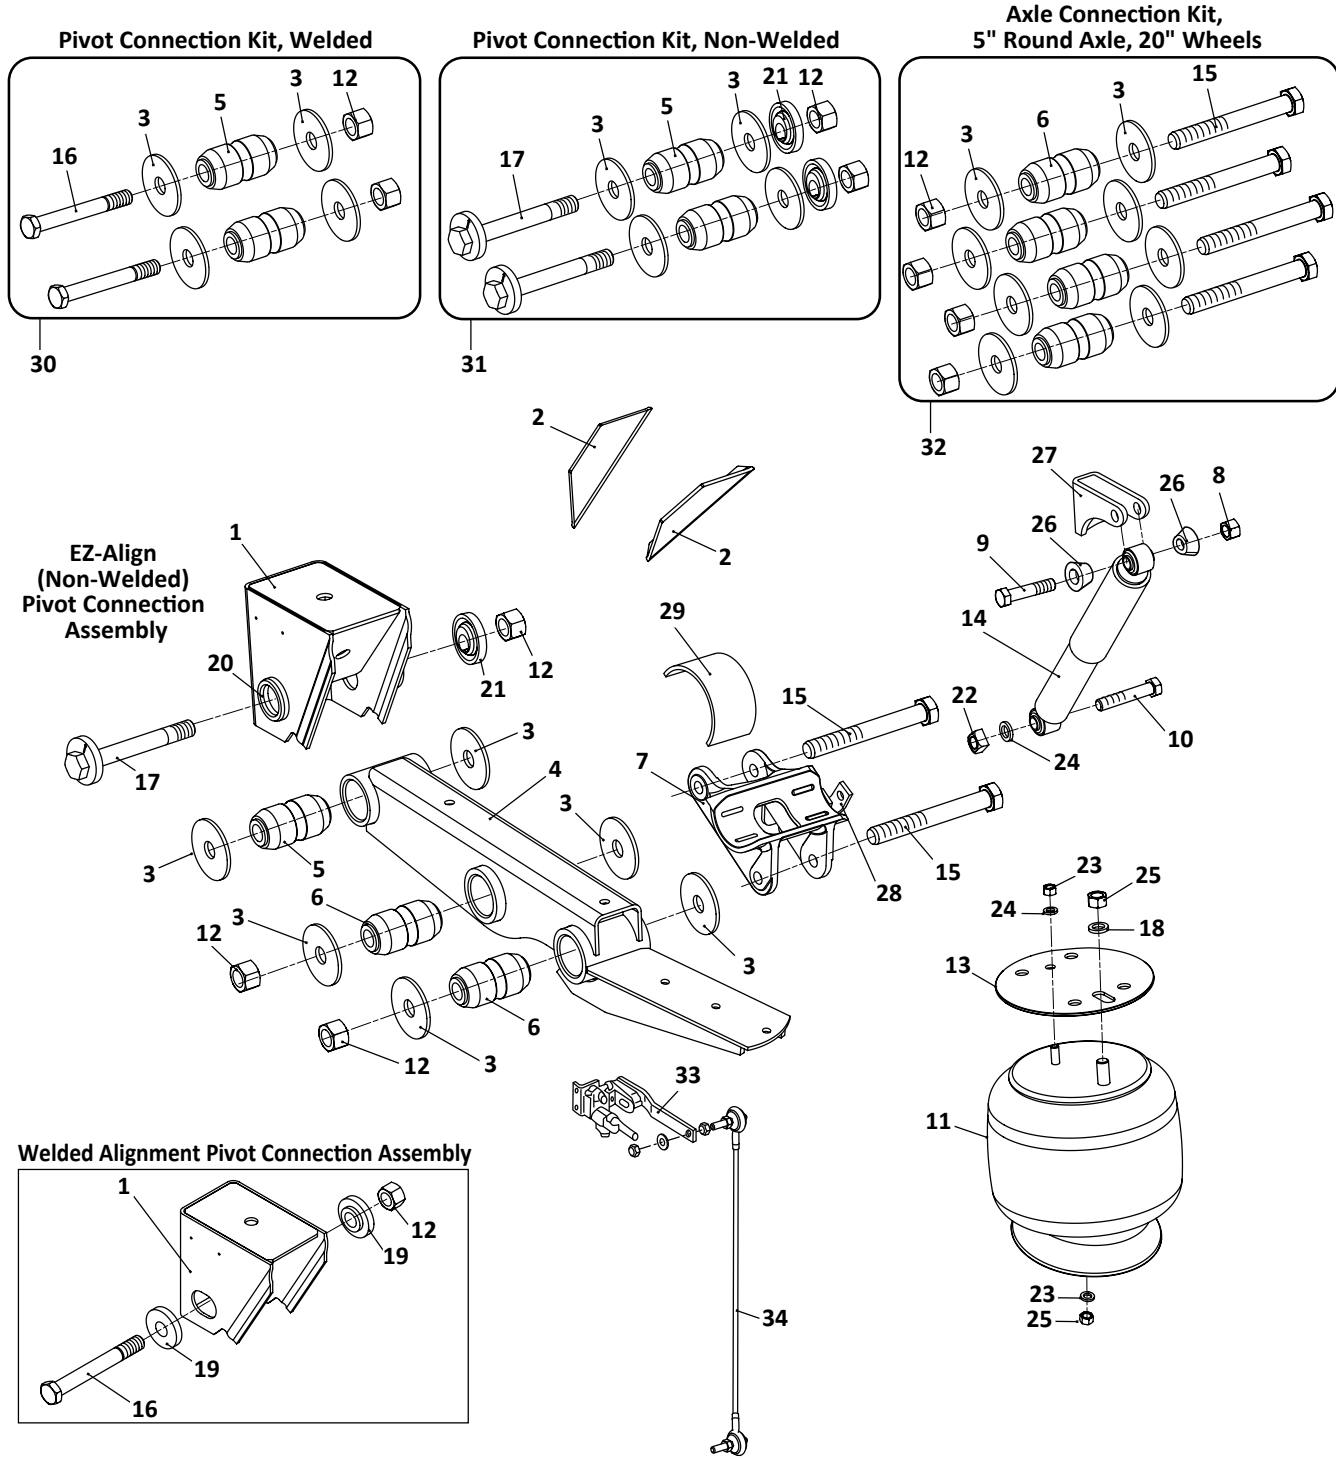

SAF-HOLLAND NEWAY

ARU-92-8, -9, -10, -12
Trailer, Air Suspension

ARU-92-8, -9, -10, -12 Trailer, Air Suspension							
KEY NO.	MERITOR NO.	GENUINE	MACH NO.	OEM REF.	DESCRIPTION	QTY. PER AXLE	PAGE NO.
1	S.O.S.		-	90520346	Frame Bracket, Adjustable Assembly, 8" Ride Height	2	-
	S.O.S.		-	90519710	Frame Bracket, Adjustable Assembly, 9" Ride Height	2	-
	S.O.S.		-	90520395	Frame Bracket, Adjustable Assembly, 10" Ride Height	2	-
	S.O.S.		-	90519712	Frame Bracket, Adjustable Assembly, 12" Ride Height	2	-

Denotes Product is Genuine SAF-Holland Neway