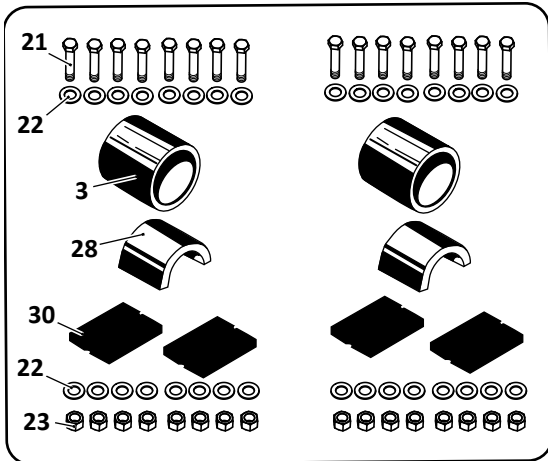

SAF-HOLLAND NEWAY

RTS-536, RTS-544

Trailer, Tandem Spring Suspension

Axle & Trunnion Connection Kit, 5" Round