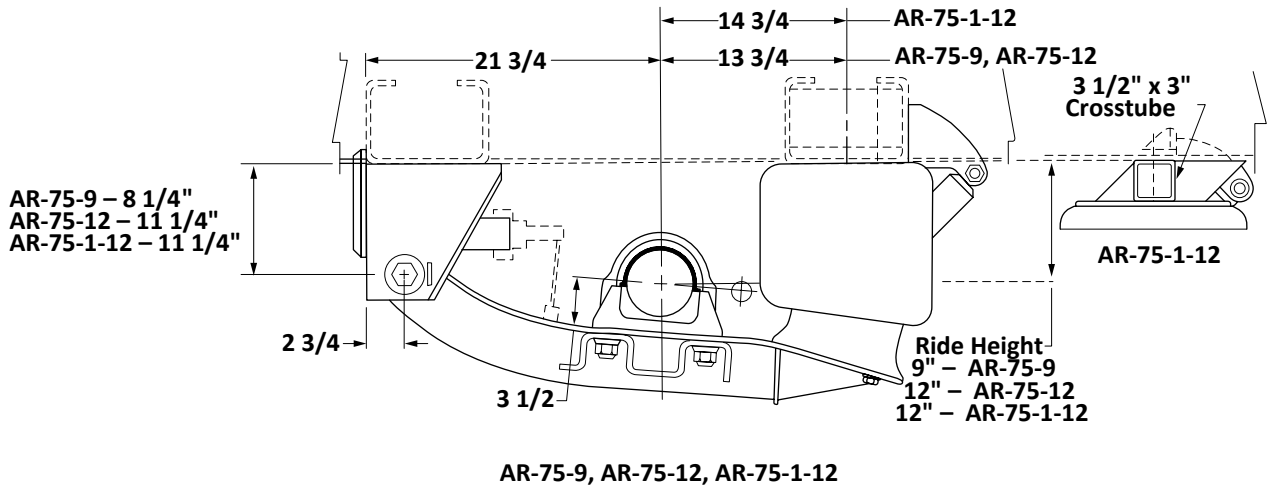

SAF-HOLLAND NEWAY

Neway Model Identification — Trailer Suspensions

AR-41, AR-45, AR-75 Series