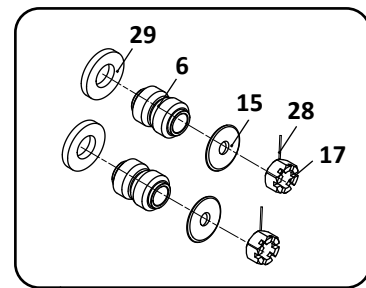

 Denotes Product is Genuine SAF-Holland Neway

SAF-HOLLAND NEWAY

ARDST/ARDSTM & L Series Truck, Air Suspension

Pivot Connection Kit

30

Axle Connection Kit, 5-3/4" Round

31

Transverse Beam Connection Kit