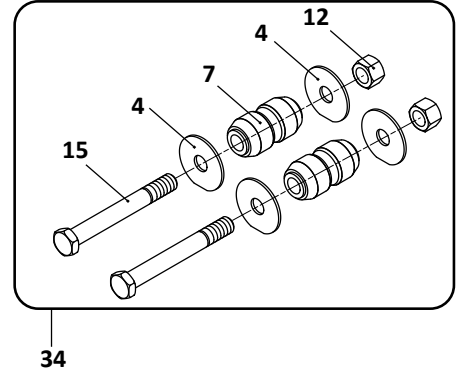

Axle Connection Kit, 5" Round