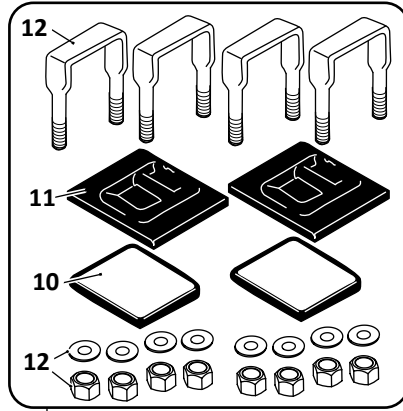

 Denotes Product is Genuine SAF-Holland Neway

SAF-HOLLAND NEWAY

AR-41/45/75-6,-9,-12/75-1-12/85-A Models
Trailer, Air Suspension

Axle Connection Kit, 5" Round, New Style

30

Axle Connection Kit, 5" Square

31