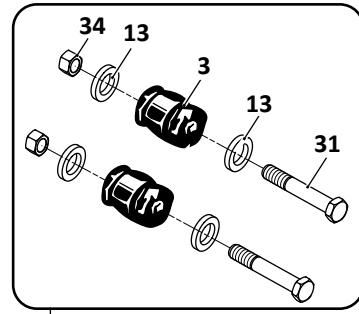

SAF Denotes Product is Genuine SAF-Holland Neway

SAF-HOLLAND NEWAY

ARDAB-120-5, -240-5
Truck, Air Suspension

Axle Connection Kit,
2° - 8° Pinion Angle

41 (1/2 Kit Shown)

Axle Connection Kit,
1° & 8.1° - 13° Pinion Angle

42 (1/2 Kit Shown)

Pivot Connection Kit,
With Alignment Bushing

43

Air Beam Identification

ARDAB-120-5, -240-5
Truck, Air Suspension

KEY NO.	MERITOR NO.	GENUINE	MACH NO.	OEM REF.	DESCRIPTION	QTY. PER AXLE	PAGE NO.
40	S.O.S.		-	93600077	Lock Washer, 3/4"	2	-
41	R309296		-	48100246/ SRK-189	Connection Kit, Axle, 2° - 8° Pinion Angle, Includes Key Nos. 4, 5, 30, 32, 34, 35	1	113
42	R309297		-	48100247/ SRK-190	Connection Kit, Axle, 1° & 8.1° - 13° Pinion Angle, Includes Key Nos. 5, 30, 32, 34, 35	1	113
43	R3015532		-	48100253/ SRK-188-1	Connection Kit, Pivot, With Alignment Bushing, 3, 13, 31, 34	1	111
44	R3013922	-	-	90554241	Height Control Valve	1	122
45	R3016623	-	-	48100267/ SRK-205	Linkage, Height Control Valve	1	123