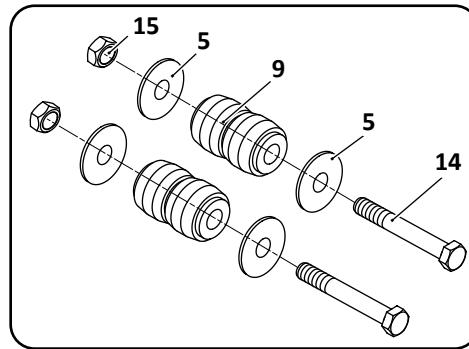

 Denotes Product is Genuine SAF-Holland Neway

SAF-HOLLAND NEWAY

AR-95A-9-HD, -12-HD, -14-HD, -17-HD
Trailer, Air Suspension

Axle Connection Kit, 5" Round Axle
Heavy-Duty, 9" & 14" Ride Height

Pivot Connection Kit