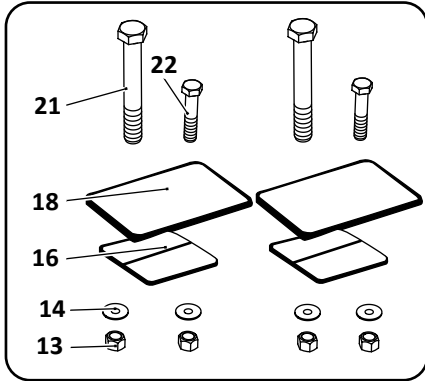

 Denotes Product is Genuine SAF-Holland Neway

SAF-HOLLAND NEWAY

AR-120, AR-120-L, AR-125, AR-125-L

Trailer, Air Suspension

Axle Connection Kit, 5" Round Axle, Old Style

Axle Connection Kit, 5" Round Axle, New Style