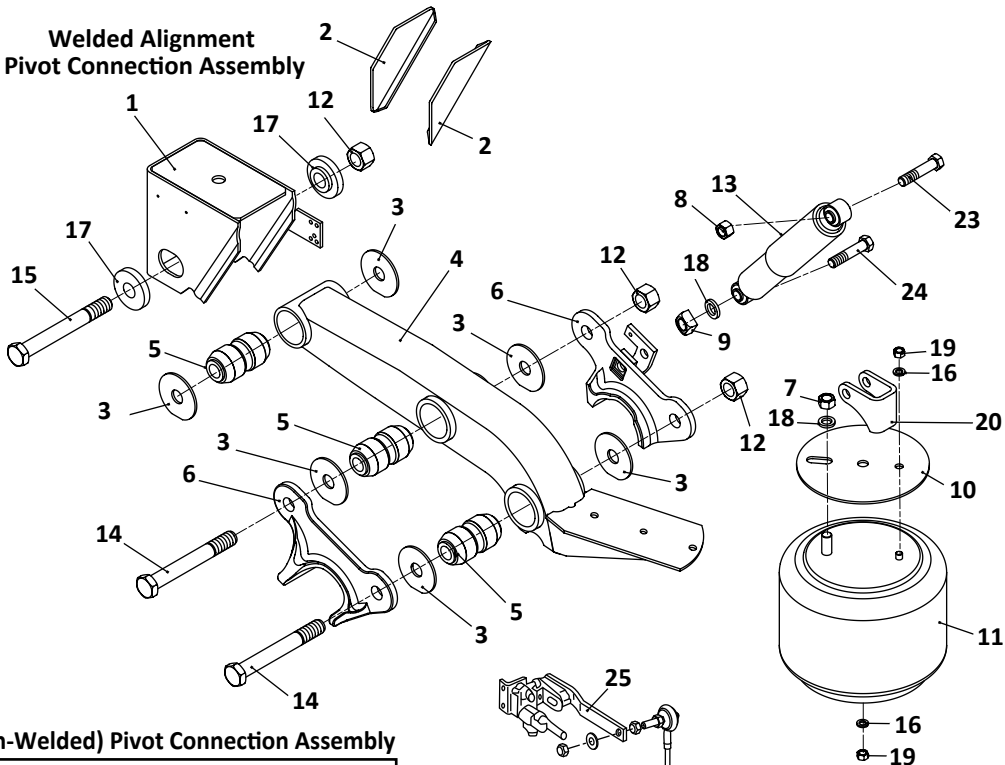

Welded Alignment
Pivot Connection Assembly