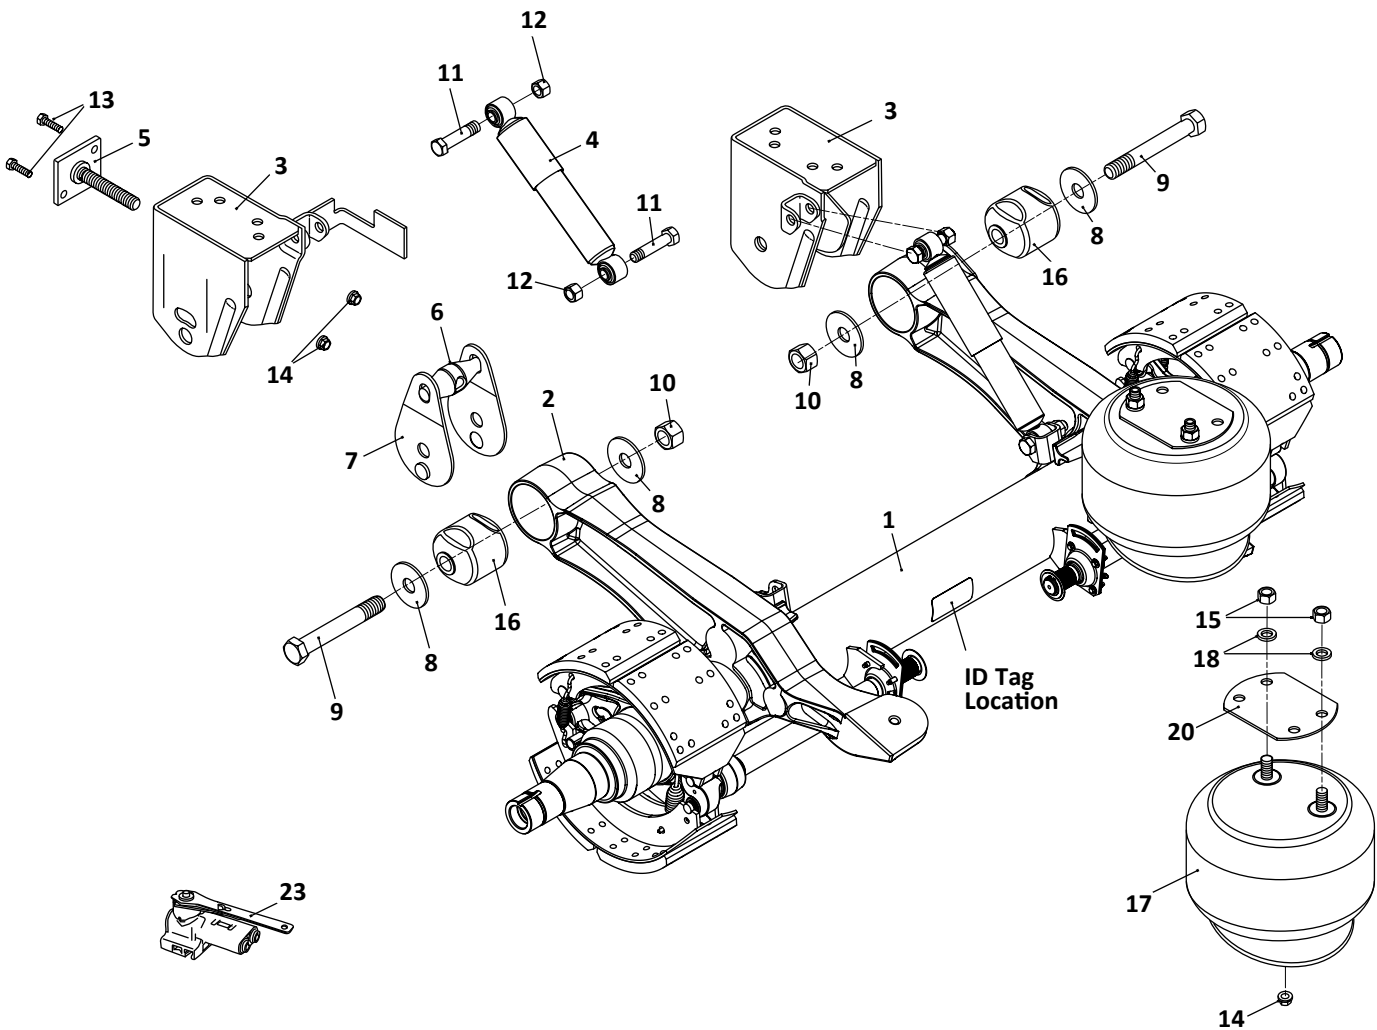

Swing Align Kit

CBX23/CBX25/CBX40 Models Trailer, Air Suspension							
KEY NO.	MERITOR NO.	GENUINE	MACH NO.	OEM REF.	DESCRIPTION	QTY. PER AXLE	PAGE NO.
1	S.O.S.	SAF	-	Various	Axle & Beam Assembly	2	-
2	S.O.S.	SAF	-	Various	Equalizing Beam	2	-
3	S.O.S.	SAF	-	Various	Bracket and Frame Assembly	2	-
4	M83128	-	-	90045298	Shock Absorber, CBX23/40, 15-1/2" - 16" Ride Height	4	-
	M83128	-	-	90044162	Shock Absorber, CBX40, 16-1/2" - 17" Ride Height	4	-
	M85045	-	-	90044868	Shock Absorber, CBX23, 14" Ride Height	2	-
	S.O.S.	SAF	-	90045381	Shock Absorber, CBX23, 15" Ride Height	2	-
	M83130	-	-	90045040	Shock Absorber, CBX40, 18" Ride Height	4	-
5	S.O.S.	SAF	-	90548007	Threaded Rod Assembly	2	-
6	S.O.S.	SAF	-	90045491	Swing Align Yoke	2	-
7	S.O.S.	SAF	-	90531339	Plate, Weldment	4	-
8	R3016619	SAF	-	93600553	Washer, 1-1/8" ID x 3-1/2" OD	8	-
9	R3016605	SAF	-	93201070	Bolt, 1-1/8" - 7 x 8" Long	4	-
10	R304358	-	-	93400506	Nut, 1-1/8" - 8	4	-
11	R304345	-	-	93006035	Bolt, 3/4" - 10 x 3-1/2" Long	8	-
12	R304347	-	-	93400492	Nut, 3/4" - 10	8	-
13	S.O.S.	SAF	-	XB-HHC-001-33	Bolt, 1/2" - 13 x 1-3/4" Long	4	-
14	R3016421	-	-	93400623	Flange Nut, 1/2" - 13	2	-
15	R301107	-	-	93400149	Nut, 3/4" - 16	4	-
16	R3016566	SAF	-	90008247	Bushing, Front Pivot, Rubber	4	106
17	FS9807	-	-	50857000	Firestone Air Spring, CBX40	4	-
	S.O.S.	SAF	-	90557330	Air Spring, CBX23, 14" Ride Height	2	-
	S.O.S.	SAF	-	90557331	Air Spring, CBX23, 15" Ride Height	2	-
	FS9974	-	-	90557369	Firestone Air Spring, CBX23, 16" & 17" Ride Height	2	-
18	S.O.S.	SAF	-	93600077	Lock Washer, 3/4"	8	-
19	S.O.S.	SAF	-	93600560	Spacer 15-1/2" - 16" Ride Height	4	-
	S.O.S.	SAF	-	90036274	Spacer 16-1/2" Ride Height	4	-
	S.O.S.	SAF	-	90036725	Spacer 17" Ride Height	4	-
20	R3016552	-	-	48100394/ SRK-530	Connection Kit, Pivot, Includes Key Nos. 8, 9, 10, 16	1	112
21	R3016553	SAF	-	48100406/ SRK-542	Swing Align Kit, Includes Key Nos. 5, 6, 7, 8, 9, 10, 13, 14	1	113
22	R3016586	SAF	-	50860013	Height Control Valve, No Dump	1	122
	R3016571	SAF	-	50860016	Height Control Valve, Remove Air to Dump	1	122
	R3014729	-	-	H01500UN	Height Control Valve, Universal, No Dump, Hadley Next Gen Series	1	122
	R3014730	-	-	H01502UNC	Height Control Valve, Universal, Remove Air to Dump, Hadley Next Gen Series	1	122

SAF Denotes Product is Genuine SAF-Holland Neway