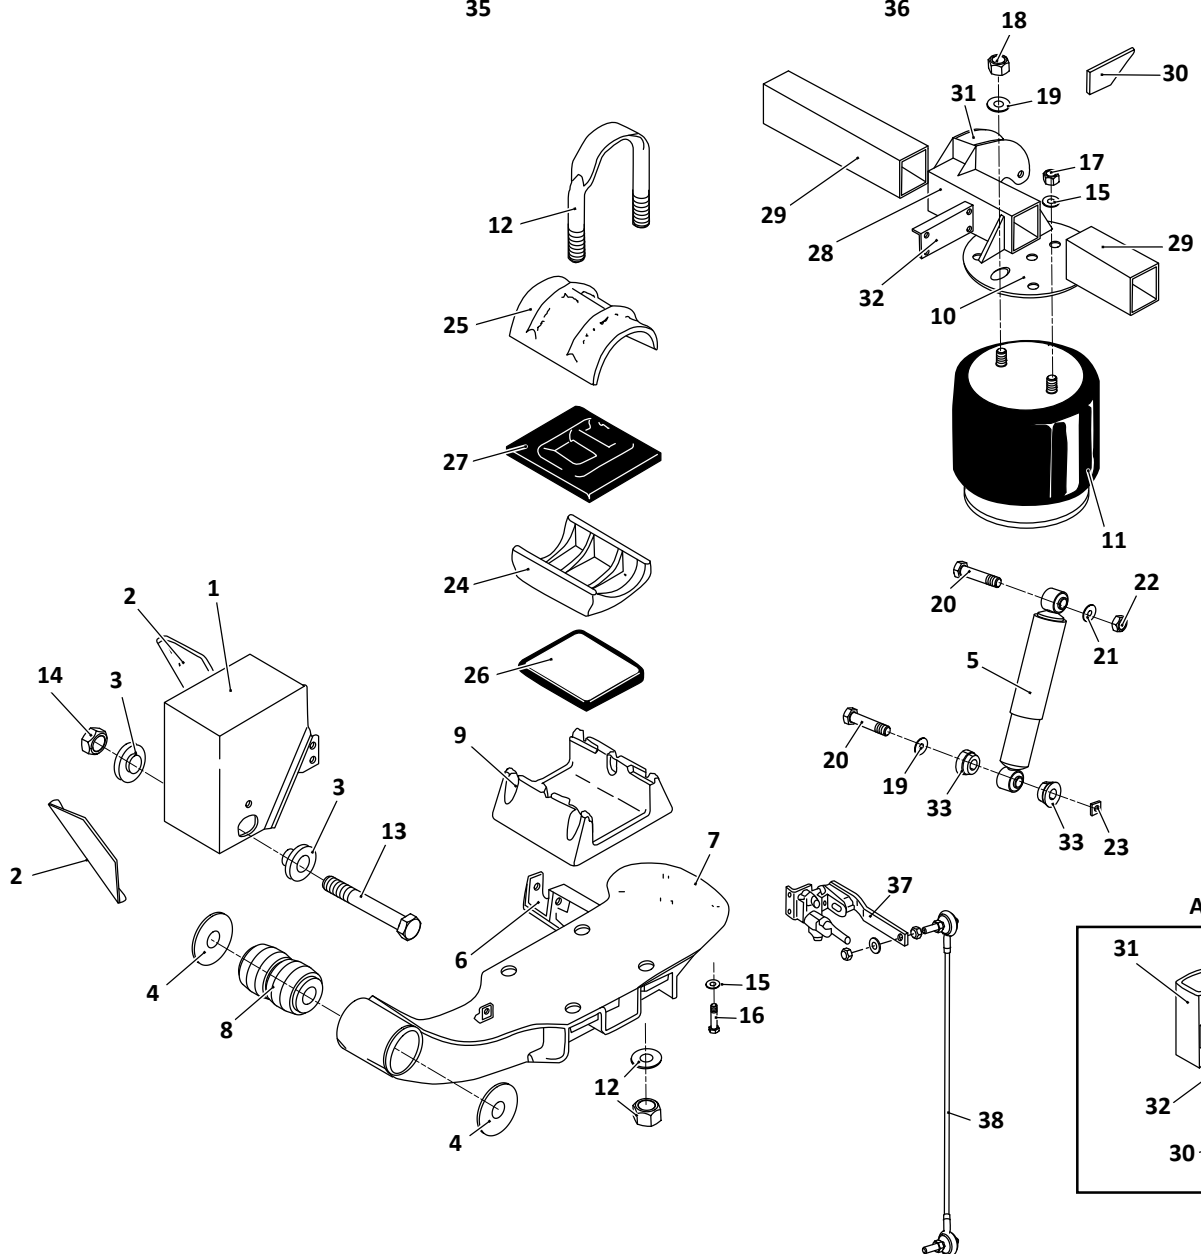

36

AR-70, AR-80, AR-95 Models Trailer, Air Suspension							
KEY NO.	MERITOR NO.	GENUINE	MACH NO.	OEM REF.	DESCRIPTION	QTY. PER AXLE	PAGE NO.
18	R301107	-	-	93400149	Nut, 3/4" - 16	2	-
19	S.O.S.	SAF	-	93600077	Lock Washer, 3/4"	4	-
20	R3016593	-	-	93003603	Bolt, 3/4" - 10 x 3-3/4" Long, AR-75 & AR-95 Suspension	4	-
	R304345	-	-	93003597	Bolt, 3/4" - 10 x 3-1/2" Long, AR-80 Suspension	4	-
21	R302545	-	-	93600156	Flat Washer, 3/4"	2	-
22	R304347	-	-	93400492	Nut, 3/4" - 10	2	-
23	R3016606	-	-	93400367	Square Nut, 3/4" - 10	2	-
24	R304289	SAF	G-4289	90001082	Axle Adapter, 5" Round Axle, AR-75 & AR-95 Suspension	2	117
	S.O.S.	SAF	-	90001083	Axle Adapter, 5" Square Axle, AR-75 & AR-95 Suspension	2	-
	R3016554	SAF	-	90001132	Axle Adapter, 5" Round Axle, AR-80 Suspension	2	117
25	R304282	SAF	G-4282	90010032	Axle Cap, 5" Round Axle	2	117
	R304283	SAF	-	90010022	Axle Cap, 5" Square Axle	2	117
26	R302947A	-	G-2947A	90028083	Axle Pad, Rubber, 5-5/8" W x 7" Lg x 7/16" Thk	2	118
	R308680	-	-	-	Axle Pad, Poly, 5-5/8" W x 7" Lg x 7/16" Thk	2	118
27	R302943	-	-	90028047	Wrapper, 5" Round Axle, Rubber, 7-1/4" W x 9" Lg x 1/2" Thk	2	118
	R308678	-	-	-	Wrapper, 5" Round Axle, Poly, 7-1/4" W x 9" Lg x 1/2" Thk	2	118
	R304409	-	-	90028073	Wrapper, 5" Square Axle, Rubber, 9-5/8" W x 7-1/4" Lg x 1/2" Thk	2	118
28	S.O.S.	SAF	-	Various	Crossmember Assembly	1	-
29	S.O.S.	SAF	-	90538008	Channel Assembly	2	-
	S.O.S.	SAF	-	90538007	Channel Assembly	2	-
30	S.O.S.	SAF	-	90032137	Gusset	2	-
31	S.O.S.	SAF	-	90018322	Upper Shock Bracket, AR-70 & AR-95	2	-
	S.O.S.	SAF	-	90018427	Upper Shock Bracket, AR-80-6.75, -9-WST Suspension	2	-
	R304343	SAF	-	90018115	Upper Shock Bracket, AR-80-9 Suspension	2	121
32	S.O.S.	-	-	90023865	Bracket	8	-
33	R304403	-	-	90508004	Bushing, Rubber	8	121
	R308684	-	-	-	Bushing, Poly	8	121
34	R304398A	-	G-4398A	48100202/ SRK-145	Connection Kit, Pivot, Includes Key Nos. 4, 8, 13, 14	1	111
35	R304390	-	G-4390	48100181/ SRK-128	Connection Kit, Axle Connection, 5" Round, New Style, AR-95 9" & 14" Ride Height, Includes Key Nos. 12, 27, 26	1	120
	R302977A	-	G-2977A	48100108/ SRK-64	Connection Kit, 5" Round Axle, New Style, AR-70, AR-95 12" & 17" Ride Height, Includes Key Nos. 12, 27, 26	1	120
36	R306898	-	G-6898	48100112/ SRK-68	Connection Kit, 5" Square Axle, Includes Key Nos. 12, 27, 26	1	120
37	R304323	-	-	90054007	Height Control Valve, No Dump	1	122
	R309623	-	-	H00450CA	Height Control Valve, Universal, No Dump, Hadley 450 Series	1	122
	R3014729	-	-	H01500UN	Height Control Valve, Universal, No Dump, Hadley Next Gen Series	1	122
38	R307852	-	-	48100225/ SRK-168	Linkage Assembly; Universal; Adjustable	1	123

SAF Denotes Product is Genuine SAF-Holland Neway