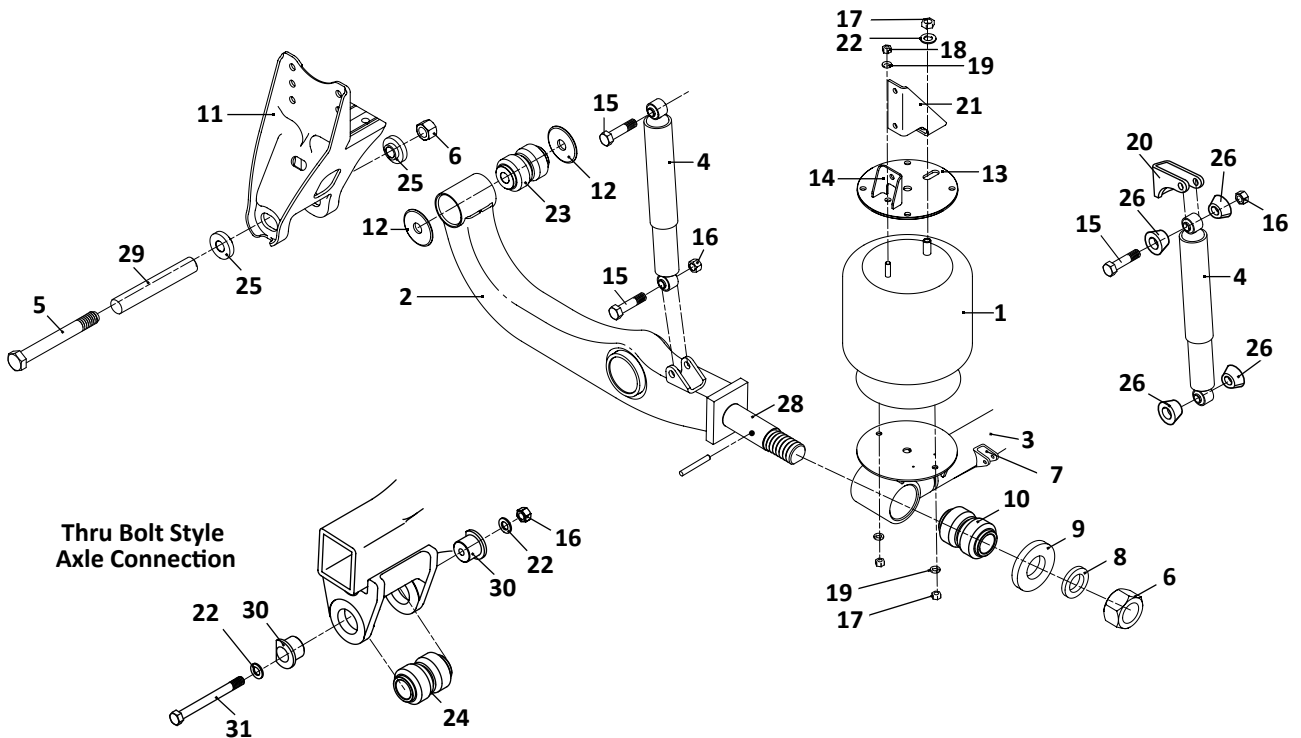

Thru Bolt Style Axle Connection