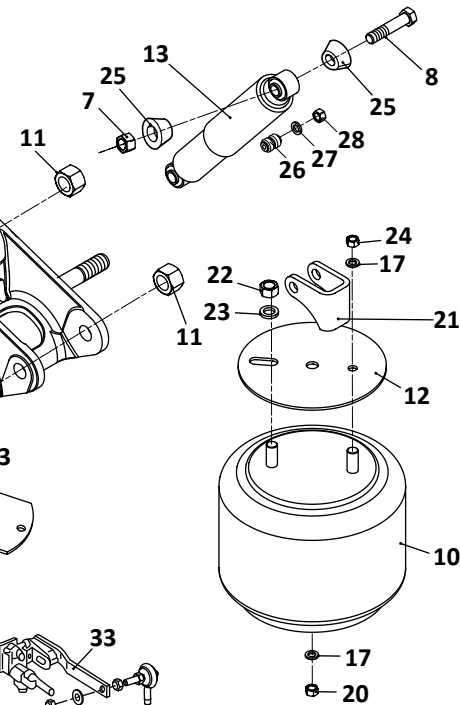

31

Welded Alignment
Pivot Connection Assembly

RL-196A

EZ-Align (Non-Welded)
Pivot Connection Assembly, RL-196A Only

RL-196/196A Models Trailer, Air Suspension							
KEY NO.	MERITOR NO.	GENUINE	MACH NO.	OEM REF.	DESCRIPTION	QTY. PER AXLE	PAGE NO.
27	R302975	-	-	93600168	Washer, Flat Narrow 1"	2	-
28	R304421	-	-	93400502	Nut, 1" - 8	2	-
29	R3016606		-	93400367	Square Nut, 3/4" - 10	2	-
30	R309294	-	G-9294	48100264/ SRK-203	Connection Kit, Pivot, Includes Key Nos. 3, 5, 11, 16	1	112
31	R3016609		-	48100385/ SRK-521	Connection Kit, Pivot, 1 EZ-Align, Includes Key Nos. 3, 5, 11, 15 20, RL-196A Suspension Only	1	112
32	R304411A	-	G-4411A	48100206/ SRK-149	Connection Kit, 20" Wheels 5" Round Axle, Includes Key Nos, 3, 5, 11, 14	1	114
33	R304323	-	-	90054007	Height Control Valve, No Dump	1	122
34	R307852	-	-	48100225/ SRK-168	Linkage Assembly; Universal; Adjustable	1	123