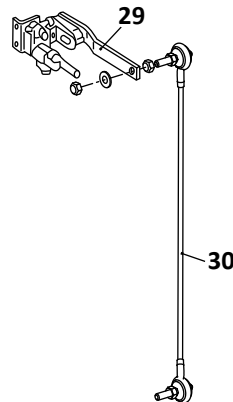

Welded Alignment Pivot Connection Assembly