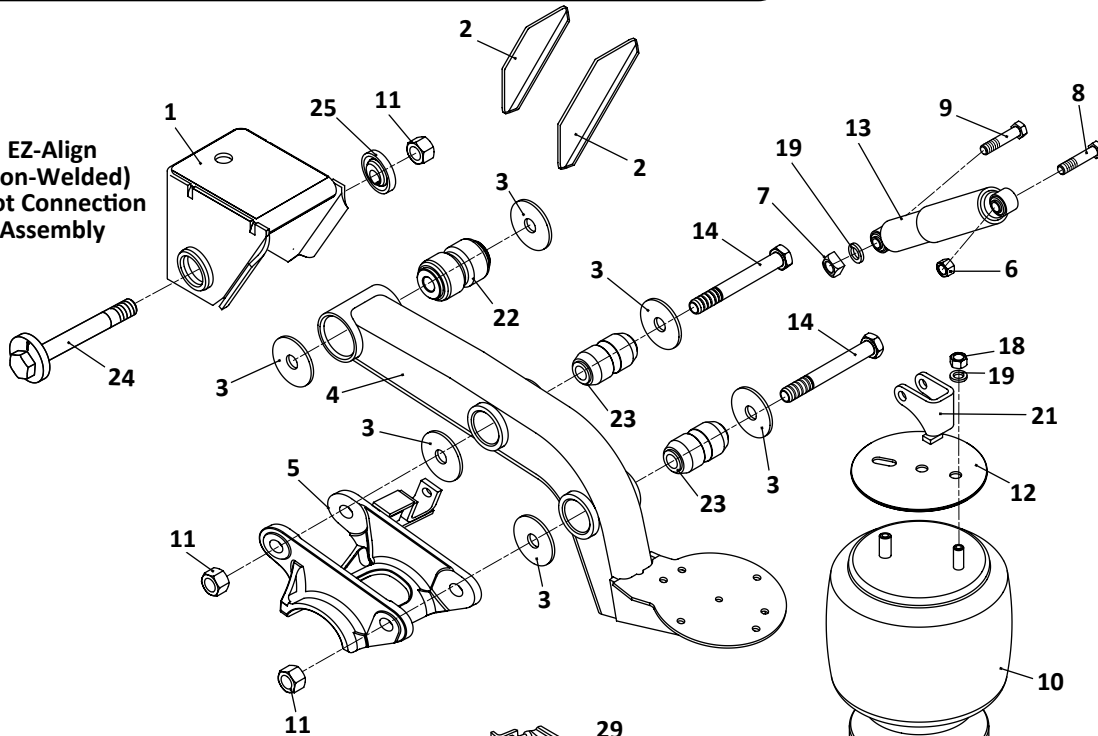

**EZ-Align
(Non-Welded)
Pivot Connection
Assembly**