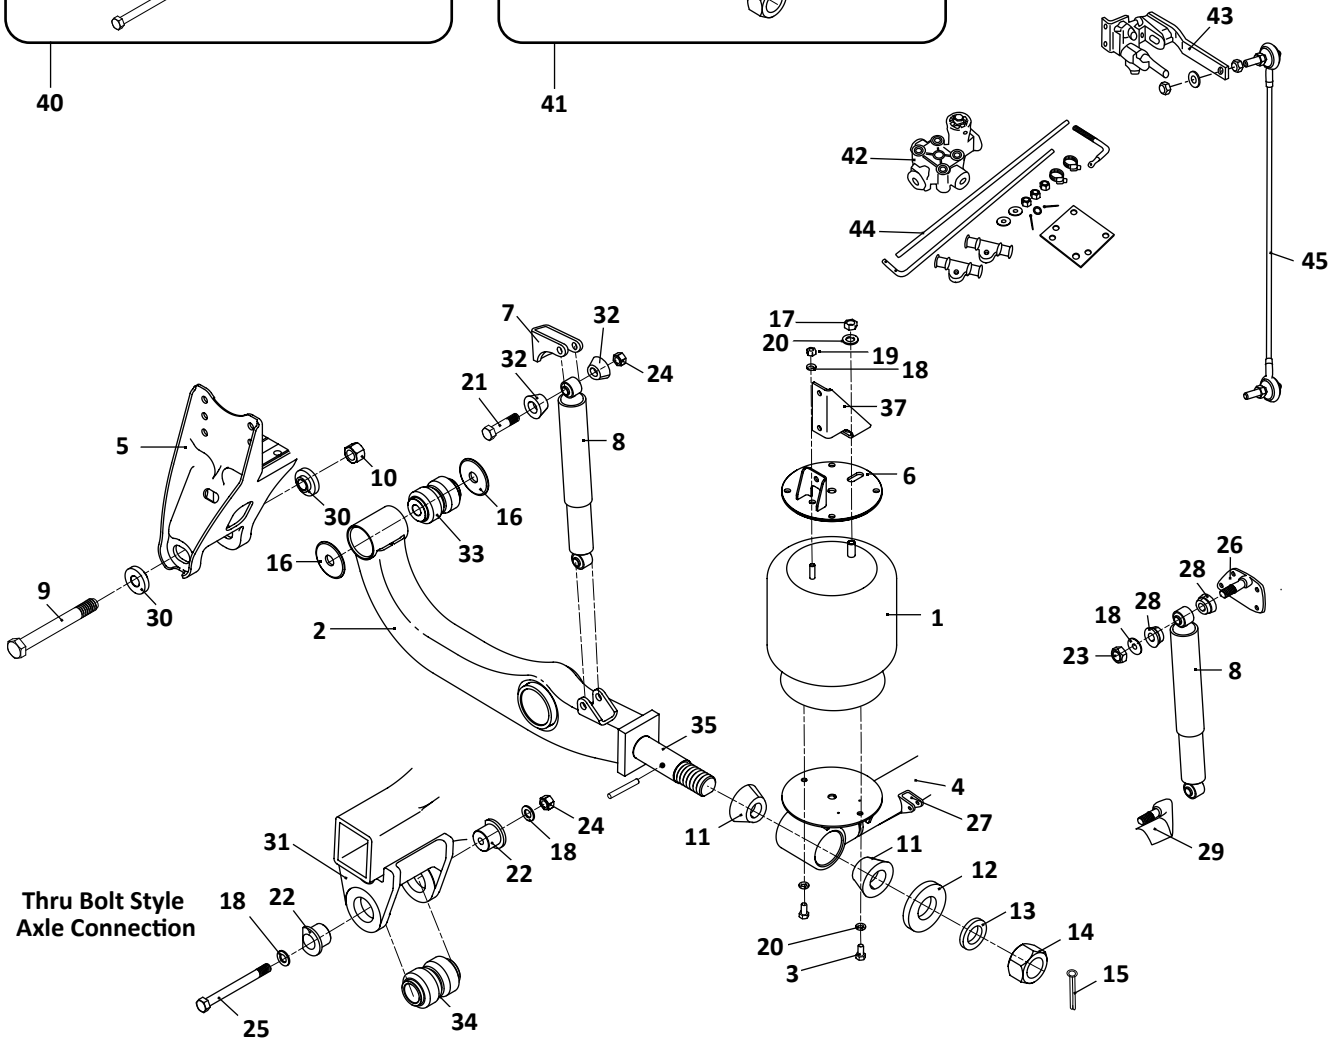

39

Axle Connection Kit, 5-3/4" Round

40

Transverse Beam Connection Kit

41

Thru Bolt Style
Axle Connection

**ARD-125-6, -8, -244-6, -8
Truck, Air Suspension**

KEY NO.	MERITOR NO.	GENUINE	MACH NO.	OEM REF.	DESCRIPTION	QTY. PER AXLE	PAGE NO.
31	N/A	-	-	Various	Axle Bracket, Contact Axle Manufacturer	-	-
32	R304403	-	-	90508004	Bushing, Rubber	8	121
	R308684	-	-	-	Bushing, Poly	8	121
33	R302940	-	-	90008002	Bushing, Pre-1981 1-1/4" I.D., Rubber	2	106
	R308677	-	-	-	Bushing, Pre-1981 1-1/4" I.D., Poly	2	106
	R304255	-	G-4255	90008131	Bushing, Post-1981 1-1/8" I.D., Rubber	2	106, 130
	R307845	-	-	-	Bushing, Post-1981 1-1/8" I.D., Poly	2	106, 130
34	R304252	-	G-4252	90008006	Bushing, 5-1/4" Axle Connection, Rubber	2	107
	R304253	-	-	90008008	Bushing, 5-3/4" Axle Connection, Rubber	2	107
	R308681	-	-	-	Bushing, 5-3/4" Axle Connection, Poly	2	107
35	R304258	-	-	90006380	Stud 1-1/4" - 12 x 4-1/4" Long	2	110
36	R3016578		-	90044174	Roll Pin	2	-
37	S.O.S.		-	90023131	Brace	1	-
38	R304393A	-	G-4393	48100170/ SRK-120	Connection Kit, Pivot, Post-1981 With Alignment Bushing Includes Key Nos. 9, 11, 16, 30, 33	1	111
39	S.O.S.		-	48100154/ SRK-105	Connection Kit, Pivot, Pre-1981 With Alignment Bushing Includes Key Nos. 9, 14, 16, 33	1	-
40	R304387	-	G-4387	48100124/ SRK-80	Connection Kit, 5-3/4" Round Axle, Includes Key Nos. 18, 22, 24, 25, 34	1	113
41	R304401A	-	-	48100161/ SRK-77-1	Connection Kit, Transverse Beam, Includes Key Nos. 11, 12, 13, 14	1	114
42	R3013922	-	-	90554241	Height Control Valve	1	122
43	R309623	-	-	H00450CA	Height Control Valve, Universal, No Dump, Hadley 450 Series	1	122
	R3014729	-	-	H01500UN	Height Control Valve, Universal, No Dump, Hadley Next Gen Series	1	122
44	R307852	-	-	48100225/ SRK-168	Linkage Assembly; Universal; Adjustable	1	123
45	R3016623	-	-	48100267/ SRK-205	Linkage, Height Control Valve	1	123