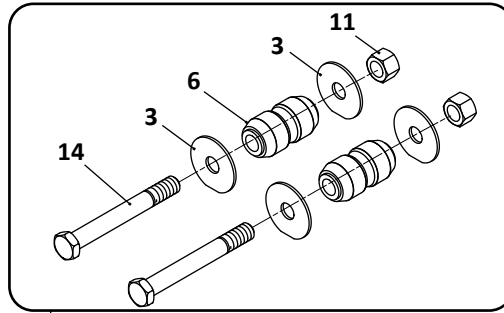

SAF Denotes Product is Genuine SAF-Holland Neway

SAF-HOLLAND NEWAY

AR-90/AR-90-1/AR-92/AR-93 Models
Trailer, Air Suspension

Pivot Connection Kit

27

Axle Connection Kit, 5" Round Axle, 20" Wheels

28

**AR-90/AR-90-1/AR-92/AR-93 Models
Trailer, Air Suspension**