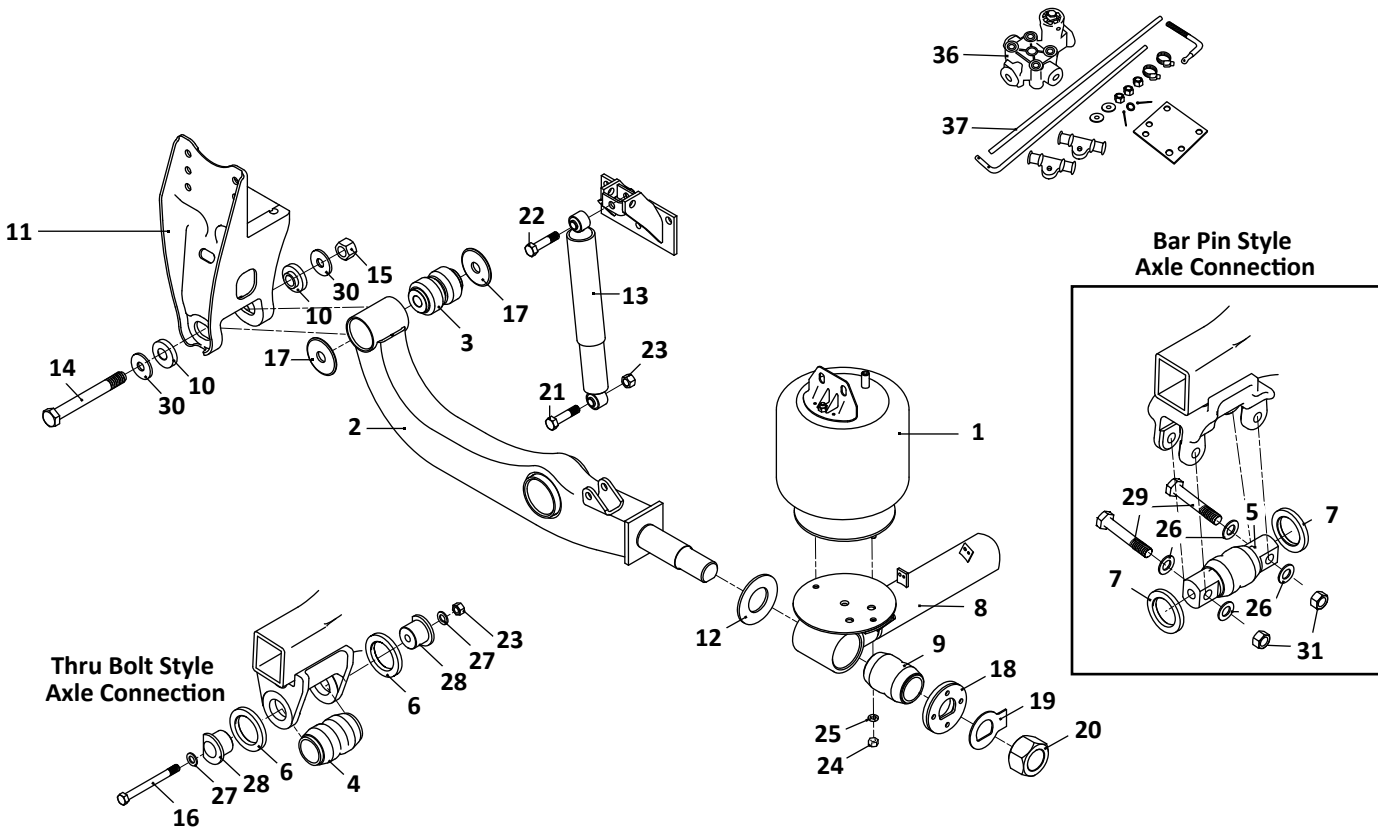

SAF-HOLLAND NEWAY

AD-123/246/369 Series
Truck, Air Suspension

32

33

34

35