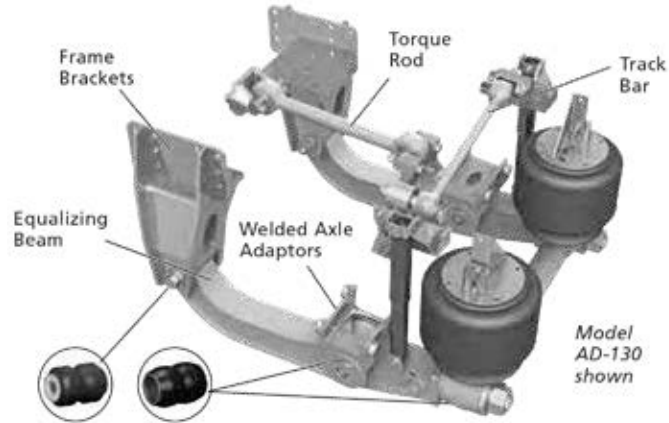

AD Series

Up to 30,000 lbs. Capacity

ADL Series

ADL: Up to 20,000 lbs. Capacity
ADLSD: Up to 23,000 lbs. Capacity

ARDAB Series

20,000 lbs. Capacity
Discontinued - Replacement
Parts Only

SAF-HOLLAND NEWAY

Neway Model Identification — Truck Suspensions