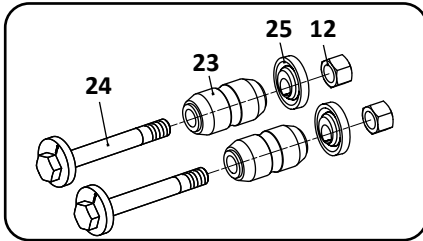

SAF Denotes Product is Genuine SAF-Holland Neway

SAF-HOLLAND NEWAY

RL-230 Models Trailer, Air Suspension

Pivot Connection Kit, 1 EZ-Align, 1 Welded Align

26

Pivot Connection Kit, 2 EZ-Align, Non-Welded

27

Pivot Connection Kit, EZ-Align, Non-Welded