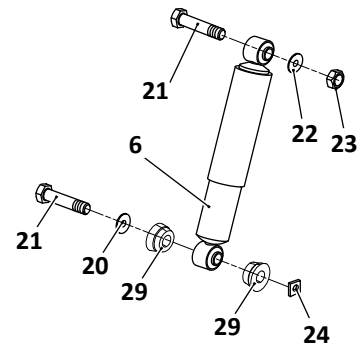

Axle Connection Kit, 5" Round Axle
Heavy-Duty, 9" & 14" Ride Height

Pivot Connection Kit

**AR-95A-9-HD, -12-HD, -14-HD, -17-HD
Trailer, Air Suspension**

KEY NO.	MERITOR NO.	GENUINE	MACH NO.	OEM REF.	DESCRIPTION	QTY. PER AXLE	PAGE NO.
29	R304403	-	-	90508004	Bushing, Rubber	8	121
	R308684	-	-	-	Bushing, Poly	8	121
30	S.O.S.		-	90032137	Gusset, 14" & 17" Ride Height	2	-
31	S.O.S.		-	90018427	Upper Shock Bracket	2	-
32	S.O.S.		-	90018527	Bracket	2	-
33	S.O.S.		-	90024664	Support	2	-
34	S.O.S.		-	90023876	Reinforcement Bracket	2	-
35	R3016549		-	48100186/ SRK-132	Connection Kit, 5" Round Axle Heavy-Duty, 9" & 14" Ride Height, Includes Key Nos. 13, 27, 28	1	120
36	R304398A	-	G-4398A	48100202/ SRK-145	Connection Kit, Pivot, Includes Key Nos. 5, 9, 14, 15	1	111
37	R304323	-	-	90054007	Height Control Valve, No Dump	1	122
	R309623	-	-	H00450CA	Height Control Valve, Universal, No Dump, Hadley 450 Series	1	122
	R3014729	-	-	H01500UN	Height Control Valve, Universal, No Dump, Hadley Next Gen Series	1	122
38	R307852	-	-	HPB450- 3/48100224/225	Linkage Assembly; Universal; Adjustable	1	123