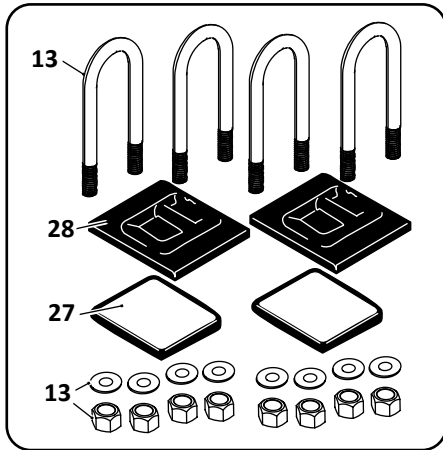

SAF-HOLLAND NEWAY

AR-95A-9-HD, -12-HD, -14-HD, -17-HD
Trailer, Air Suspension

Axle Connection Kit, 5" Round Axle
Heavy-Duty, 9" & 14" Ride Height