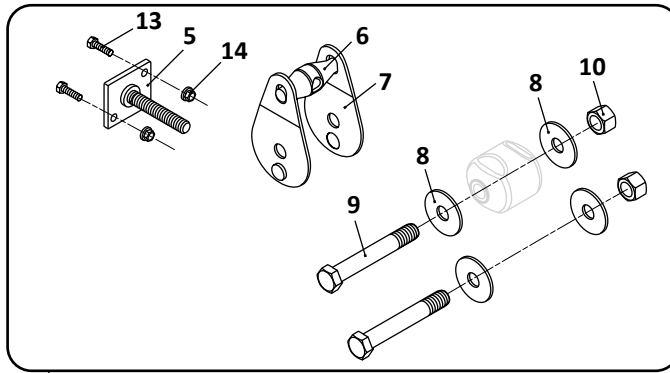

Swing Align Kit