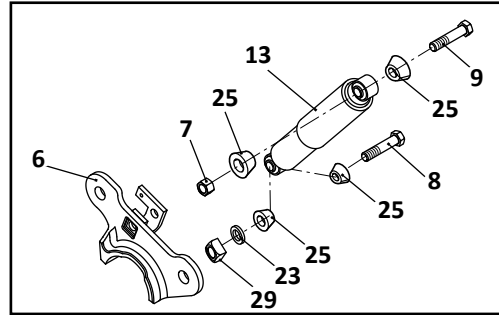

SAF-HOLLAND NEWAY

RL-196/196A Models
Trailer, Air Suspension

30

32

31

RL-196A