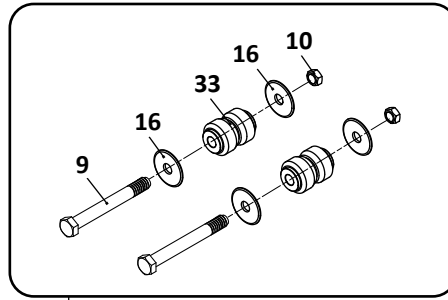

39

Axle Connection Kit, 5-3/4" Round

40

Transverse Beam Connection Kit

41

Thru Bolt Style
Axle Connection

**ARD-125-6, -8, -244-6, -8
Truck, Air Suspension**

KEY NO.	MERITOR NO.	GENUINE	MACH NO.	OEM REF.	DESCRIPTION	QTY. PER AXLE	PAGE NO.
31	N/A	-	-	Various	Axle Bracket, Contact Axle Manufacturer	-	-
32	R304403	-	-	90508004	Bushing, Rubber	8	121
	R308684	-	-	-	Bushing, Poly	8	121
33	R302940	-	-	90008002	Bushing, Pre-1981 1-1/4" I.D., Rubber	2	106
	R308677	-	-	-	Bushing, Pre-1981 1-1/4" I.D., Poly	2	106
	R304255	-	G-4255	90008131	Bushing, Post-1981 1-1/8" I.D., Rubber	2	106, 130
	R307845	-	-	-	Bushing, Post-1981 1-1/8" I.D., Poly	2	106, 130
34	R304252	-	G-4252	90008006	Bushing, 5-1/4" Axle Connection, Rubber	2	107
	R304253	-	-	90008008	Bushing, 5-3/4" Axle Connection, Rubber	2	107
	R308681	-	-	-	Bushing, 5-3/4" Axle Connection, Poly	2	107
35	R304258	-	-	90006380	Stud 1-1/4" - 12 x 4-1/4" Long	2	110
36	R3016578		-	90044174	Roll Pin	2	-
37	S.O.S.		-	90023131	Brace	1	-
38	R304393A	-	G-4393	48100170/ SRK-120	Connection Kit, Pivot, Post-1981 With Alignment Bushing Includes Key Nos. 9, 11, 16, 30, 33	1	111
39	S.O.S.		-	48100154/ SRK-105	Connection Kit, Pivot, Pre-1981 With Alignment Bushing Includes Key Nos. 9, 14, 16, 33	1	-
40	R304387	-	G-4387	48100124/ SRK-80	Connection Kit, 5-3/4" Round Axle, Includes Key Nos. 18, 22, 24, 25, 34	1	113
41	R304401A	-	-	48100161/ SRK-77-1	Connection Kit, Transverse Beam, Includes Key Nos. 11, 12, 13, 14	1	114
42	R3013922	-	-	90554241	Height Control Valve	1	122
43	R309623	-	-	H00450CA	Height Control Valve, Universal, No Dump, Hadley 450 Series	1	122
	R3014729	-	-	H01500UN	Height Control Valve, Universal, No Dump, Hadley Next Gen Series	1	122
44	R307852	-	-	48100225/ SRK-168	Linkage Assembly; Universal; Adjustable	1	123
45	R3016623	-	-	48100267/ SRK-205	Linkage, Height Control Valve	1	123