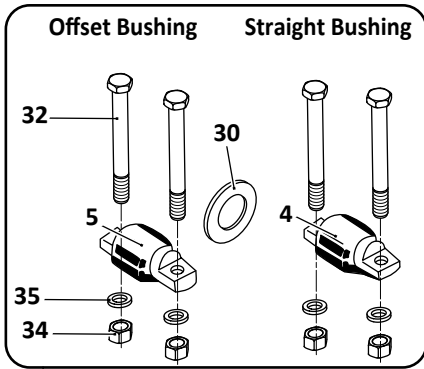

SAF Denotes Product is Genuine SAF-Holland Neway

SAF-HOLLAND NEWAY

ARDAB-120-5, -240-5
Truck, Air Suspension

Axle Connection Kit,
2° - 8° Pinion Angle

41 (1/2 Kit Shown)

Axle Connection Kit,
1° & 8.1° - 13° Pinion Angle