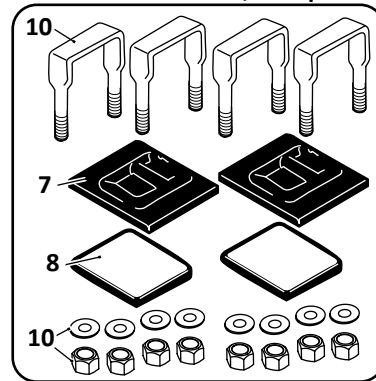

 Denotes Product is Genuine SAF-Holland Neway

SAF-HOLLAND NEWAY

ART 500/505/551/555 Models
Truck, Air Suspension

Pivot Connection Kit

28

Axle Connection Kit, 5" Round

29

Axle Connection Kit, 5" Square