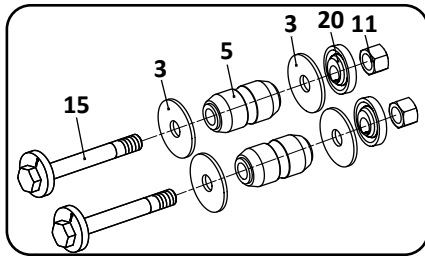

SAF Denotes Product is Genuine SAF-Holland Neway

SAF-HOLLAND NEWAY

RL-196/196A Models
Trailer, Air Suspension

Pivot Connection Kit

30

Axle Connection Kit, 5" Round Axle, 20" Wheels

32

Pivot Connection Kit,
Non-Welded, RL-196A Only