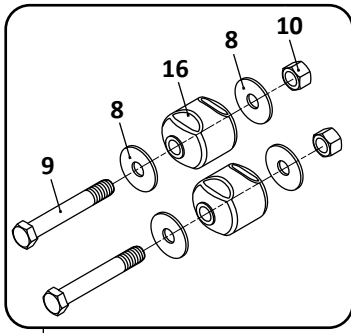

SAF-HOLLAND NEWAY

CBX23/CBX25/CBX40 Models

Trailer, Air Suspension

Pivot Connection Kit