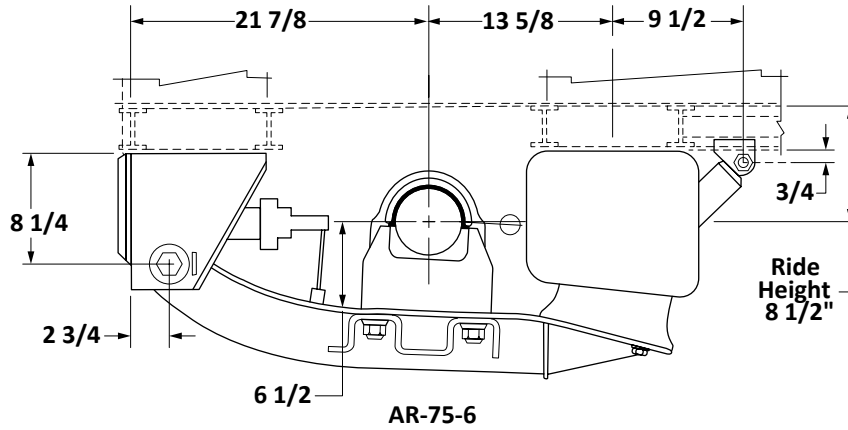

SAF-HOLLAND NEWAY

Neway Model Identification — Trailer Suspensions

AR-41, AR-45, AR-75 Series