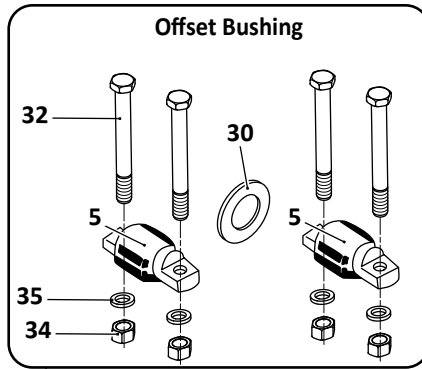

SAF Denotes Product is Genuine SAF-Holland Neway

SAF-HOLLAND NEWAY

ARDAB-120-5, -240-5
Truck, Air Suspension

Axle Connection Kit,
2° - 8° Pinion Angle

41 (1/2 Kit Shown)

Axle Connection Kit,
1° & 8.1° - 13° Pinion Angle

42 (1/2 Kit Shown)

Pivot Connection Kit,
With Alignment Bushing

43

Air Beam Identification

ARDAB-120-5, -240-5
Truck, Air Suspension

KEY NO.	MERITOR NO.	GENUINE	MACH NO.	OEM REF.	DESCRIPTION	QTY. PER AXLE	PAGE NO.
40	S.O.S.		-	93600077	Lock Washer, 3/4"	2	-
41	R309296		-	48100246/ SRK-189	Connection Kit, Axle, 2° - 8° Pinion Angle, Includes Key Nos. 4, 5, 30, 32, 34, 35	1	113
42	R309297		-	48100247/ SRK-190	Connection Kit, Axle, 1° & 8.1° - 13° Pinion Angle, Includes Key Nos. 5, 30, 32, 34, 35	1	113
43	R3015532		-	48100253/ SRK-188-1	Connection Kit, Pivot, With Alignment Bushing, 3, 13, 31, 34	1	111
44	R3013922	-	-	90554241	Height Control Valve	1	122
45	R3016623	-	-	48100267/ SRK-205	Linkage, Height Control Valve	1	123