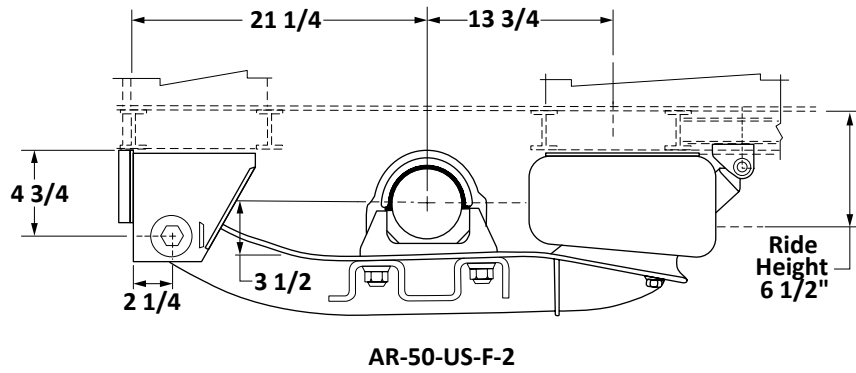

SAF-HOLLAND NEWAY

Neway Model Identification — Trailer Suspensions

AR-50-US, AR-50-US-F and AR-80-9FM Series

AR-80-9FM