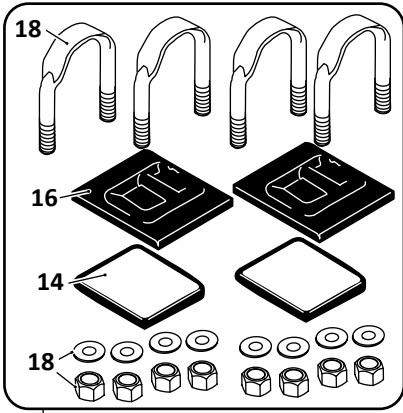

SAF-HOLLAND NEWAY

AR-120-US, AR-120-US-L, AR-125-US, AR-125-US-L

Trailer, Air Suspension

Axle Connection Kit, 5" Round