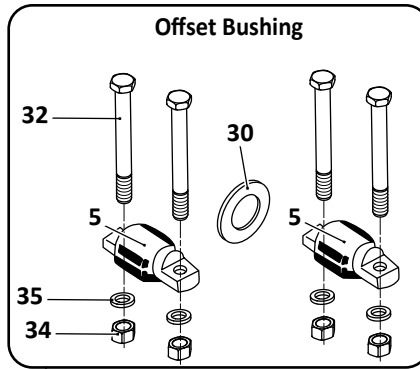

Axle Connection Kit,
1° & 8.1° - 13° Pinion Angle