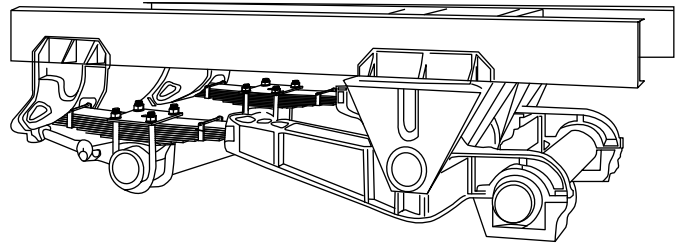

 Denotes Product is Genuine SAF-Holland Neway

SAF-HOLLAND NEWAY

RTS-536, RTS-544

Trailer, Tandem Spring Suspension

Axle & Trunnion Connection Kit, 5" Round

34

Radius Rod Bushing Kit

35