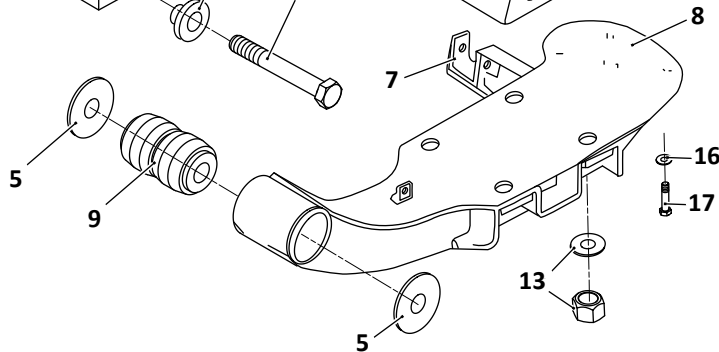

Axle Connection Kit, 5" Round Axle
Heavy-Duty, 9" & 14" Ride Height

Pivot Connection Kit

**AR-95A-9-HD, -12-HD, -14-HD, -17-HD
Trailer, Air Suspension**

KEY NO.	MERITOR NO.	GENUINE	MACH NO.	OEM REF.	DESCRIPTION	QTY. PER AXLE	PAGE NO.
29	R304403	-	-	90508004	Bushing, Rubber	8	121
	R308684	-	-	-	Bushing, Poly	8	121
30	S.O.S.		-	90032137	Gusset, 14" & 17" Ride Height	2	-
31	S.O.S.		-	90018427	Upper Shock Bracket	2	-
32	S.O.S.		-	90018527	Bracket	2	-
33	S.O.S.		-	90024664	Support	2	-
34	S.O.S.		-	90023876	Reinforcement Bracket	2	-
35	R3016549		-	48100186/ SRK-132	Connection Kit, 5" Round Axle Heavy-Duty, 9" & 14" Ride Height, Includes Key Nos. 13, 27, 28	1	120
36	R304398A	-	G-4398A	48100202/ SRK-145	Connection Kit, Pivot, Includes Key Nos. 5, 9, 14, 15	1	111
37	R304323	-	-	90054007	Height Control Valve, No Dump	1	122
	R309623	-	-	H00450CA	Height Control Valve, Universal, No Dump, Hadley 450 Series	1	122
	R3014729	-	-	H01500UN	Height Control Valve, Universal, No Dump, Hadley Next Gen Series	1	122
38	R307852	-	-	HPB450- 3/48100224/225	Linkage Assembly; Universal; Adjustable	1	123