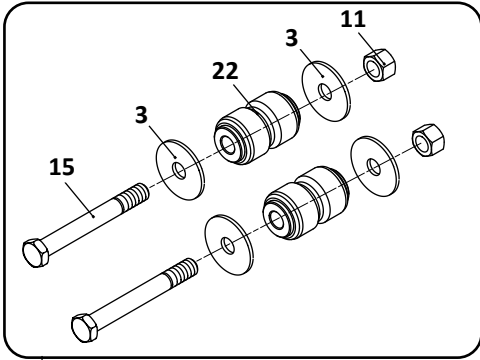

● SAF Denotes Product is Genuine SAF-Holland Neway

SAF-HOLLAND NEWAY

RL-300 Models
Trailer, Air Suspension

Pivot Connection Kit

24

Axle Connection Kit, 5" Round Axle, 20" Wheels

25

RL-300 Models Trailer, Air Suspension							
KEY NO.	MERITOR NO.	GENUINE	MACH NO.	OEM REF.	DESCRIPTION	QTY. PER AXLE	PAGE NO.
22	R304382A	-	G-4382A	90008139	Bushing, Pivot, Rubber	2	106
	R308683	-	-	-	Bushing, Pivot, Poly	2	106
23	R304410A	-	G-4410A	90008149	Bushing, Axle Connection, Rubber	4	108
24	R3016550	-	-	48100388/ SRK-524	Connection Kit, Pivot, Includes Key Nos. 3, 11, 15, 22	1	112
25	R304411A	-	G-4411A	48100206/ SRK-149	Connection Kit, Axle, 5" Round, 20" Wheel, Includes Key Nos. 3, 11, 14, 23	1	114
26	R304323	-	-	90054007	Height Control Valve, No Dump	1	122
27	R307852	-	-	48100225/ SRK-168	Linkage Assembly; Universal; Adjustable	1	123