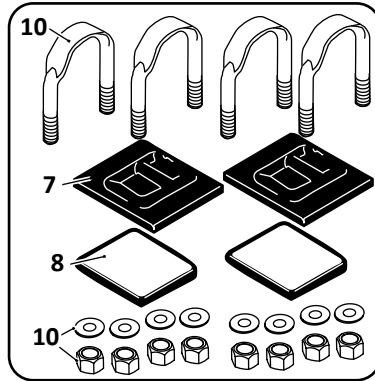

 Denotes Product is Genuine SAF-Holland Neway

SAF-HOLLAND NEWAY

ART 500/505/551/555 Models
Truck, Air Suspension

Pivot Connection Kit

28

Axle Connection Kit, 5" Round

29

Axle Connection Kit, 5" Square