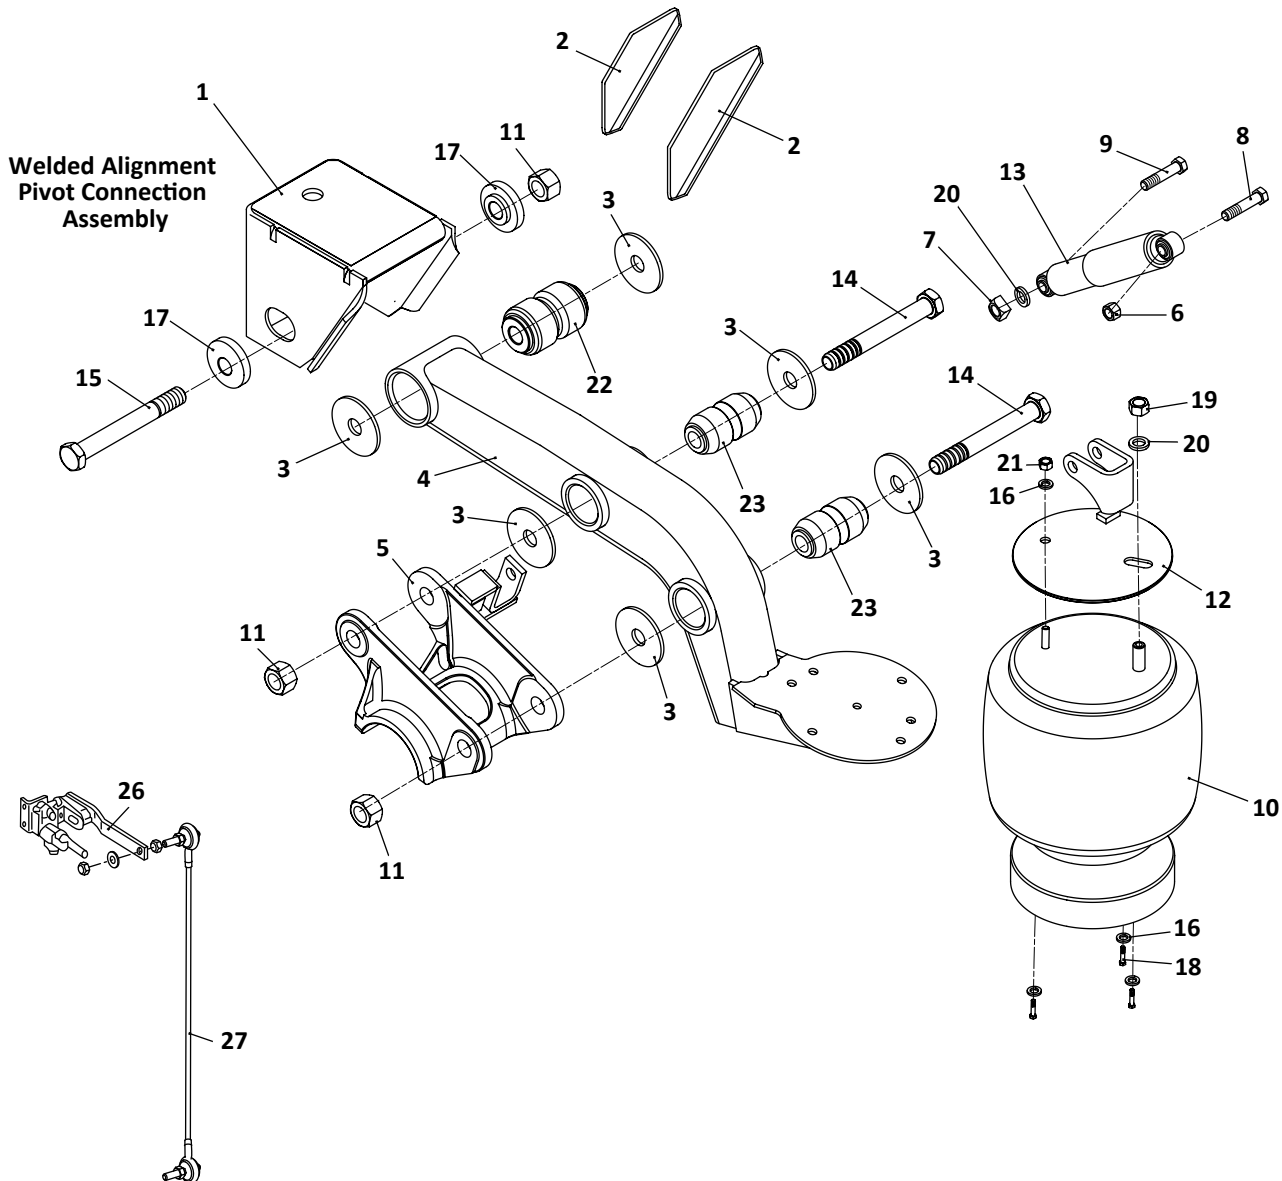

25

RL-300 Models Trailer, Air Suspension							
KEY NO.	MERITOR NO.	GENUINE	MACH NO.	OEM REF.	DESCRIPTION	QTY. PER AXLE	PAGE NO.
1	S.O.S.	● SAF	-	Various	Frame Bracket	2	-
2	S.O.S.	● SAF	-	90025157	Angle Brace, 12" & 13" Ride Height	4	-
	S.O.S.	● SAF	-	90023002	Angle Brace, 14" & 15" Ride Height	4	-
	S.O.S.	● SAF	-	90023001	Angle Brace, 16" & 17" Ride Height	4	-
3	R304363	-	-	90036177	Washer, 1-1/8"	12	-
4	S.O.S.	● SAF	-	90516949	Equalizing Beam, Roadside	1	-
	S.O.S.	● SAF	-	90516950	Equalizing Beam, Curbside	1	-
5	S.O.S.	● SAF	-	90501189	Axle Adapter, 5" Round Axle, Roadside	1	-
	S.O.S.	● SAF	-	90501290	Axle Adapter, 5" Round Axle, Curbside	1	-
6	R304347	-	-	93400492	Nut, 3/4" - 10	2	-
7	R3016606	● SAF	-	93400367	Square Nut, 3/4" - 10	2	-
8	R304345	-	-	93003597	Bolt, 3/4" - 10 x 3-1/2" Long	2	-
9	S.O.S.	● SAF	-	93003609	Bolt, 3/4" - 10 x 4" Long	2	-
10	S.O.S.	● SAF	-	90557259	Air Spring, 12" & 13" Ride Height	2	-
	S.O.S.	● SAF	-	90557185	Air Spring, 14" & 15" Ride Height	2	-
	S.O.S.	● SAF	-	90557260	Air Spring, 16" & 17" Ride Height	2	-
11	R304358	-	-	93400506	Nut, 1-1/8" - 7	6	-
12	S.O.S.	● SAF	-	90531316	Upper ASMP & Shk Brkt, Roadside, 12" & 13" Ride Height	1	-
	S.O.S.	● SAF	-	90531306	Upper ASMP & Shk Brkt, Roadside, 14" & 15" Ride Height	1	-
	S.O.S.	● SAF	-	90531326	Upper ASMP & Shk Brkt, Roadside, 16" & 17" Ride Height	1	-
	S.O.S.	● SAF	-	90531317	Upper ASMP & Shk Brkt, Curbside, 12" & 13" Ride Height	1	-
	S.O.S.	● SAF	-	90531307	Upper ASMP & Shk Brkt, Curbside, 14" & 15" Ride Height	1	-
	S.O.S.	● SAF	-	90531327	Upper ASMP & Shk Brkt, Curbside, 16" & 17" Ride Height	1	-
	S.O.S.	● SAF	-	90531328	Upper ASMP & Shk Brkt, Roadside, 16" - 17" Ride Height, Offset Stud Air Spring Model	1	-
	S.O.S.	● SAF	-	90531329	Upper ASMP & Shk Brkt, Curbside, 16" - 17" Ride Height, Offset Stud Air Spring Model	1	-
	S.O.S.	● SAF	-	90544830	Upper ASMP & Shk Brkt, Roadside, Shock Below Frame Model Only	1	-
	S.O.S.	● SAF	-	90544831	Upper ASMP & Shk Brkt, Curbside, Shock Below Frame Model Only	1	-
13	M85051	-	-	90045054	Shock Absorber, 12" & 13" Ride Height	2	-
	M85060	-	-	90045338	Shock Absorber, 14" - 17" Ride Height	2	-
	M85911	-	-	90045337	Shock Absorber, 14" & 15" Ride Height, Shock Below Frame Model Only	2	-
	M85060	-	-	90045339	Shock Absorber, 16" & 17" Ride Height, Shock Below Frame Model Only	2	-
14	R304361	-	-	93201051	Bolt, 1-1/8" - 7 x 8-1/2" Long	4	-
15	R304361	-	-	93201069	Bolt, 1-1/8" - 7 x 8-1/2" Long, Welded Alignment	2	-
16	S.O.S.	● SAF	-	93600072	Washer, 1/2"	8	-
17	R309284	● SAF	G-9284	90008147	Alignment Block, Welded Alignment, 12" & 13" Ride Height	4	109
	R3016563	● SAF	-	90008198	Alignment Block, Welded Alignment, 14" - 17" Ride Height	4	109
18	S.O.S.	● SAF	-	93002893	Bolt, 1/2" - 13 x 1" Long	6	-
19	R301107	-	-	93400149	Nut, 3/4" - 16	2	-
20	S.O.S.	● SAF	-	93600077	Lock Washer, 3/4"	4	-
21	R3015256	-	-	93400136	Nut, 1/2" - 13	4	-

● SAF Denotes Product is Genuine SAF-Holland Neway