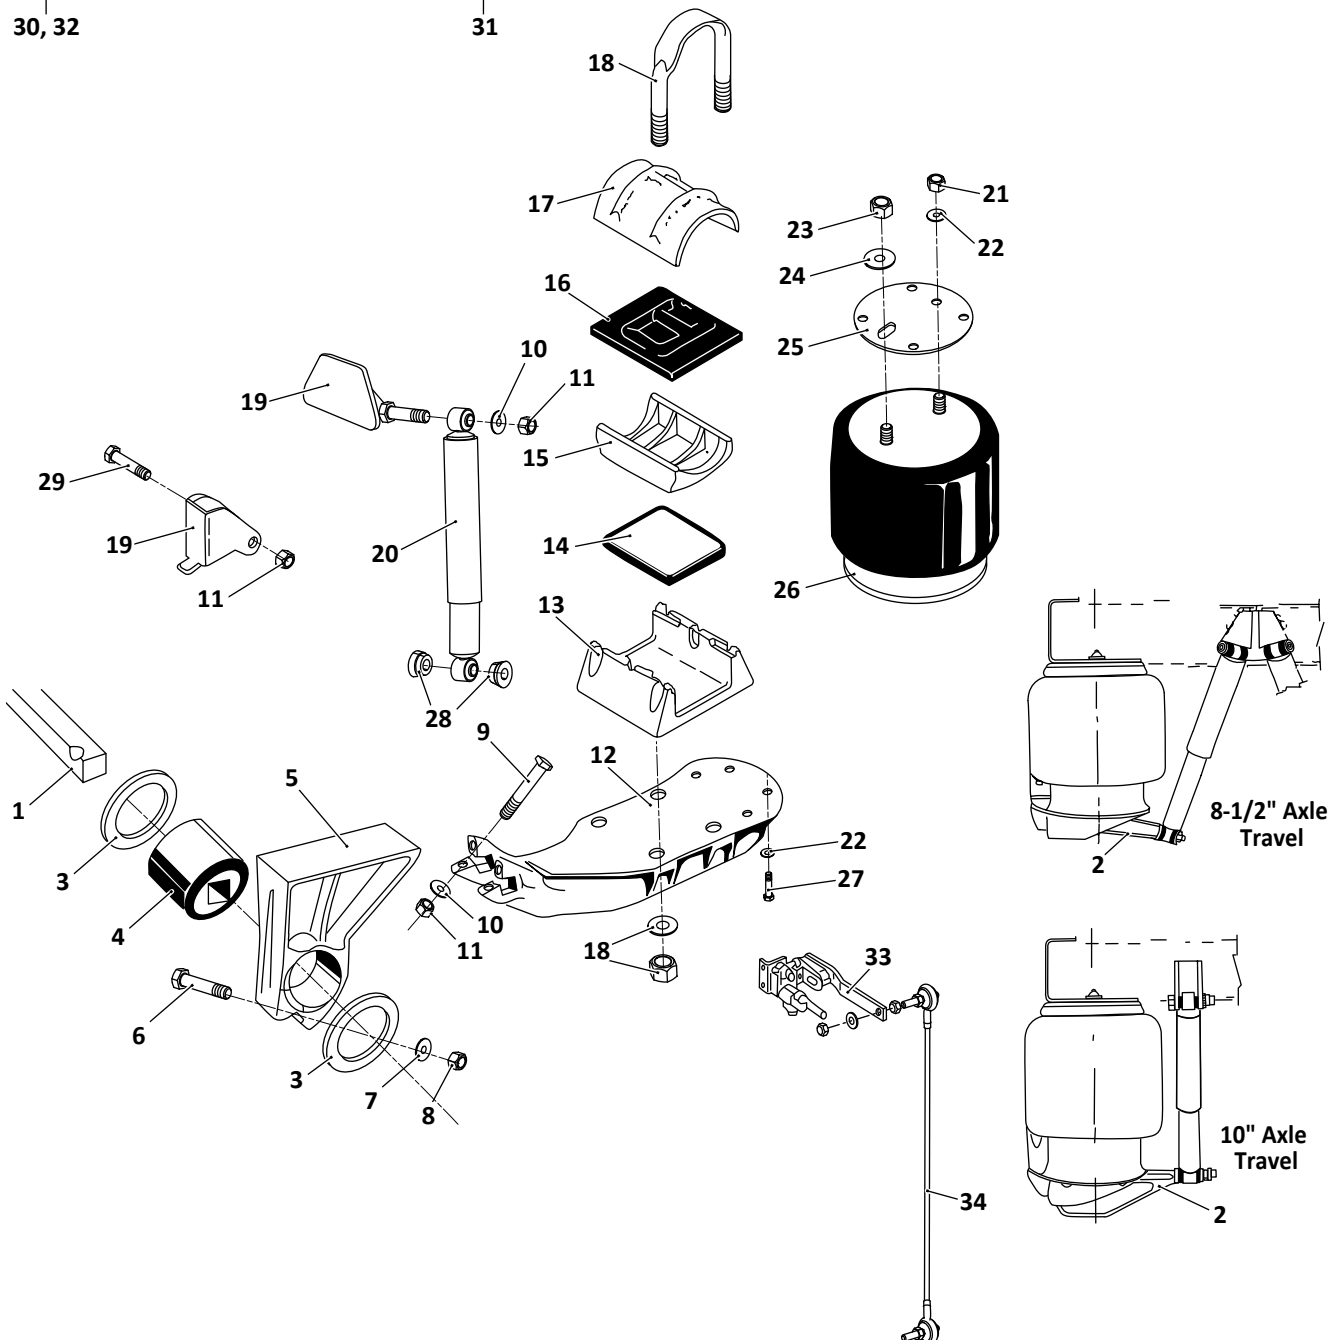

 Denotes Product is Genuine SAF-Holland Neway

SAF-HOLLAND NEWAY

AR-120-US, AR-120-US-L, AR-125-US, AR-125-US-L

Trailer, Air Suspension

Axle Connection Kit, 5" Round

30, 32

Axle Connection Kit, 5" Square

31