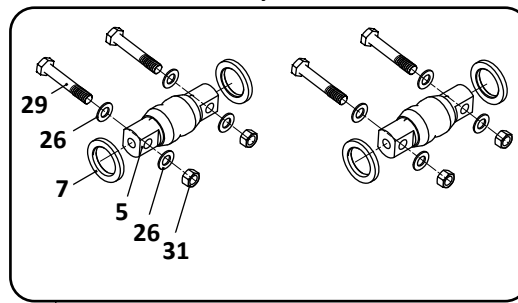

Axle, Bar Pin Style Connection Kit