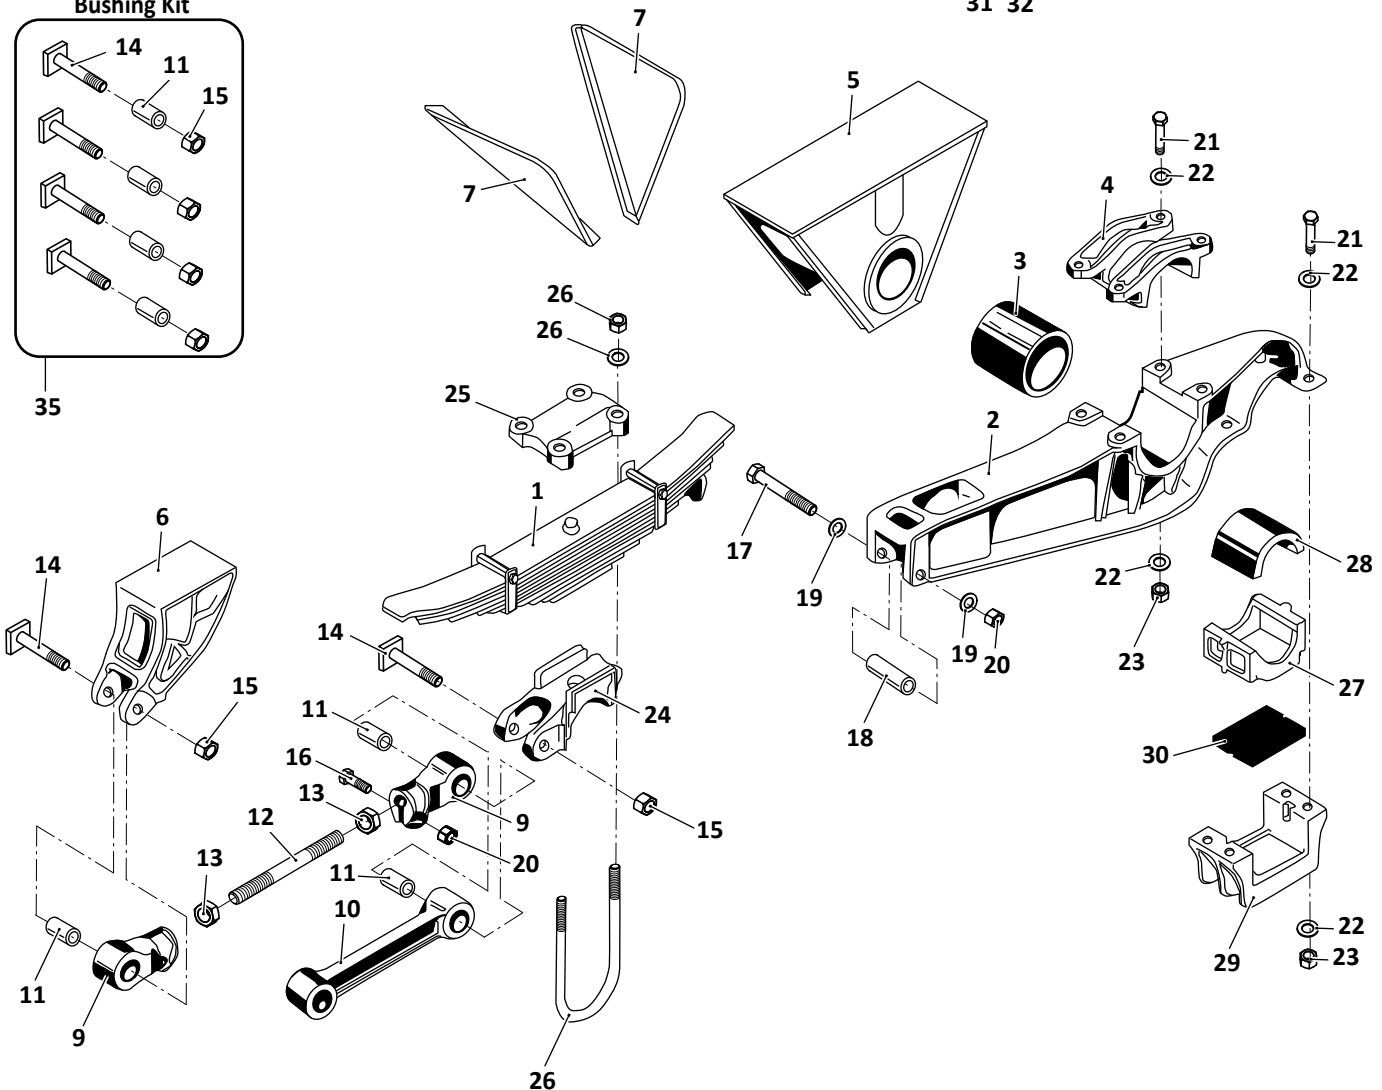

Rear Frame Bracket

RTS-536, RTS-544 Trailer, Tandem Spring Suspension							
KEY NO.	MERITOR NO.	GENUINE	MACH NO.	OEM REF.	DESCRIPTION	QTY. PER TANDEM	PAGE NO.
1	S.O.S.	SAF	-	91557152	Spring Assembly, 536 Models, 11 Leaf	2	-
	S.O.S.	SAF	-	90557153	Spring Assembly, 544 Models, 13 Leaf	2	-
	S.O.S.	SAF	-	90557154	Spring Assembly, 544 Models, 14 Leaf	2	-
2	R309535	SAF	-	91515001	Equalizing Beam Assembly	2	129
3	R301333	-	-	91008014	Bushing, Trunnion, Rubber	2	129
	R308672	-	-	-	Bushing, Trunnion, Poly	2	129
4	R304303	SAF	-	91010098	Trunnion Cap	2	129
5	S.O.S.	SAF	-	Various	Trunnion Frame Bracket	2	-
6	S.O.S.	SAF	-	Various	Spring Hanger	2	-
7	S.O.S.	SAF	-	Various	Diagonal Brace	4	-
9	R304316	SAF	-	91544002	Torque Arm End, Roadside	1	131
	R304317	SAF	-	91544003	Torque Arm End, Curbside	1	131
10	R304319	SAF	-	91544001	Torque Arm, Rigid	1	131
11	R302939	-	G-2939	91008007	Bushing, Torque Arm, Rubber	4	130
	R308676	-	-	-	Bushing, Torque Arm, Poly	4	130
12	R304318A	SAF	-	93200047	Radius Rod Screw 1-1/4" - 7 x 11" Long	1	131
13	R304274	SAF	-	93400036	Jam Nut, 1-1/4" - 7, Left Hand	1	-
	R304275	-	-	93400284	Jam Nut, 1-1/4" - 7, Right Hand	1	-
14	R304261	-	-	93900009	Radius Rod Bolt, 1-1/4" - 7 x 21-3/4" Long	4	131
15	R304273	-	-	93400569	Nut, 1-1/4" - 7	4	-
16	S.O.S.	SAF	-	93002921	Bolt, 1/2" - 13 x 2" Long	2	-
17	S.O.S.	SAF	-	93003003	Bolt, 1/2" - 13 x 5-1/2" Long	2	-
18	S.O.S.	SAF	-	91036092	Pipe Spacer, 1/2"	2	-
19	S.O.S.	SAF	-	93600138	Washer, 1/2"	4	-
20	S.O.S.	SAF	-	93400482	Nut, 1/2" - 13	4	-
21	R3016591	-	-	93003575	Bolt, 3/4" - 10 x 2-1/2" Long	16	-
22	R302545	-	-	93600156	Flat Washer, 3/4"	32	-
23	R304347	-	-	93400492	Nut, 3/4" - 10	16	-
24	R304294	SAF	-	91001034	Axle Spring Seat	2	132
25	R304299	SAF	-	91010103	Top Plate	2	132
26	R30UB8166-12	-	-	90041174	U-Bolt Assembly, Round Bend, 7/8" - 9 x 5" Wide x 12" Long	4	-
27	R304291	SAF	-	91001040	Axle Adapter	2	131
28	R302011	-	-	91028010	Wrapper, Round Axle, Rubber, 4" W x 9-1/2" Lg x 3/4"	2	132
29	R304288	SAF	-	91010031	Axle Cap	2	131
30	R301331	-	-	91028023	Spring End Pad, Rubber	4	132
	R308671	-	-	-	Spring End Pad, Poly	4	132
31	R309610	SAF	-	91038210	Trunnion Tube	2	130
32	R309611	SAF	-	93600002	Inner Washer, 3/16" Thick	4	-
33	R309612	SAF	-	93600003	Outer Washer, 5/16" Thick	4	-
34	R304385	-	-	48100033/ SRK-36	Connection Kit, 5" Round Axle & Trunnion, Includes Key Nos. 3, 21, 22, 23, 28, 30	1	133
35	R304391	-	G-4391	48100050/ SRK-39	Radius Rod Bushing Kit, Includes Key Nos. 11, 14, 15	1	130

SAF Denotes Product is Genuine SAF-Holland Neway