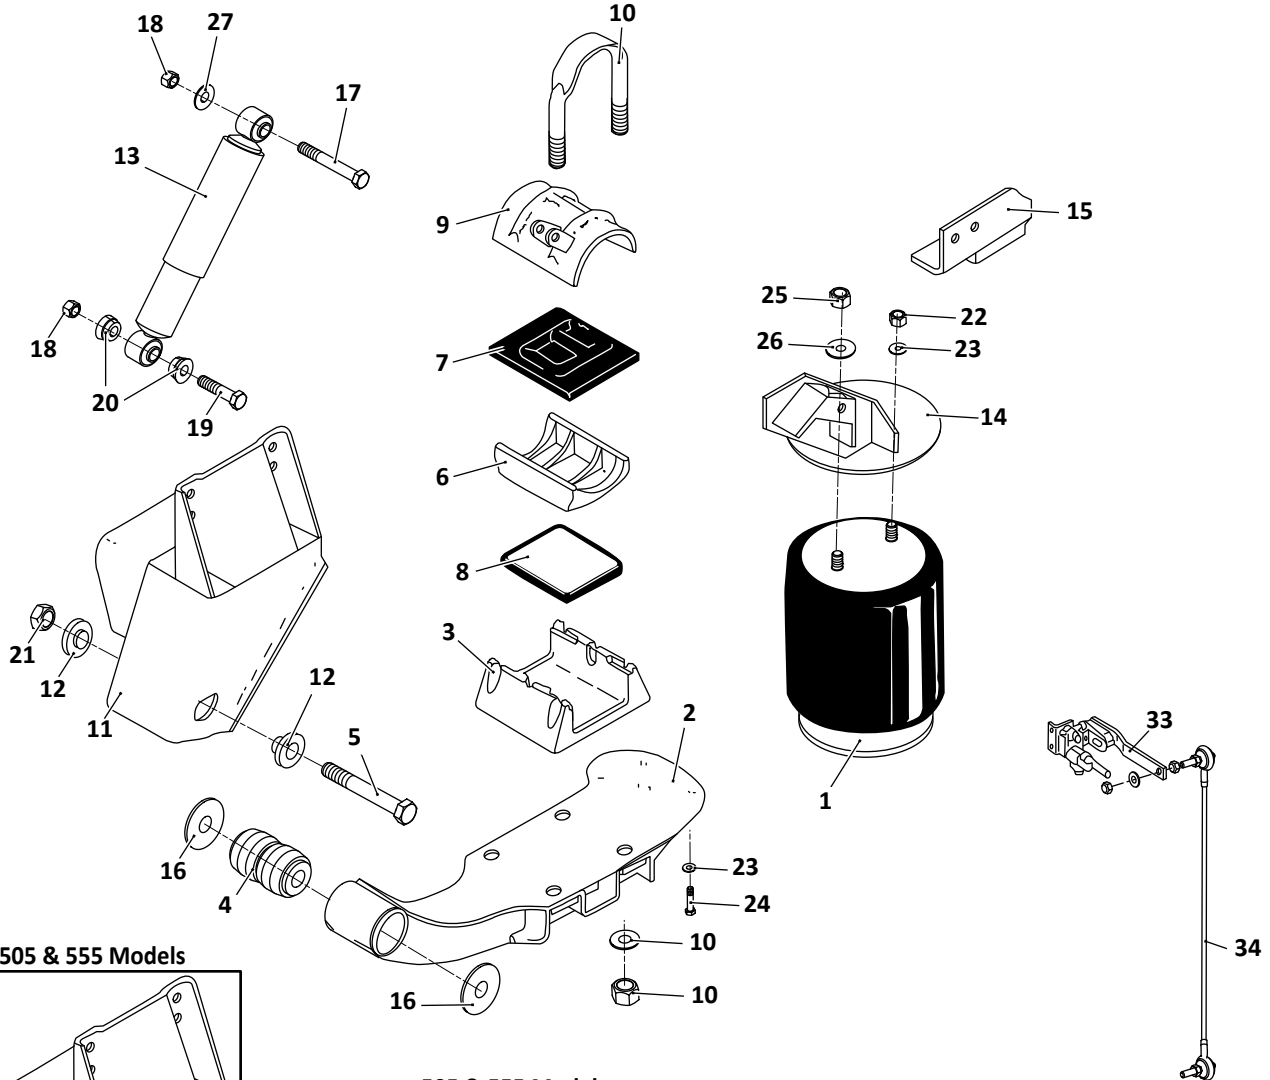

28

Axle Connection Kit, 5" Round

29

Axle Connection Kit, 5" Square

30

505 & 555 Models

505 & 555 Models

ART 500/505/551/555 Models Truck, Air Suspension							
KEY NO.	MERITOR NO.	GENUINE	MACH NO.	OEM REF.	DESCRIPTION	QTY. PER AXLE	PAGE NO.
1	FS9082	-	-	90557027	Firestone Air Spring, ART-500-B, 505-B, 505-C Suspension	2	-
	MAF9082	-	-	90557027	Meritor Air Spring, ART-500-B, 505-B, 505-C Suspension	2	-
	FS9101	-	-	90557009	Firestone Air Spring, ART-551-B, 555-B, 555-C Suspension	2	-
	MAF9101	-	-	90557009	Meritor Air Spring, ART-551-B, 555-B, 555-C Suspension	2	-
2	S.O.S.	-	-	Various	Equalizing Beam	2	-
3	R304292		G-4292	90001006	Axle Seat, ART 551-B-3, 555-B-3 & 555-C-3 Suspension	2	118
	S.O.S.		-	90501037	Axle Seat, ART-500-B-1, 551-B-2, 505-B-1, 555-B-2, 505-C-1 & 555-C-2 Suspension	2	-
	S.O.S.		-	90001008	Axle Seat, ART-551-B-1, 555-B-1 & 555-C-1 Suspension	2	-
4	R304382A	-	G-4382A	90018139	Bushing, Pivot, Rubber	2	106
	R308683	-	-	-	Bushing, Pivot, Poly	2	106
5	R304364	-	-	93201055	Bolt, 1-1/8" - 7 x 9-1/4" Long	2	-
6	R304289		G-4289	90001082	Axle Adapter, 5" Round Axle	2	117
	S.O.S.		-	90001083	Axle Adapter, 5" Square Axle	2	-
7	R302943	-	-	90028047	Wrapper, 5" Round Axle, Rubber, 7-1/4" W x 9" Lg x 1/2" Thk	2	118
	R308678	-	-	-	Wrapper, 5" Round Axle, Poly, 7-1/4" W x 9" Lg x 1/2" Thk	2	118
	R304409	-	-	90028073	Wrapper, 5" Square Axle, Rubber, 9-5/8" W x 7-1/4" Lg x 1/2" Thk	2	118
8	R302947A	-	G-2947A	90028083	Axle Pad, Rubber, 5-5/8" W x 7" Lg x 7/16" Thk	2	118
	R308680	-	-	-	Axle Pad, Poly, 5-5/8" W x 7" Lg x 7/16" Thk	2	118
9	S.O.S.		-	90510061	Axle Cap Assembly without Stops, Roadside, 5" Round Axle	1	-
	S.O.S.		-	90510064	Axle Cap Assembly with Stops, Roadside, 5" Round Axle	1	-
	S.O.S.		-	90510063	Axle Cap Assembly with Stops, Curbside, 5" Round Axle	1	-
	S.O.S.		-	90510062	Axle Cap Assembly without Stops, Curbside, 5" Round Axle	1	-
10	R30UB8479-090	-	-	90041878	U-Bolt Assembly, Flat Round Bend, 1" - 14 x 6-5/16" Wide x 9" Long	4	-
	R30UB8479-104	-	-	90042791	U-Bolt Assembly, Flat Round Bend, 1" - 14 x 6-5/16" Wide x 10-1/2" Long	4	-
	R30UB8479-124A	-	-	90042792	U-Bolt Assembly, Flat Round Bend, 1" - 14 x 6-3/8" Wide x 12-1/2" Long	4	-
	R30UB8578-094	-	-	90041997	U-Bolt Assembly, Flat Square Bend, 1" - 14 x 6-5/16" Wide x 9-1/2" Long	4	-
	R30UB8578-124A	-	-	90042794	U-Bolt Assembly, Flat Square Bend, 1" - 14 x 6-3/8" Wide x 10-1/2" Long	4	-
	R30UB8578-124A	-	-	90042795	U-Bolt Assembly, Flat Square Bend, 1" - 14 x 6-3/8" Wide x 12-1/2" Long	4	-
11	S.O.S.		-	Various	Frame Bracket	2	-
12	R304263		-	90001045	Alignment Block	2	109
	R309284	-	-	90008147	Alignment Block, ART-505-B & 555-B Suspension	2	109
13	M83128	-	-	90044162	Shock Absorber, ART-500-B-1, 505-B-1, & 555-B-1 Suspension	2	-
	M83127	-	-	90044642	Shock Absorber, ART-551-B-1, -2, -3 & 555-B-1, -2, -3 Suspension	2	-
14	S.O.S.		-	Various	Air Spring & Shock Mounting Plate	2	-
15	S.O.S.		-	Various	Axle Stop Assembly, 5" Round Axle	2	-
16	R304363	-	-	90036177	Washer, 1-1/8"	4	-
17	R3015140	-	-	93003645	Bolt, 3/4" - 10 x 5-1/2" Long	2	-
18	R304347	-	-	93400492	Nut, 3/4" - 10	4	-
19	R304345	-	-	90003597	Bolt, 3/4" - 10 x 3-1/2" Long	2	-