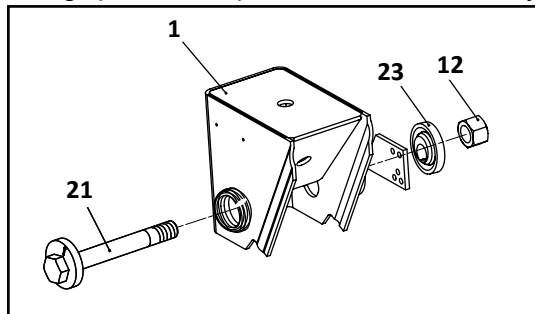

29

Axle Connection Kit, 5" Round Axle, 20" Wheels

30

Welded Alignment
Pivot Connection Assembly

EZ-Align (Non-Welded) Pivot Connection Assembly

RL-228 Standard Trailer, Air Suspension							
KEY NO.	MERITOR NO.	GENUINE	MACH NO.	OEM REF.	DESCRIPTION	QTY. PER AXLE	PAGE NO.
1	S.O.S.	SAF	-	Various	Frame Bracket	2	-
2	S.O.S.	SAF	-	90023157	Angle Brace (12" & 14" Ride Height, Non-Liftable Suspension)	4	-
	S.O.S.	SAF	-	90023002	Angle Brace (15", 16", 17" Ride Height, Liftable Suspension)	4	-
3	R304363	-	-	90036127	Washer, 1-1/8"	12	-
4	R3016583	SAF	-	90516566	Equalizing Beam, Left Hand	1	115
	R3016584	SAF	-	90516567	Equalizing Beam, Right Hand	1	115
5	R304410A	-	G-4410A	90008149	Bushing, Pivot & Axle Connection, Rubber	6	108
6	R3016581	SAF	-	90501462	Axle Adapter, Left Hand-Inboard	1	118
	R3016557	SAF	-	90001341	Axle Adapter, Left Hand-Outboard	1	118
	R3016582	SAF	-	90501463	Axle Adapter, Right Hand-Inboard	1	118
	R3016556	SAF	-	90001340	Axle Adapter, Right Hand-Outboard	1	118
7	R301107	-	-	93400149	Nut, 3/4" - 16	2	-
8	R304347	-	-	93400492	Nut, 3/4" - 10	2	-
9	R3016606	-	-	93400367	Square Nut, 3/4" - 10	2	-
10	R304321	-	-	90033785	Air Spring Mounting Plate	2	121
11	FS8204	-	-	90557223	Firestone Air Spring, 12" Ride Height	2	-
	FS9936	-	-	90557156	Firestone Air Spring, 14" - 16" Ride Height	2	-
	FS9935	-	-	90557157	Firestone Air Spring, 17" Ride Height	2	-
	MAF9935	-	-	90557157	Meritor Air Spring, 17" Ride Height	2	-
12	R304358	-	-	93400506	Nut, 1-1/8" - 7	6	-
13	M83128	-	-	90044162	Shock Absorber, 12" Ride Height	2	-
	M83127	-	-	90044642	Shock Absorber, 14" - 16" Ride Height	2	-
	M83124	-	-	90044089	Shock Absorber, 17" Ride Height	2	-
	M89407	-	-	90044089	Shock Absorber, Adjustable 17" Ride Height	2	-
14	R304361	-	-	93201051	Bolt, 1-1/8" - 7 x 8-1/2" Long	4	-
15	R304364	-	-	93201055	Bolt, 1-1/8" - 7 x 9-1/4" Long, 12" Ride Height	2	-
	R304361	-	-	93201069	Bolt, 1-1/8" - 7 x 8-1/2", 14" - 17" Ride Height	2	-
16	S.O.S.	SAF	-	93600072	Washer, 1/2"	4	-
17	R309284	SAF	G-9284	90008147	Alignment Block, Welded Alignment, 12" Ride Height	As Req.	109
	R3016563	SAF	-	90008198	Alignment Block, Welded Alignment, 14" - 17" Ride Height	As Req.	109
18	S.O.S.	SAF	-	93600077	Washer, 3/4"	4	-
19	R3015256	-	-	93400136	Nut, 1/2" - 13	4	-
20	S.O.S.	SAF	-	90018515	Upper Shock Bracket	2	-
21	R3016559	-	-	90508019	Bolt, 1-1/8" - 7 x 9-1/4" Long	As Req.	-
22	R3015535	SAF	-	90008238	Alignment Block (EZ-Align)	As Req.	109
23	R304345	-	-	93003597	Bolt, 3/4" - 10 x 3-1/2" Long	2	-
24	S.O.S.	SAF	-	93003609	Bolt, 3/4" - 10 x 4" Long	2	-