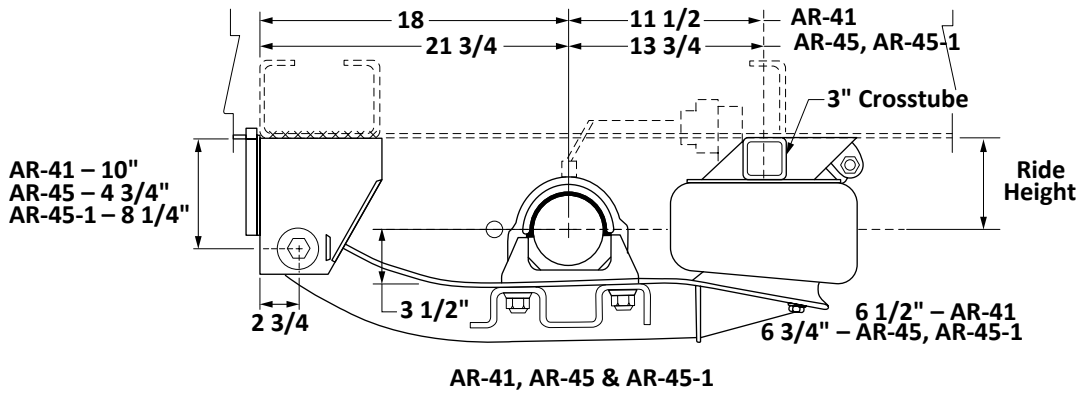

SAF-HOLLAND NEWAY

Neway Model Identification — Trailer Suspensions

AR-41, AR-45, AR-75 Series