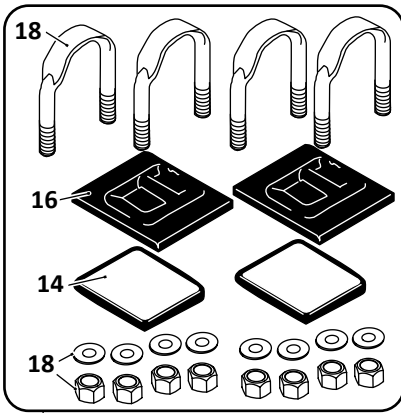

 Denotes Product is Genuine SAF-Holland Neway

SAF-HOLLAND NEWAY

AR-120-US, AR-120-US-L, AR-125-US, AR-125-US-L

Trailer, Air Suspension

Axle Connection Kit, 5" Round

30, 32

Axle Connection Kit, 5" Square

31