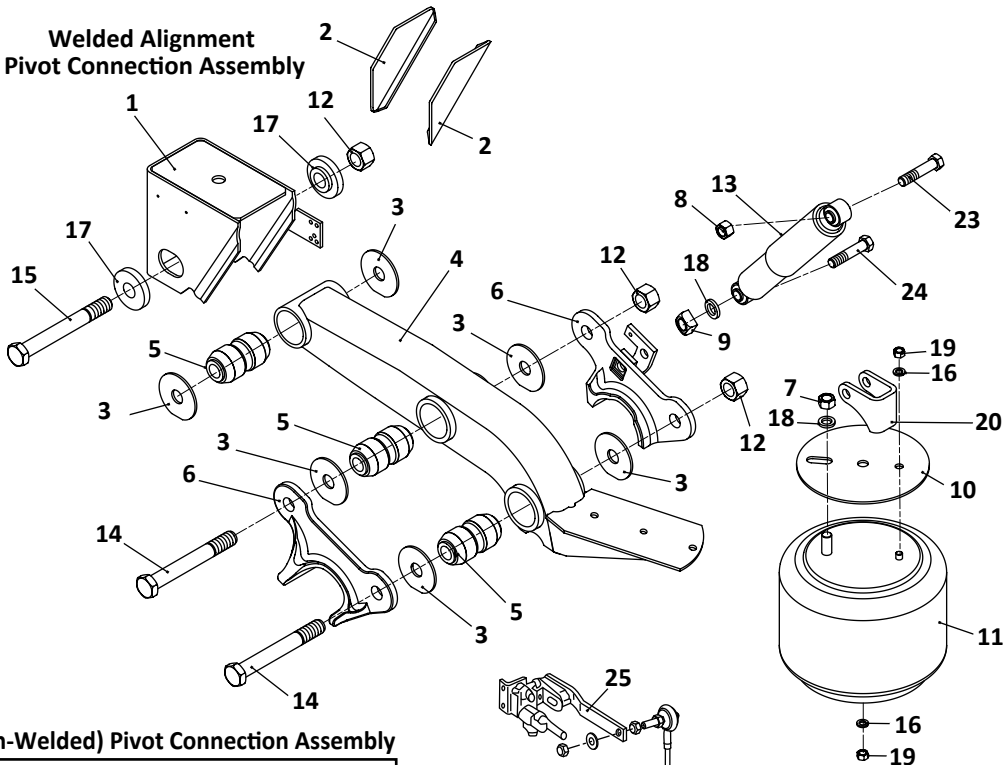

29

Axle Connection Kit, 5" Round Axle, 20" Wheels

30

Welded Alignment
Pivot Connection Assembly

EZ-Align (Non-Welded) Pivot Connection Assembly

RL-228 Standard Trailer, Air Suspension							
KEY NO.	MERITOR NO.	GENUINE	MACH NO.	OEM REF.	DESCRIPTION	QTY. PER AXLE	PAGE NO.
25	R304323	-	-	90054007	Height Control Valve, No Dump	1	122
26	R307852	-	-	48100225/ SRK-168	Linkage Assembly; Universal; Adjustable	1	123
27	R309294	-	G-9294	48100264/ SRK-203	Connection Kit, Pivot, Includes Key Nos. 5, 12, 15, 18	1	112
28	R3016551		-	48100389/ SRK-525	Connection Kit, Pivot, Includes Key Nos. 3, 5, 12, 15, 22, 23	1	112
29	R3016577		-	48100295/ SRK-233	Connection Kit, Pivot, EZ Align, Includes Key Nos. 5, 12, 22, 23	1	114
30	R304411A	-	G-4411A	48100206/ SRK-149	Connection Kit, Axle, 5" Round, 20" Wheel, Includes Key Nos. 3, 5, 12, 14	1	114