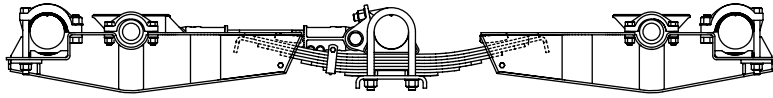

SAF-HOLLAND NEWAY

T-8540, TR-8540, TR-8600
Tri-Axle Trailer Suspension

T-8540, TR-8540, TR-8600 Tri-Axle Trailer Suspension

KEY NO.	MERITOR NO.	GENUINE	MACH NO.	OEM REF.	DESCRIPTION	QTY. PER TRI-AXLE	PAGE NO.
1	S.O.S.		-	91557175	Spring Assembly, T-8540 & TR-8540 Model	2	-
	S.O.S.		-	91557172	Spring Assembly, TR 8600 Model	2	-
2	R309534		-	91015015	Equalizing Beam, 5" Round Axle	4	129
3	R3016588		-	91038290	Trunnion Tube 3-1/2" OD x 1/2" Wall x 44-1/4" Long	2	130
4	S.O.S.		-	91001088	Trunnion Clamp & Radius Rod Casting, Front	2	-
5	S.O.S.		-	91001066	Trunnion Clamp Casting, Rear	2	-
6	R302935	-	-	90008011	Bushing, Trunnion, Rubber	4	129
	R307443	-	-	-	Bushing, Trunnion, Poly	4	129

Denotes Product is Genuine SAF-Holland Neway