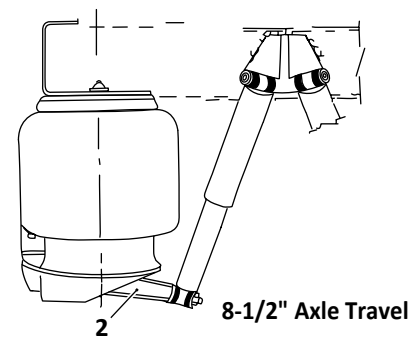

33

8-1/2" Axle Travel