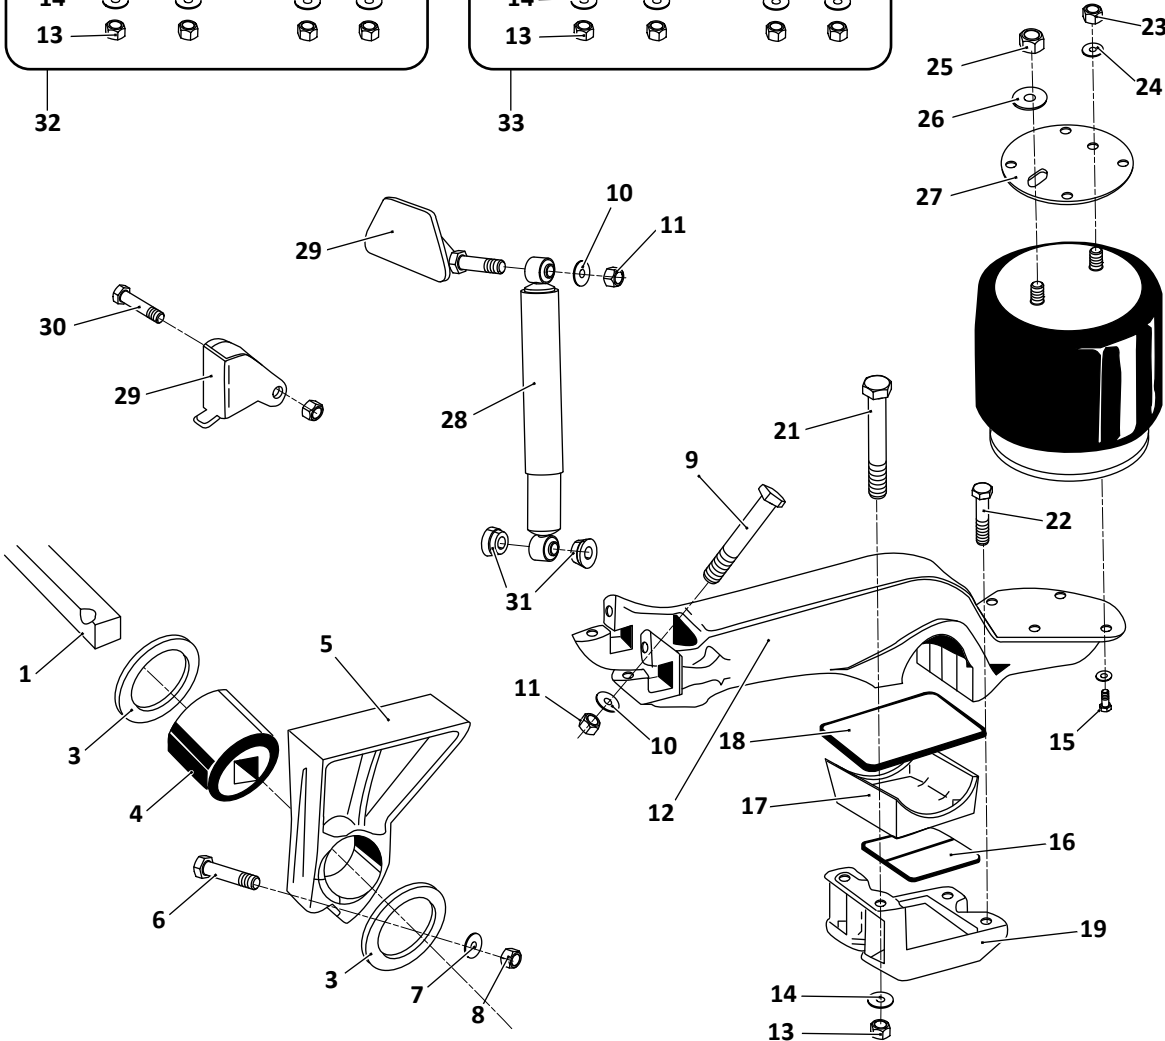

33

8-1/2" Axle Travel