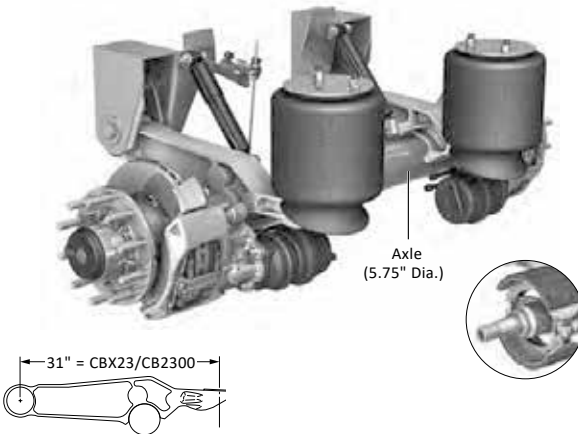

CBX23/25/40 Series

CBX23

Up to 23,000 lbs. Capacity