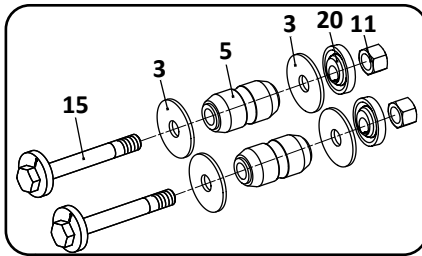

SAF Denotes Product is Genuine SAF-Holland Neway

SAF-HOLLAND NEWAY

RL-196/196A Models
Trailer, Air Suspension

Pivot Connection Kit

30

Axle Connection Kit, 5" Round Axle, 20" Wheels

32

Pivot Connection Kit,
Non-Welded, RL-196A Only