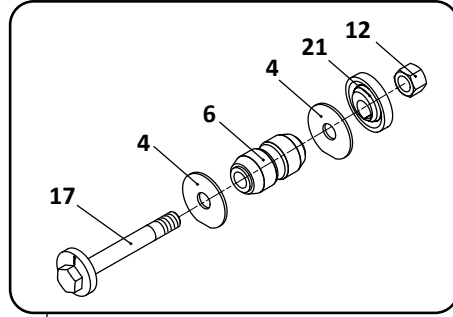

SAF Denotes Product is Genuine SAF-Holland Neway

SAF-HOLLAND NEWAY

AR-250-12, -14, -15, -16, -17
Trailer, Air Suspension

Pivot Connection Kit, Welded

32

Pivot Connection Kit, Non-Welded

33

Axle Connection Kit, 5" Round