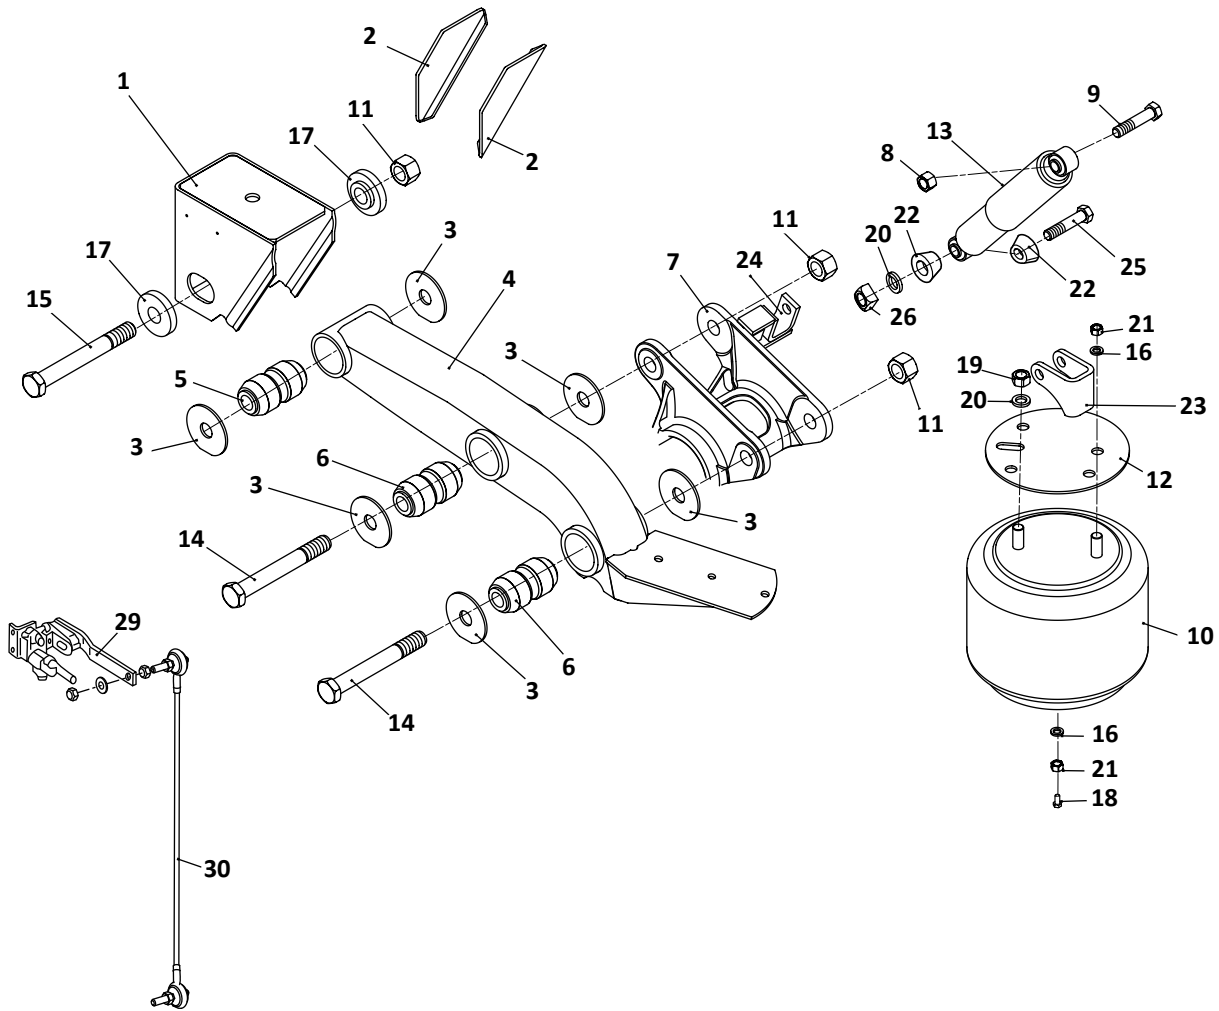

SAF Denotes Product is Genuine SAF-Holland Neway

SAF-HOLLAND NEWAY

AR-90/AR-90-1/AR-92/AR-93 Models
Trailer, Air Suspension

Pivot Connection Kit

27

Axle Connection Kit, 5" Round Axle, 20" Wheels

28

**AR-90/AR-90-1/AR-92/AR-93 Models
Trailer, Air Suspension**