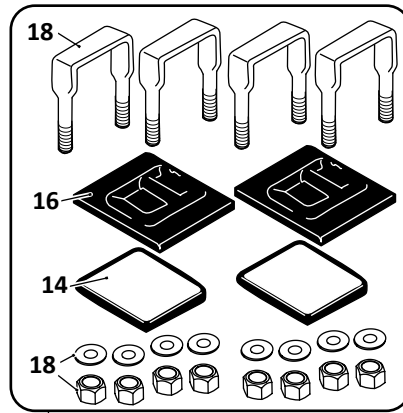

 Denotes Product is Genuine SAF-Holland Neway

SAF-HOLLAND NEWAY

AR-120-US, AR-120-US-L, AR-125-US, AR-125-US-L

Trailer, Air Suspension

Axle Connection Kit, 5" Round

30, 32

Axle Connection Kit, 5" Square

31