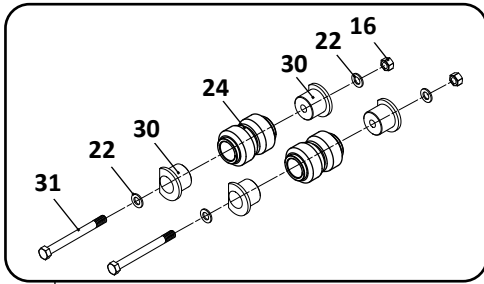

SAF-HOLLAND NEWAY

ARD-234-6

Truck, Air Suspension

Axle Connection Kit, 5-3/4" Round