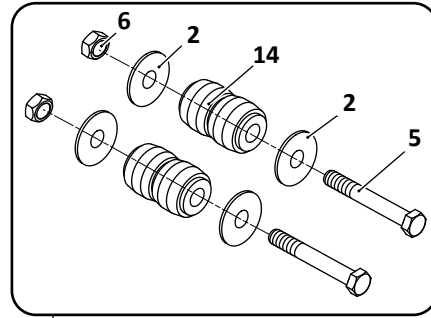

Pivot Connection Kit

32