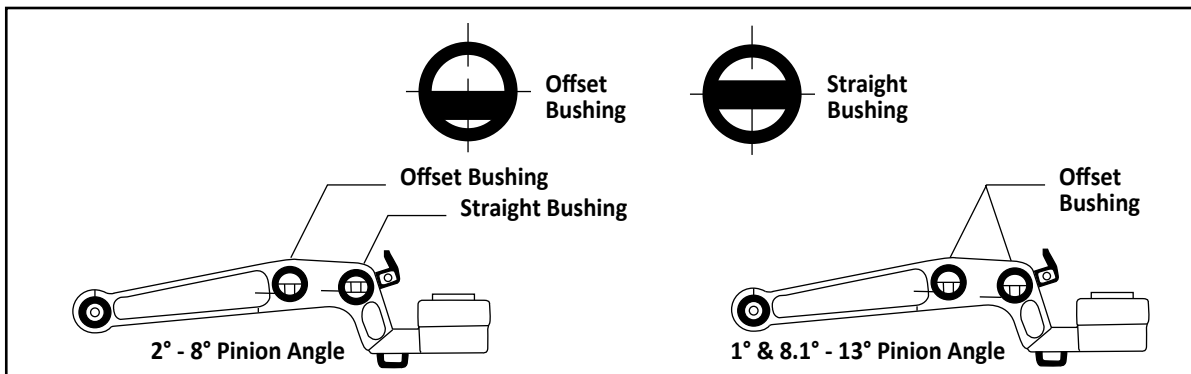

Air Beam Identification