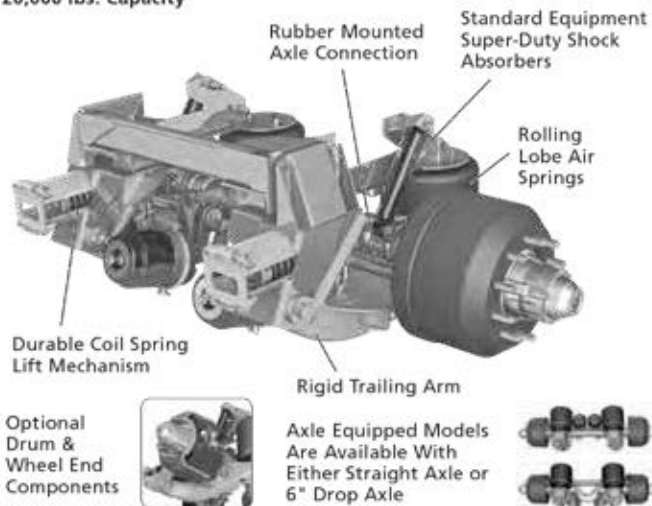

ARDST/ARDSTM/L Series

26,000 lbs. Capacity

Discontinued - Replacement Parts Only

ART-500 Series

20,000 lbs. Capacity

Discontinued - Replacement Parts Only

ART-505 Series

20,000 lbs. Capacity