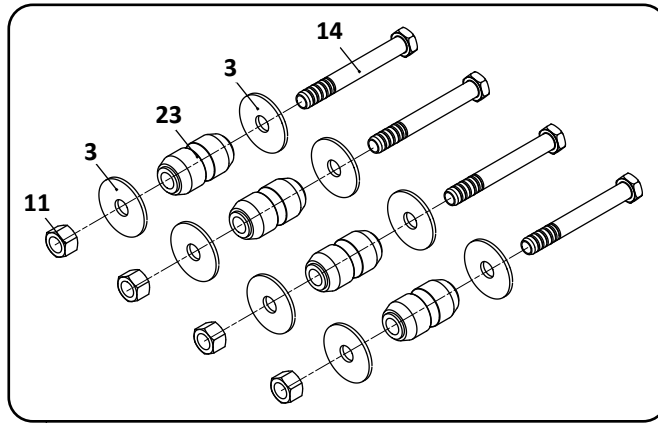

Axle Connection Kit, 5" Round Axle, 20" Wheels