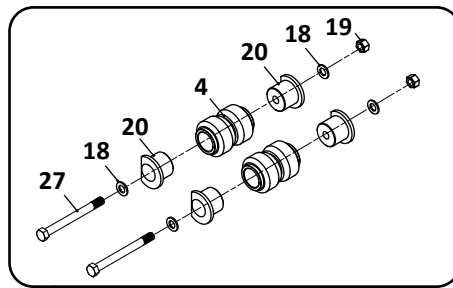

 Denotes Product is Genuine SAF-Holland Neway

SAF-HOLLAND NEWAY

ARDST/ARDSTM & L Series Truck, Air Suspension

Pivot Connection Kit

30

Axle Connection Kit, 5-3/4" Round

31

Transverse Beam Connection Kit