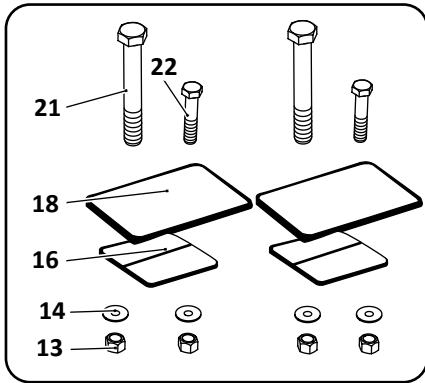

 Denotes Product is Genuine SAF-Holland Neway

SAF-HOLLAND NEWAY

AR-120, AR-120-L, AR-125, AR-125-L

Trailer, Air Suspension

Axle Connection Kit, 5" Round Axle, Old Style

Axle Connection Kit, 5" Round Axle, New Style