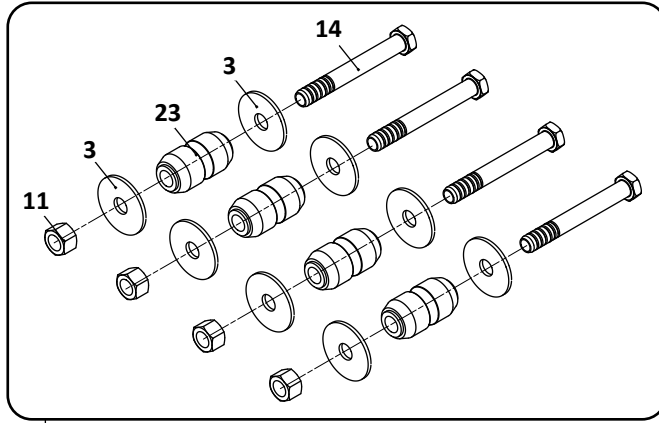

● SAF Denotes Product is Genuine SAF-Holland Neway

SAF-HOLLAND NEWAY

RL-300 Models
Trailer, Air Suspension

Pivot Connection Kit

24

Axle Connection Kit, 5" Round Axle, 20" Wheels

25

RL-300 Models Trailer, Air Suspension							
KEY NO.	MERITOR NO.	GENUINE	MACH NO.	OEM REF.	DESCRIPTION	QTY. PER AXLE	PAGE NO.
22	R304382A	-	G-4382A	90008139	Bushing, Pivot, Rubber	2	106
	R308683	-	-	-	Bushing, Pivot, Poly	2	106
23	R304410A	-	G-4410A	90008149	Bushing, Axle Connection, Rubber	4	108
24	R3016550	-	-	48100388/ SRK-524	Connection Kit, Pivot, Includes Key Nos. 3, 11, 15, 22	1	112
25	R304411A	-	G-4411A	48100206/ SRK-149	Connection Kit, Axle, 5" Round, 20" Wheel, Includes Key Nos. 3, 11, 14, 23	1	114
26	R304323	-	-	90054007	Height Control Valve, No Dump	1	122
27	R307852	-	-	48100225/ SRK-168	Linkage Assembly; Universal; Adjustable	1	123