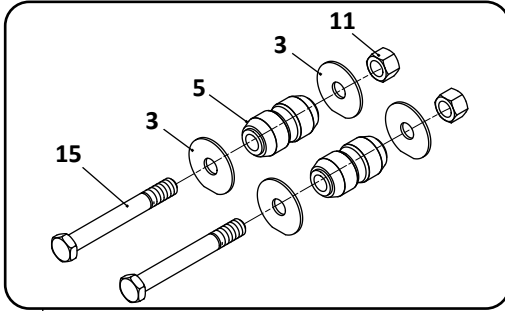

SAF-HOLLAND NEWAY

AR-90/AR-90-1/AR-92/AR-93 Models
Trailer, Air Suspension

Pivot Connection Kit