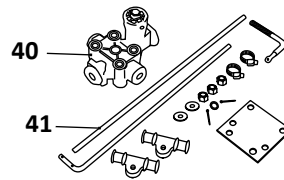

SAF-HOLLAND NEWAY

AD-126/252/378 Series
Truck, Air Suspension

36

37

38

39

AD-126/252/378 Series Truck, Air Suspension

KEY NO.	MERITOR NO.	GENUINE	MACH NO.	OEM REF.	DESCRIPTION	QTY. PER AXLE	PAGE NO.
1	FS9471	-	-	90557146	Firestone Air Spring, Includes Mounting Bracket	2	-
	MAF9471	-	-	90557146	Meritor Air Spring, Includes Mounting Bracket	2	-
	FS9472	-	-	90557147	Firestone Air Spring, Includes Mounting Bracket	2	-
	FS9501	-	-	90557212	Firestone Air Spring, Includes Mounting Bracket	2	-
	FS9491	-	-	90557213	Firestone Air Spring, Includes Mounting Bracket	2	-