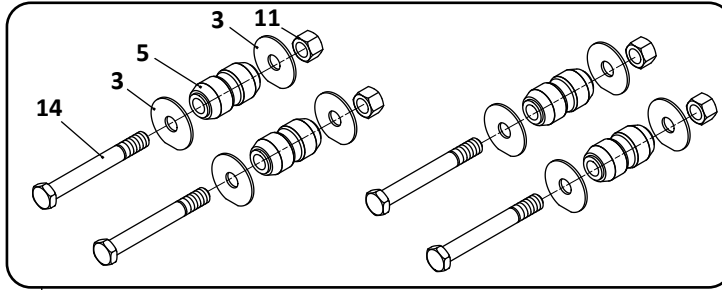

Axle Connection Kit, 5" Round Axle, 20" Wheels