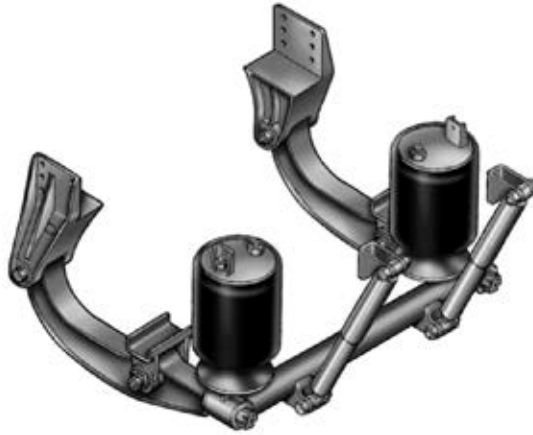

SAF-HOLLAND NEWAY

Neway Model Identification — Truck Suspensions

ARDST/ARDSTM/L Series

26,000 lbs. Capacity

Discontinued - Replacement Parts Only