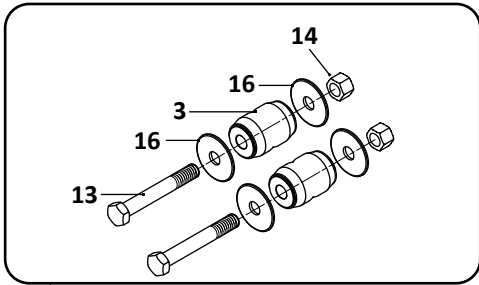

SAF-HOLLAND NEWAY

AD-130/260/390 Series
Truck, Air Suspension

Front Pivot, Heavy Duty Connection Kit