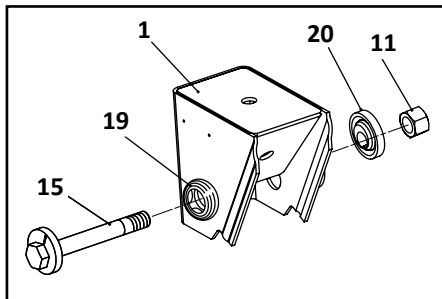

31

Welded Alignment
Pivot Connection Assembly

RL-196A

EZ-Align (Non-Welded)
Pivot Connection Assembly, RL-196A Only

RL-196/196A Models Trailer, Air Suspension							
KEY NO.	MERITOR NO.	GENUINE	MACH NO.	OEM REF.	DESCRIPTION	QTY. PER AXLE	PAGE NO.
27	R302975	-	-	93600168	Washer, Flat Narrow 1"	2	-
28	R304421	-	-	93400502	Nut, 1" - 8	2	-
29	R3016606		-	93400367	Square Nut, 3/4" - 10	2	-
30	R309294	-	G-9294	48100264/ SRK-203	Connection Kit, Pivot, Includes Key Nos. 3, 5, 11, 16	1	112
31	R3016609		-	48100385/ SRK-521	Connection Kit, Pivot, 1 EZ-Align, Includes Key Nos. 3, 5, 11, 15 20, RL-196A Suspension Only	1	112
32	R304411A	-	G-4411A	48100206/ SRK-149	Connection Kit, 20" Wheels 5" Round Axle, Includes Key Nos, 3, 5, 11, 14	1	114
33	R304323	-	-	90054007	Height Control Valve, No Dump	1	122
34	R307852	-	-	48100225/ SRK-168	Linkage Assembly; Universal; Adjustable	1	123