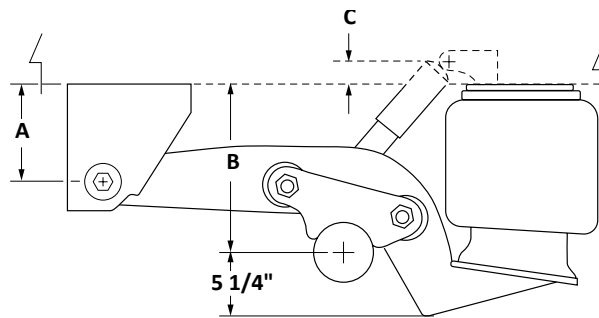

AR-250 Series

AR-250 SERIES

MODEL	A DIMENSION	B DIMENSION	C DIMENSION
AR-250-12	5.25	12	2.63
AR-250-14	8.25	14	2.63
AR-250-15	8.25	15	2.63
AR-250-16	10.63	16	2.63
AR-250-17	10.63	17	2.63