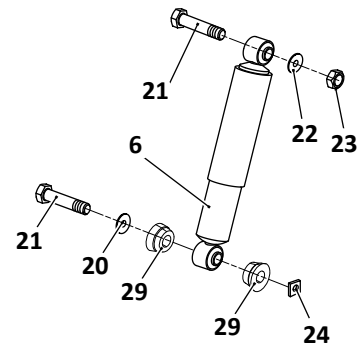

 Denotes Product is Genuine SAF-Holland Neway

SAF-HOLLAND NEWAY

AR-95A-9-HD, -12-HD, -14-HD, -17-HD
Trailer, Air Suspension

Axle Connection Kit, 5" Round Axle
Heavy-Duty, 9" & 14" Ride Height

Pivot Connection Kit