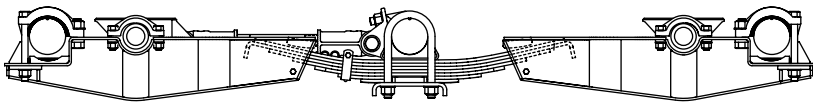

SAF-HOLLAND NEWAY

TR-8750/TR-8900 Series Mechanical Tri-Axle Trailer Suspension

TR-8750/TR-8900 Series Mechanical Tri-Axle Trailer Suspension

KEY NO.	MERITOR NO.	GENUINE	MACH NO.	OEM REF.	DESCRIPTION	QTY. PER TRI-AXLE	PAGE NO.
1	S.O.S.	SAF	-	91557172	Spring Assembly	2	-
2	R309534	SAF	-	91015015	Equalizing Beam, 5" Round Axle	4	129
	S.O.S.	SAF	-	91515011	Equalizing Beam, 5 3/4" Round Axle	4	-
3	R3016588	SAF	-	91038290	Trunnion Tube 3-1/2" OD x 1/2" Wall x 44-1/4" Long	2	130
4	S.O.S.	SAF	-	91501011	Trunnion Clamp, Rear	2	-
5	S.O.S.	SAF	-	91518040	Front Trunnion Clamp, Roadside	1	-
	S.O.S.	SAF	-	91518041	Front Trunnion Clamp, Curbside	1	-
6	R302989	SAF	-	93003633	Bolt, 3/4-10 x 5" Long	8	-
7	R302935	-	-	91008112	Trunnion Bushing, Rubber	4	129
	R307443	-	-	90008011	Trunnion Bushing, Poly	4	129

SAF Denotes Product is Genuine SAF-Holland Neway