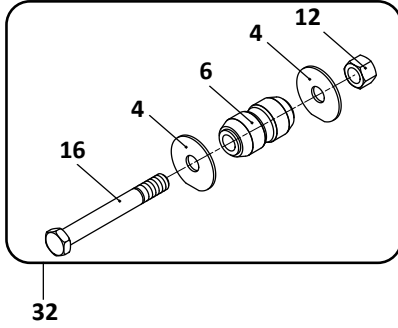

SAF Denotes Product is Genuine SAF-Holland Neway

* For EZ-ALIGN, the Quantity is 1 Piece Per Axle

SAF-HOLLAND NEWAY

AR-250-12, -14, -15, -16, -17
Trailer, Air Suspension

Pivot Connection Kit, Welded

Pivot Connection Kit, Non-Welded