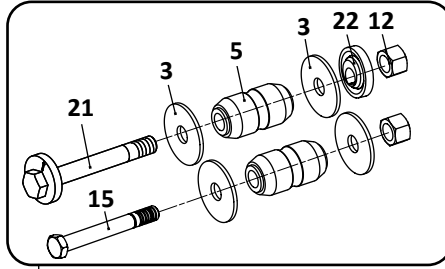

Pivot Connection Kit