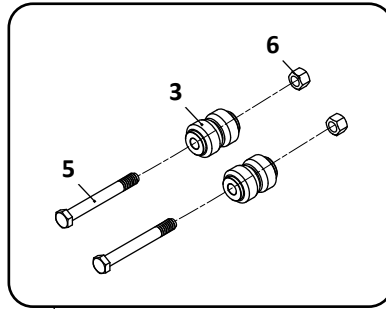

SAF Denotes Product is Genuine SAF-Holland Neway

SAF-HOLLAND NEWAY

ARD-120-6, -8, -238-6
Truck, Air Suspension

Pivot Connection Kit,
with Alignment Bushing

31

Pivot Connection Kit,
without Alignment Bushing