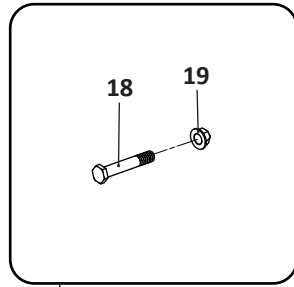

SAF Denotes Product is Genuine SAF-Holland Neway

SAF-HOLLAND NEWAY

Binkley-Duralite SP900

Trailer, Four Spring Suspension

Torque Arm Bolt & Nut Assembly

11

Equalizer Bolt & Nut Assembly

20