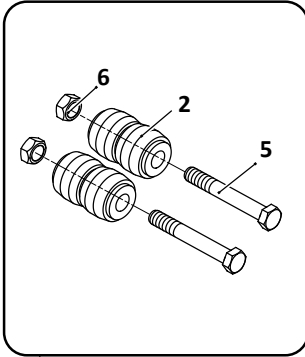

SAF-HOLLAND NEWAY

AR-50-US, -F, -F-1, -F-2
Trailer, Air Suspension

Pivot Connection Kit, New Style

28