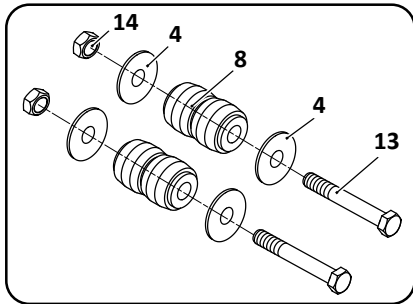

SAF Denotes Product is Genuine SAF-Holland Neway

SAF-HOLLAND NEWAY

AR-70, AR-80, AR-95 Models
Trailer, Air Suspension

Pivot Connection Kit

34

Axle Connection Kit, 5" Round,
AR-95 9" & 14" AR-70, AR-95
12" & 17" Ride Height