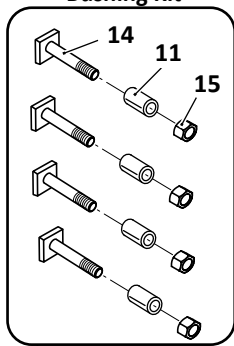

 Denotes Product is Genuine SAF-Holland Neway

SAF-HOLLAND NEWAY

RTS-536, RTS-544

Trailer, Tandem Spring Suspension

Axle & Trunnion Connection Kit, 5" Round

34

Radius Rod Bushing Kit

35