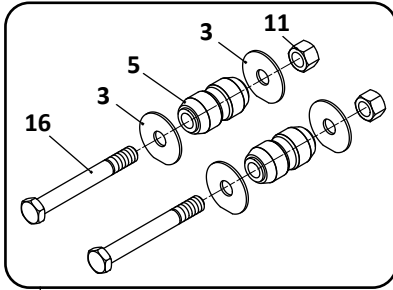

SAF Denotes Product is Genuine SAF-Holland Neway

SAF-HOLLAND NEWAY

RL-196/196A Models
Trailer, Air Suspension

Pivot Connection Kit

30

Axle Connection Kit, 5" Round Axle, 20" Wheels

32

Pivot Connection Kit,
Non-Welded, RL-196A Only