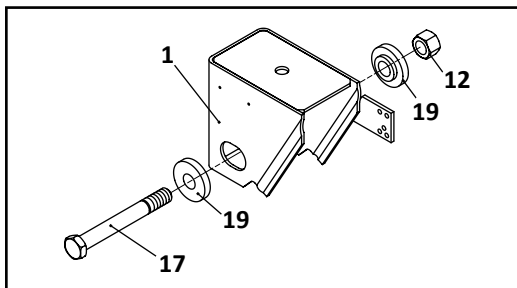

28

Axle Connection Kit, 5" Round Axle, 20" Wheels

29

EZ-Align
(Non-Welded)
Pivot Connection
Assembly

Welded Alignment Pivot Connection Assembly

Hanger Mounted Shock Model

RL-230 Models Trailer, Air Suspension							
KEY NO.	MERITOR NO.	GENUINE	MACH NO.	OEM REF.	DESCRIPTION	QTY. PER AXLE	PAGE NO.
20	R304363	-	-	90036177	Washer, 1-1/8"	4	-
21	S.O.S.		-	93600077	Lock Washer, 3/4"	4	-
22	R3015256	-	-	93400136	Nut, 1/2" - 13	4	-
23	R304410A	-	G-4410A	90008149	Bushing, Pivot & Axle Connection, Rubber	6	108
24	R3016559		-	90508019	Bolt, 1-1/8" - 7 x 9-1/4" Long, Non Weld Application	1	-
25	R3015535		-	90008238	Alignment Block, EZ-Align	1	109
26	R3016626	-	-	48100389/ SRK-525	Connection Kit, Pivot, 1 EZ-Align, 1 Welded Alignment, Includes Key Nos. 12, 17, 20, 23, 24, 25	1	-
27	R3016609		-	48100385/ SRK-521	Connection Kit, Pivot, 2 EZ-Align, Includes Key Nos. 12, 20, 23, 24, 25	1	112
28	R3016577	-	-	48100295/ SRK-233	Connection Kit, Pivot, EZ Align, Includes Key Nos. 12, 23, 24, 25	1	114
29	R304411A	-	G-4411A	48100206/ SRK-149	Connection Kit, Axle, 5" Round, 20" Wheel, Includes Key Nos. 3, 12, 16, 23	1	114
30	R304323	-	-	90054007	Height Control Valve, No Dump	1	122
31	R307852	-	-	48100225/ SRK-168	Linkage Assembly; Universal; Adjustable	1	123