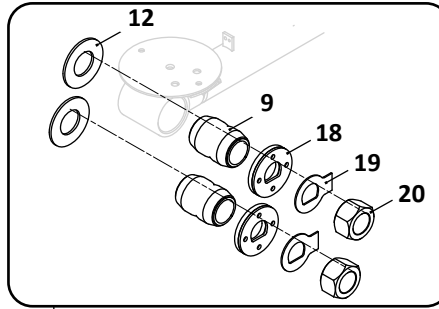

Discontinued - Replacement Parts Only

SAF-HOLLAND NEWAY

AD-123/246/369 Series
Truck, Air Suspension

Pivot Connection Kit

32

Transverse Beam Connection Kit

33

Thru Bolt Style, 5-3/4" Round Axle Connection Kit