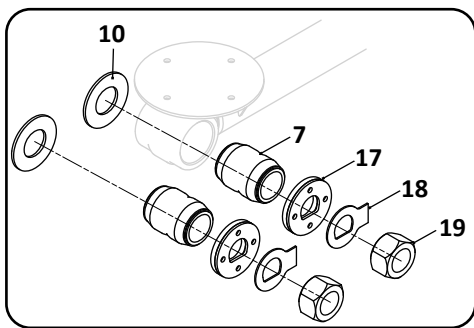

 Denotes Product is Genuine SAF-Holland Neway

SAF-HOLLAND NEWAY

AD-130/260/390 Series
Truck, Air Suspension

Front Pivot, Heavy Duty Connection Kit

32

Axle, Bar Pin Connection Kit

33

Transverse Beam Connection Kit