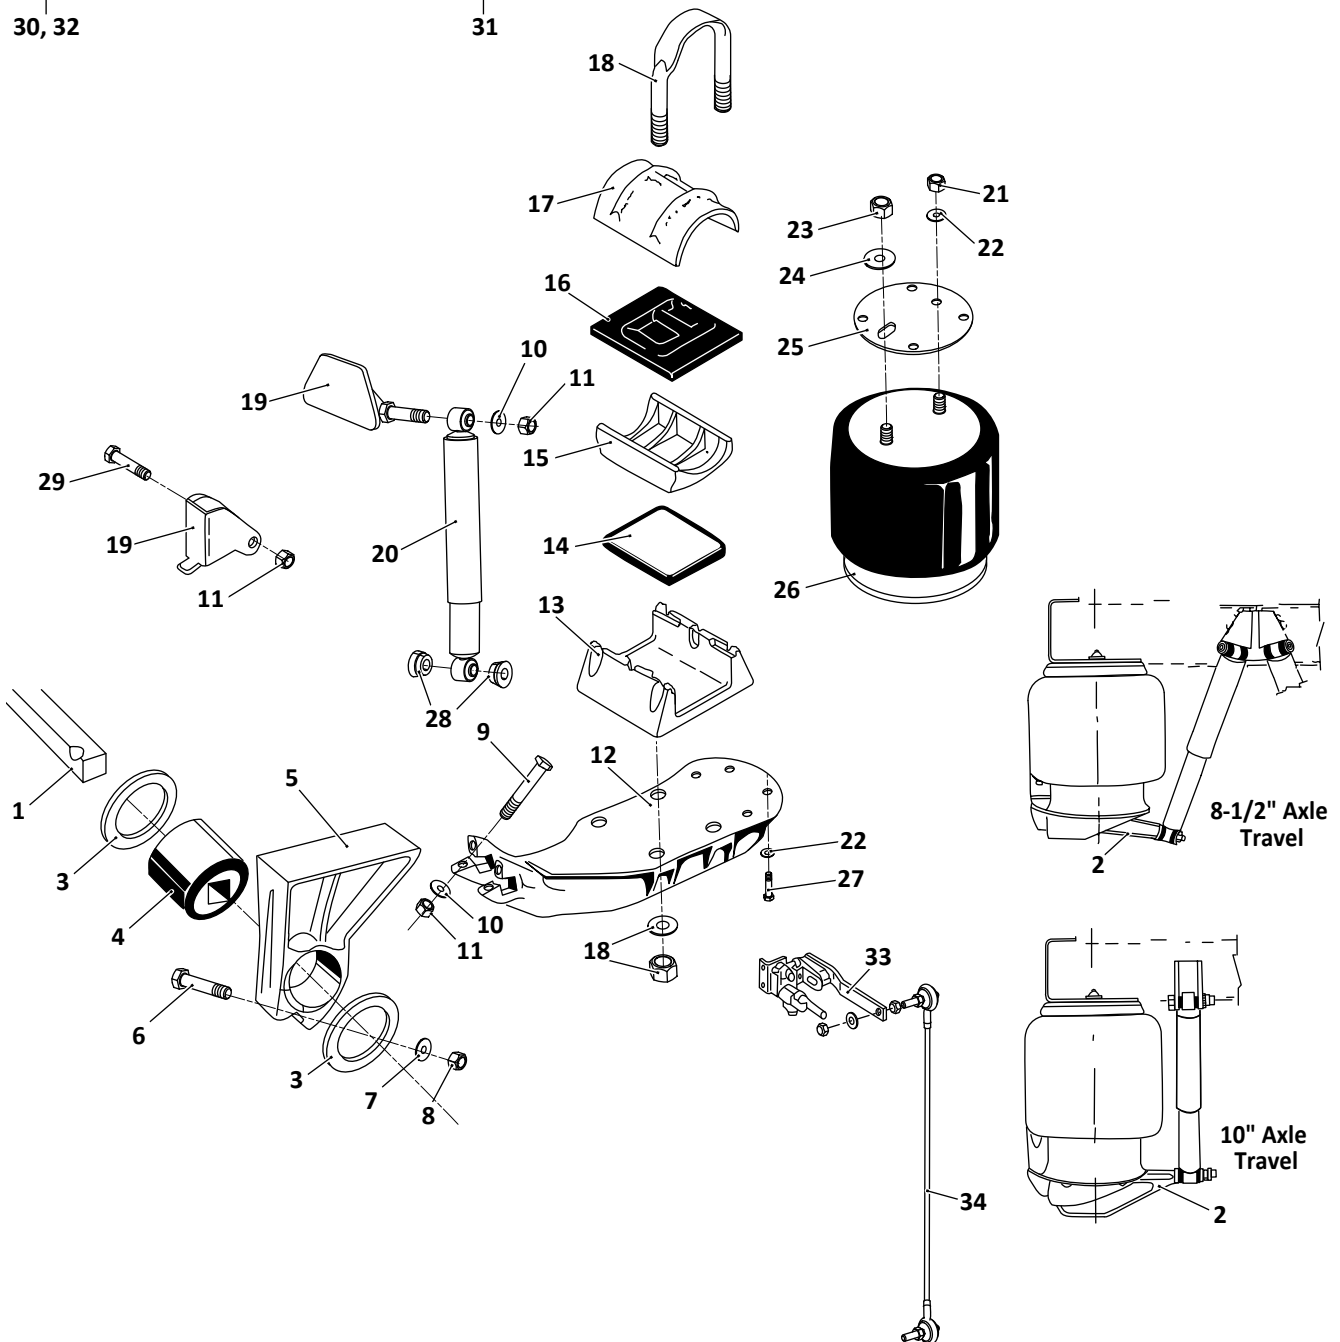

SAF-HOLLAND NEWAY

AR-120-US, AR-120-US-L, AR-125-US, AR-125-US-L

Trailer, Air Suspension

Axle Connection Kit, 5" Round

30, 32

Axle Connection Kit, 5" Square

31

AR-120-US, AR-120-US-L, AR-125-US, AR-125-US-L Trailer, Air Suspension