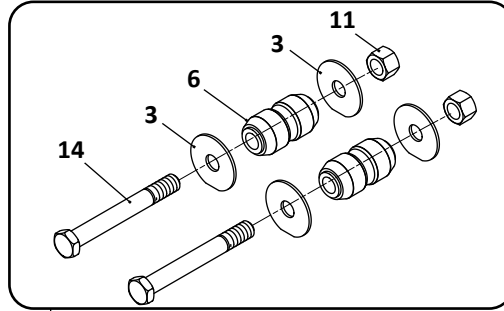

SAF Denotes Product is Genuine SAF-Holland Neway

SAF-HOLLAND NEWAY

AR-90/AR-90-1/AR-92/AR-93 Models
Trailer, Air Suspension

Pivot Connection Kit

27

Axle Connection Kit, 5" Round Axle, 20" Wheels

28

**AR-90/AR-90-1/AR-92/AR-93 Models
Trailer, Air Suspension**