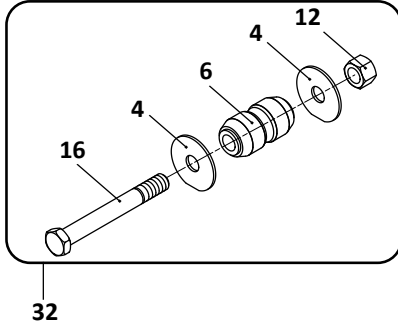

SAF-HOLLAND NEWAY

AR-250-12, -14, -15, -16, -17
Trailer, Air Suspension

Pivot Connection Kit, Welded