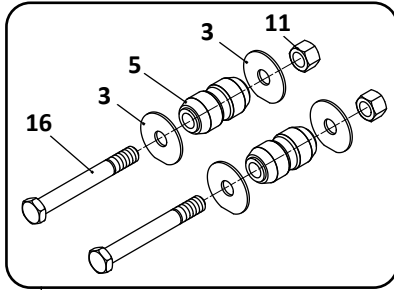

SAF Denotes Product is Genuine SAF-Holland Neway

SAF-HOLLAND NEWAY

RL-196/196A Models
Trailer, Air Suspension

Pivot Connection Kit

30

Axle Connection Kit, 5" Round Axle, 20" Wheels

32

Pivot Connection Kit,
Non-Welded, RL-196A Only