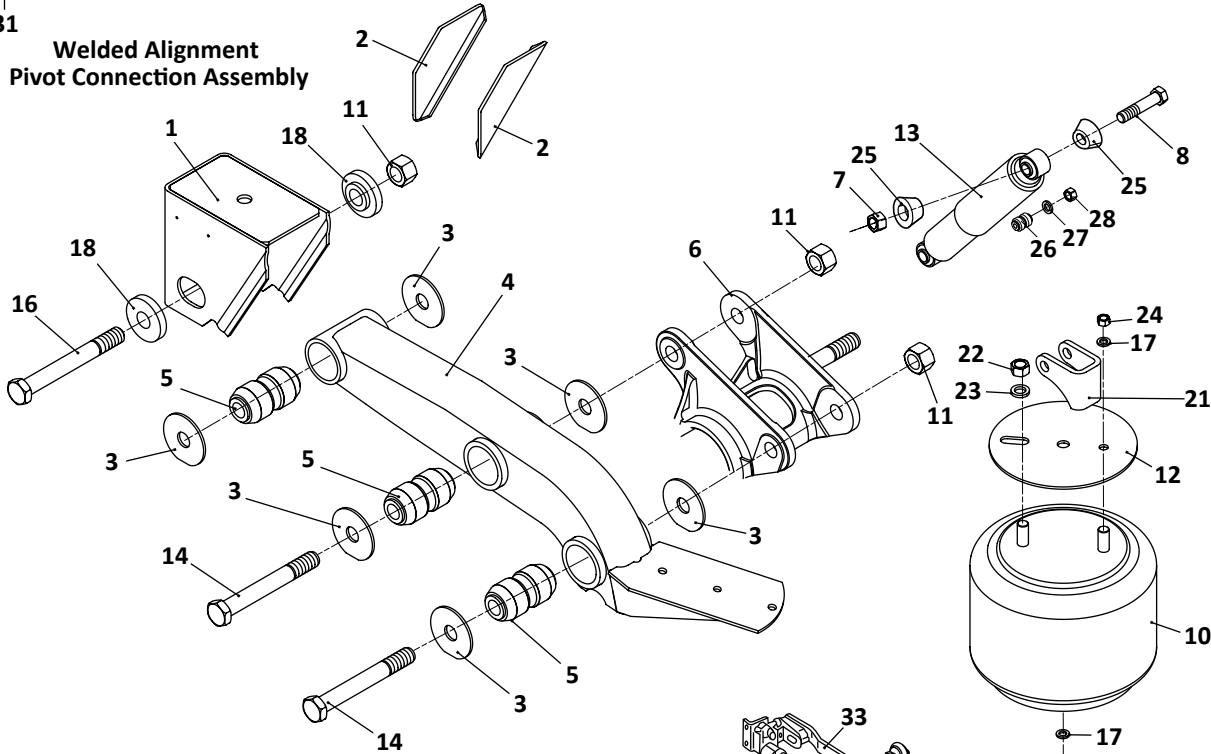

SAF-HOLLAND NEWAY

RL-196/196A Models
Trailer, Air Suspension

30

32

31