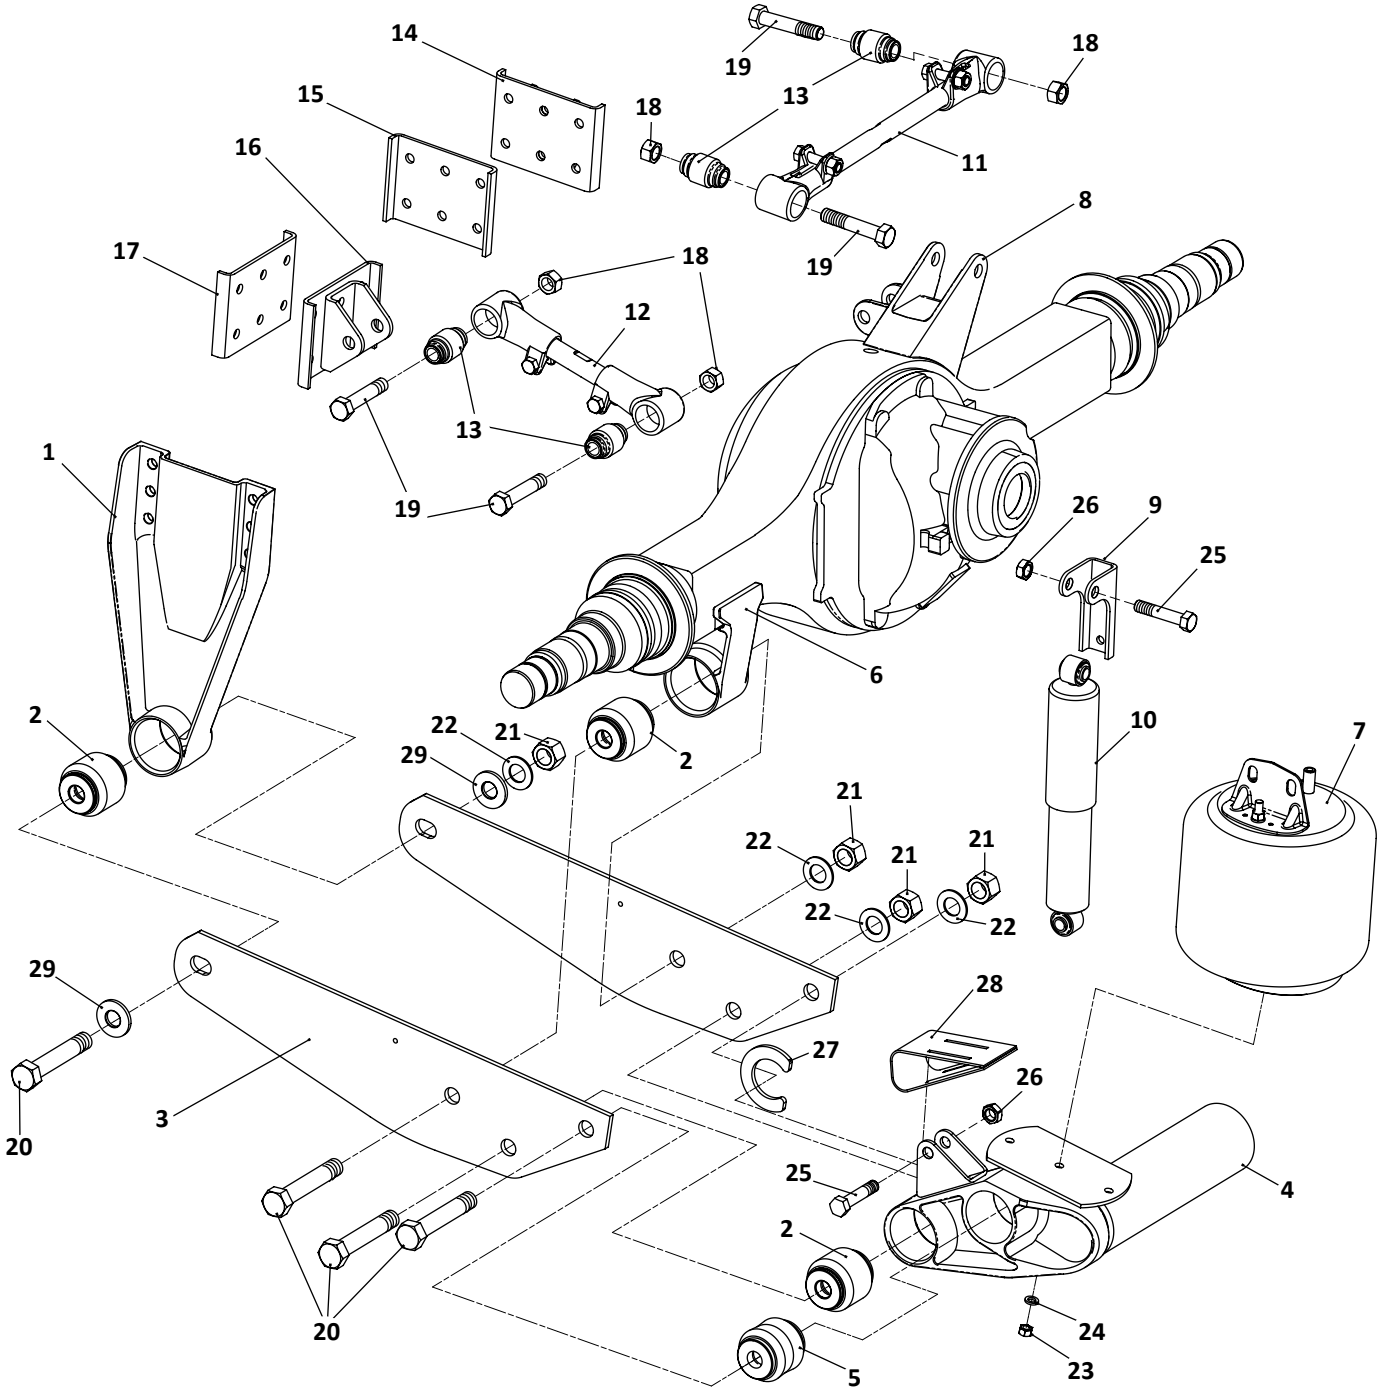

AD-200-7, -8, -9, -11 Truck Suspension

KEY NO.	MERITOR NO.	GENUINE	MACH NO.	OEM REF.	DESCRIPTION	QTY. PER AXLE	PAGE NO.
1	S.O.S.	SAF	-	Various	Frame Bracket	2	-
2	S.O.S.	SAF	-	90008166	Alignment Blocks	4	-
3	S.O.S.	SAF	-	90516585	Equalizing Beam Assembly	2	-
4	R309286	SAF	-	90008165	Bushing, Front Pivot, Rubber	2	106
5	R3016561	SAF	-	90008191	Bushing, Front Axle Connection, Rubber	2	107
6	R3016560	SAF	-	90008190	Bushing, Rear Axle Connection, Rubber	2	107
7	S.O.S.	SAF	-	90545368	Transverse Beam Assembly	1	-
8	M85910	-	-	90045138	Shock Absorber	2	-
9	S.O.S.	SAF	-	90557161	Air Spring, 7" Ride Height	2	-
	S.O.S.	SAF	-	90557166	Air Spring, 8" Ride Height	2	-
	FS9496	-	-	90557208	Firestone Air Spring, 9" Ride Height	2	-
	FS9471	-	-	90557146	Firestone Air Spring, 11" Ride Height	2	-
10	S.O.S.	SAF	-	90018542	Upper Shock Bracket	2	-
11	S.O.S.	SAF	-	Various	Axle Adapter	2	-
12	S.O.S.	SAF	-	Various	Axle Cap	2	-
13	R3015094	-	-	93400494	Nut, 3/4" - 16, 3.82 x 4.25 & 4.25 x 5.00 Axle Application	8	-
	R302983	-	-	93400498	Nut, 7/8" - 9, 4.61 x 5.28 Axle Application	8	-
14	R304278	-	-	90036007	Spacer Washer	2	-
15	R302833	-	-	93600180	Washer, 1-5/16"	2	-
16	R302854	-	-	93400511	Nut, 1-1/4" - 12	2	-
17	R309295	SAF	-	93003905	Bolt, 7/8" - 9 x 7-1/2" Long	2	-
18	R302983	-	-	93400498	Nut, 7/8" - 9	4	-
19	R304257	-	-	90008113	Bushing, Transverse Beam, Rubber	4	108
	R308682	-	-	-	Bushing, Transverse Beam, Poly	4	108
20	R3016593	-	-	93003603	Bolt, 3/4" - 10 x 3-3/4" Long	4	-
21	R303696	-	-	93003831	Bolt, 7/8" - 9 x 4-1/2" Long	2	-
22	R304347	-	-	93400492	Nut, 3/4" - 10	4	-
23	R3015256	-	-	93400136	Nut, 1/2" - 13	2	-
24	S.O.S.	SAF	-	90008192	Alignment Bushing	4	-
25	R301997	-	-	93004529	Bolt, 1-1/8" - 7 x 7" Long	2	-
26	S.O.S.	SAF	-	93004553	Bolt, 1-1/8" - 7 x 8" Long	2	-
27	S.O.S.	SAF	-	90042897	U-Bolt, 3/4" - 10 x 7-1/8" Long, 3.82 x 4.25 & 4.25 x 5.00 Axle Application	8	-
	S.O.S.	SAF	-	90042869	U-Bolt, 7/8" - 9 x 7-1/2" Long, 4.61 x 5.28 Axle Application	8	-
28	R304358	-	-	93400506	Nut, 1-1/8" - 7	4	-
29	R302548	-	-	93600174	Washer, 1-1/4"	4	-
30	S.O.S.	SAF	-	93600072	Washer, 1/2"	2	-
31	S.O.S.	SAF	-	90044874	Control Arm Bracket	1	-
32	S.O.S.	SAF	-	90018472	Control Arm Bracket	1	-
33	S.O.S.	SAF	-	90045172	Adjustable Torque Rod	1	-
34	R309290	SAF	-	90044887	Plastic Shim	2	119
35	R304323	-	-	90054007	Height Control Valve, No Dump	1	122
36	R307852	-	-	48100225/ SRK-168	Linkage Assembly; Universal; Adjustable	1	123

SAF Denotes Product is Genuine SAF-Holland Neway

SAF-HOLLAND NEWAY

ADL-120

Truck Suspension