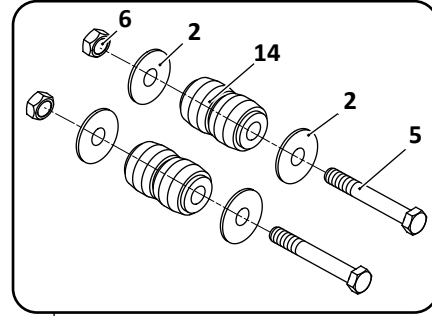

Pivot Connection Kit

32