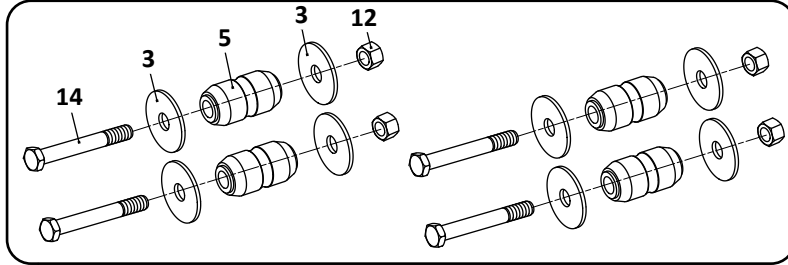

Axle Connection Kit, 5" Round Axle, 20" Wheels