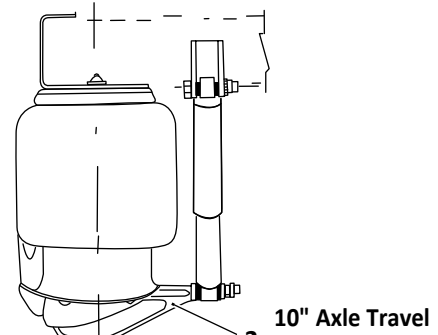

SAF-HOLLAND NEWAY

AR-120, AR-120-L, AR-125, AR-125-L

Trailer, Air Suspension

32

33