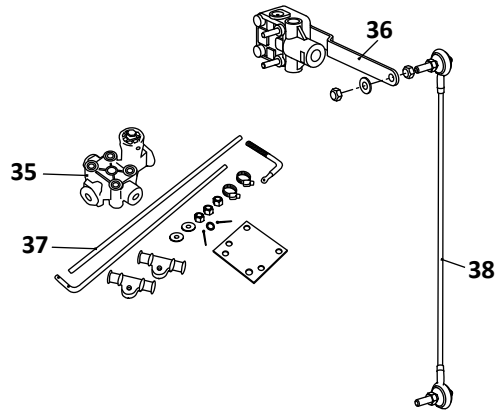

SAF-HOLLAND NEWAY

ARD-234-6

Truck, Air Suspension

32

33

34

Thru Bolt Style Axle Connection