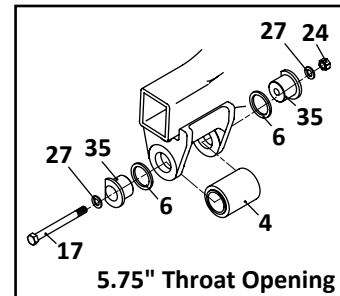

38

Axle, Bar Pin Style Connection Kit

39

Thru Bolt Style
Axle Connection

Bar Pin Style
Axle Connection

AD-126/252/378 Series Truck, Air Suspension

KEY NO.	MERITOR NO.	GENUINE	MACH NO.	OEM REF.	DESCRIPTION	QTY. PER AXLE	PAGE NO.
1	FS9471	-	-	90557146	Firestone Air Spring, Includes Mounting Bracket	2	-
	MAF9471	-	-	90557146	Meritor Air Spring, Includes Mounting Bracket	2	-
	FS9472	-	-	90557147	Firestone Air Spring, Includes Mounting Bracket	2	-
	FS9501	-	-	90557212	Firestone Air Spring, Includes Mounting Bracket	2	-
	FS9491	-	-	90557213	Firestone Air Spring, Includes Mounting Bracket	2	-