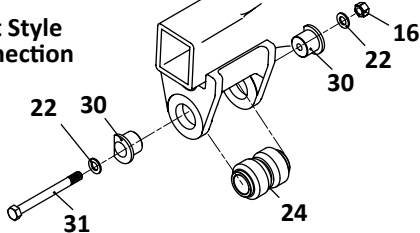

Thru Bolt Style Axle Connection