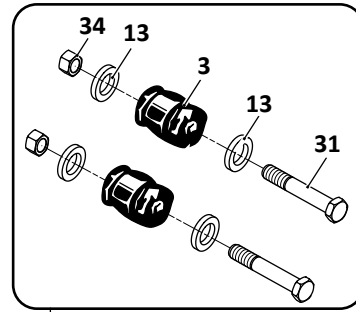

Pivot Connection Kit,
With Alignment Bushing