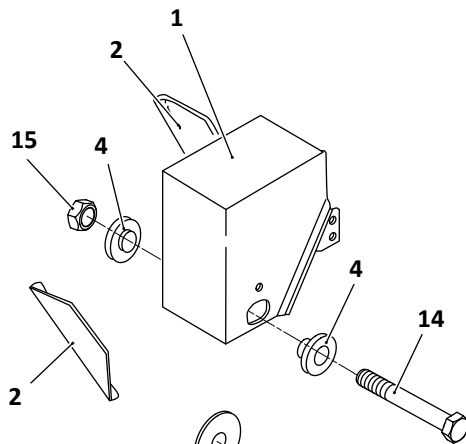

Axle Connection Kit, 5" Round Axle
Heavy-Duty, 9" & 14" Ride Height

Pivot Connection Kit

**AR-95A-9-HD, -12-HD, -14-HD, -17-HD
Trailer, Air Suspension**

KEY NO.	MERITOR NO.	GENUINE	MACH NO.	OEM REF.	DESCRIPTION	QTY. PER AXLE	PAGE NO.
29	R304403	-	-	90508004	Bushing, Rubber	8	121
	R308684	-	-	-	Bushing, Poly	8	121
30	S.O.S.		-	90032137	Gusset, 14" & 17" Ride Height	2	-
31	S.O.S.		-	90018427	Upper Shock Bracket	2	-
32	S.O.S.		-	90018527	Bracket	2	-
33	S.O.S.		-	90024664	Support	2	-
34	S.O.S.		-	90023876	Reinforcement Bracket	2	-
35	R3016549		-	48100186/ SRK-132	Connection Kit, 5" Round Axle Heavy-Duty, 9" & 14" Ride Height, Includes Key Nos. 13, 27, 28	1	120
36	R304398A	-	G-4398A	48100202/ SRK-145	Connection Kit, Pivot, Includes Key Nos. 5, 9, 14, 15	1	111
37	R304323	-	-	90054007	Height Control Valve, No Dump	1	122
	R309623	-	-	H00450CA	Height Control Valve, Universal, No Dump, Hadley 450 Series	1	122
	R3014729	-	-	H01500UN	Height Control Valve, Universal, No Dump, Hadley Next Gen Series	1	122
38	R307852	-	-	HPB450- 3/48100224/225	Linkage Assembly; Universal; Adjustable	1	123