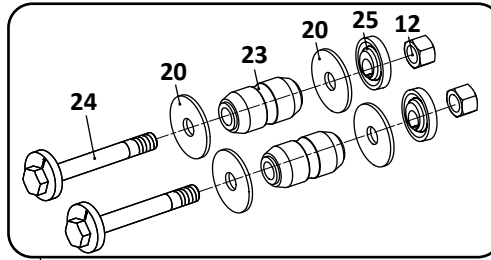

SAF Denotes Product is Genuine SAF-Holland Neway

SAF-HOLLAND NEWAY

RL-230 Models Trailer, Air Suspension

Pivot Connection Kit, 1 EZ-Align, 1 Welded Align

26

Pivot Connection Kit, 2 EZ-Align, Non-Welded

27

Pivot Connection Kit, EZ-Align, Non-Welded