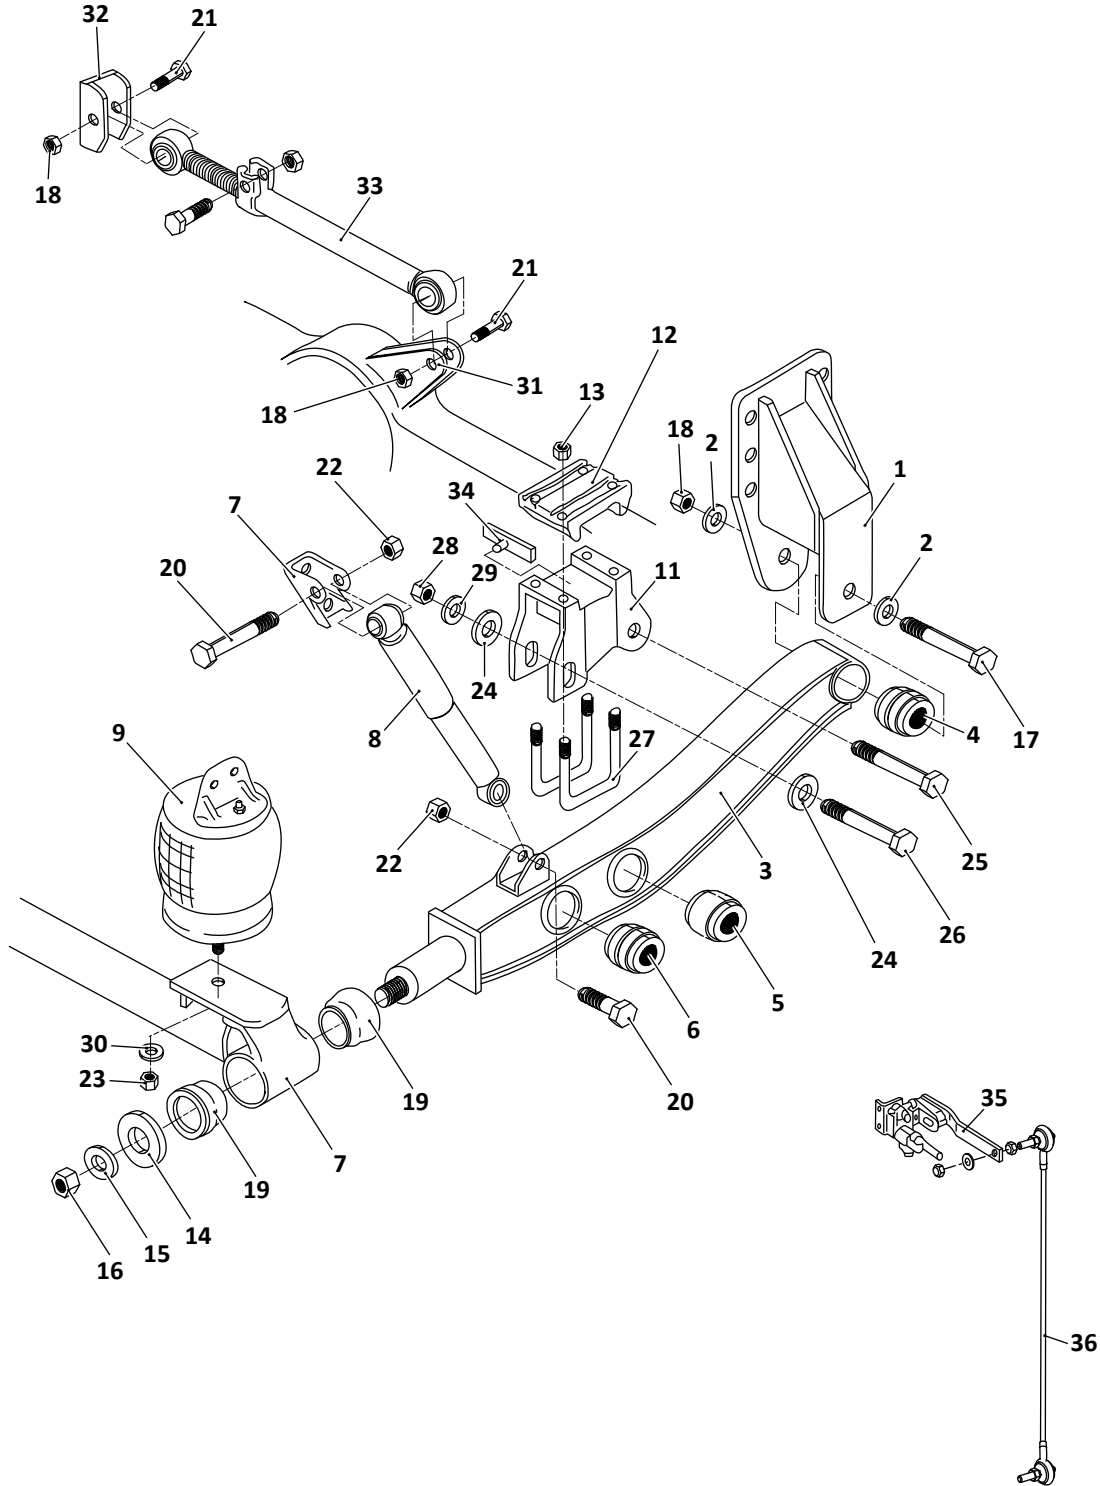

**AD-130/260/390 Series
Truck, Air Suspension**

KEY NO.	MERITOR NO.	GENUINE	MACH NO.	OEM REF.	DESCRIPTION	QTY. PER AXLE	PAGE NO.
1	FS9471	-	-	90557146	Firestone Air Spring, Includes Mounting Bracket	2	-
	MAF9471	-	-	90557146	Meritor Air Spring, Includes Mounting Bracket	2	-
	FS9472	-	-	90557147	Firestone Air Spring, Includes Mounting Bracket	2	-
	FS9501	-	-	90557212	Firestone Air Spring, Includes Mounting Bracket	2	-
	FS9491	-	-	90557213	Firestone Air Spring, Includes Mounting Bracket	2	-
2	S.O.S.	SAF	-	Various	Equalizer Beam Assembly	2	-
3	R3016567	SAF	-	90008256	Bushing, Front Pivot, Rubber	2	106
4	R3016564	SAF	-	90008225	Bushing, Axle Connection, Thru Bolt Style, Rubber	2	107
5	S.O.S.	SAF	-	90001349	Adapter Bushing	4	-
6	S.O.S.	SAF	-	Various	Transverse Beam Assembly	1	-
7	R309293	-	G-9293	90008135	Bushing, Transverse Beam, Rubber	2	108
8	R309292	-	G-9292	90008232	Alignment Block	2	106
9	S.O.S.	SAF	-	Various	Frame Bracket	2	-
10	R3015724	SAF	-	93600498	Spacer Washer	2	-
11	S.O.S.	SAF	-	Various	Upper Shock Bracket	2	-
12	M85906	-	-	90045099	Shock Absorber	2	-
	M85909	-	-	90045132	Shock Absorber	2	-
13	R3016604	-	-	93201068	Bolt, 1-1/4" - 7 x 9" Long	2	-
14	R304275	-	-	93400510	Nut, 1-1/4" - 7	2	-
15	R3015102	-	-	93003705	Bolt, 3/4" - 10 x 8" Long	2	-
16	R3016618	-	-	93600546	Washer - Pivot Spacer	4	-
17	R3015722	SAF	-	90536006	Locking Spacer Assembly	2	110
18	R3016617	-	-	93600533	Tab Washer	2	110
19	R3016611	-	-	93400607	Nut, 2-1/4" - 8	2	-
20	R3016593	-	-	93003603	Bolt, 3/4" - 10 x 3-3/4" Long	2	-
21	S.O.S.	SAF	-	93002893	Bolt, 1/2" - 13 x 1" Long	4	-
22	R304347	-	-	93400492	Nut, 3/4" - 10	6	-
23	R3015256	-	-	93400136	Nut, 1/2" - 13	2	-
24	S.O.S.	SAF	-	93600072	Washer, 1/2"	6	-
25	S.O.S.	SAF	-	90023131	Brace Angle	2	-
26	S.O.S.	SAF	-	93400417	Nut, 3/4" - 16	2	-
27	R3015140	-	-	93003645	Bolt, 3/4" - 10 x 5-1/2" Long	2	-
28	S.O.S.	SAF	-	93002961	Bolt, Hex 1/2" - 13 x 4" Long for 12" Ride Height Models Only	4	-
29	R302545	-	-	93600156	Flat Washer, 3/4"	4	-
30	S.O.S.	SAF	-	90531001	Air Spring Mounting Plate	2	-
31	S.O.S.	SAF	-	90536009	Spacer Air Spring, for 12" or Above Ride Height Models Only	2	-
32	R3016589	SAF	-	48100429/ SRK-565	Connection Kit, Front Pivot, Heavy Duty, Includes Key Nos. 3, 13, 14, 16	1	111
33	R3016639	SAF	-	48100362/ SRK-498	Connection Kit, Axle Bar Pin, Includes Key Nos. 4, 5, 15, 22, 29	1	113
34	R3016608	SAF	-	48100364/ SRK-500	Connection Kit, Transverse Beam, Includes Key Nos. 7, 10, 17, 18, 19	1	114
35	R3013922	-	-	90554241	Height Control Valve	1	122
36	R3016623	SAF	-	48100267/ SRK-205	Linkage, Height Control Valve	1	123

SAF Denotes Product is Genuine SAF-Holland Neway

SAF-HOLLAND NEWAY

AD-200-7, -8, -9, -11
Truck Suspension