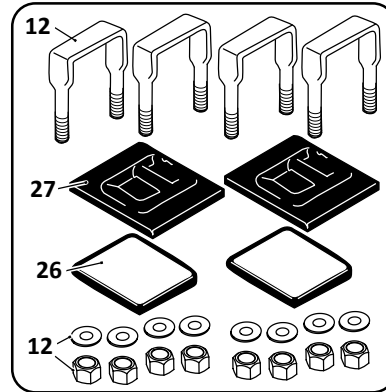

Axle Connection Kit, 5" Square