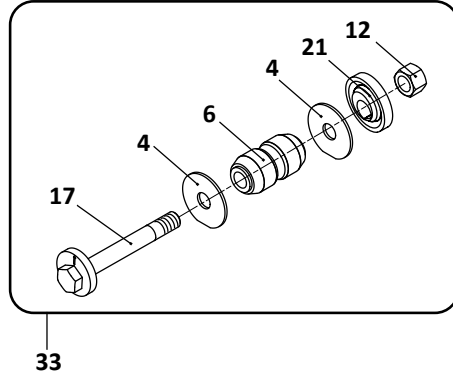

SAF Denotes Product is Genuine SAF-Holland Neway

* For EZ-ALIGN, the Quantity is 1 Piece Per Axle

SAF-HOLLAND NEWAY

AR-250-12, -14, -15, -16, -17
Trailer, Air Suspension

Pivot Connection Kit, Welded

Pivot Connection Kit, Non-Welded