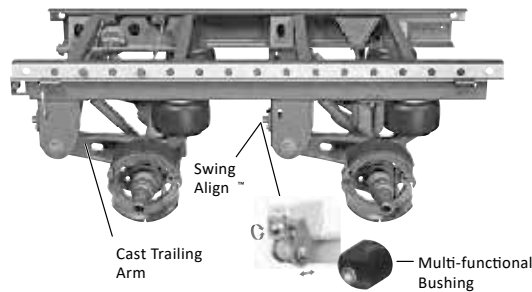

Discontinued - Replacement Parts Only

SAF-HOLLAND NEWAY

AD-123/246/369 Series
Truck, Air Suspension

Pivot Connection Kit

32

Transverse Beam Connection Kit

33

Thru Bolt Style, 5-3/4" Round Axle Connection Kit