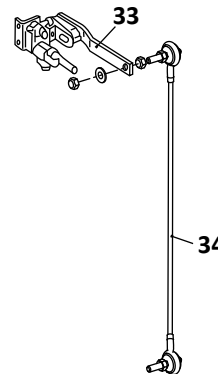

31

Welded Alignment
Pivot Connection Assembly

RL-196A

EZ-Align (Non-Welded)
Pivot Connection Assembly, RL-196A Only

RL-196/196A Models Trailer, Air Suspension							
KEY NO.	MERITOR NO.	GENUINE	MACH NO.	OEM REF.	DESCRIPTION	QTY. PER AXLE	PAGE NO.
27	R302975	-	-	93600168	Washer, Flat Narrow 1"	2	-
28	R304421	-	-	93400502	Nut, 1" - 8	2	-
29	R3016606		-	93400367	Square Nut, 3/4" - 10	2	-
30	R309294	-	G-9294	48100264/ SRK-203	Connection Kit, Pivot, Includes Key Nos. 3, 5, 11, 16	1	112
31	R3016609		-	48100385/ SRK-521	Connection Kit, Pivot, 1 EZ-Align, Includes Key Nos. 3, 5, 11, 15 20, RL-196A Suspension Only	1	112
32	R304411A	-	G-4411A	48100206/ SRK-149	Connection Kit, 20" Wheels 5" Round Axle, Includes Key Nos, 3, 5, 11, 14	1	114
33	R304323	-	-	90054007	Height Control Valve, No Dump	1	122
34	R307852	-	-	48100225/ SRK-168	Linkage Assembly; Universal; Adjustable	1	123

 Denotes Product is Genuine SAF-Holland Neway

SAF-HOLLAND NEWAY

RL-228 Standard Trailer, Air Suspension

Pivot Connection Kit

27

Pivot Connection Kit

28

Pivot Connection Kit, EZ-Align