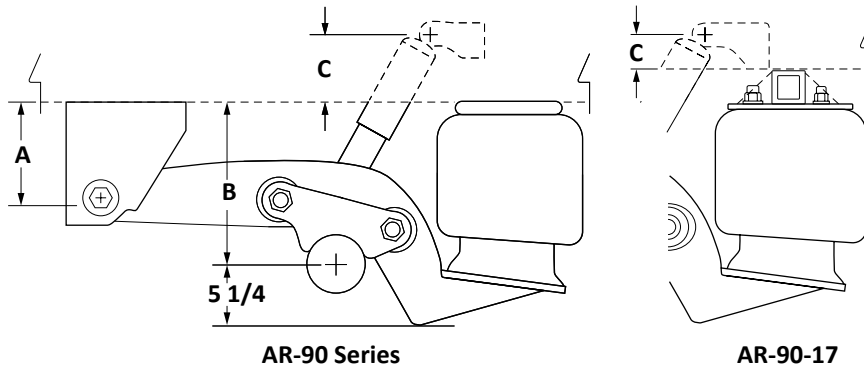

SAF-HOLLAND NEWAY

Neway Model Identification — Trailer Suspensions

AR-90, AR-90-1, AR-92 and AR-93 Series

MODEL	A DIMENSION	B DIMENSION	C DIMENSION
AR-90-14	8.25	14	5.50
AR-90-15	8.25	15	5.50
AR-90-16	10.63	16	4.75
AR-90-17	11.75	17	5.50