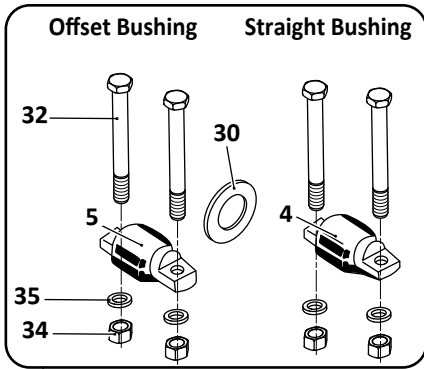

SAF Denotes Product is Genuine SAF-Holland Neway
U.S. 888-725-9355
Canada 800-387-3889

MeritorPartsXpress.com

PB-9968-SAF (05-19)

SAF-HOLLAND NEWAY

ARDAB-120-5, -240-5
Truck, Air Suspension

Axle Connection Kit,
2° - 8° Pinion Angle