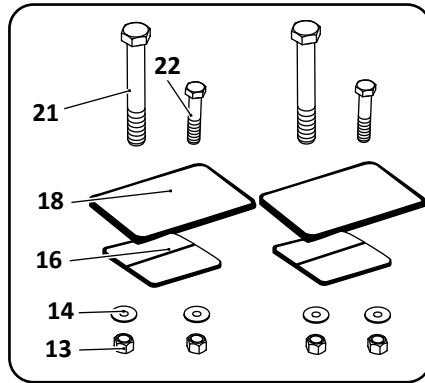

 Denotes Product is Genuine SAF-Holland Neway

SAF-HOLLAND NEWAY

AR-120, AR-120-L, AR-125, AR-125-L

Trailer, Air Suspension

Axle Connection Kit, 5" Round Axle, Old Style

Axle Connection Kit, 5" Round Axle, New Style