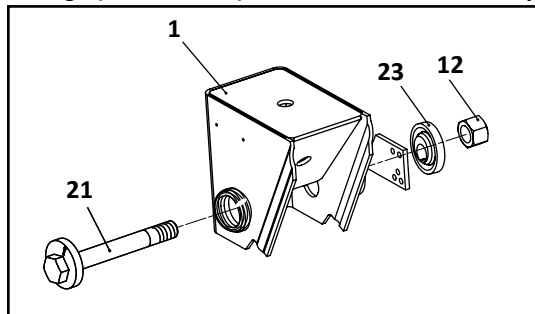

29

Axle Connection Kit, 5" Round Axle, 20" Wheels

30

Welded Alignment
Pivot Connection Assembly

EZ-Align (Non-Welded) Pivot Connection Assembly

RL-228 Standard Trailer, Air Suspension							
KEY NO.	MERITOR NO.	GENUINE	MACH NO.	OEM REF.	DESCRIPTION	QTY. PER AXLE	PAGE NO.
25	R304323	-	-	90054007	Height Control Valve, No Dump	1	122
26	R307852	-	-	48100225/ SRK-168	Linkage Assembly; Universal; Adjustable	1	123
27	R309294	-	G-9294	48100264/ SRK-203	Connection Kit, Pivot, Includes Key Nos. 5, 12, 15, 18	1	112
28	R3016551		-	48100389/ SRK-525	Connection Kit, Pivot, Includes Key Nos. 3, 5, 12, 15, 22, 23	1	112
29	R3016577		-	48100295/ SRK-233	Connection Kit, Pivot, EZ Align, Includes Key Nos. 5, 12, 22, 23	1	114
30	R304411A	-	G-4411A	48100206/ SRK-149	Connection Kit, Axle, 5" Round, 20" Wheel, Includes Key Nos. 3, 5, 12, 14	1	114