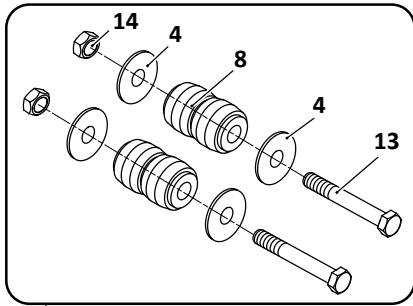

SAF Denotes Product is Genuine SAF-Holland Neway

SAF-HOLLAND NEWAY

AR-70, AR-80, AR-95 Models
Trailer, Air Suspension

Pivot Connection Kit

34

Axle Connection Kit, 5" Round,
AR-95 9" & 14" AR-70, AR-95
12" & 17" Ride Height