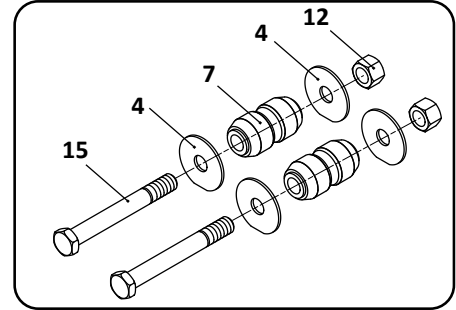

SAF Denotes Product is Genuine SAF-Holland Neway

SAF-HOLLAND NEWAY

AR-250-12, -14, -15, -16, -17
Trailer, Air Suspension

Pivot Connection Kit, Welded

32

Pivot Connection Kit, Non-Welded

33

Axle Connection Kit, 5" Round