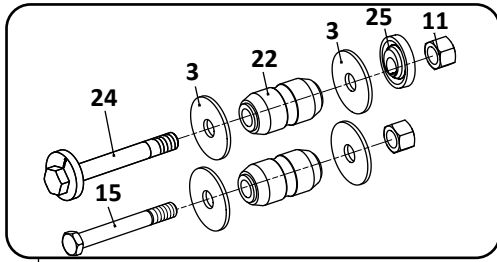

SAF-HOLLAND NEWAY

RL-250 Models Trailer, Air Suspension

Pivot Connection Kit, 1 EZ-Align, 1 Welded Align