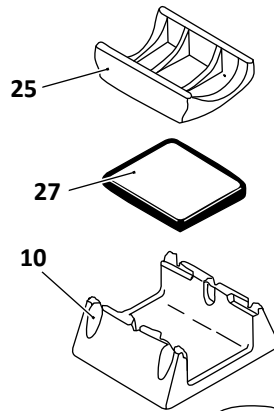

Axle Connection Kit, 5" Round Axle
Heavy-Duty, 9" & 14" Ride Height

Pivot Connection Kit

**AR-95A-9-HD, -12-HD, -14-HD, -17-HD
Trailer, Air Suspension**

KEY NO.	MERITOR NO.	GENUINE	MACH NO.	OEM REF.	DESCRIPTION	QTY. PER AXLE	PAGE NO.
29	R304403	-	-	90508004	Bushing, Rubber	8	121
	R308684	-	-	-	Bushing, Poly	8	121
30	S.O.S.		-	90032137	Gusset, 14" & 17" Ride Height	2	-
31	S.O.S.		-	90018427	Upper Shock Bracket	2	-
32	S.O.S.		-	90018527	Bracket	2	-
33	S.O.S.		-	90024664	Support	2	-
34	S.O.S.		-	90023876	Reinforcement Bracket	2	-
35	R3016549		-	48100186/ SRK-132	Connection Kit, 5" Round Axle Heavy-Duty, 9" & 14" Ride Height, Includes Key Nos. 13, 27, 28	1	120
36	R304398A	-	G-4398A	48100202/ SRK-145	Connection Kit, Pivot, Includes Key Nos. 5, 9, 14, 15	1	111
37	R304323	-	-	90054007	Height Control Valve, No Dump	1	122
	R309623	-	-	H00450CA	Height Control Valve, Universal, No Dump, Hadley 450 Series	1	122
	R3014729	-	-	H01500UN	Height Control Valve, Universal, No Dump, Hadley Next Gen Series	1	122
38	R307852	-	-	HPB450- 3/48100224/225	Linkage Assembly; Universal; Adjustable	1	123