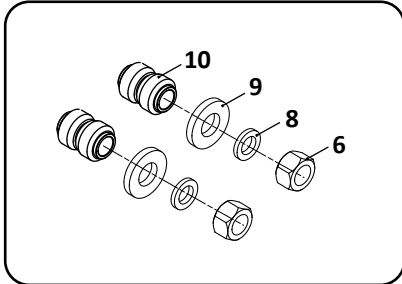

Transverse Beam Connection Kit

34