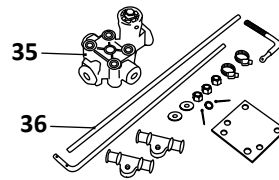

Thru Bolt Style
Axle Connection

For 12" OR ABOVE Ride
Height Models Only