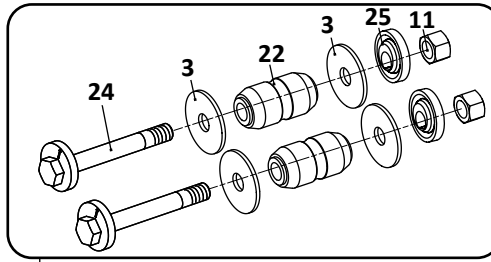

 Denotes Product is Genuine SAF-Holland Neway

SAF-HOLLAND NEWAY

RL-250 Models Trailer, Air Suspension

Pivot Connection Kit, 1 EZ-Align, 1 Welded Align

26

Pivot Connection Kit, 2 EZ-Align, Non-Welded

27

Axle Connection Kit, 5" Round Axle, 20" Wheels