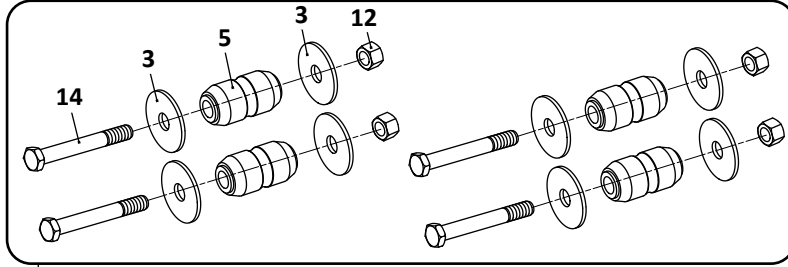

29

Axle Connection Kit, 5" Round Axle, 20" Wheels

30

Welded Alignment
Pivot Connection Assembly

EZ-Align (Non-Welded) Pivot Connection Assembly

RL-228 Standard Trailer, Air Suspension							
KEY NO.	MERITOR NO.	GENUINE	MACH NO.	OEM REF.	DESCRIPTION	QTY. PER AXLE	PAGE NO.
25	R304323	-	-	90054007	Height Control Valve, No Dump	1	122
26	R307852	-	-	48100225/ SRK-168	Linkage Assembly; Universal; Adjustable	1	123
27	R309294	-	G-9294	48100264/ SRK-203	Connection Kit, Pivot, Includes Key Nos. 5, 12, 15, 18	1	112
28	R3016551		-	48100389/ SRK-525	Connection Kit, Pivot, Includes Key Nos. 3, 5, 12, 15, 22, 23	1	112
29	R3016577		-	48100295/ SRK-233	Connection Kit, Pivot, EZ Align, Includes Key Nos. 5, 12, 22, 23	1	114
30	R304411A	-	G-4411A	48100206/ SRK-149	Connection Kit, Axle, 5" Round, 20" Wheel, Includes Key Nos. 3, 5, 12, 14	1	114