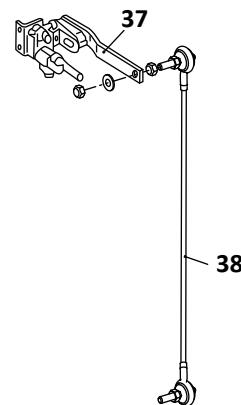

Axle Connection Kit, 5" Round Axle
Heavy-Duty, 9" & 14" Ride Height

Pivot Connection Kit

**AR-95A-9-HD, -12-HD, -14-HD, -17-HD
Trailer, Air Suspension**

KEY NO.	MERITOR NO.	GENUINE	MACH NO.	OEM REF.	DESCRIPTION	QTY. PER AXLE	PAGE NO.
29	R304403	-	-	90508004	Bushing, Rubber	8	121
	R308684	-	-	-	Bushing, Poly	8	121
30	S.O.S.		-	90032137	Gusset, 14" & 17" Ride Height	2	-
31	S.O.S.		-	90018427	Upper Shock Bracket	2	-
32	S.O.S.		-	90018527	Bracket	2	-
33	S.O.S.		-	90024664	Support	2	-
34	S.O.S.		-	90023876	Reinforcement Bracket	2	-
35	R3016549		-	48100186/ SRK-132	Connection Kit, 5" Round Axle Heavy-Duty, 9" & 14" Ride Height, Includes Key Nos. 13, 27, 28	1	120
36	R304398A	-	G-4398A	48100202/ SRK-145	Connection Kit, Pivot, Includes Key Nos. 5, 9, 14, 15	1	111
37	R304323	-	-	90054007	Height Control Valve, No Dump	1	122
	R309623	-	-	H00450CA	Height Control Valve, Universal, No Dump, Hadley 450 Series	1	122
	R3014729	-	-	H01500UN	Height Control Valve, Universal, No Dump, Hadley Next Gen Series	1	122
38	R307852	-	-	HPB450- 3/48100224/225	Linkage Assembly; Universal; Adjustable	1	123