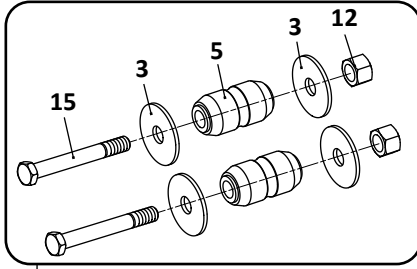

SAF-HOLLAND NEWAY

RL-228 Standard Trailer, Air Suspension

Pivot Connection Kit