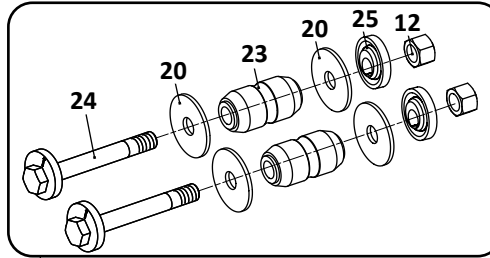

Pivot Connection Kit, 2 EZ-Align, Non-Welded