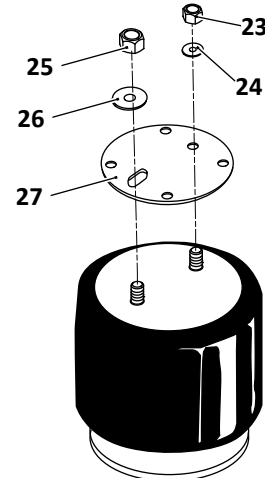

33

8-1/2" Axle Travel