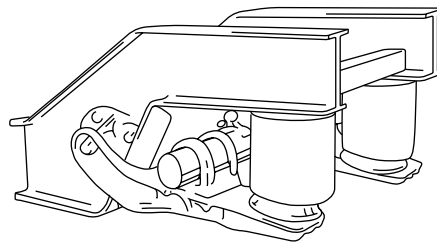

SAF-HOLLAND NEWAY

Neway Model Identification — Trailer Suspensions

AR-50-US, AR-50-US-F and AR-80-9FM Series

AR-80-9FM