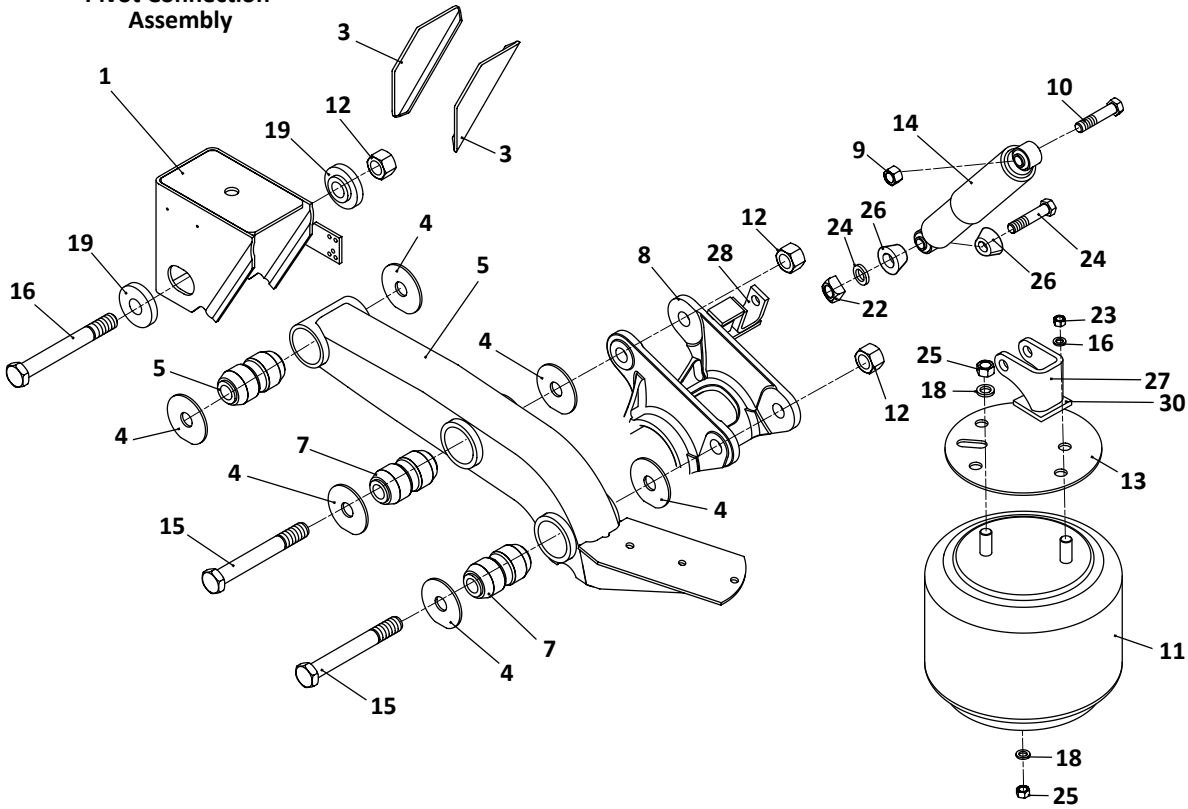

Welded Alignment
Pivot Connection
Assembly