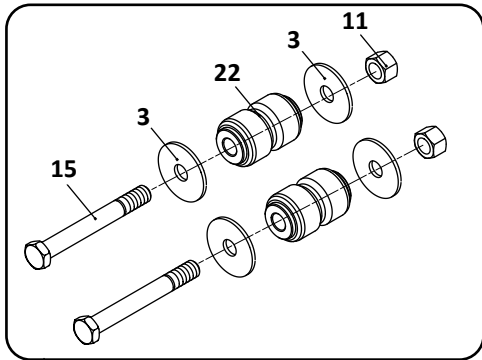

SAF-HOLLAND NEWAY

RL-300 Models
Trailer, Air Suspension

Pivot Connection Kit