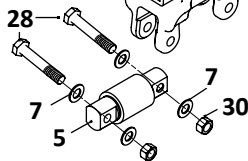

38

Axle, Bar Pin Style Connection Kit

39

Thru Bolt Style
Axle Connection

Bar Pin Style
Axle Connection

AD-126/252/378 Series Truck, Air Suspension

KEY NO.	MERITOR NO.	GENUINE	MACH NO.	OEM REF.	DESCRIPTION	QTY. PER AXLE	PAGE NO.
1	FS9471	-	-	90557146	Firestone Air Spring, Includes Mounting Bracket	2	-
	MAF9471	-	-	90557146	Meritor Air Spring, Includes Mounting Bracket	2	-
	FS9472	-	-	90557147	Firestone Air Spring, Includes Mounting Bracket	2	-
	FS9501	-	-	90557212	Firestone Air Spring, Includes Mounting Bracket	2	-
	FS9491	-	-	90557213	Firestone Air Spring, Includes Mounting Bracket	2	-