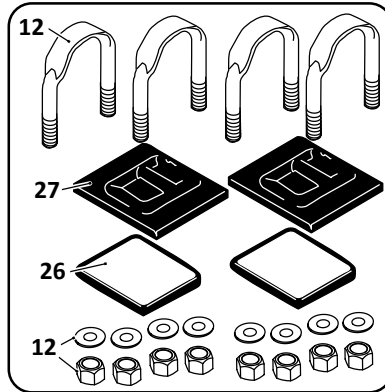

SAF Denotes Product is Genuine SAF-Holland Neway

SAF-HOLLAND NEWAY

AR-70, AR-80, AR-95 Models
Trailer, Air Suspension

Pivot Connection Kit

34

Axle Connection Kit, 5" Round,
AR-95 9" & 14" AR-70, AR-95
12" & 17" Ride Height