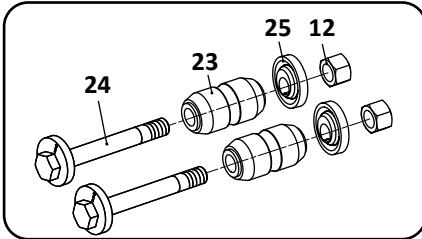

 Denotes Product is Genuine SAF-Holland Neway

SAF-HOLLAND NEWAY

RL-230 Models Trailer, Air Suspension

Pivot Connection Kit, 1 EZ-Align, 1 Welded Align

26

Pivot Connection Kit, 2 EZ-Align, Non-Welded

27

Pivot Connection Kit, EZ-Align, Non-Welded