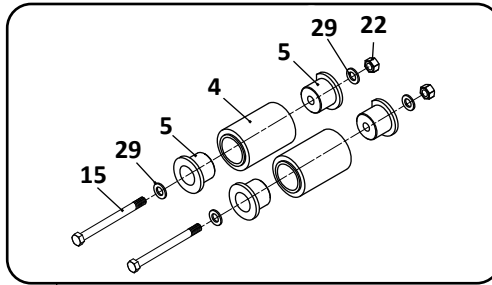

 Denotes Product is Genuine SAF-Holland Neway

SAF-HOLLAND NEWAY

AD-130/260/390 Series
Truck, Air Suspension

Front Pivot, Heavy Duty Connection Kit

32

Axle, Bar Pin Connection Kit

33

Transverse Beam Connection Kit