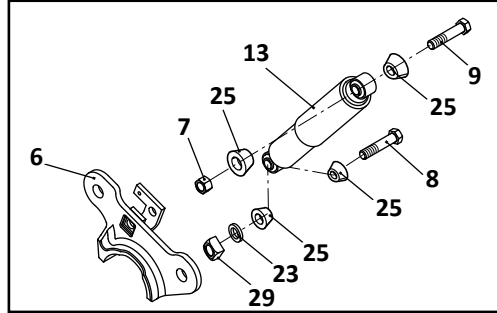

SAF-HOLLAND NEWAY

RL-196/196A Models
Trailer, Air Suspension

30

32

31

RL-196A