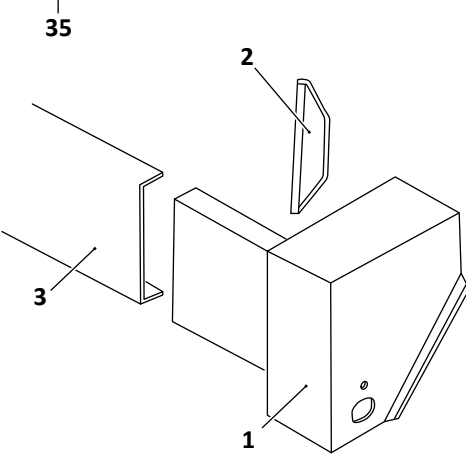

Axle Connection Kit, 5" Round Axle
Heavy-Duty, 9" & 14" Ride Height

Pivot Connection Kit

**AR-95A-9-HD, -12-HD, -14-HD, -17-HD
Trailer, Air Suspension**

KEY NO.	MERITOR NO.	GENUINE	MACH NO.	OEM REF.	DESCRIPTION	QTY. PER AXLE	PAGE NO.
29	R304403	-	-	90508004	Bushing, Rubber	8	121
	R308684	-	-	-	Bushing, Poly	8	121
30	S.O.S.		-	90032137	Gusset, 14" & 17" Ride Height	2	-
31	S.O.S.		-	90018427	Upper Shock Bracket	2	-
32	S.O.S.		-	90018527	Bracket	2	-
33	S.O.S.		-	90024664	Support	2	-
34	S.O.S.		-	90023876	Reinforcement Bracket	2	-
35	R3016549		-	48100186/ SRK-132	Connection Kit, 5" Round Axle Heavy-Duty, 9" & 14" Ride Height, Includes Key Nos. 13, 27, 28	1	120
36	R304398A	-	G-4398A	48100202/ SRK-145	Connection Kit, Pivot, Includes Key Nos. 5, 9, 14, 15	1	111
37	R304323	-	-	90054007	Height Control Valve, No Dump	1	122
	R309623	-	-	H00450CA	Height Control Valve, Universal, No Dump, Hadley 450 Series	1	122
	R3014729	-	-	H01500UN	Height Control Valve, Universal, No Dump, Hadley Next Gen Series	1	122
38	R307852	-	-	HPB450- 3/48100224/225	Linkage Assembly; Universal; Adjustable	1	123