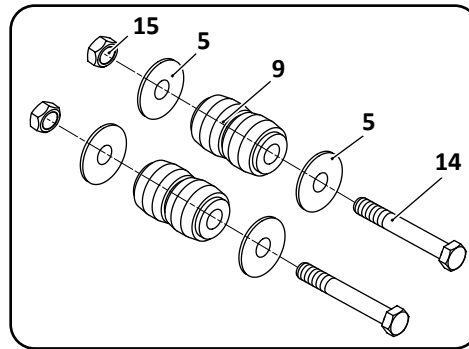

Axle Connection Kit, 5" Round Axle
Heavy-Duty, 9" & 14" Ride Height

Pivot Connection Kit

**AR-95A-9-HD, -12-HD, -14-HD, -17-HD
Trailer, Air Suspension**

KEY NO.	MERITOR NO.	GENUINE	MACH NO.	OEM REF.	DESCRIPTION	QTY. PER AXLE	PAGE NO.
29	R304403	-	-	90508004	Bushing, Rubber	8	121
	R308684	-	-	-	Bushing, Poly	8	121
30	S.O.S.		-	90032137	Gusset, 14" & 17" Ride Height	2	-
31	S.O.S.		-	90018427	Upper Shock Bracket	2	-
32	S.O.S.		-	90018527	Bracket	2	-
33	S.O.S.		-	90024664	Support	2	-
34	S.O.S.		-	90023876	Reinforcement Bracket	2	-
35	R3016549		-	48100186/ SRK-132	Connection Kit, 5" Round Axle Heavy-Duty, 9" & 14" Ride Height, Includes Key Nos. 13, 27, 28	1	120
36	R304398A	-	G-4398A	48100202/ SRK-145	Connection Kit, Pivot, Includes Key Nos. 5, 9, 14, 15	1	111
37	R304323	-	-	90054007	Height Control Valve, No Dump	1	122
	R309623	-	-	H00450CA	Height Control Valve, Universal, No Dump, Hadley 450 Series	1	122
	R3014729	-	-	H01500UN	Height Control Valve, Universal, No Dump, Hadley Next Gen Series	1	122
38	R307852	-	-	HPB450- 3/48100224/225	Linkage Assembly; Universal; Adjustable	1	123