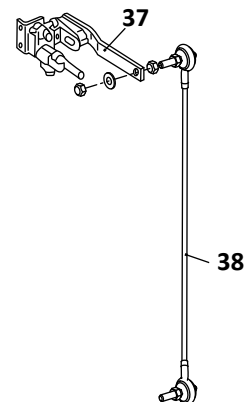

 Denotes Product is Genuine SAF-Holland Neway

SAF-HOLLAND NEWAY

AR-95A-9-HD, -12-HD, -14-HD, -17-HD
Trailer, Air Suspension

Axle Connection Kit, 5" Round Axle
Heavy-Duty, 9" & 14" Ride Height

Pivot Connection Kit