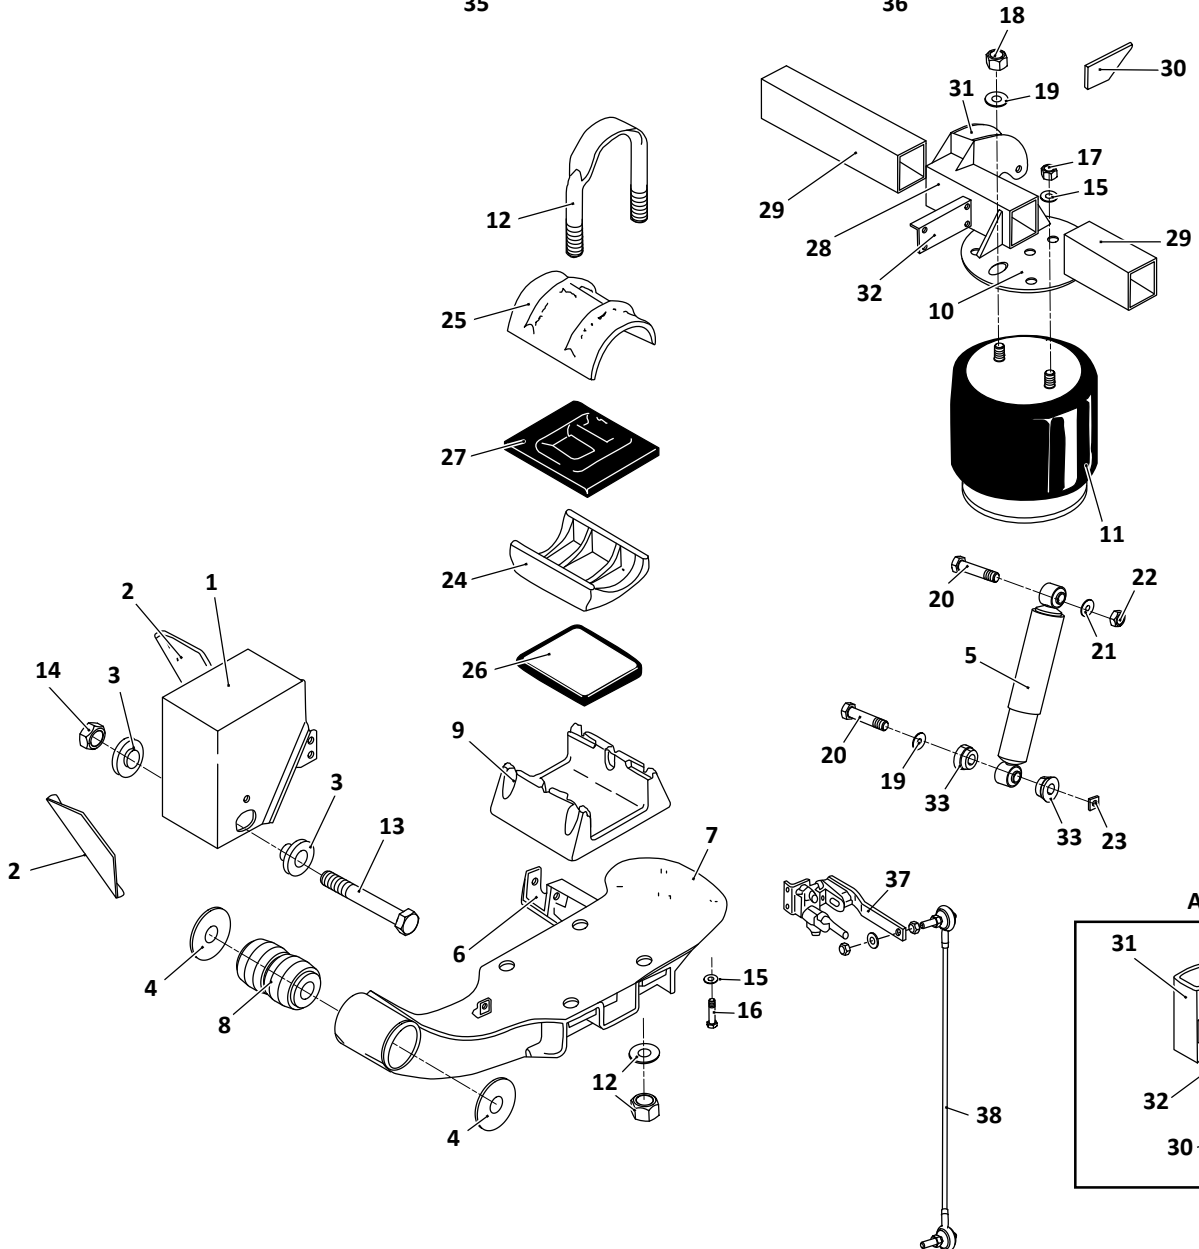

AR-50-US, -F, -F-1, -F-2 Trailer, Air Suspension							
KEY NO.	MERITOR NO.	GENUINE	MACH NO.	OEM REF.	DESCRIPTION	QTY. PER AXLE	PAGE NO.
3	R304321	-	-	90031027	Air Spring Mounting Plate	2	121
4	R304263	SAF	-	90001045	Alignment Block	2	109
5	R304361	-	-	93201045	Bolt, 1-1/8" - 7 x 8-1/2" Long	2	-
6	R304358	-	-	93400506	Nut, 1-1/8" - 7	2	-
7	S.O.S.	SAF	-	Various	Equalizing Beam	2	-
8	R304292	SAF	G-4292	90001006	Axle Seat	2	118
9	FS9039	-	-	90557023	Firestone Air Spring	2	-
	MAF9039	-	-	90657023	Meritor Air Spring	2	-
10	S.O.S.	SAF	-	93600072	Washer, 1/2"	2	-
11	R3015256	-	-	93400136	Nut, 1/2" - 13	2	-
12	S.O.S.	SAF	-	93600077	Lock Washer, 3/4"	4	-
13	R301107	-	-	93400149	Nut, 3/4" - 16	2	-
14	R304347	-	-	93400492	Nut, 3/4" - 10	2	-
15	M83128	-	-	90044162	Shock Absorber	2	-
16	R304345	-	-	93003599	Bolt, 3/4" - 10 x 3-1/2" Long	4	-
17	S.O.S.	SAF	-	Various	Upper Shock Mounting Bracket	2	-
18	R304289	SAF	G-4289	90001082	Axle Adapter, 5" Round Axle	2	117
	S.O.S.	-	-	90001083	Axle Adapter, 5" Square Axle	2	-
19	R304282	SAF	G-4282	90010032	Axle Cap, 5" Round Axle, New Style	2	117
	R304283	SAF	-	90010022	Axle Cap 5" Square Axle	2	117
20	R302947A	-	G-2947A	90028083	Axle Pad, New Style, Rubber, 5-5/8" W x 7" Lg x 7/16" Thk	2	118
	R308680	-	-	-	Axle Pad, Poly, New Style, 5-5/8" W x 7" Lg x 7/16" Thk	2	118
	R302010	-	-	90028016	Axle Pad, Rubber, Old Style, 5-5/8" W x 7" Lg x 3/8" Thk	2	119
	R308674	-	-	-	Axle Pad, Poly, Old Style, 5-5/8" W x 7" Lg x 3/8" Thk	2	119
21	R302943	-	-	90028047	Wrapper, 5" Round Axle, Rubber, New Style, 7-1/4" W x 9" Lg x 1/2" Thk	2	118
	R308678	-	-	-	Wrapper, 5" Round Axle, Poly, New Style, 7-1/4" W x 9" Lg x 1/2" Thk	2	118
	R302009	-	G-2009	90028007	Wrapper, 5" Round Axle, Rubber, Old Style, 7-1/4" W x 7-1/4" Lg x 3/8" Thk	2	118
	R308673	-	-	-	Wrapper, 5" Round Axle, Poly, 9-5/8" W x 7-1/4" Lg x 1/2" Thk	2	118
	R304409	-	-	90028073	Wrapper, 5" Square Axle, Rubber, 9-5/8" W x 7-1/4" Lg x 1/2" Thk	2	118
22	R30UB8479-090	-	-	90041878	U-Bolt Assembly, Flat Round Bend, 1" - 14 x 6-5/16" Wide x 9" Long	4	-
	R30UB8578-094	-	-	90041997	U-Bolt Assembly, Flat Square Bend, 1" - 14 x 6-5/16" Wide x 9-1/2" Long	4	-
23	R304403	-	-	90508004	Bushing, Rubber	8	121
	R308684	-	-	-	Bushing, Poly	8	121
24	S.O.S.	SAF	-	Various	Crossmember Assembly	1	-
25	R304338	SAF	-	90519009	Lower Shock Bracket, New Style	2	121
	S.O.S.	SAF	-	90018067	Lower Shock Bracket, Old Style	2	-
26	R3016606	-	-	93400367	Square Nut, 3/4" - 10	2	-
27	S.O.S.	SAF	-	93400553	Nut, 3/4" - 10	2	-
28	R304396	-	G-4396	48100193/SRK-48A	Connection Kit, Pivot, New Style, Includes Key Nos. 2, 5, 6	1	111
29	R302977A	-	G-2977A	48100108/SRK-64	Connection Kit, 5" Round Axle, New Style, Includes Key Nos. 20, 21, 22	1	120
	R302978A	-	-	48100018/SRK-49	Connection Kit, 5" Round Axle, Old Style, Includes Key Nos. 20, 21, 22	1	120
30	R306898	-	G-6898	48100112/SRK-68	Connection Kit, 5" Square Axle, Includes Key Nos. 20, 21, 22	1	120
31	R304323	-	-	90054007	Height Control Valve, No Dump	1	122
32	R307852	-	-	48100225/SRK-168	Linkage Assembly; Universal; Adjustable	1	123

SAF Denotes Product is Genuine SAF-Holland Neway

36