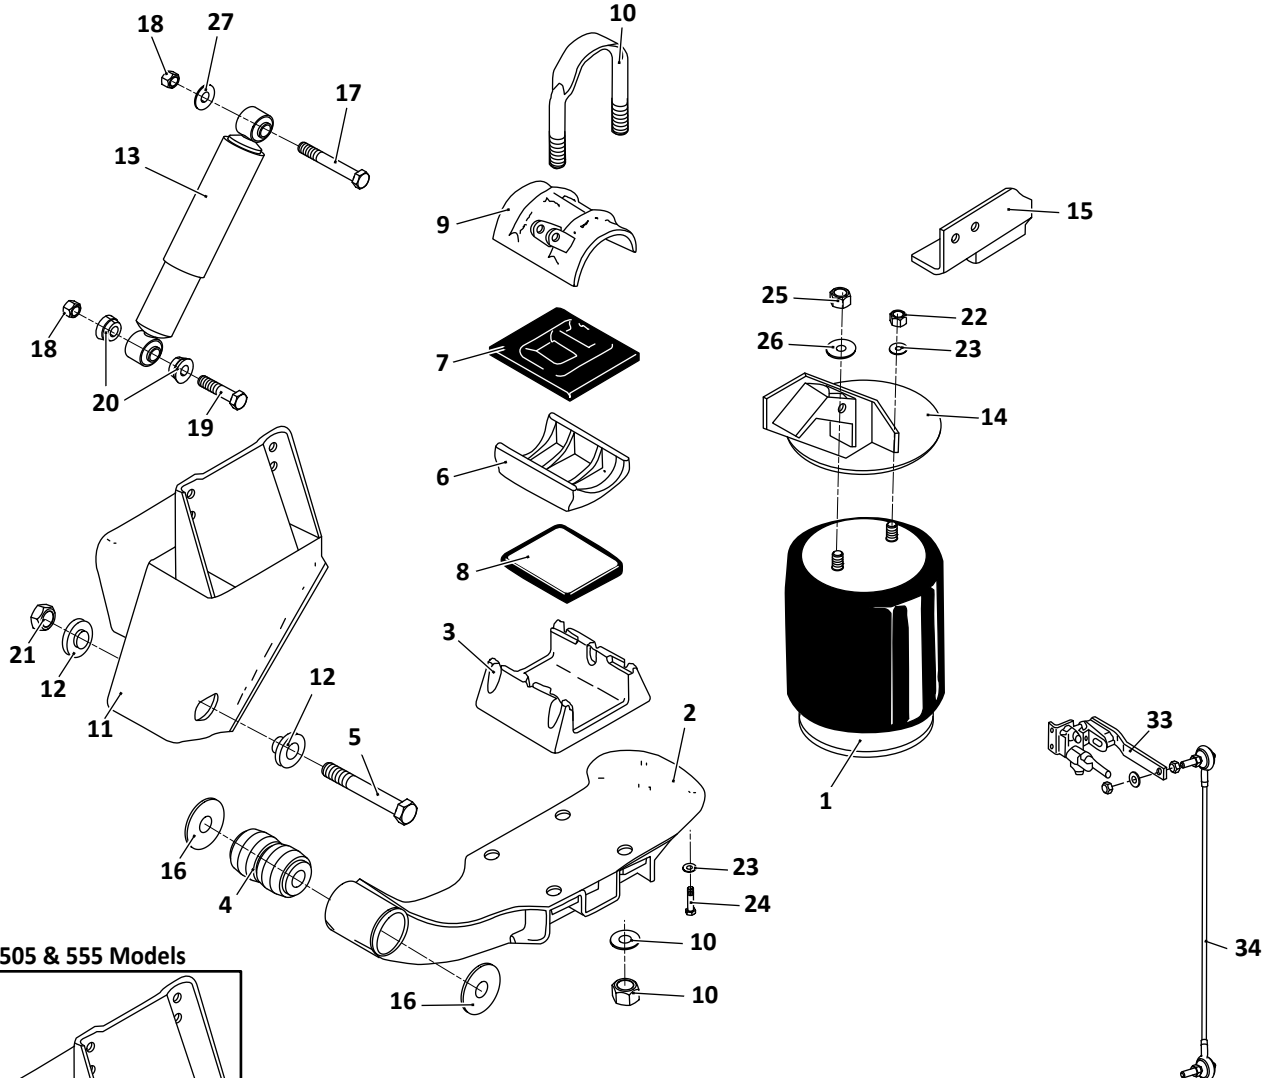

SAF-HOLLAND NEWAY

ART 500/505/551/555 Models
Truck, Air Suspension

28

29

30