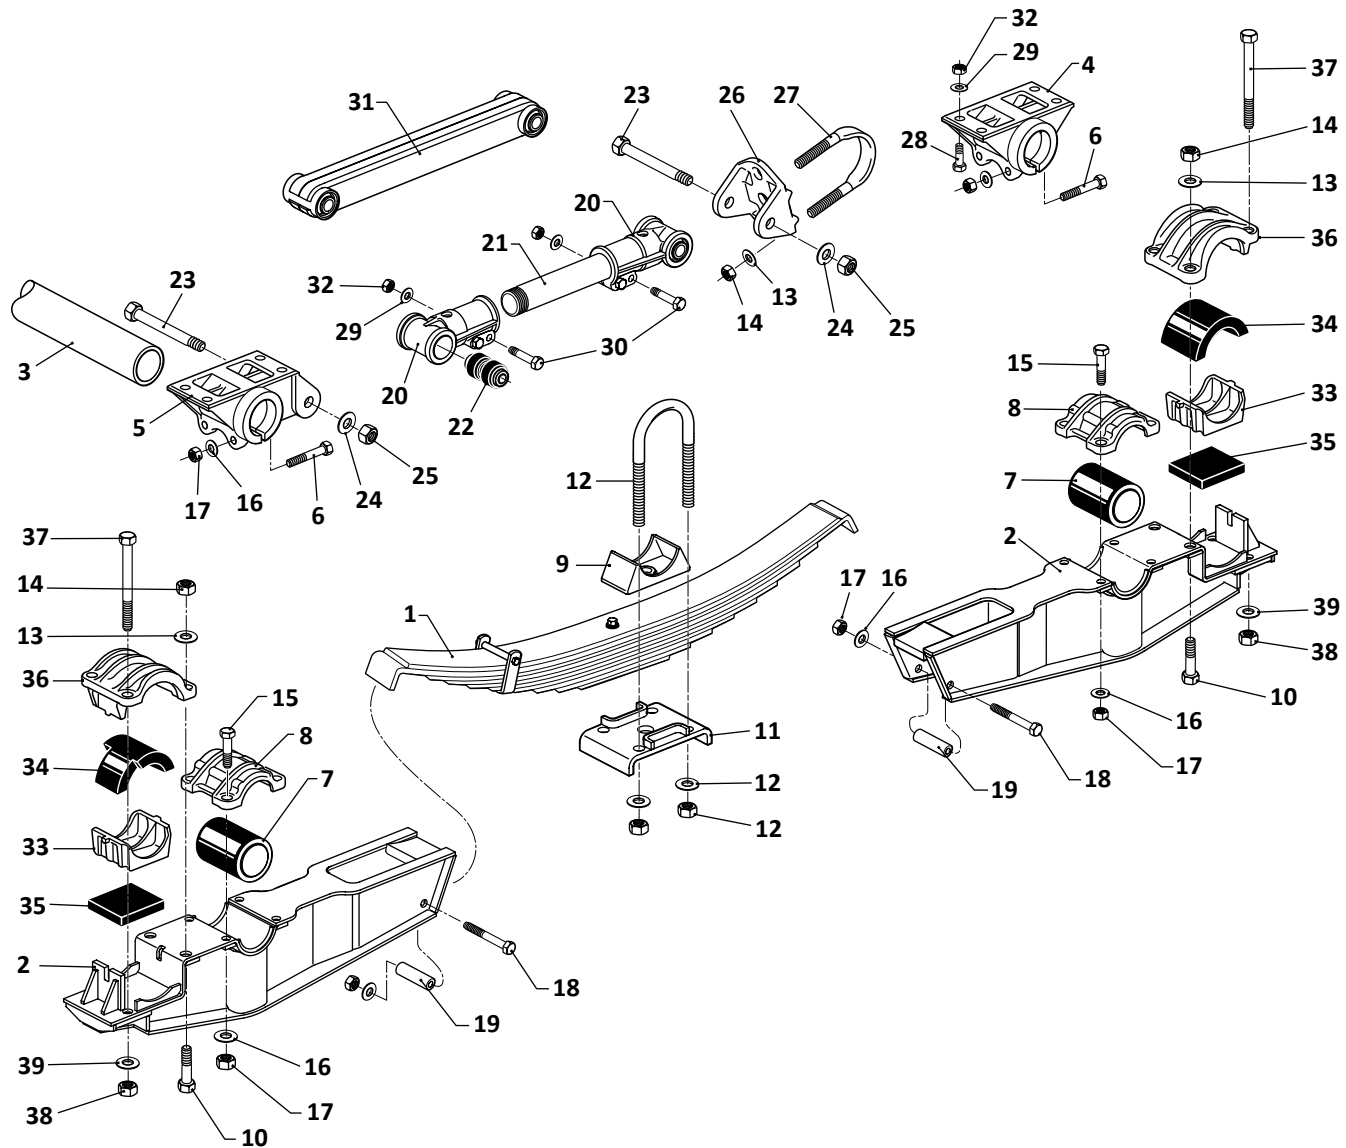

SAF-HOLLAND NEWAY

TR-8750/TR-8900 Series Mechanical Tri-Axle Trailer Suspension

TR-8750/TR-8900 Series Mechanical Tri-Axle Trailer Suspension

KEY NO.	MERITOR NO.	GENUINE	MACH NO.	OEM REF.	DESCRIPTION	QTY. PER TRI-AXLE	PAGE NO.
1	S.O.S.	SAF	-	91557172	Spring Assembly	2	-
2	R309534	SAF	-	91015015	Equalizing Beam, 5" Round Axle	4	129
	S.O.S.	SAF	-	91515011	Equalizing Beam, 5 3/4" Round Axle	4	-
3	R3016588	SAF	-	91038290	Trunnion Tube 3-1/2" OD x 1/2" Wall x 44-1/4" Long	2	130
4	S.O.S.	SAF	-	91501011	Trunnion Clamp, Rear	2	-
5	S.O.S.	SAF	-	91518040	Front Trunnion Clamp, Roadside	1	-
	S.O.S.	SAF	-	91518041	Front Trunnion Clamp, Curbside	1	-
6	R302989	SAF	-	93003633	Bolt, 3/4-10 x 5" Long	8	-
7	R302935	-	-	91008112	Trunnion Bushing, Rubber	4	129
	R307443	-	-	90008011	Trunnion Bushing, Poly	4	129

SAF Denotes Product is Genuine SAF-Holland Neway