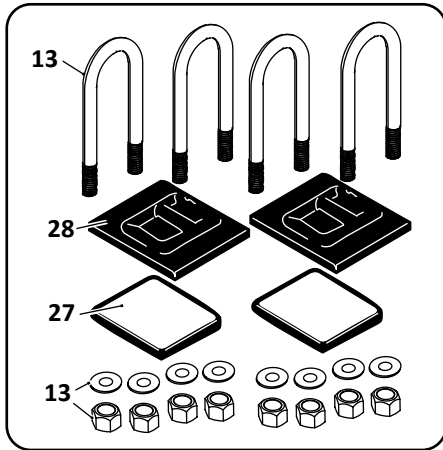

Axle Connection Kit, 5" Round Axle
Heavy-Duty, 9" & 14" Ride Height

Pivot Connection Kit

**AR-95A-9-HD, -12-HD, -14-HD, -17-HD
Trailer, Air Suspension**

KEY NO.	MERITOR NO.	GENUINE	MACH NO.	OEM REF.	DESCRIPTION	QTY. PER AXLE	PAGE NO.
29	R304403	-	-	90508004	Bushing, Rubber	8	121
	R308684	-	-	-	Bushing, Poly	8	121
30	S.O.S.		-	90032137	Gusset, 14" & 17" Ride Height	2	-
31	S.O.S.		-	90018427	Upper Shock Bracket	2	-
32	S.O.S.		-	90018527	Bracket	2	-
33	S.O.S.		-	90024664	Support	2	-
34	S.O.S.		-	90023876	Reinforcement Bracket	2	-
35	R3016549		-	48100186/ SRK-132	Connection Kit, 5" Round Axle Heavy-Duty, 9" & 14" Ride Height, Includes Key Nos. 13, 27, 28	1	120
36	R304398A	-	G-4398A	48100202/ SRK-145	Connection Kit, Pivot, Includes Key Nos. 5, 9, 14, 15	1	111
37	R304323	-	-	90054007	Height Control Valve, No Dump	1	122
	R309623	-	-	H00450CA	Height Control Valve, Universal, No Dump, Hadley 450 Series	1	122
	R3014729	-	-	H01500UN	Height Control Valve, Universal, No Dump, Hadley Next Gen Series	1	122
38	R307852	-	-	HPB450- 3/48100224/225	Linkage Assembly; Universal; Adjustable	1	123