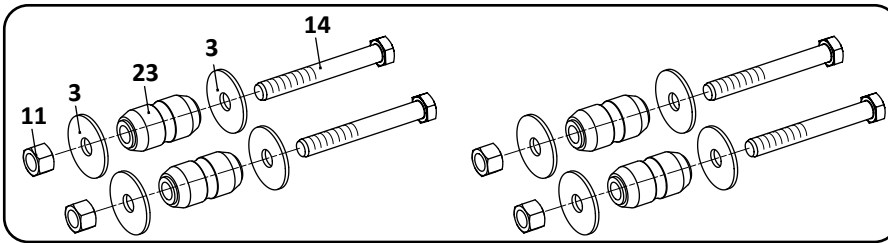

 Denotes Product is Genuine SAF-Holland Neway

SAF-HOLLAND NEWAY

RL-250 Models Trailer, Air Suspension

Pivot Connection Kit, 1 EZ-Align, 1 Welded Align

26

Pivot Connection Kit, 2 EZ-Align, Non-Welded

27

Axle Connection Kit, 5" Round Axle, 20" Wheels