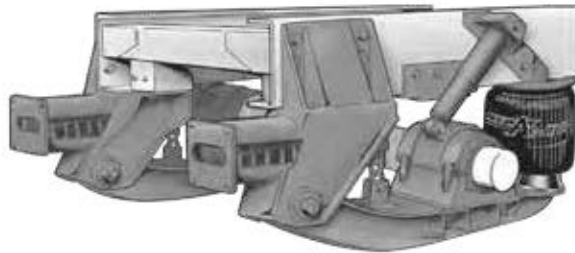

ARDST/ARDSTM/L Series

26,000 lbs. Capacity

Discontinued - Replacement Parts Only

ART-500 Series

20,000 lbs. Capacity

Discontinued - Replacement Parts Only

ART-505 Series

20,000 lbs. Capacity