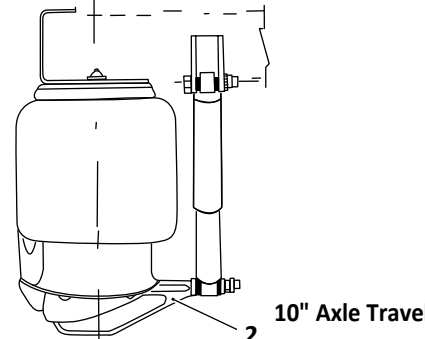

10" Axle Travel