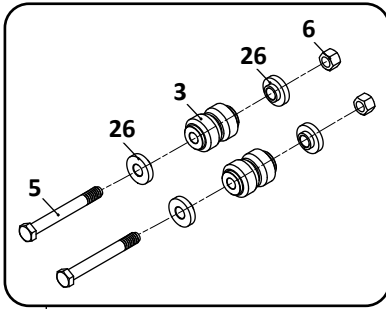

SAF-HOLLAND NEWAY

ARD-120-6, -8, -238-6
Truck, Air Suspension

Pivot Connection Kit,
with Alignment Bushing