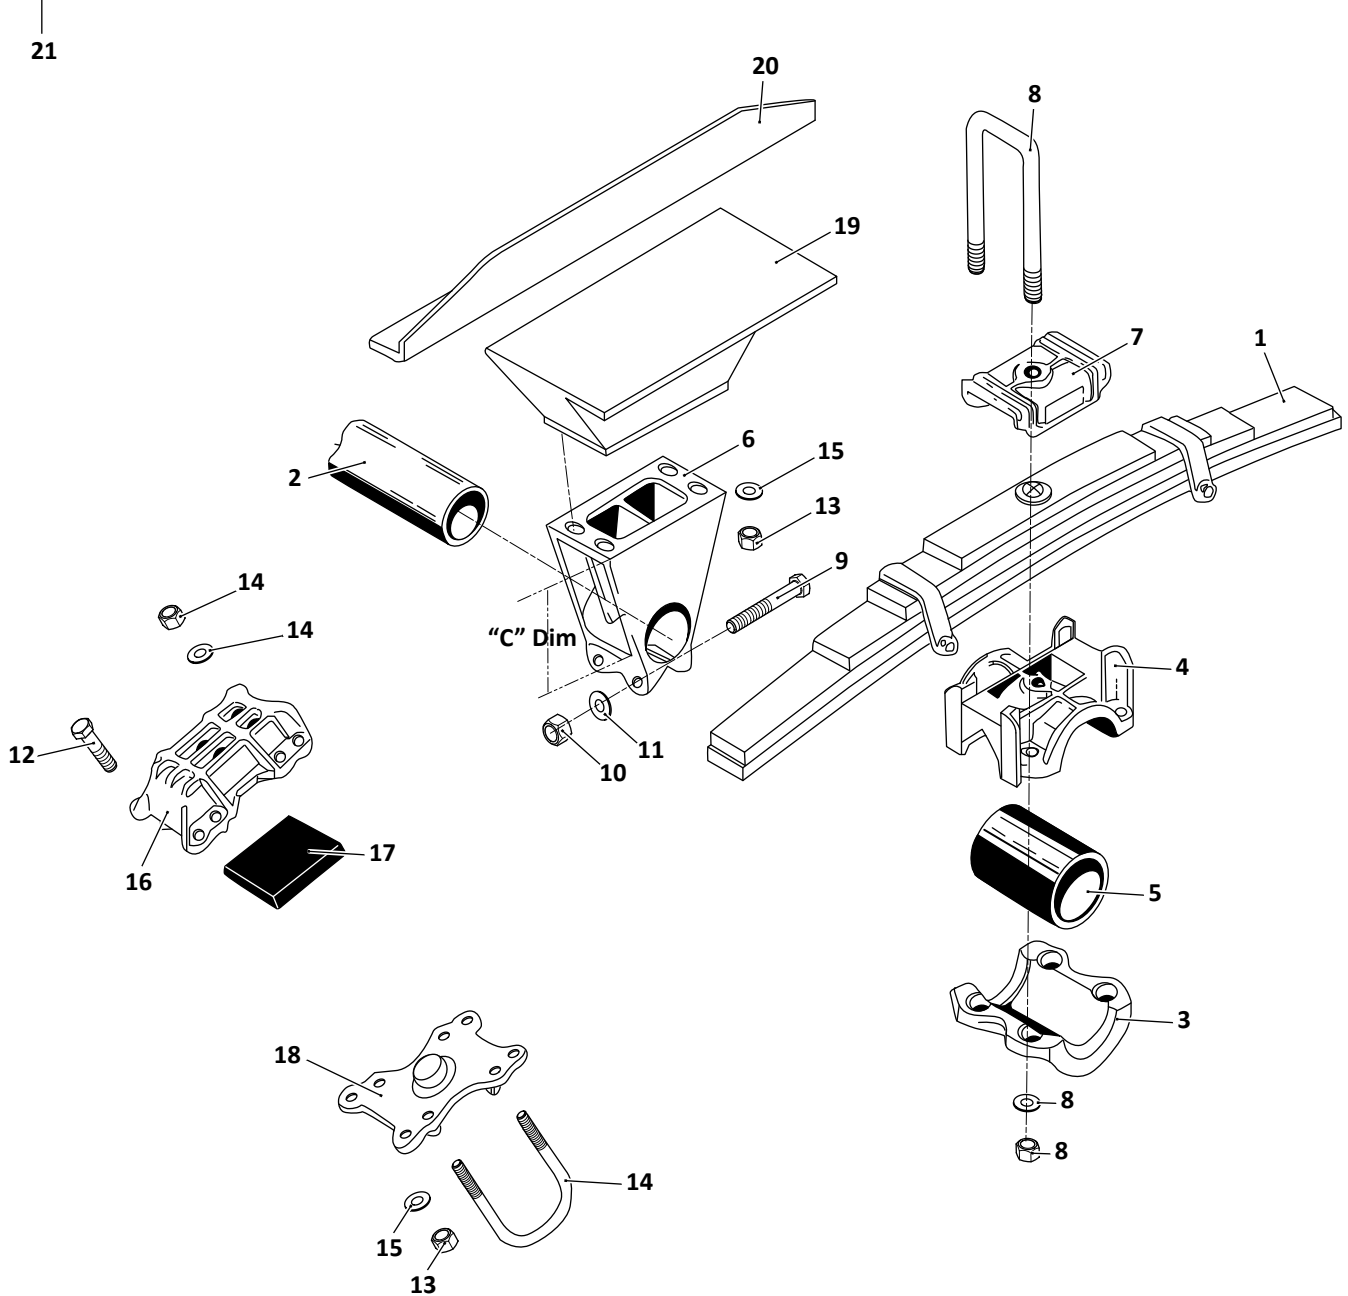

SAF-HOLLAND NEWAY

TS-426-A, -432, -436, -442, -536, -542
Trailer, Single Point Spring Suspension

Axle 5" Round Connection Kit

TS-426-A, -432, -436, -442, -536, -542 Trailer, Single Point Spring Suspension

KEY NO.	MERITOR NO.	GENUINE	MACH NO.	OEM REF.	DESCRIPTION	QTY. PER TANDEM	PAGE NO.
1	S.O.S.		-	Various	Spring Assembly	2	-
2	R302964		-	91038003	Trunnion Shaft, 426-A, 432, 436, 536 Models	1	130
	S.O.S.		-	91038004	Trunnion Shaft, 442 & 542 Models	1	-
3	R304302		G-4302	91010047	Trunnion Rubber Cap	2	130
4	R304301		G-4301	91001051	Trunnion Spring Seat	2	130
5	R301332	-	G-1332	91008022	Bushing, Trunnion, Rubber	2	129
	R307486	-	-	-	Bushing, Trunnion, Poly	2	129
6	R305213	-	-	91001054	Trunnion Mounting Bracket, 2-1/2" C Dimension	2	129
	R304312	-	G-4312	91001055	Trunnion Mounting Bracket, 4-1/2" C Dimension	2	129
	R305214	-	-	91001056	Trunnion Mounting Bracket, 6-1/2" C Dimension	2	129
	R305215	-	-	91001058	Trunnion Mounting Bracket, 8-1/2" C Dimension	2	129
7	R304298		-	91010021	Top Plate	2	132
8	R30UB8287-11	-	-	90042796	U-Bolt Assembly, Square Bend, 1-1/8" - 12 x 5-3/4" Wide x 11" Long, 5 & 6 Leaf Springs	4	-
	R30UB8287-14	-	-	-	U-Bolt, Assembly, Square Bend, 1-1/8" - 12 x 5-3/4" Wide x 14" Long, 7 & 8 Leaf Springs	4	-
9	R3016597	-	-	93003621	Bolt, 3/4" - 10 x 4-1/2" Long	4	-
10	R304347	-	-	93400492	Nut, 3/4" - 10	4	-
11	R302545	-	-	93600156	Flat Washer, 3/4"	4	-
12	R304348	-	-	93003345	Bolt, 5/8" - 11 x 2" Long	24	-
13	R302988	-	-	93400490	Nut, 5/8" - 11	40	-
14	R30UB8145-076	-	-	90041067	U-Bolt Assembly, Round Bend, 5/8" - 18 x 5" Wide x 7-3/4" Long	8	-
	S.O.S.		-	90042061	U-Bolt Assembly, Round Bend, 5/8" - 18 x 8-1/2" Long, 7 & 9 Leaves Spring	8	-
15	R302547	-	-	93900025	Flat Washer, 5/8"	40	-
16	R304309		-	91010043	Spring End Cap, 426-A, 432, 436, 536 Models	4	132
	R304308		G-4308	91010038	Spring End Cap, 442 & 542 Models	4	132
17	R301330	-	G-1330	91028089	End Pad, Rubber, TS-426-A Suspension	4	133
	R308670	-	-	-	End Pad, Poly, TS-426-A Suspension	4	133
	R301329A	-	-	91028152	End Pad, Rubber, TS-432, 436, 442, 536, 542 Suspensions	4	133
18	R304305	-	-	91001044	Spring End Pad, 5" Round Axle	4	133
	R302965		G-2965	91001049	Spring End Pad, Repair Plate	As Req.	133
19	S.O.S.		-	91018008	Frame Bracket	2	-
20	S.O.S.		-	91023057	Frame Support Angle	2	-
21	R304383	-	-	48100020/ SRK-23	Connection Kit, Axle 5" Round, Kit Includes Key Nos. 12, 13, 14, 15, 17	1	133

Denotes Product is Genuine SAF-Holland Neway