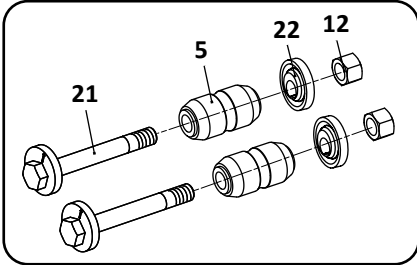

 Denotes Product is Genuine SAF-Holland Neway

SAF-HOLLAND NEWAY

RL-228 Standard Trailer, Air Suspension

Pivot Connection Kit

27

Pivot Connection Kit

28

Pivot Connection Kit, EZ-Align