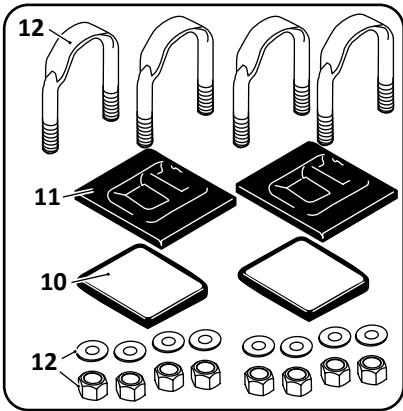

SAF-HOLLAND NEWAY

AR-41/45/75-6,-9,-12/75-1-12/85-A Models
Trailer, Air Suspension

Axle Connection Kit, 5" Round, New Style