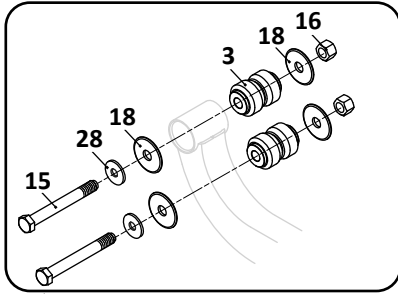

SAF-HOLLAND NEWAY

AD-126/252/378 Series
Truck, Air Suspension

Front Pivot, Heavy Duty Connection Kit