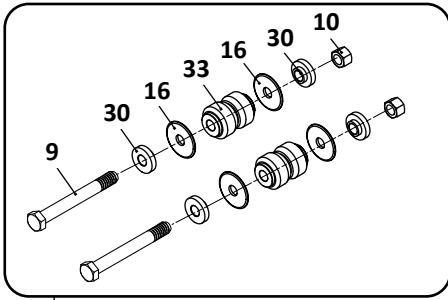

SAF-HOLLAND NEWAY

ARD-125-6, -8, -244-6, -8
Truck, Air Suspension

Pivot Connection Kit,
Post-1981 With Alignment Bushing