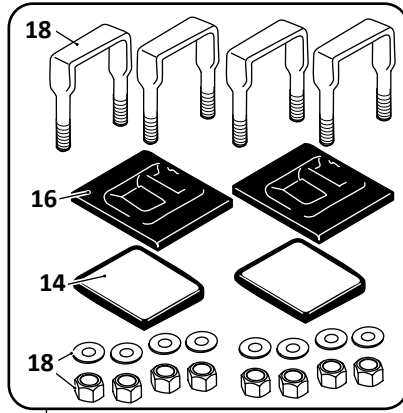

SAF-HOLLAND NEWAY

AR-120-US, AR-120-US-L, AR-125-US, AR-125-US-L

Trailer, Air Suspension

Axle Connection Kit, 5" Round

30, 32

Axle Connection Kit, 5" Square

31

AR-120-US, AR-120-US-L, AR-125-US, AR-125-US-L Trailer, Air Suspension