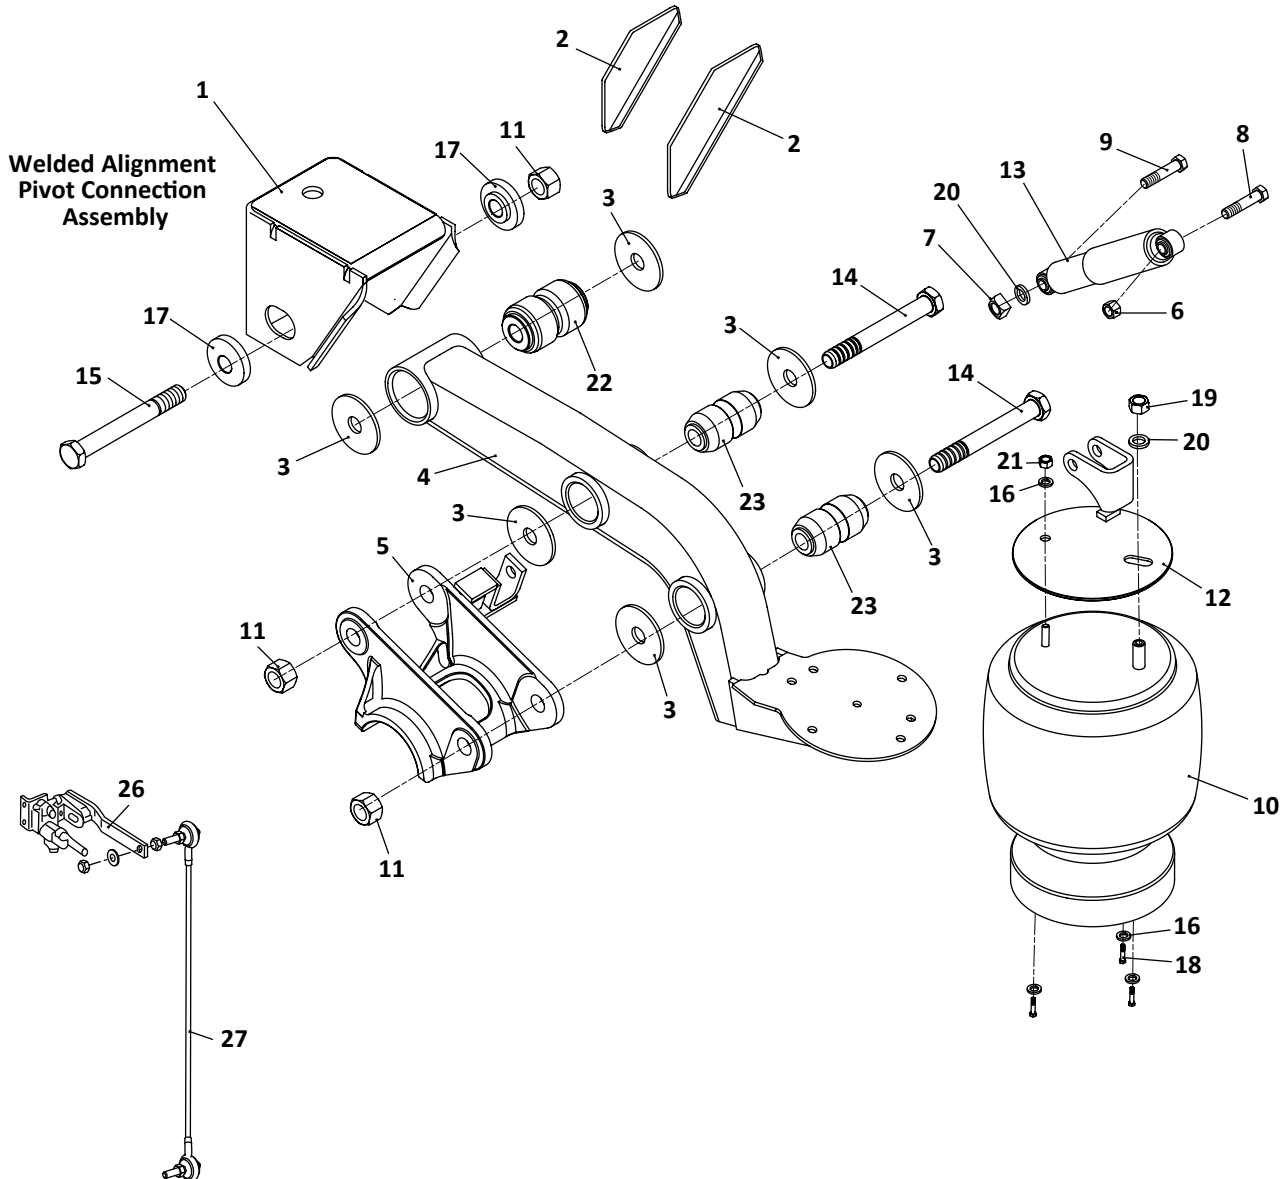

● SAF Denotes Product is Genuine SAF-Holland Neway

SAF-HOLLAND NEWAY

RL-300 Models
Trailer, Air Suspension

Pivot Connection Kit

24

Axle Connection Kit, 5" Round Axle, 20" Wheels

25

RL-300 Models Trailer, Air Suspension							
KEY NO.	MERITOR NO.	GENUINE	MACH NO.	OEM REF.	DESCRIPTION	QTY. PER AXLE	PAGE NO.
22	R304382A	-	G-4382A	90008139	Bushing, Pivot, Rubber	2	106
	R308683	-	-	-	Bushing, Pivot, Poly	2	106
23	R304410A	-	G-4410A	90008149	Bushing, Axle Connection, Rubber	4	108
24	R3016550	-	-	48100388/ SRK-524	Connection Kit, Pivot, Includes Key Nos. 3, 11, 15, 22	1	112
25	R304411A	-	G-4411A	48100206/ SRK-149	Connection Kit, Axle, 5" Round, 20" Wheel, Includes Key Nos. 3, 11, 14, 23	1	114
26	R304323	-	-	90054007	Height Control Valve, No Dump	1	122
27	R307852	-	-	48100225/ SRK-168	Linkage Assembly; Universal; Adjustable	1	123