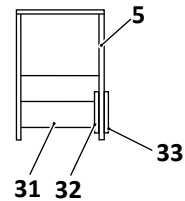

Rear Frame Bracket