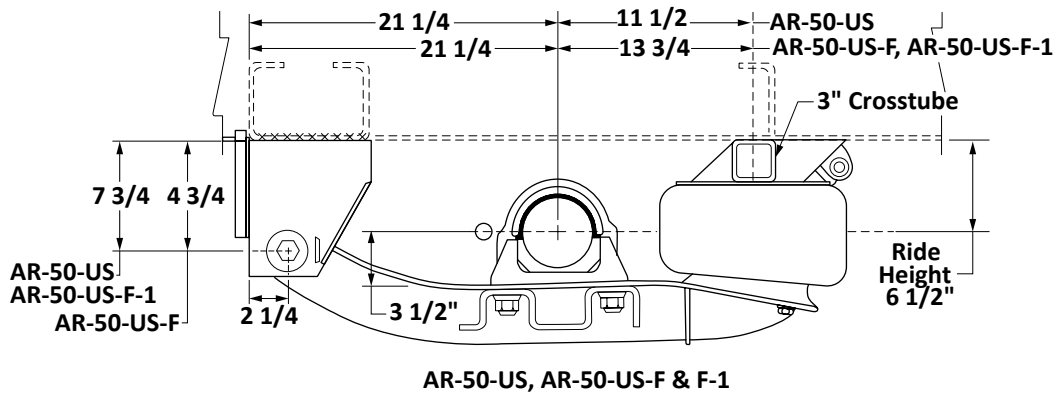

SAF-HOLLAND NEWAY

Neway Model Identification — Trailer Suspensions

AR-50-US, AR-50-US-F and AR-80-9FM Series

AR-80-9FM