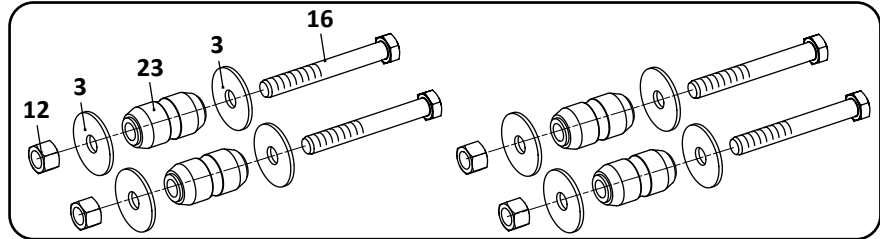

Axle Connection Kit, 5" Round Axle, 20" Wheels