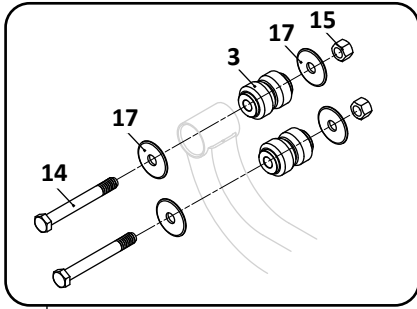

Discontinued - Replacement Parts Only

SAF-HOLLAND NEWAY

AD-123/246/369 Series
Truck, Air Suspension

Pivot Connection Kit

32

Transverse Beam Connection Kit

33

Thru Bolt Style, 5-3/4" Round Axle Connection Kit