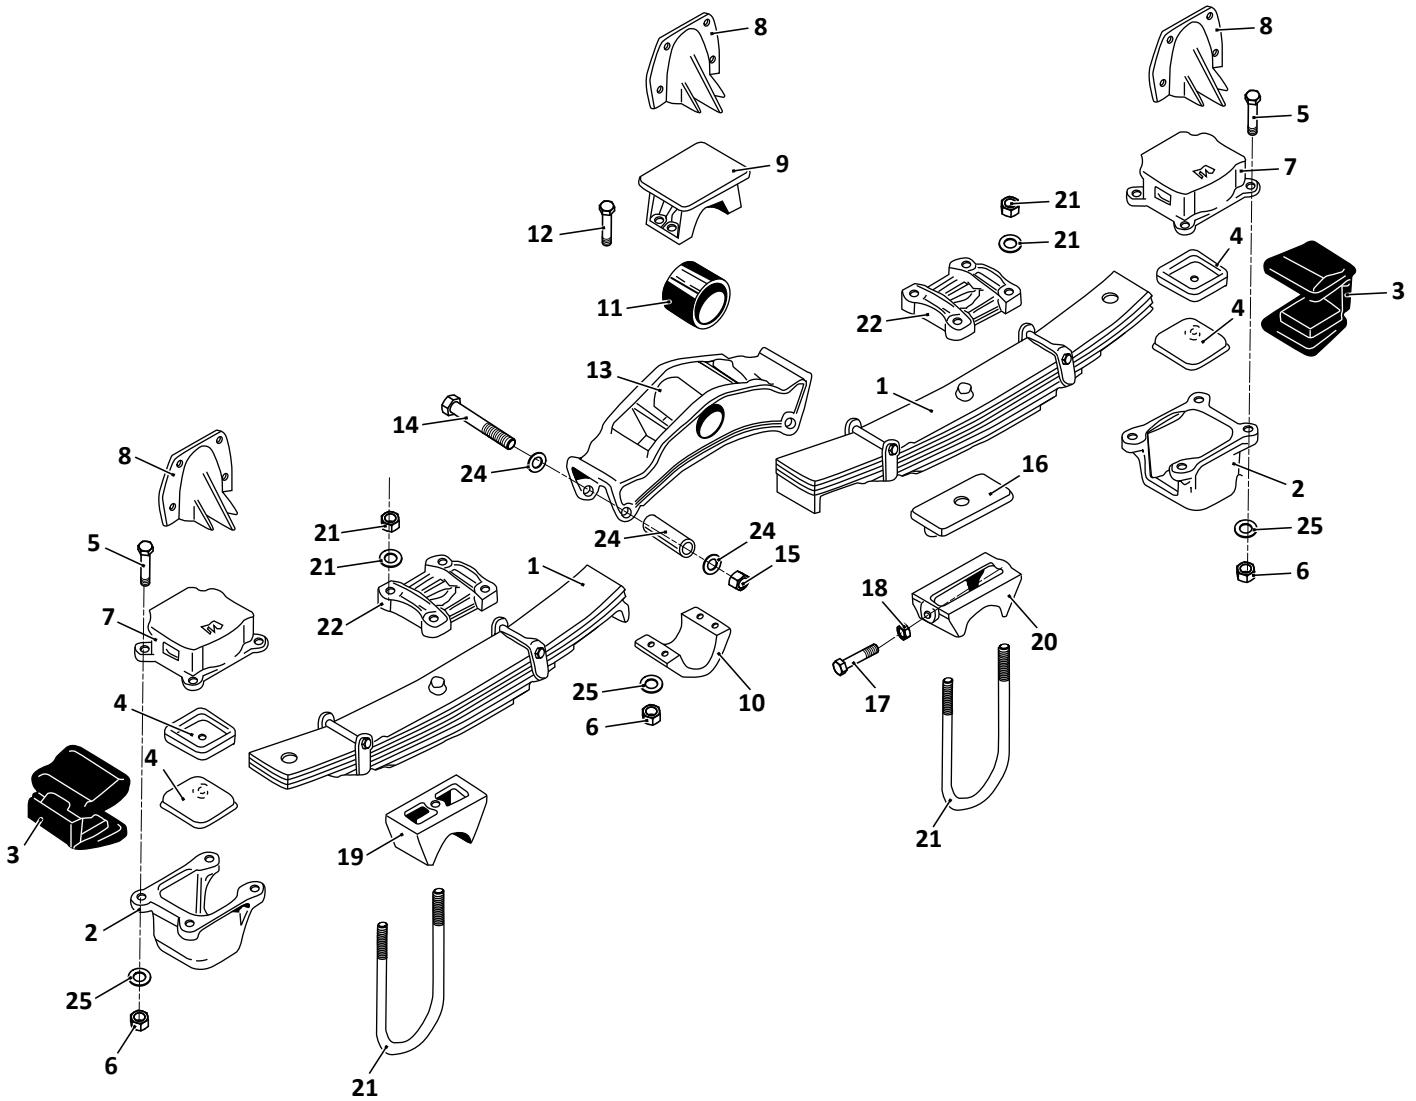

SAF Denotes Product is Genuine SAF-Holland Neway

SAF-HOLLAND NEWAY

TL-636-1, -2, -3, -4, -5
Trailer, Four Spring Suspension

TL-636-1, -2, -3, -4, -5
Trailer, Four Spring Suspension

KEY NO.	MERITOR NO.	GENUINE	MACH NO.	OEM REF.	DESCRIPTION	QTY. PER TANDEM	PAGE NO.
1	S.O.S.	SAF	-	91557005	Spring Assembly, 7 Leaf - 4" Wide	4	-
2	R304310	SAF	-	91010054	Spring End Cap	4	128
3	R304307	-	G-4307	91008032	Spring End Boot	4	128
4	R304306	SAF	-	91001062	Spring End Retainer	8	128
5	R3016590	-	-	93003359	Bolt, 5/8" - 11 x 2-1/2" Long	16	-
6	R302988	-	-	93400488	Nut, 5/8" - 11	24	-
7	S.O.S.	SAF	-	91018011	Frame Mounting Bracket, Roadside, 2-1/2" High	2	-
	S.O.S.	SAF	-	91018009	Frame Mounting Bracket, Roadside, 4" High	2	-
	S.O.S.	SAF	-	91018016	Frame Mounting Bracket, Roadside, 6" High	2	-
	S.O.S.	SAF	-	91018012	Frame Mounting Bracket, Curbside, 2-1/2" High	2	-
	S.O.S.	SAF	-	91018010	Frame Mounting Bracket, Curbside, 4" High	2	-
	S.O.S.	SAF	-	91018017	Frame Mounting Bracket, Curbside, 6" High	2	-
8	S.O.S.	SAF	-	91044007	Frame Mounting Bracket, Flanges Optional	6	-
9	S.O.S.	SAF	-	91018025	Equalizer Frame Mounting Bracket, 3-7/16" High	2	-
	S.O.S.	SAF	-	91018024	Equalizer Frame Mounting Bracket, 4-15/16" High	2	-
	S.O.S.	SAF	-	91018023	Equalizer Frame Mounting Bracket, 6-15/16" High	2	-
10	S.O.S.	SAF	-	91010057	Equalizer Mounting Bracket Cap	2	-
11	R301335	-	-	91008037	Bushing, Equalizer, Rubber	2	128
12	R304348	-	-	93003345	Bolt, 5/8" - 11 x 2" Long	8	-
13	S.O.S.	SAF	-	91515006	Equalizer Assembly	2	-
14	S.O.S.	SAF	-	93003017	Bolt, 1/2" - 13 x 6" Long	4	-
15	S.O.S.	SAF	-	93400482	Nut, 1/2" - 13	4	-
16	S.O.S.	SAF	-	91001078	Alignment Plate	2	-
17	S.O.S.	SAF	-	93200079	Bolt, 3/4" - 10 x 3-1/4" Long	4	-
18	S.O.S.	SAF	-	93400268	Jam Nut, 3/4" - 10	4	-
19	S.O.S.	SAF	-	91001074	Axle Seat, 4-1/2" Round Axle, -1", -2", -4" Ride Height	2	-
	S.O.S.	SAF	-	91001069	Axle Seat, 4-1/2" Round Axle, -3", -5" Ride Height	2	-
	S.O.S.	SAF	-	91001075	Axle Seat, 5" Round Axle, -1", -2", -4" Ride Height	2	-
	S.O.S.	SAF	-	91001070	Axle Seat, 5" Round Axle, -3", -5" Ride Height	2	-
20	S.O.S.	SAF	-	91001071	Adjustable Axle Seat, 4-1/2" Round Axle, -1", -2", -4" Ride Height	2	-
	S.O.S.	SAF	-	91001076	Adjustable Axle Seat, 4-1/2" Round Axle, -3", -5" Ride Height	2	-
	S.O.S.	SAF	-	91001072	Adjustable Axle Seat, 5" Round Axle, -1", -2", -4" Ride Height	2	-
	S.O.S.	SAF	-	91001077	Adjustable Axle Seat, 5" Round Axle, -3", -5" Ride Height	2	-
21	S.O.S.	SAF	-	90042106	U-Bolt Assembly, Round Bend 7/8" - 9 x 4-1/2" Wide x 11-1/2" Long	8	-
	S.O.S.	SAF	-	90042110	U-Bolt Assembly, Round Bend 7/8" - 9 x 4-1/2" Wide x 12-1/2" Long	8	-
	R30UB8166-12	-	-	90041174	U-Bolt Assembly, Round Bend 7/8" - 9 x 5" Wide x 12" Long	8	-
22	R304300	SAF	-	91010108	Top Plate	4	128
23	S.O.S.	SAF	-	91036083	Equalizer Tube End	4	-
24	S.O.S.	SAF	-	93600138	Washer, 1/2"	8	-
25	R302547	-	-	93900025	Flat Washer, 5/8"	24	-