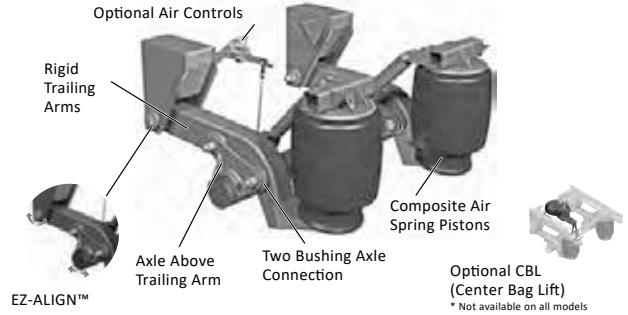

RL Series

- RL-196 - 19,000 lbs. Capacity
- RL-228 - 22,500 lbs. Capacity
- RL-230 - 23,000 lbs. Capacity
- RL-250 - 25,000 lbs. Capacity
- RL-300 - 30,000 lbs. Capacity

Discontinued - Replacement Parts Only