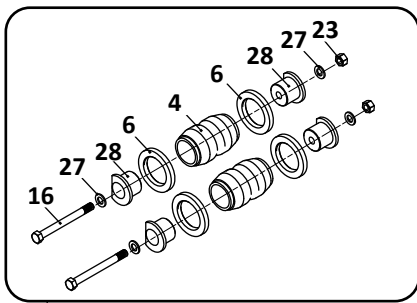

Discontinued - Replacement Parts Only

SAF-HOLLAND NEWAY

AD-123/246/369 Series
Truck, Air Suspension

Pivot Connection Kit

32

Transverse Beam Connection Kit

33

Thru Bolt Style, 5-3/4" Round Axle Connection Kit