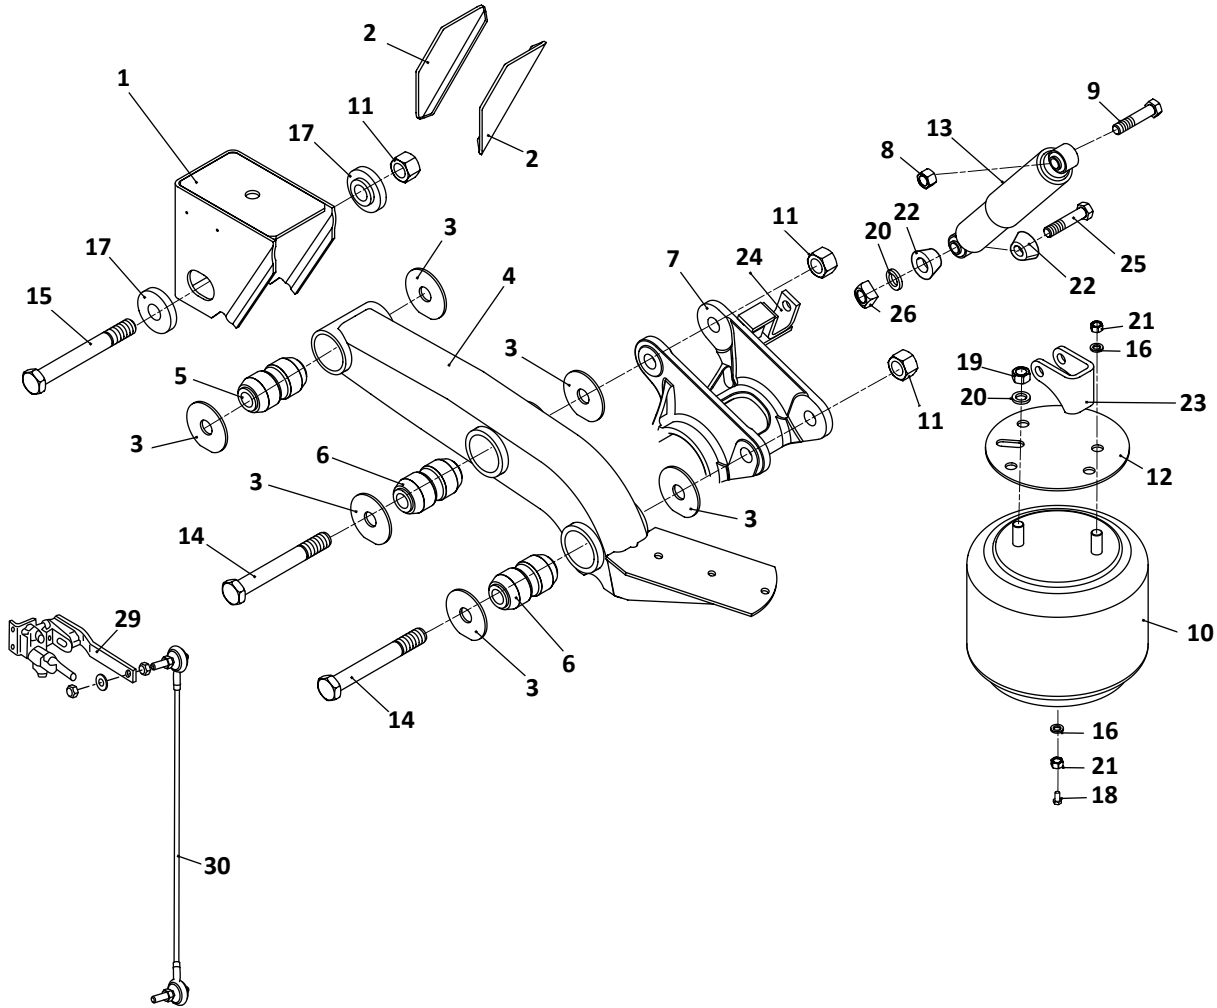

SAF-HOLLAND NEWAY

AR-90/AR-90-1/AR-92/AR-93 Models
Trailer, Air Suspension

27

28