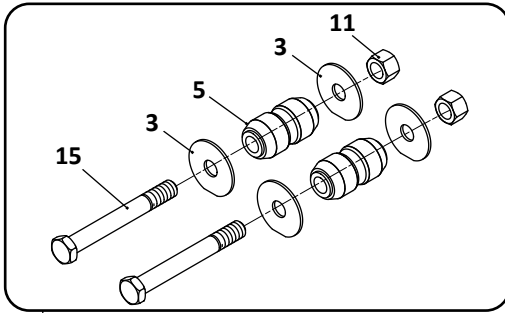

SAF-HOLLAND NEWAY

AR-90/AR-90-1/AR-92/AR-93 Models
Trailer, Air Suspension

Pivot Connection Kit