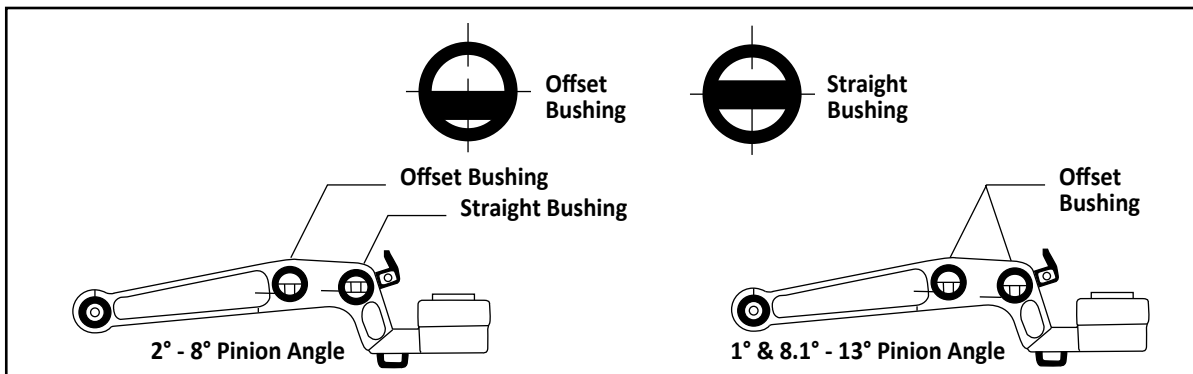

42 (1/2 Kit Shown)

Pivot Connection Kit,
With Alignment Bushing

43

Air Beam Identification

ARDAB-120-5, -240-5
Truck, Air Suspension

KEY NO.	MERITOR NO.	GENUINE	MACH NO.	OEM REF.	DESCRIPTION	QTY. PER AXLE	PAGE NO.
40	S.O.S.		-	93600077	Lock Washer, 3/4"	2	-
41	R309296		-	48100246/ SRK-189	Connection Kit, Axle, 2° - 8° Pinion Angle, Includes Key Nos. 4, 5, 30, 32, 34, 35	1	113
42	R309297		-	48100247/ SRK-190	Connection Kit, Axle, 1° & 8.1° - 13° Pinion Angle, Includes Key Nos. 5, 30, 32, 34, 35	1	113
43	R3015532		-	48100253/ SRK-188-1	Connection Kit, Pivot, With Alignment Bushing, 3, 13, 31, 34	1	111
44	R3013922	-	-	90554241	Height Control Valve	1	122
45	R3016623	-	-	48100267/ SRK-205	Linkage, Height Control Valve	1	123