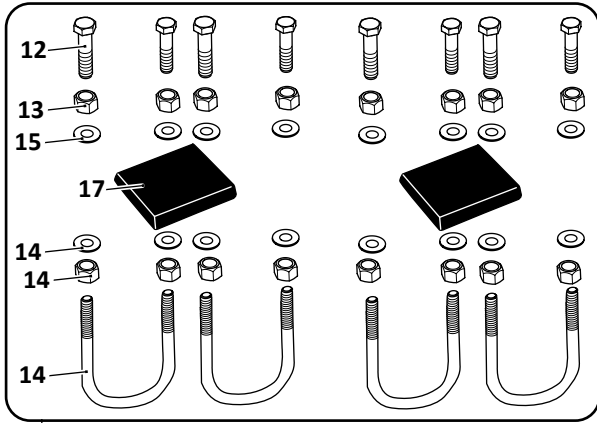

SAF-HOLLAND NEWAY

TS-426-A, -432, -436, -442, -536, -542
Trailer, Single Point Spring Suspension

Axle 5" Round Connection Kit

TS-426-A, -432, -436, -442, -536, -542 Trailer, Single Point Spring Suspension

KEY NO.	MERITOR NO.	GENUINE	MACH NO.	OEM REF.	DESCRIPTION	QTY. PER TANDEM	PAGE NO.
1	S.O.S.		-	Various	Spring Assembly	2	-
2	R302964		-	91038003	Trunnion Shaft, 426-A, 432, 436, 536 Models	1	130
	S.O.S.		-	91038004	Trunnion Shaft, 442 & 542 Models	1	-
3	R304302		G-4302	91010047	Trunnion Rubber Cap	2	130
4	R304301		G-4301	91001051	Trunnion Spring Seat	2	130
5	R301332	-	G-1332	91008022	Bushing, Trunnion, Rubber	2	129
	R307486	-	-	-	Bushing, Trunnion, Poly	2	129
6	R305213	-	-	91001054	Trunnion Mounting Bracket, 2-1/2" C Dimension	2	129
	R304312	-	G-4312	91001055	Trunnion Mounting Bracket, 4-1/2" C Dimension	2	129
	R305214	-	-	91001056	Trunnion Mounting Bracket, 6-1/2" C Dimension	2	129
	R305215	-	-	91001058	Trunnion Mounting Bracket, 8-1/2" C Dimension	2	129
7	R304298		-	91010021	Top Plate	2	132
8	R30UB8287-11	-	-	90042796	U-Bolt Assembly, Square Bend, 1-1/8" - 12 x 5-3/4" Wide x 11" Long, 5 & 6 Leaf Springs	4	-
	R30UB8287-14	-	-	-	U-Bolt, Assembly, Square Bend, 1-1/8" - 12 x 5-3/4" Wide x 14" Long, 7 & 8 Leaf Springs	4	-
9	R3016597	-	-	93003621	Bolt, 3/4" - 10 x 4-1/2" Long	4	-
10	R304347	-	-	93400492	Nut, 3/4" - 10	4	-
11	R302545	-	-	93600156	Flat Washer, 3/4"	4	-
12	R304348	-	-	93003345	Bolt, 5/8" - 11 x 2" Long	24	-
13	R302988	-	-	93400490	Nut, 5/8" - 11	40	-
14	R30UB8145-076	-	-	90041067	U-Bolt Assembly, Round Bend, 5/8" - 18 x 5" Wide x 7-3/4" Long	8	-
	S.O.S.		-	90042061	U-Bolt Assembly, Round Bend, 5/8" - 18 x 8-1/2" Long, 7 & 9 Leaves Spring	8	-
15	R302547	-	-	93900025	Flat Washer, 5/8"	40	-
16	R304309		-	91010043	Spring End Cap, 426-A, 432, 436, 536 Models	4	132
	R304308		G-4308	91010038	Spring End Cap, 442 & 542 Models	4	132
17	R301330	-	G-1330	91028089	End Pad, Rubber, TS-426-A Suspension	4	133
	R308670	-	-	-	End Pad, Poly, TS-426-A Suspension	4	133
	R301329A	-	-	91028152	End Pad, Rubber, TS-432, 436, 442, 536, 542 Suspensions	4	133
18	R304305	-	-	91001044	Spring End Pad, 5" Round Axle	4	133
	R302965		G-2965	91001049	Spring End Pad, Repair Plate	As Req.	133
19	S.O.S.		-	91018008	Frame Bracket	2	-
20	S.O.S.		-	91023057	Frame Support Angle	2	-
21	R304383	-	-	48100020/ SRK-23	Connection Kit, Axle 5" Round, Kit Includes Key Nos. 12, 13, 14, 15, 17	1	133

Denotes Product is Genuine SAF-Holland Neway