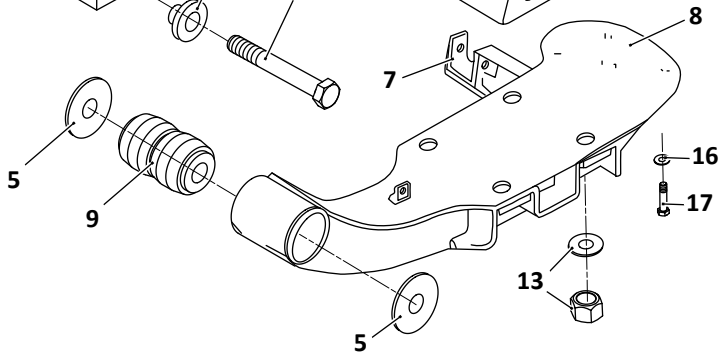

 Denotes Product is Genuine SAF-Holland Neway

SAF-HOLLAND NEWAY

AR-95A-9-HD, -12-HD, -14-HD, -17-HD
Trailer, Air Suspension

Axle Connection Kit, 5" Round Axle
Heavy-Duty, 9" & 14" Ride Height

Pivot Connection Kit