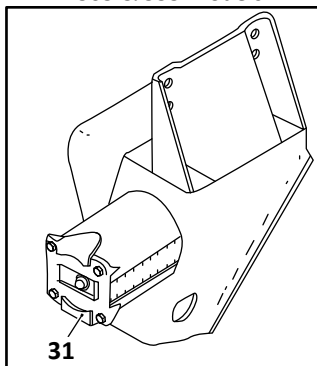

28

Axle Connection Kit, 5" Round

29

Axle Connection Kit, 5" Square

30

505 & 555 Models

505 & 555 Models

ART 500/505/551/555 Models Truck, Air Suspension							
KEY NO.	MERITOR NO.	GENUINE	MACH NO.	OEM REF.	DESCRIPTION	QTY. PER AXLE	PAGE NO.
1	FS9082	-	-	90557027	Firestone Air Spring, ART-500-B, 505-B, 505-C Suspension	2	-
	MAF9082	-	-	90557027	Meritor Air Spring, ART-500-B, 505-B, 505-C Suspension	2	-
	FS9101	-	-	90557009	Firestone Air Spring, ART-551-B, 555-B, 555-C Suspension	2	-
	MAF9101	-	-	90557009	Meritor Air Spring, ART-551-B, 555-B, 555-C Suspension	2	-
2	S.O.S.	-	-	Various	Equalizing Beam	2	-
3	R304292		G-4292	90001006	Axle Seat, ART 551-B-3, 555-B-3 & 555-C-3 Suspension	2	118
	S.O.S.		-	90501037	Axle Seat, ART-500-B-1, 551-B-2, 505-B-1, 555-B-2, 505-C-1 & 555-C-2 Suspension	2	-
	S.O.S.		-	90001008	Axle Seat, ART-551-B-1, 555-B-1 & 555-C-1 Suspension	2	-
4	R304382A	-	G-4382A	90018139	Bushing, Pivot, Rubber	2	106
	R308683	-	-	-	Bushing, Pivot, Poly	2	106
5	R304364	-	-	93201055	Bolt, 1-1/8" - 7 x 9-1/4" Long	2	-
6	R304289		G-4289	90001082	Axle Adapter, 5" Round Axle	2	117
	S.O.S.		-	90001083	Axle Adapter, 5" Square Axle	2	-
7	R302943	-	-	90028047	Wrapper, 5" Round Axle, Rubber, 7-1/4" W x 9" Lg x 1/2" Thk	2	118
	R308678	-	-	-	Wrapper, 5" Round Axle, Poly, 7-1/4" W x 9" Lg x 1/2" Thk	2	118
	R304409	-	-	90028073	Wrapper, 5" Square Axle, Rubber, 9-5/8" W x 7-1/4" Lg x 1/2" Thk	2	118
8	R302947A	-	G-2947A	90028083	Axle Pad, Rubber, 5-5/8" W x 7" Lg x 7/16" Thk	2	118
	R308680	-	-	-	Axle Pad, Poly, 5-5/8" W x 7" Lg x 7/16" Thk	2	118
9	S.O.S.		-	90510061	Axle Cap Assembly without Stops, Roadside, 5" Round Axle	1	-
	S.O.S.		-	90510064	Axle Cap Assembly with Stops, Roadside, 5" Round Axle	1	-
	S.O.S.		-	90510063	Axle Cap Assembly with Stops, Curbside, 5" Round Axle	1	-
	S.O.S.		-	90510062	Axle Cap Assembly without Stops, Curbside, 5" Round Axle	1	-
10	R30UB8479-090	-	-	90041878	U-Bolt Assembly, Flat Round Bend, 1" - 14 x 6-5/16" Wide x 9" Long	4	-
	R30UB8479-104	-	-	90042791	U-Bolt Assembly, Flat Round Bend, 1" - 14 x 6-5/16" Wide x 10-1/2" Long	4	-
	R30UB8479-124A	-	-	90042792	U-Bolt Assembly, Flat Round Bend, 1" - 14 x 6-3/8" Wide x 12-1/2" Long	4	-
	R30UB8578-094	-	-	90041997	U-Bolt Assembly, Flat Square Bend, 1" - 14 x 6-5/16" Wide x 9-1/2" Long	4	-
	R30UB8578-124A	-	-	90042794	U-Bolt Assembly, Flat Square Bend, 1" - 14 x 6-3/8" Wide x 10-1/2" Long	4	-
	R30UB8578-124A	-	-	90042795	U-Bolt Assembly, Flat Square Bend, 1" - 14 x 6-3/8" Wide x 12-1/2" Long	4	-
11	S.O.S.		-	Various	Frame Bracket	2	-
12	R304263		-	90001045	Alignment Block	2	109
	R309284	-	-	90008147	Alignment Block, ART-505-B & 555-B Suspension	2	109
13	M83128	-	-	90044162	Shock Absorber, ART-500-B-1, 505-B-1, & 555-B-1 Suspension	2	-
	M83127	-	-	90044642	Shock Absorber, ART-551-B-1, -2, -3 & 555-B-1, -2, -3 Suspension	2	-
14	S.O.S.		-	Various	Air Spring & Shock Mounting Plate	2	-
15	S.O.S.		-	Various	Axle Stop Assembly, 5" Round Axle	2	-
16	R304363	-	-	90036177	Washer, 1-1/8"	4	-
17	R3015140	-	-	93003645	Bolt, 3/4" - 10 x 5-1/2" Long	2	-
18	R304347	-	-	93400492	Nut, 3/4" - 10	4	-
19	R304345	-	-	90003597	Bolt, 3/4" - 10 x 3-1/2" Long	2	-