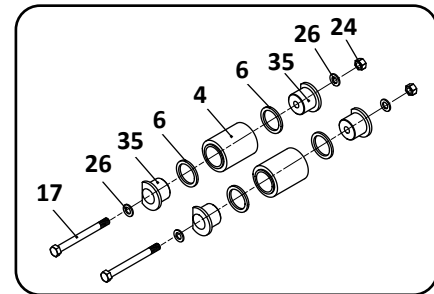

SAF Denotes Product is Genuine SAF-Holland Neway

SAF-HOLLAND NEWAY

AD-126/252/378 Series
Truck, Air Suspension

Front Pivot, Heavy Duty Connection Kit

36

Transverse Beam Connection Kit

37

Axle Thru Bolt Connection Kit