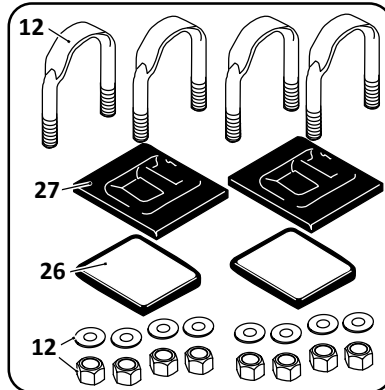

SAF Denotes Product is Genuine SAF-Holland Neway

SAF-HOLLAND NEWAY

AR-70, AR-80, AR-95 Models
Trailer, Air Suspension

Pivot Connection Kit

34

Axle Connection Kit, 5" Round,
AR-95 9" & 14" AR-70, AR-95
12" & 17" Ride Height