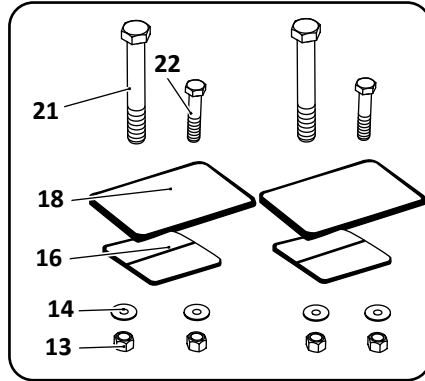

Axle Connection Kit, 5" Round Axle, New Style