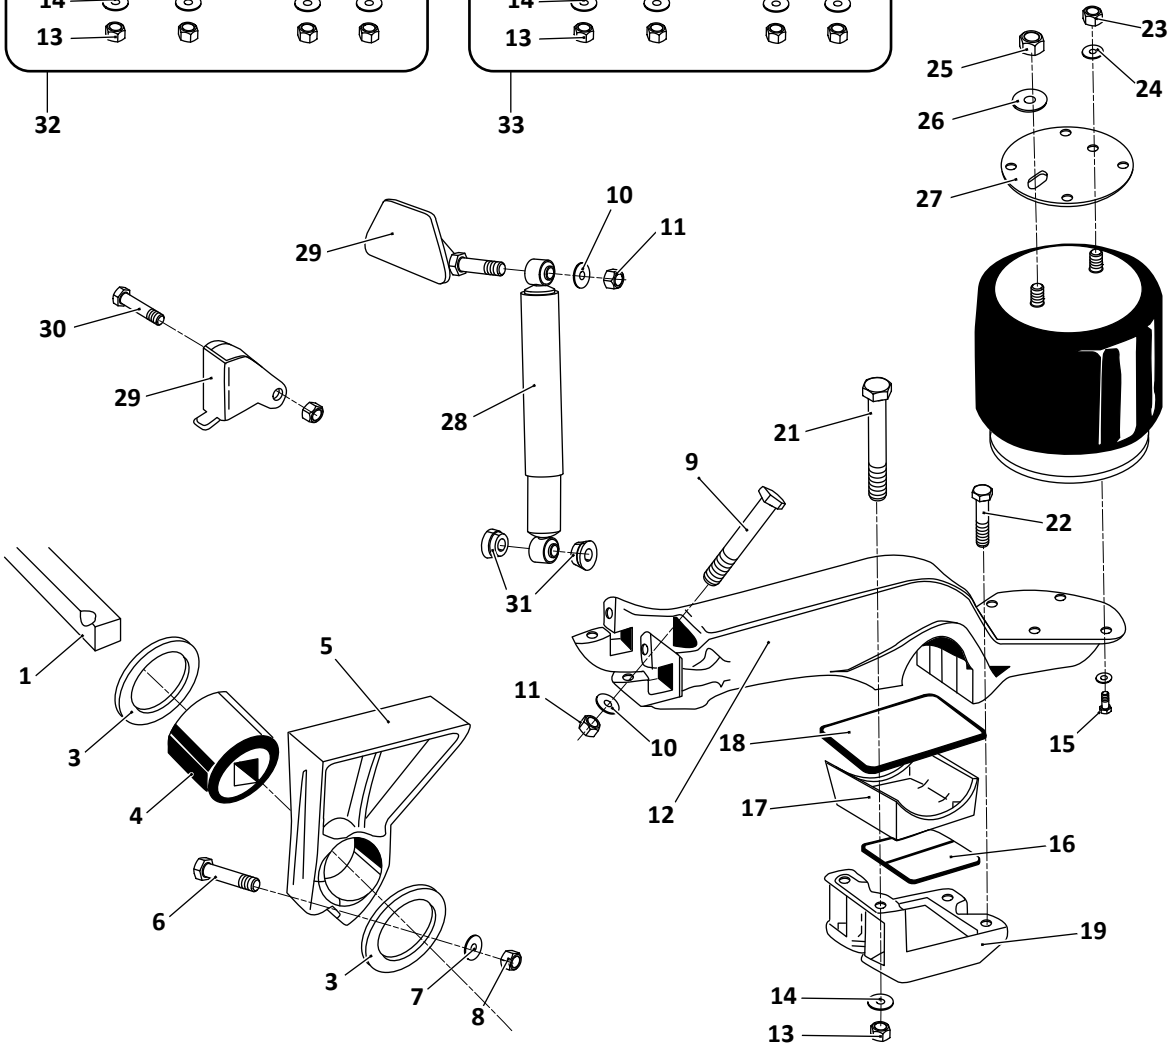

SAF-HOLLAND NEWAY

AR-120, AR-120-L, AR-125, AR-125-L

Trailer, Air Suspension

32

33