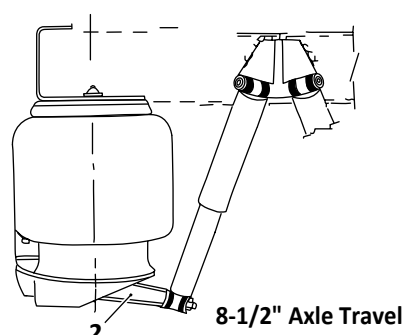

SAF-HOLLAND NEWAY

AR-120, AR-120-L, AR-125, AR-125-L

Trailer, Air Suspension

32

33