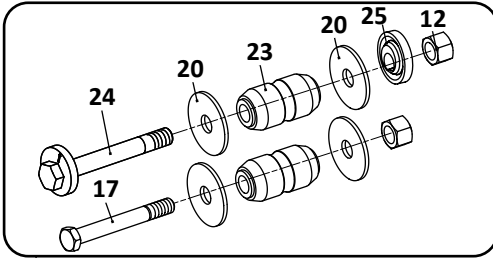

SAF-HOLLAND NEWAY

RL-230 Models Trailer, Air Suspension

Pivot Connection Kit, 1 EZ-Align, 1 Welded Align