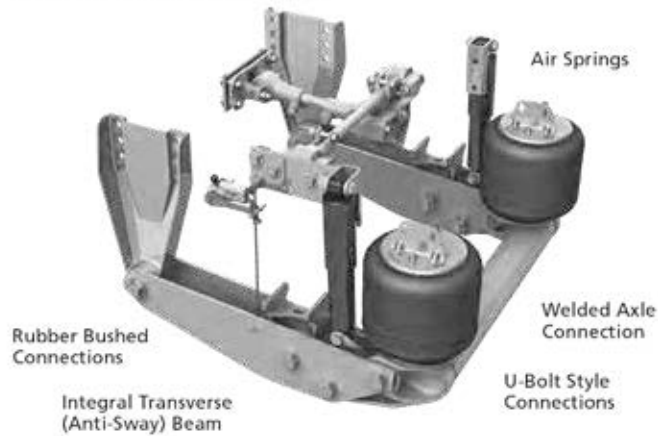

ADL Series

ADL: Up to 20,000 lbs. Capacity
ADLSD: Up to 23,000 lbs. Capacity