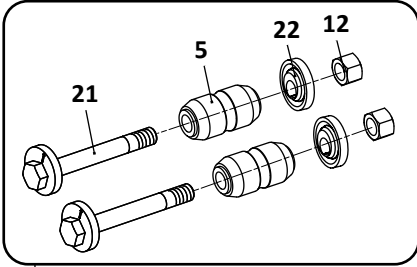

SAF Denotes Product is Genuine SAF-Holland Neway

SAF-HOLLAND NEWAY

RL-228 Standard Trailer, Air Suspension

Pivot Connection Kit

27

Pivot Connection Kit

28

Pivot Connection Kit, EZ-Align