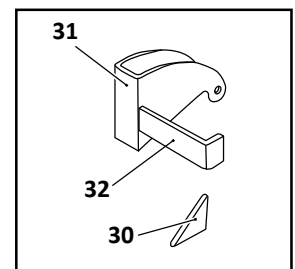

35

Axle Connection Kit, 5" Square

36

AR-80

AR-70, AR-80, AR-95 Models Trailer, Air Suspension							
KEY NO.	MERITOR NO.	GENUINE	MACH NO.	OEM REF.	DESCRIPTION	QTY. PER AXLE	PAGE NO.
1	S.O.S.	SAF	-	Various	Frame Bracket, Adjustable Assembly	2	-
2	S.O.S.	SAF	-	Various	Angle Brace	4	-
3	R304268	SAF	-	90008091	Alignment Block, Outer AR-70 & 95 Suspension	4	109
	R304265	SAF	G-4265	90008092	Alignment Block, Inner AR-70 & 95 Suspension	4	109
	R309284	SAF	G-9284	90008147	Alignment Block, AR-80 Suspension	4	109
4	R304363	-	-	90036177	Washer, 1-1/8"	4	-
5	M83126	-	-	90044626	Shock Absorber, AR-70 Suspension	2	-
	M89430	-	-	90144626	Shock Absorber, Adjustable, AR-70 Suspension	2	-
	M83125	-	-	90044625	Shock Absorber, AR-95 Suspension	2	-
	M83123	-	-	90044046	Shock Absorber, AR-80-6.75 Suspension	2	-
	M89405	-	-	90044046	Shock Absorber, Adjustable, AR-80-6.75 Suspension	2	-
	M85045	-	-	90044868	Shock Absorber, AR-80-9 Suspension	2	-
	M83126	-	-	90044626	Shock Absorber, AR-80-9 WST Suspension	2	-
6	S.O.S.	SAF	-	90018179	Lower Shock Bracket, AR-75 & AR-95	2	-
	S.O.S.	SAF	-	90519425	Lower Shock Bracket, AR-80-6.75 & -9-WST Suspension	2	-
	S.O.S.	SAF	-	90520276	Lower Shock Bracket, AR-80-9 Suspension	2	-
7	S.O.S.	SAF	-	90515624	Equalizer Beam Assembly, Roadside	1	-
	S.O.S.	SAF	-	90515625	Equalizer Beam Assembly, Curbside	1	-
8	R304382A	-	G-4382A	90008139	Bushing, Pivot, Rubber	2	106
	R308683	-	-	-	Bushing, Pivot, Poly	2	106
9	R304292	SAF	G-4292	90001006	Axle Seat, AR-70, AR-95 9" & 14" Ride Height	2	118
	S.O.S.	SAF	-	90001008	Axle Seat, AR-95 12" & 17" Ride Height	2	-
	R304293	SAF	-	90001131	Axle Seat, AR-80 Suspension	2	118
10	R304321	-	-	90033785	Air Spring Mounting Plate	2	121
11	FS9121	-	-	90557078	Firestone Air Spring, AR-70, AR-80-6.75 Suspension	2	-
	MAF9121	-	-	90557078	Meritor Air Spring, AR-70, AR-80-6.75 Suspension	2	-
	FS9122	-	-	90557077	Firestone Air Spring, AR-95	2	-
	MAF9122	-	-	90557077	Meritor Air Spring, AR-95	2	-
	FS9134	-	-	90557125	Firestone Air Spring, AR-80-9 & -9-WST Suspension	2	-
12	R30UB8479-090	-	-	90041878	U-Bolt Assembly, Flat Round Bend, 1" - 14 x 6-5/16" Wide x 9" Long	4	-
	R30UB8578-094	-	-	90041997	U-Bolt Assembly, Flat Square Bend, 1" - 14 x 6-5/16" Wide x 9-1/2" Long	4	-
	R30UB8479-124A	-	-	90042792	U-Bolt Assembly, Flat Round Bend, 1" - 14 x 6-3/8" Wide x 12-1/2" Long	2	-
	R30UB8578-124A	-	-	90042795	U-Bolt Assembly, Flat Square Bend, 1" - 14 x 6-3/8" Wide x 12-1/2" Long	2	-
13	R304364	-	-	93201055	Bolt, 1-1/8" - 7 x 9-1/4" Long	2	-
14	R304358	-	-	93400506	Nut, 1-1/8" - 7	2	-
15	S.O.S.	SAF	-	93600072	Washer, 1/2"	8	-
16	S.O.S.	SAF	-	93002893	Bolt, 1/2" - 13 x 1" Long	6	-
17	R3015256	-	-	93400136	Nut, 1/2" - 13	2	-