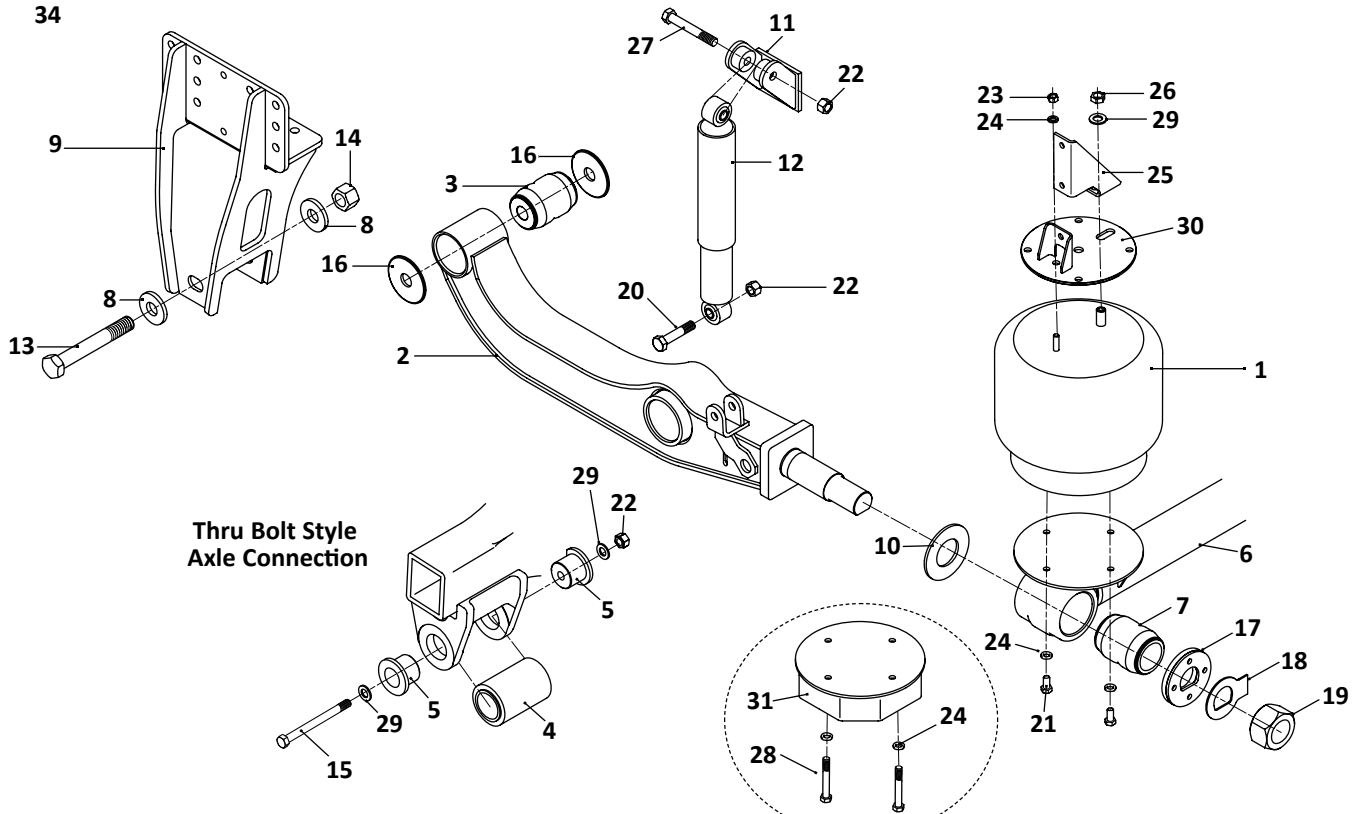

34

Thru Bolt Style
Axle Connection