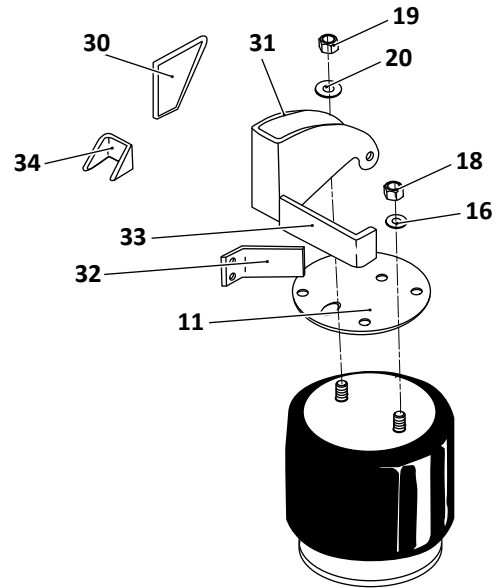

Axle Connection Kit, 5" Round Axle
Heavy-Duty, 9" & 14" Ride Height

Pivot Connection Kit

**AR-95A-9-HD, -12-HD, -14-HD, -17-HD
Trailer, Air Suspension**

KEY NO.	MERITOR NO.	GENUINE	MACH NO.	OEM REF.	DESCRIPTION	QTY. PER AXLE	PAGE NO.
29	R304403	-	-	90508004	Bushing, Rubber	8	121
	R308684	-	-	-	Bushing, Poly	8	121
30	S.O.S.		-	90032137	Gusset, 14" & 17" Ride Height	2	-
31	S.O.S.		-	90018427	Upper Shock Bracket	2	-
32	S.O.S.		-	90018527	Bracket	2	-
33	S.O.S.		-	90024664	Support	2	-
34	S.O.S.		-	90023876	Reinforcement Bracket	2	-
35	R3016549		-	48100186/ SRK-132	Connection Kit, 5" Round Axle Heavy-Duty, 9" & 14" Ride Height, Includes Key Nos. 13, 27, 28	1	120
36	R304398A	-	G-4398A	48100202/ SRK-145	Connection Kit, Pivot, Includes Key Nos. 5, 9, 14, 15	1	111
37	R304323	-	-	90054007	Height Control Valve, No Dump	1	122
	R309623	-	-	H00450CA	Height Control Valve, Universal, No Dump, Hadley 450 Series	1	122
	R3014729	-	-	H01500UN	Height Control Valve, Universal, No Dump, Hadley Next Gen Series	1	122
38	R307852	-	-	HPB450- 3/48100224/225	Linkage Assembly; Universal; Adjustable	1	123