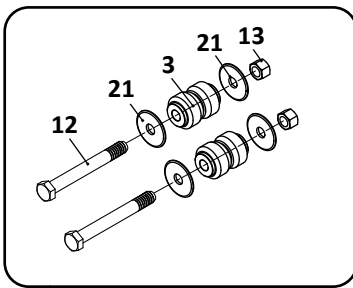

SAF-HOLLAND NEWAY

ARDST/ARDSTM & L Series Truck, Air Suspension

Pivot Connection Kit

30