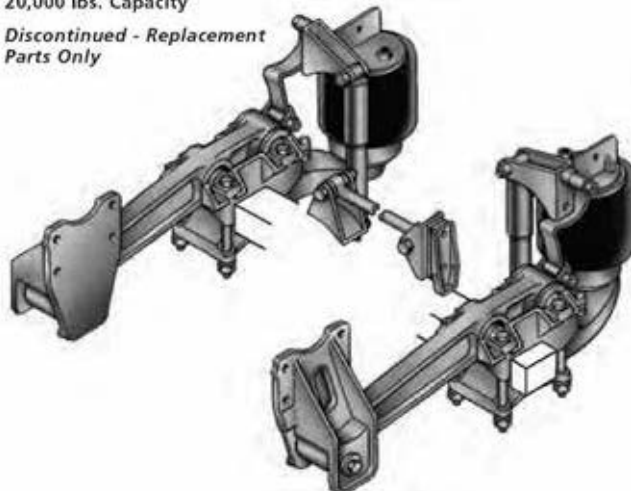

AD Series

Up to 30,000 lbs. Capacity

ADL Series

ADL: Up to 20,000 lbs. Capacity
ADLSD: Up to 23,000 lbs. Capacity

ARDAB Series

20,000 lbs. Capacity
Discontinued - Replacement
Parts Only

SAF-HOLLAND NEWAY

Neway Model Identification — Truck Suspensions