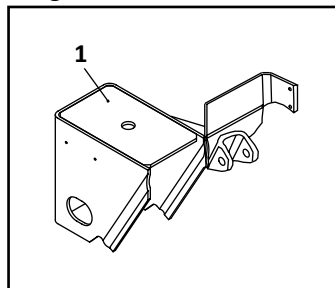

28

Axle Connection Kit, 5" Round Axle, 20" Wheels

29

EZ-Align
(Non-Welded)
Pivot Connection
Assembly

Welded Alignment Pivot Connection Assembly

Hanger Mounted Shock Model

RL-230 Models Trailer, Air Suspension							
KEY NO.	MERITOR NO.	GENUINE	MACH NO.	OEM REF.	DESCRIPTION	QTY. PER AXLE	PAGE NO.
20	R304363	-	-	90036177	Washer, 1-1/8"	4	-
21	S.O.S.		-	93600077	Lock Washer, 3/4"	4	-
22	R3015256	-	-	93400136	Nut, 1/2" - 13	4	-
23	R304410A	-	G-4410A	90008149	Bushing, Pivot & Axle Connection, Rubber	6	108
24	R3016559		-	90508019	Bolt, 1-1/8" - 7 x 9-1/4" Long, Non Weld Application	1	-
25	R3015535		-	90008238	Alignment Block, EZ-Align	1	109
26	R3016626	-	-	48100389/ SRK-525	Connection Kit, Pivot, 1 EZ-Align, 1 Welded Alignment, Includes Key Nos. 12, 17, 20, 23, 24, 25	1	-
27	R3016609		-	48100385/ SRK-521	Connection Kit, Pivot, 2 EZ-Align, Includes Key Nos. 12, 20, 23, 24, 25	1	112
28	R3016577	-	-	48100295/ SRK-233	Connection Kit, Pivot, EZ Align, Includes Key Nos. 12, 23, 24, 25	1	114
29	R304411A	-	G-4411A	48100206/ SRK-149	Connection Kit, Axle, 5" Round, 20" Wheel, Includes Key Nos. 3, 12, 16, 23	1	114
30	R304323	-	-	90054007	Height Control Valve, No Dump	1	122
31	R307852	-	-	48100225/ SRK-168	Linkage Assembly; Universal; Adjustable	1	123