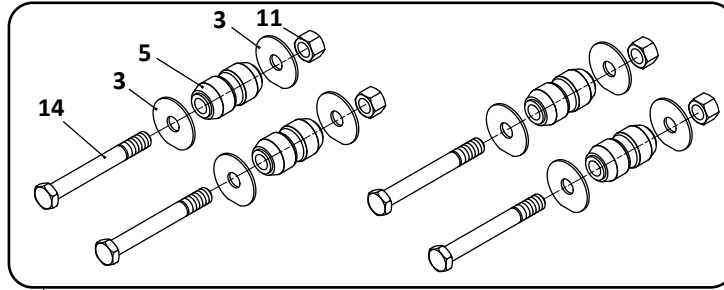

SAF Denotes Product is Genuine SAF-Holland Neway

SAF-HOLLAND NEWAY

RL-196/196A Models
Trailer, Air Suspension

Pivot Connection Kit

30

Axle Connection Kit, 5" Round Axle, 20" Wheels

32

Pivot Connection Kit,
Non-Welded, RL-196A Only