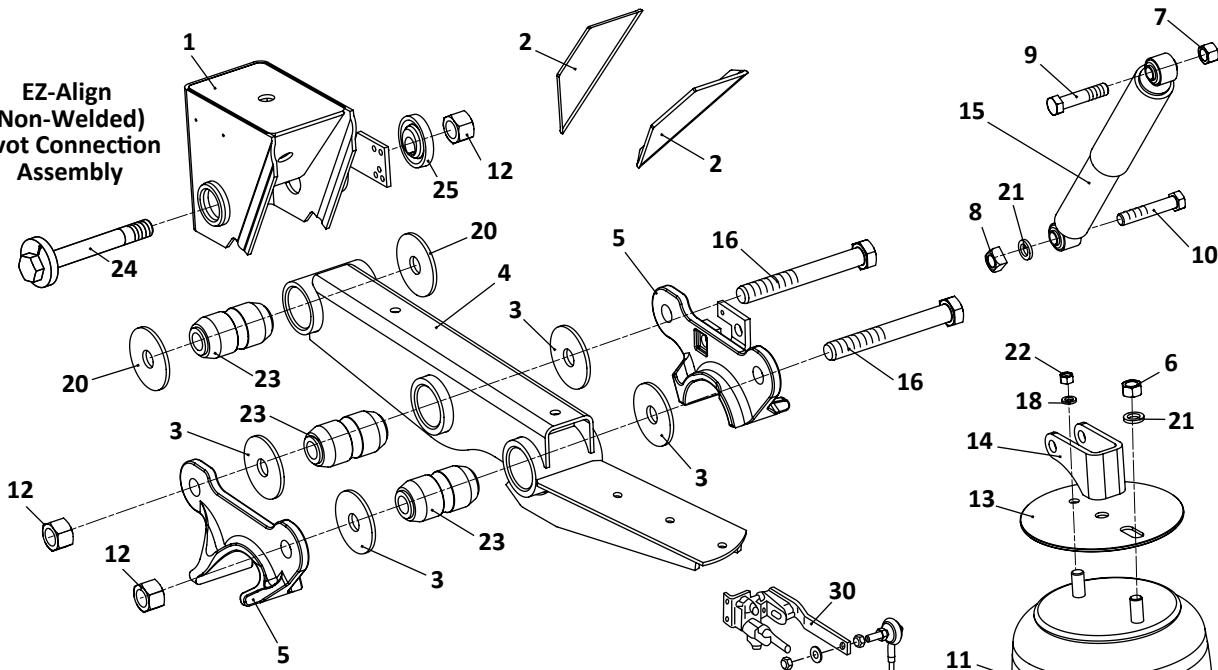

**EZ-Align
(Non-Welded)
Pivot Connection
Assembly**